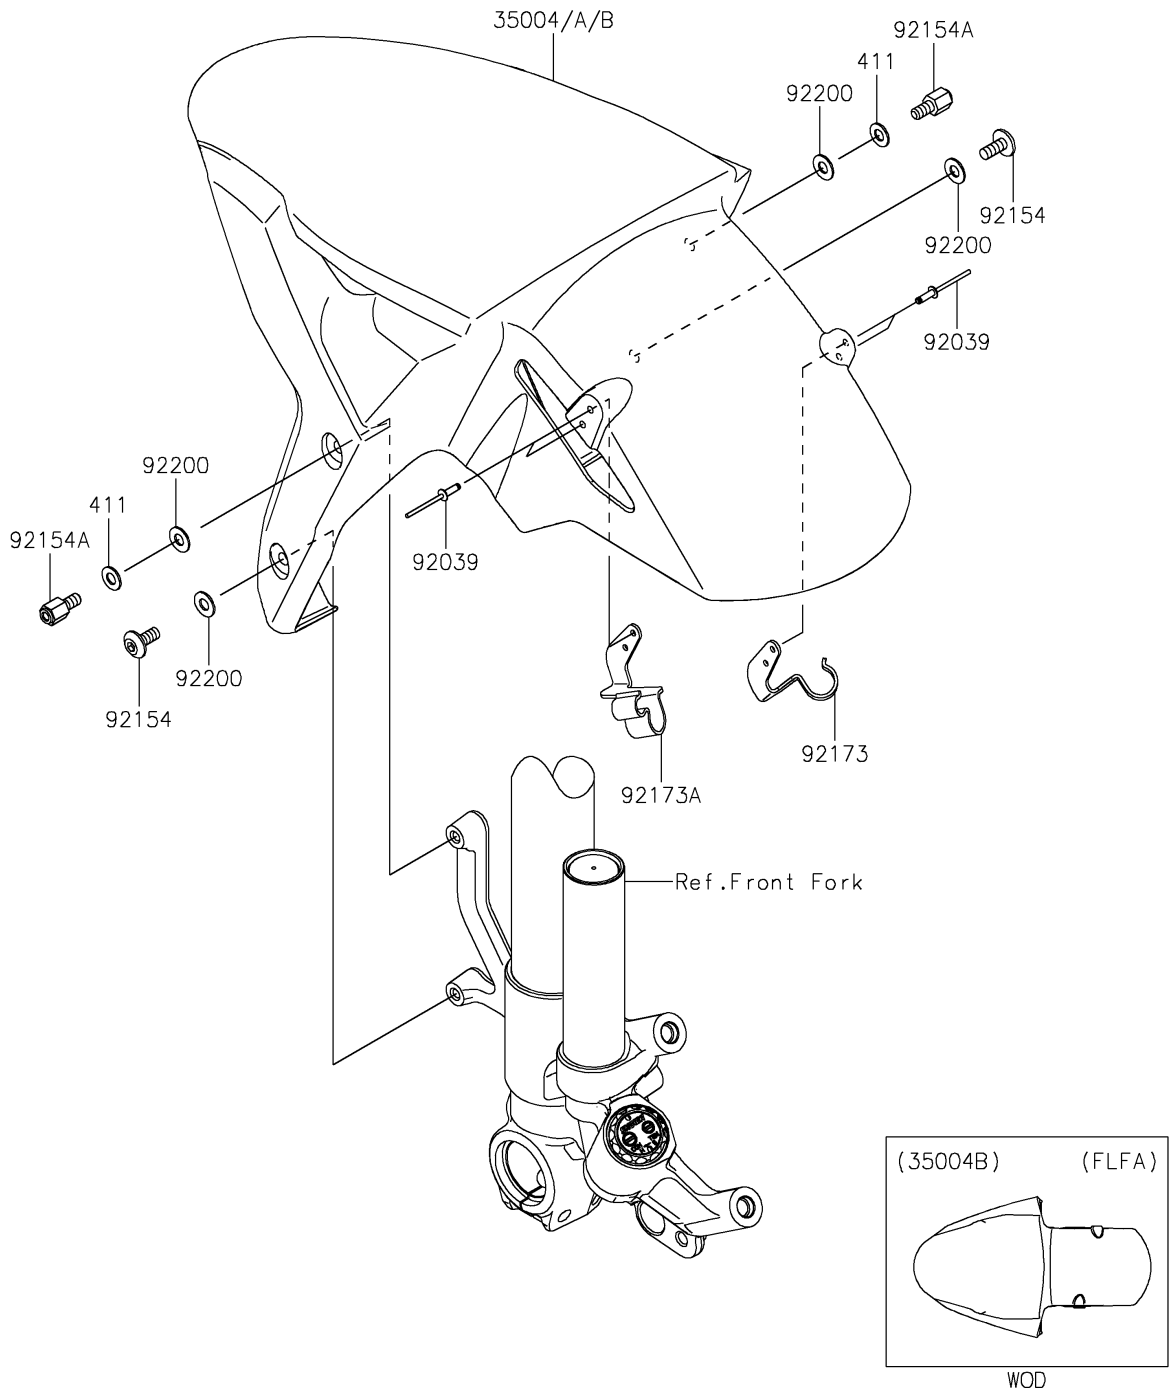

2019 NINJA® ZX™ -10R KRT PARTS DIAGRAM

Front Fender(s)

F2171

2019 NINJA® ZX™ -10R KRT PARTS LIST

Front Fender(s)

ITEM NAME	PART NUMBER	QUANTITY
FENDER-FRONT,L.GREEN (Ref # 35004A)	35004-0362-777	1
WASHER-PLAIN,6MM (Ref # 411)	411AB0600	2
RIVET,3.2X9.5 (Ref # 92039)	92039-0752	4
BOLT,SOCKET,6X14 (Ref # 92154)	92154-1735	2
BOLT,6X12 (Ref # 92154A)	92154-1908	2
CLAMP,FENDER,RH (Ref # 92173)	92173-1481	1
CLAMP,FENDER,LH (Ref # 92173A)	92173-1493	1
WASHER,6.5X14X1 (Ref # 92200)	92200-1388	4