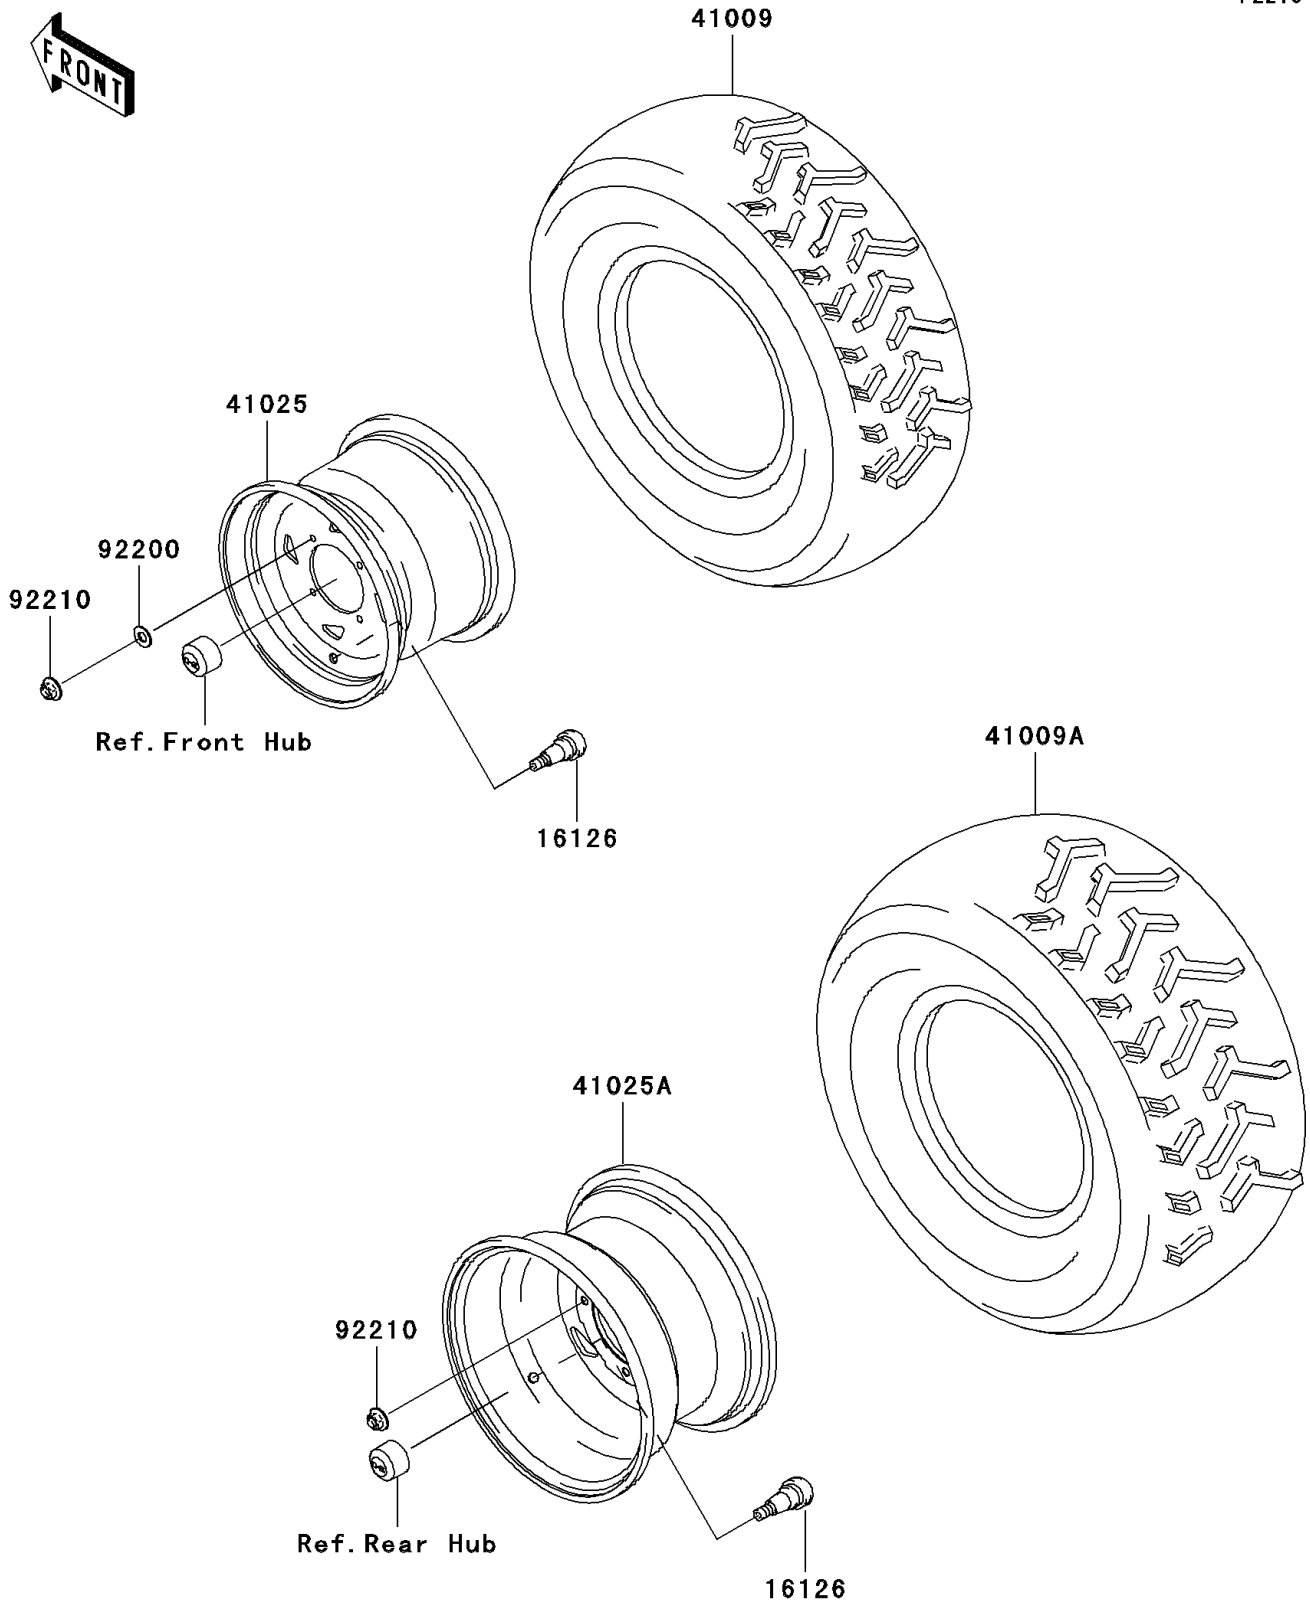

# 2006 Prairie 700 4x4 Team Green Special Edition PARTS DIAGRAM

Wheels/Tires

F2210

### Wheels/Tires

ITEM NAME	PART NUMBER	QUANTITY
VALVE (Ref # 16126)	16126-4001	4
TIRE,FR,AT25X8-12,KT121A(D) (Ref # 41009)	41009-1117	2
TIRE,RR,AT25X10-12,KT127A (Ref # 41009A)	41009-1380	2
RIM,FR,12X6.0AT (Ref # 41025)	41025-0067	2
RIM,RR,12X7.5AT (Ref # 41025A)	41025-0068	2
WASHER,10.5X25X1.6 (Ref # 92200)	92200-1595	8
NUT,FLANGED,10MM (Ref # 92210)	92210-1325	16