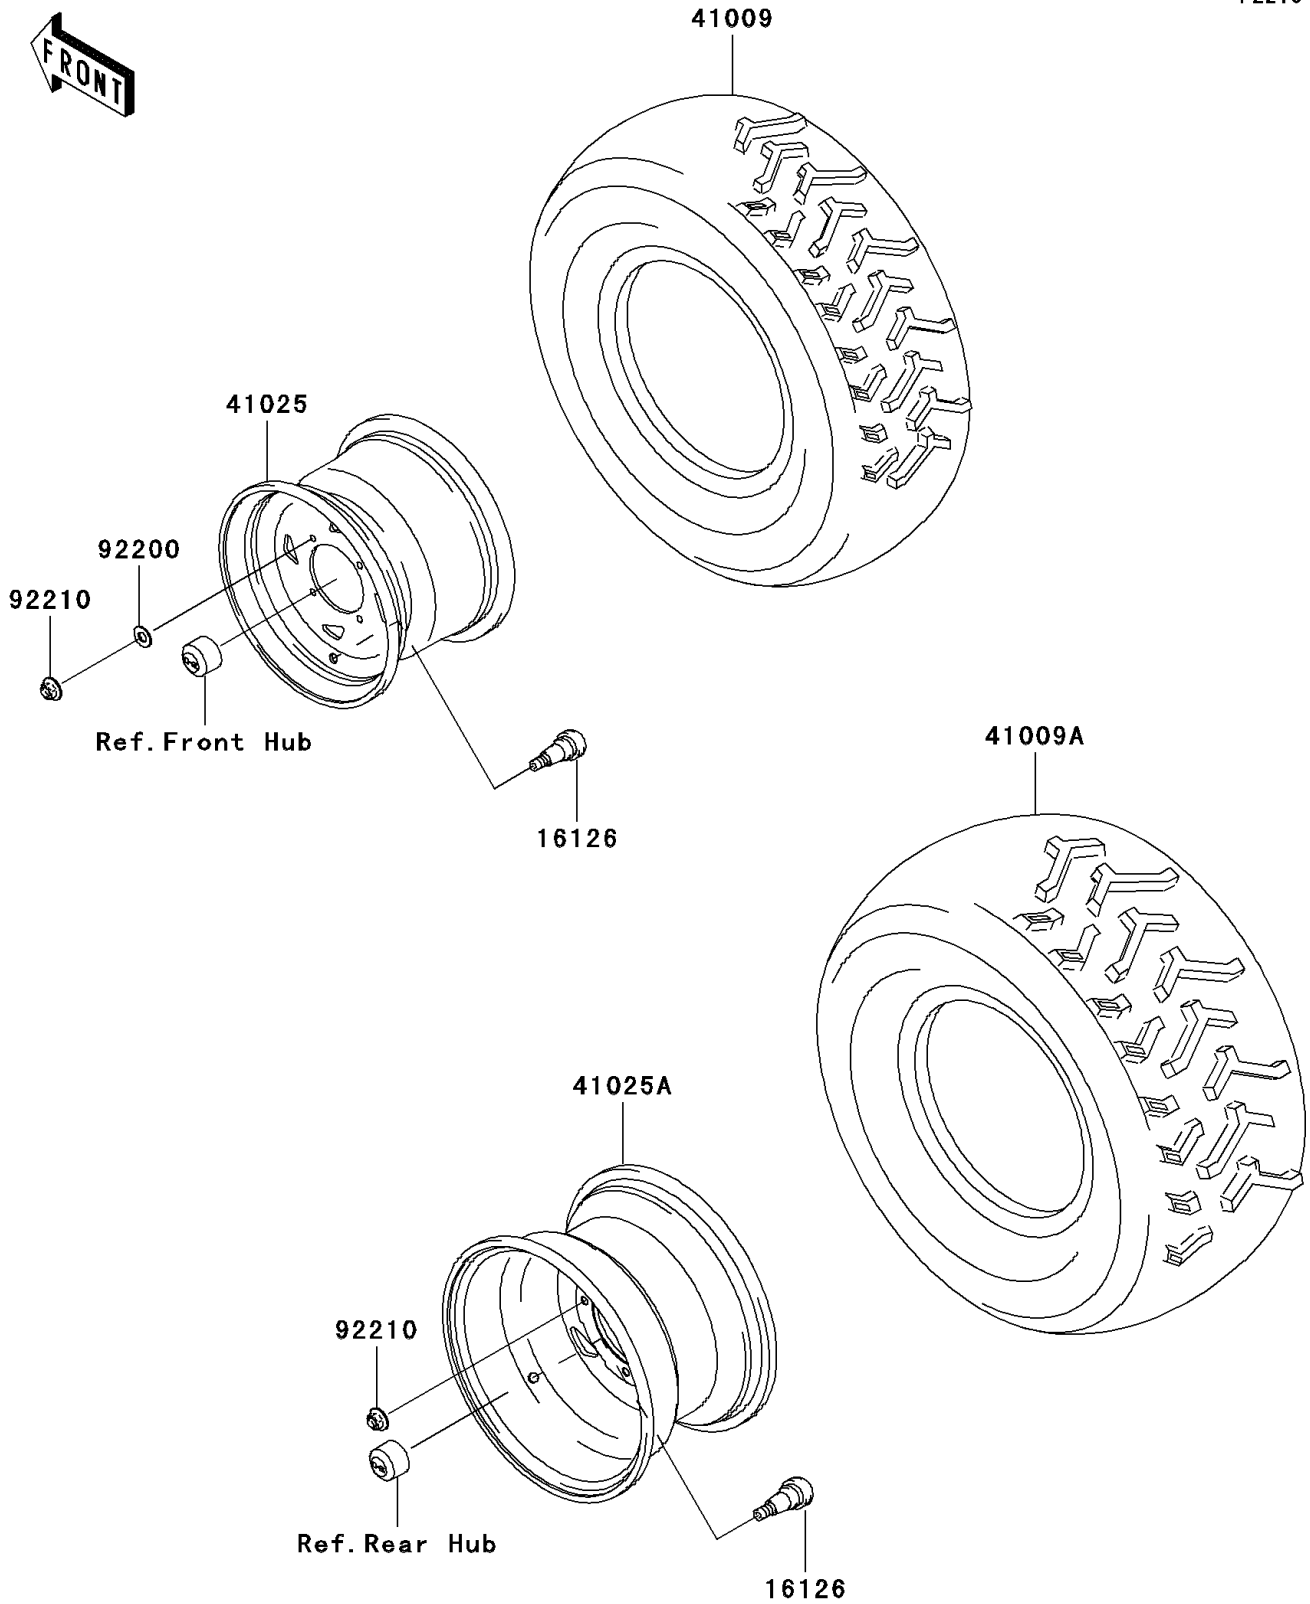

2006 Prairie 700 4x4 Team Green Special Edition PARTS DIAGRAM

Wheels/Tires

F2210

2006 Prairie 700 4x4 Team Green Special Edition PARTS LIST

Wheels/Tires

ITEM NAME	PART NUMBER	QUANTITY
VALVE (Ref # 16126)	16126-4001	4
TIRE,FR,AT25X8-12,KT121A(D) (Ref # 41009)	41009-1117	2
TIRE,RR,AT25X10-12,KT127A (Ref # 41009A)	41009-1380	2
RIM,FR,12X6.0AT (Ref # 41025)	41025-0067	2
RIM,RR,12X7.5AT (Ref # 41025A)	41025-0068	2
WASHER,10.5X25X1.6 (Ref # 92200)	92200-1595	8
NUT,FLANGED,10MM (Ref # 92210)	92210-1325	16