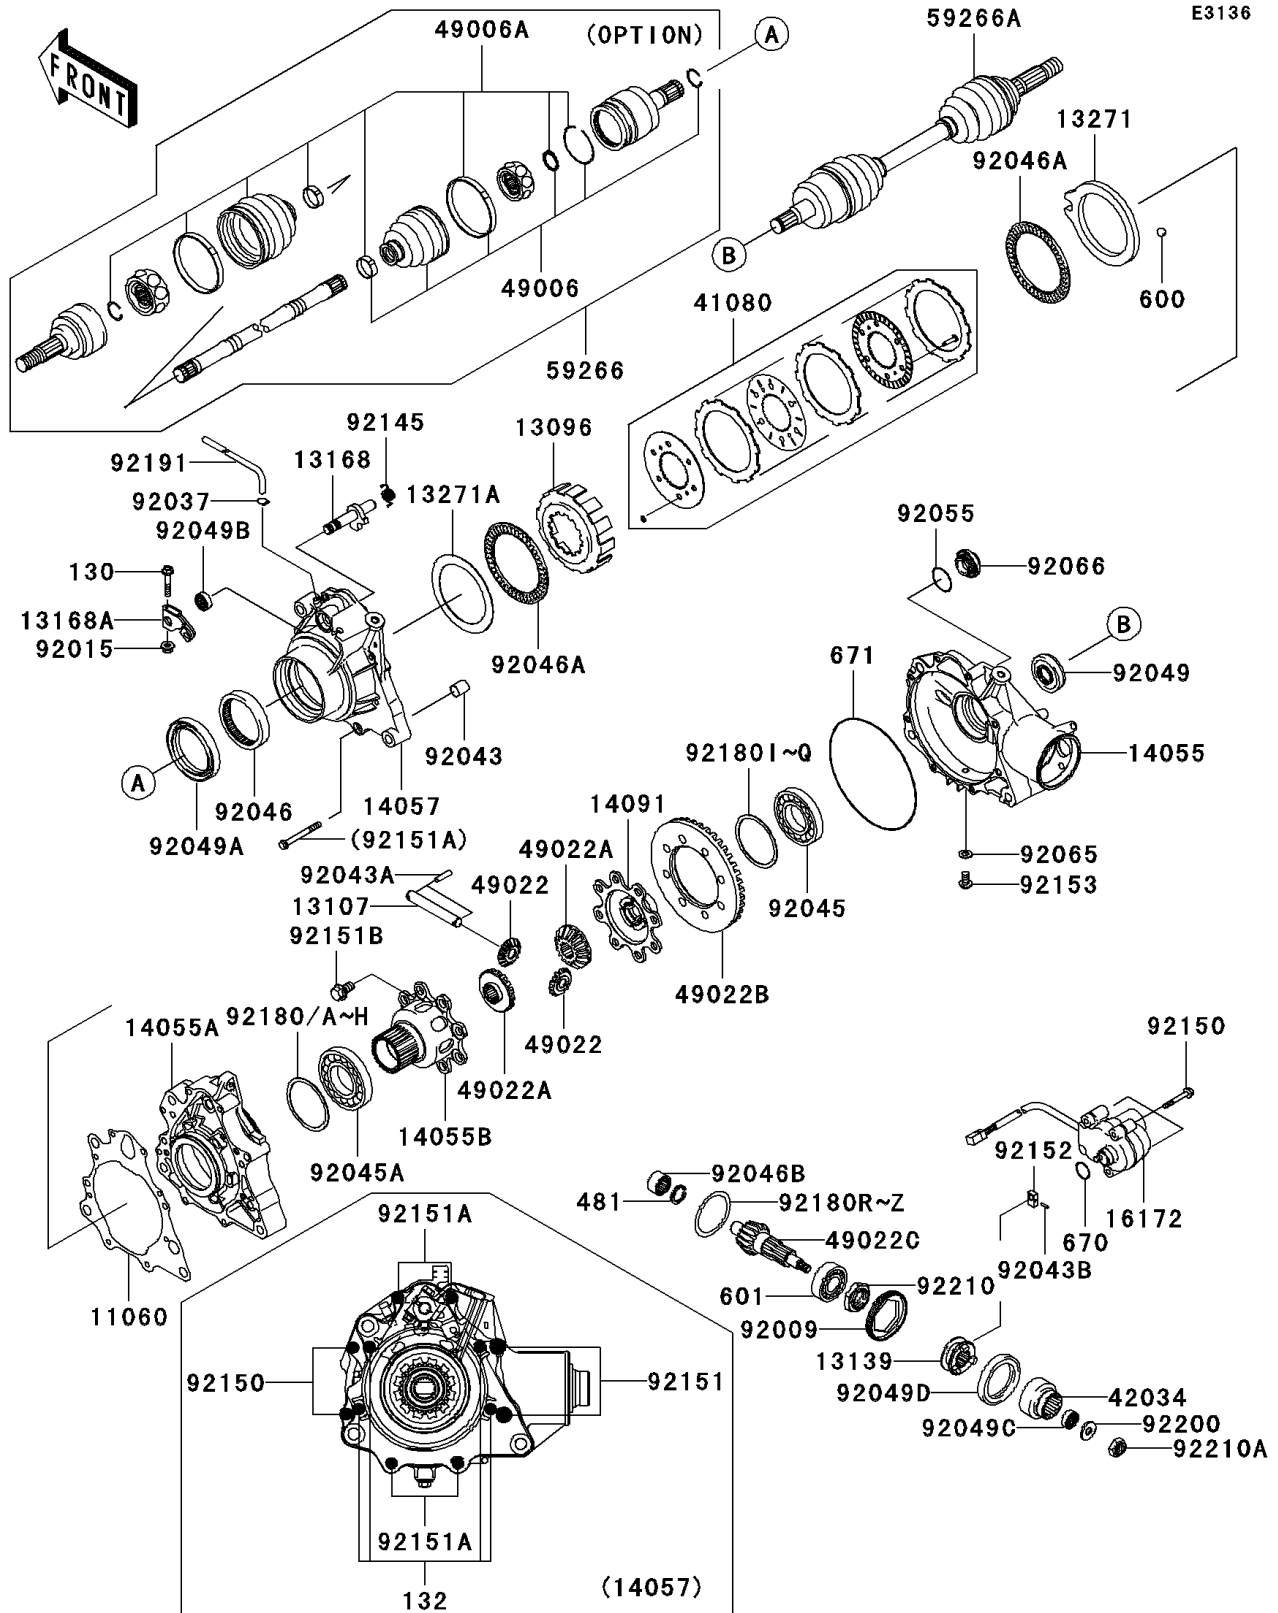

2006 Prairie 700 4x4 Team Green Special Edition PARTS DIAGRAM

Drive Shaft-Front

2006 Prairie 700 4x4 Team Green Special Edition PARTS LIST

Drive Shaft-Front

ITEM NAME	PART NUMBER	QUANTITY
GASKET,DIFF CASE (Ref # 11060)	11060-1982	1
HOUSING-CLUTCH,DISC (Ref # 13096)	13096-1163	1
SHAFT,BEVEL (Ref # 13107)	13107-1447	1
SHIFTER,DIFFERENTIAL (Ref # 13139)	13139-1097	1
LEVER,DIFF (Ref # 13168)	13168-1724	1
LEVER,DIFFERENTIAL (Ref # 13168A)	13168-1725	1
PLATE,CAM (Ref # 13271)	13271-1497	1
PLATE,DISC (Ref # 13271A)	13271-1503	1
CASE-GEAR (Ref # 14055)	14055-0014	1
CASE-GEAR,CENTER (Ref # 14055A)	14055-1155	1
CASE-GEAR,BEVEL,LH (Ref # 14055B)	14055-1156	1
CASE-COMP-GEAR,DIFF,LH (Ref # 14057)	14057-1004	1
COVER,BEVEL,RH (Ref # 14091)	14091-1197	1
ACTUATOR (Ref # 16172)	16172-0004	1
DISC ASSY,DIFFERENTIAL LOCK (Ref # 41080)	41080-1512	1
COUPLING,BEVEL (Ref # 42034)	42034-1192	1
BOOT,DOJ (Ref # 49006)	49006-0034	2
BOOT,BJ (Ref # 49006A)	49006-0035	2
GEAR-BEVEL,10T (Ref # 49022)	49022-1177	2
GEAR-BEVEL,16T (Ref # 49022A)	49022-1178	2
GEAR-BEVEL,35T (Ref # 49022B)	49022-1190	1
GEAR-BEVEL,8T (Ref # 49022C)	49022-1201	1
JOINT-BALL,LH (Ref # 59266)	59266-1135	1
JOINT-BALL,RH (Ref # 59266A)	59266-1136	1
SCREW,64MM (Ref # 92009)	92009-1914	1
NUT,LOCK,FLANGED,6MM (Ref # 92015)	92015-1339	1
CLAMP,HOSE (Ref # 92037)	92037-1104	1
PIN,6.2X8X14 (Ref # 92043)	92043-1263	2
PIN (Ref # 92043A)	92043-1575	2