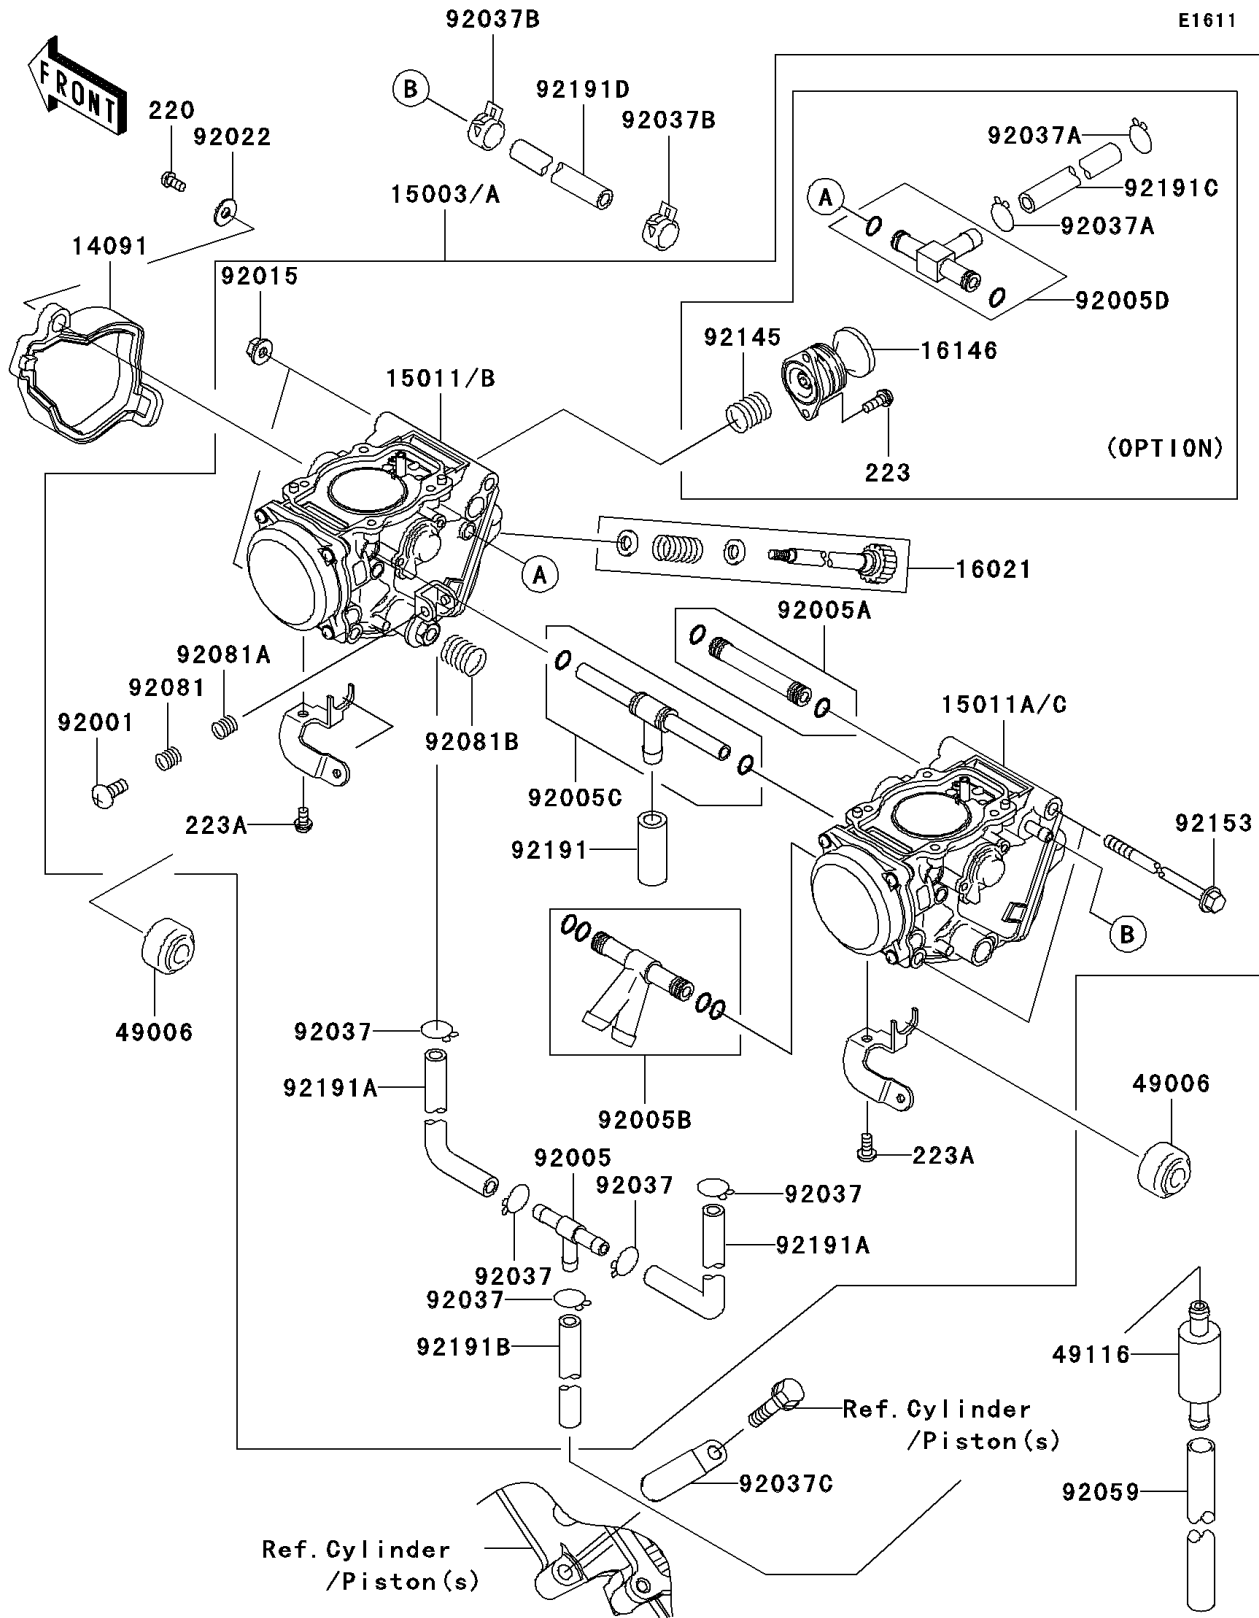

2006 Prairie 700 4x4 Team Green Special Edition PARTS DIAGRAM

Carburetor(US)

2006 Prairie 700 4x4 Team Green Special Edition PARTS LIST

Carburetor(US)

ITEM NAME	PART NUMBER	QUANTITY
CLAMP,TUBE (Ref # 92037A)	92037-1201	2
COVER,THROTTLE CABLE (Ref # 14091)	14091-1196	1
CARBURETOR-ASSY,PRIMARY PUMP (Ref # 15003)	15003-0007	1
CARBURETOR-ASSY (Ref # 15003A)	15003-0092	1
CARBURETOR,FR (Ref # 15011)	15011-0019	1
CARBURETOR,RR (Ref # 15011A)	15011-0020	1
CARBURETOR,FR (Ref # 15011B)	15011-0098	1
CARBURETOR,RR (Ref # 15011C)	15011-0099	1
SCREW-THROTTLE STOP (Ref # 16021)	16021-1238	1
COVER-ASSY,PRIMING (Ref # 16146)	16146-1225	1
BOOT,STARTER CABLE (Ref # 49006)	49006-1353	2
VALVE-ASSY (Ref # 49116)	49116-1126	1
BOLT,THROTTLE ADJUST (Ref # 92001)	92001-1998	1
FITTING,FUEL,T-TYPE (Ref # 92005)	92005-1112	1
FITTING (Ref # 92005A)	92005-1375	1
FITTING (Ref # 92005B)	92005-1376	1
FITTING (Ref # 92005C)	92005-1385	1
FITTING (Ref # 92005D)	92005-1393	1
NUT,FLANGED,5MM (Ref # 92015)	92015-1259	2
WASHER,5.2X13X1 (Ref # 92022)	92022-1380	1
SCREW-PAN-CROS,4X8 (Ref # 220)	220B0408	1
SCREW-PAN-WS-CROS,4X12 (Ref # 223)	223C0412	2
SCREW-PAN-WS-CROS,4X8 (Ref # 223A)	223D0408	2
CLAMP,TUBE (Ref # 92037)	92037-1201	5
CLAMP,TUBE (Ref # 92037B)	92037-1505	2
CLAMP,L=45 (Ref # 92037C)	92037-1539	1
TUBE,7X10X100 (Ref # 92059)	92059-1736	1
SPRING (Ref # 92081)	92081-1620	1
SPRING,THROTTLE ADJUST LWR (Ref # 92081A)	92081-1621	1

2006 Prairie 700 4x4 Team Green Special Edition PARTS LIST

Carburetor(US)

ITEM NAME	PART NUMBER	QUANTITY
SPRING,THROTTLE ADJUST CNT (Ref # 92081B)	92081-1622	1
SPRING,PRIMING (Ref # 92145)	92145-1451	1
BOLT,5X143 (Ref # 92153)	92153-1068	2
TUBE,7X11X25 (Ref # 92191)	92191-1672	1
TUBE,4.5X8X65 (Ref # 92191A)	92191-1673	2
TUBE,4.5X8X420 (Ref # 92191B)	92191-1674	1
TUBE,4.5X8.5X35 (Ref # 92191C)	92191-1676	1
TUBE,5.3X10.3X200 (Ref # 92191D)	92191-1694	1