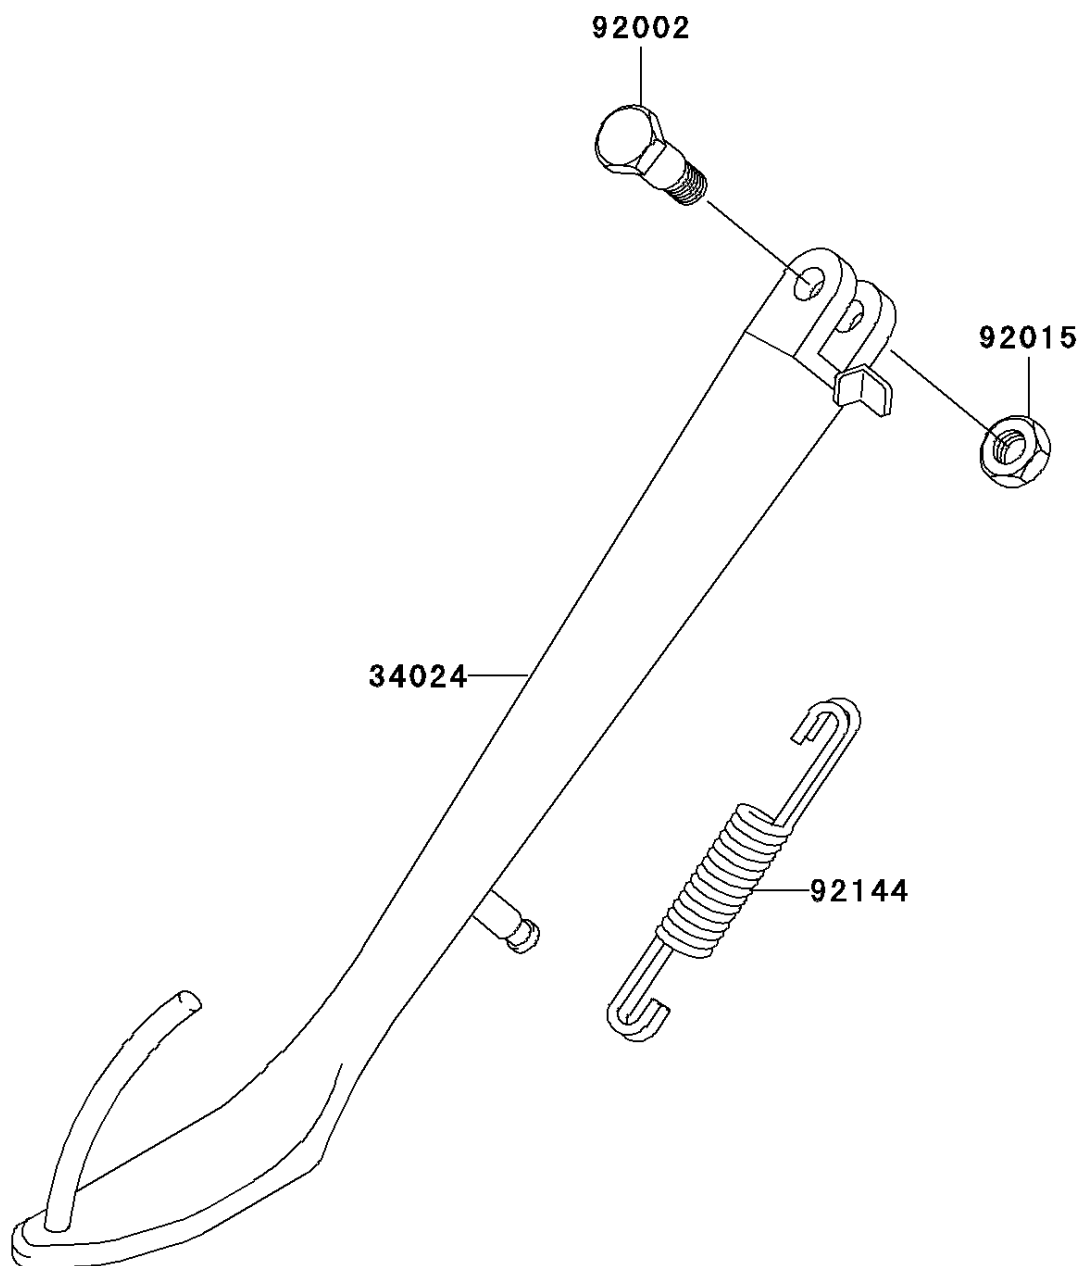

2009 Vulcan® 500 LTD PARTS DIAGRAM

Stand(s)

F2190

2009 Vulcan® 500 LTD PARTS LIST

Stand(s)

ITEM NAME	PART NUMBER	QUANTITY
STAND-SIDE (Ref # 34024)	34024-1322	1
BOLT,SIDE STAND (Ref # 92002)	92002-1813	1
NUT,LOCK,10MM,BLACK (Ref # 92015)	92015-1188	1
SPRING,SIDE STAND (Ref # 92144)	92144-1127	1