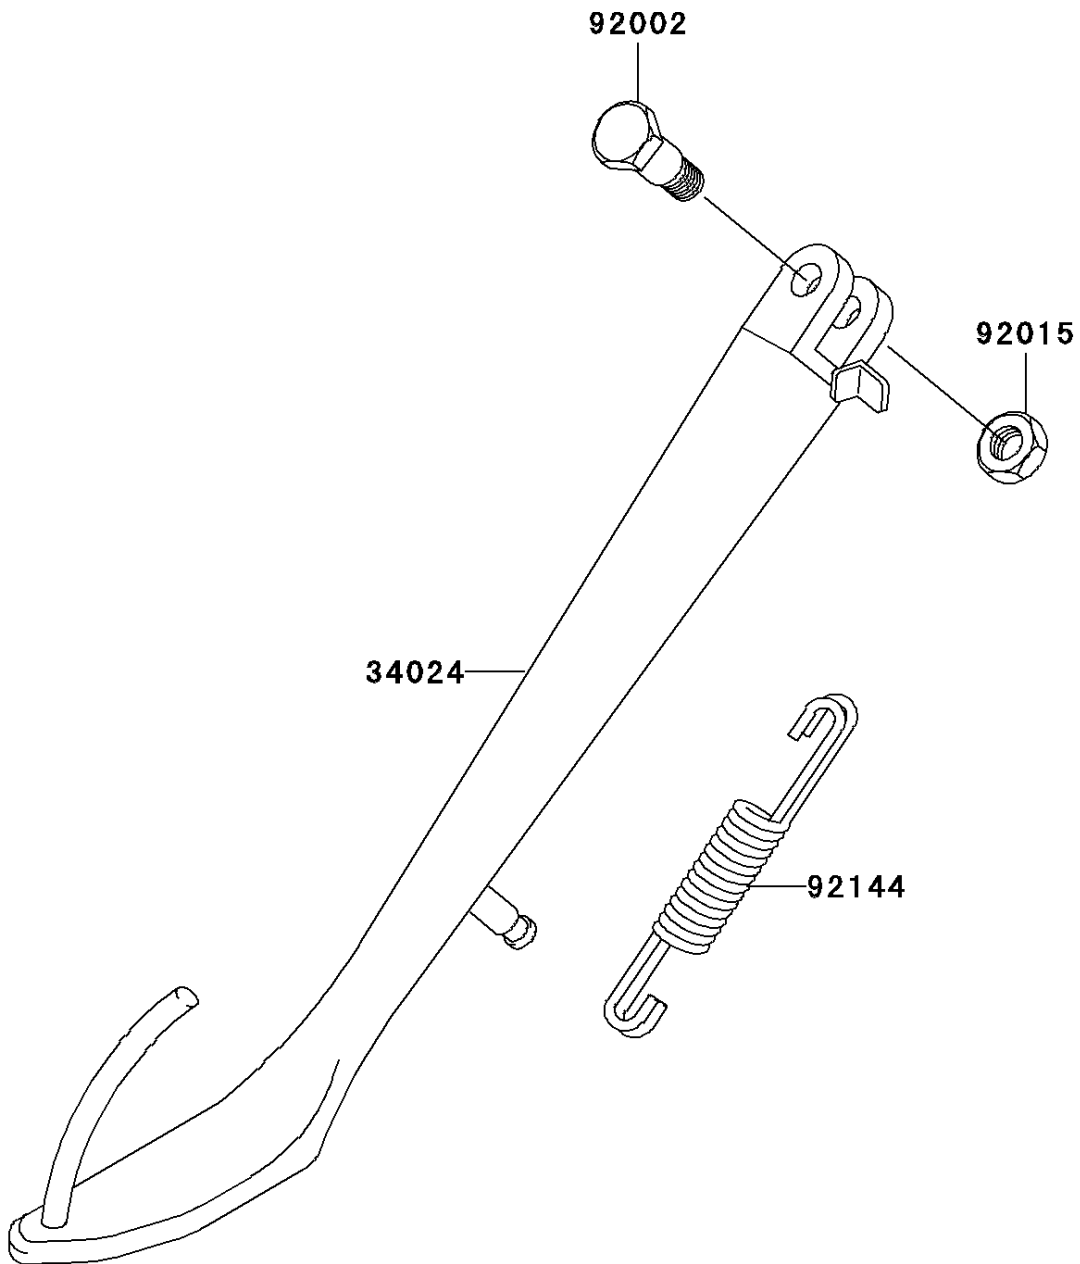

2007 Vulcan 500 LTD PARTS DIAGRAM

Stand(s)

F2190

2007 Vulcan 500 LTD PARTS LIST

Stand(s)

ITEM NAME	PART NUMBER	QUANTITY
STAND-SIDE (Ref # 34024)	34024-1322	1
BOLT,SIDE STAND (Ref # 92002)	92002-1813	1
NUT,LOCK,10MM,BLACK (Ref # 92015)	92015-1188	1
SPRING,SIDE STAND (Ref # 92144)	92144-1127	1