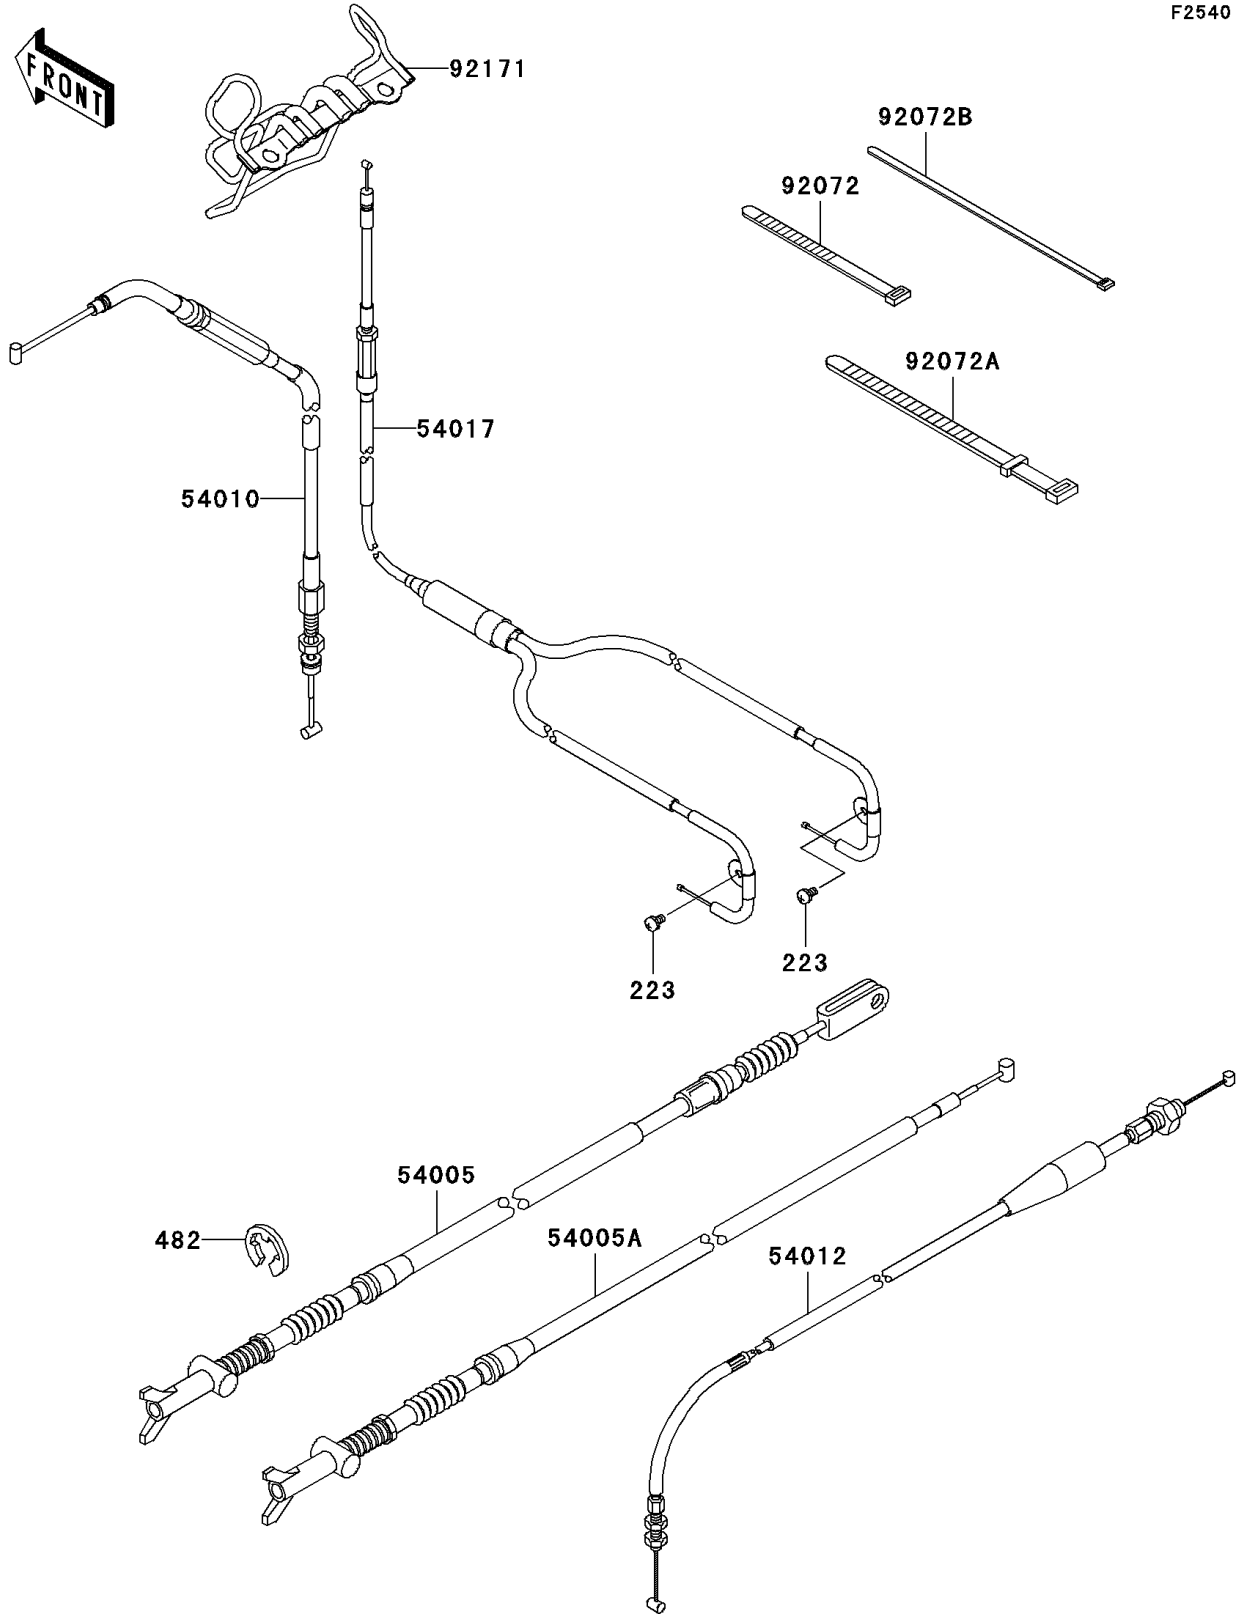

# 2005 Prairie 700 4x4 Team Green Special Edition PARTS DIAGRAM

Cables

F2540

## 2005 Prairie 700 4x4 Team Green Special Edition PARTS LIST

### Cables

ITEM NAME	PART NUMBER	QUANTITY
SCREW-PAN-WS-CROS (Ref # 223)	223D0408	2
CIRCLIP-TYPE-E,8MM (Ref # 482)	482L8000	1
CABLE-BRAKE,REAR (Ref # 54005)	54005-1203	1
CABLE-BRAKE,PARKING (Ref # 54005A)	54005-1211	1
CABLE,FRONT DIFF LOCK (Ref # 54010)	54010-1123	1
CABLE-THROTTLE (Ref # 54012)	54012-0125	1
CABLE-STARTER (Ref # 54017)	54017-1222	1
BAND,L=123 (Ref # 92072)	92072-030	1
BAND,L=186 (Ref # 92072A)	92072-056	5
BAND,L=188 (Ref # 92072B)	92072-1239	3
CLAMP,CABLE (Ref # 92171)	92171-0001	1