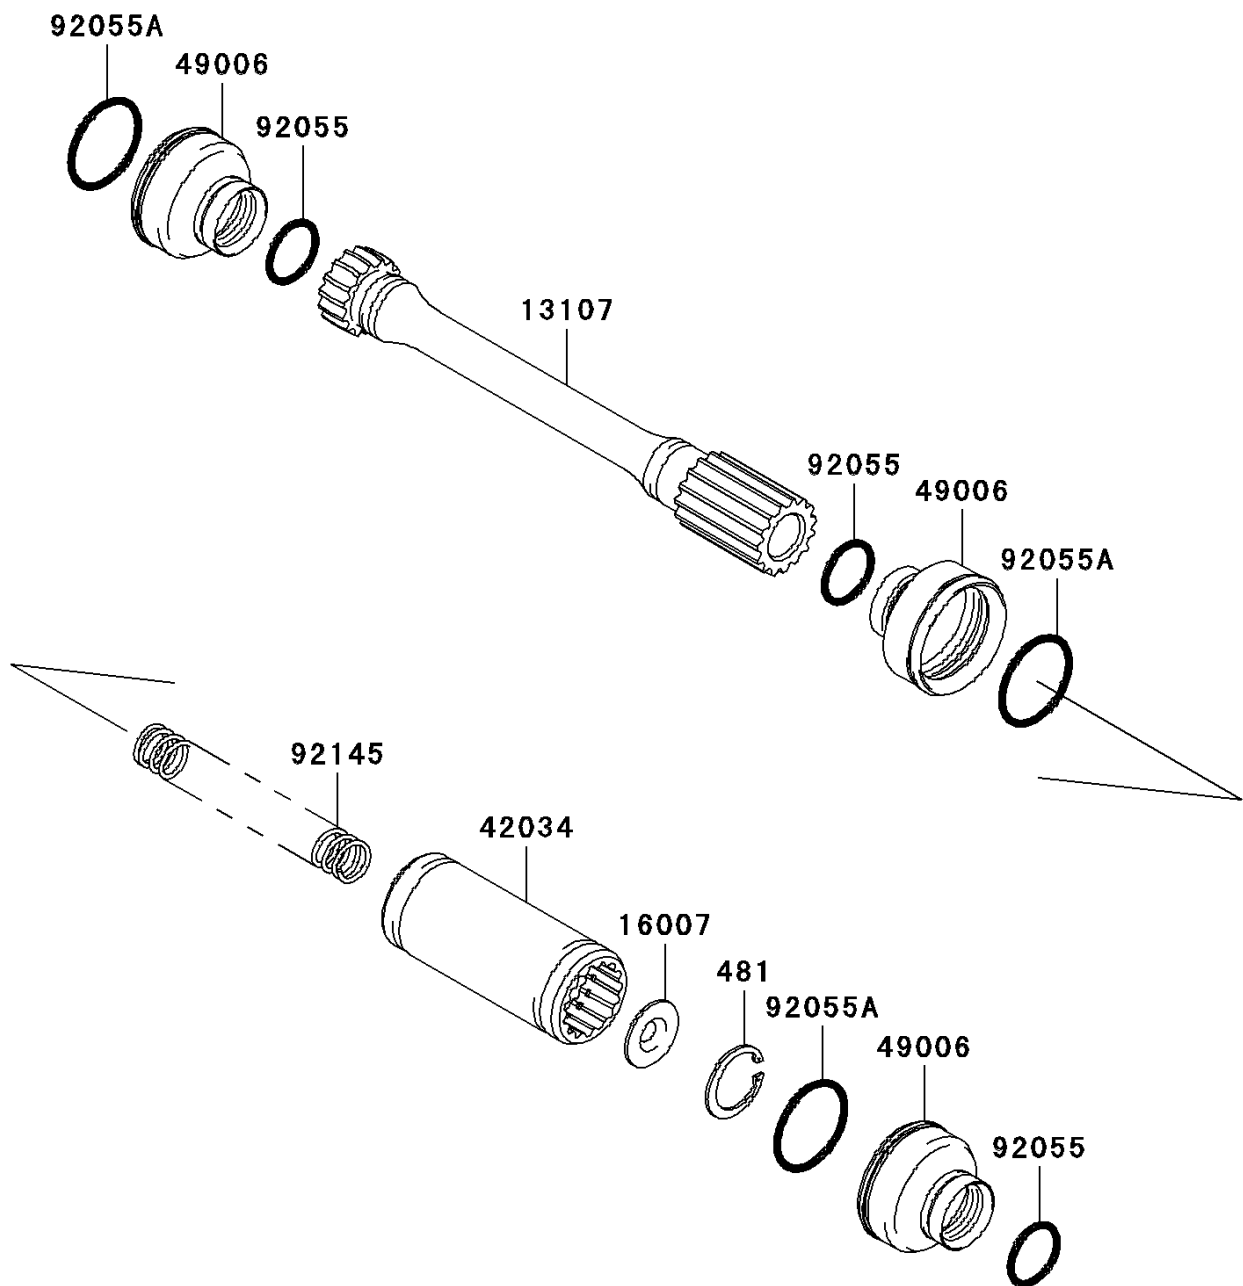

## PARTS DIAGRAM Drive Shaft-Propeller

E3135

## PARTS LIST

### Drive Shaft-Propeller

ITEM NAME	PART NUMBER	QUANTITY
CIRCLIP-TYPE-C,25MM (Ref # 481)	481J2500	1
SHAFT,FR PROPELLER SHAFT (Ref # 13107)	13107-1505	1
SEAT-SPRING,PROPELLER SHAFT (Ref # 16007)	16007-1205	1
COUPLING,PROPELLER (Ref # 42034)	42034-1193	1
BOOT (Ref # 49006)	49006-1362	3
RING-O,18X24X3 (Ref # 92055)	92055-1633	3
RING-O,30X35X2.5 (Ref # 92055A)	92055-1693	3
SPRING,PROPELLER SHAFT (Ref # 92145)	92145-1304	1