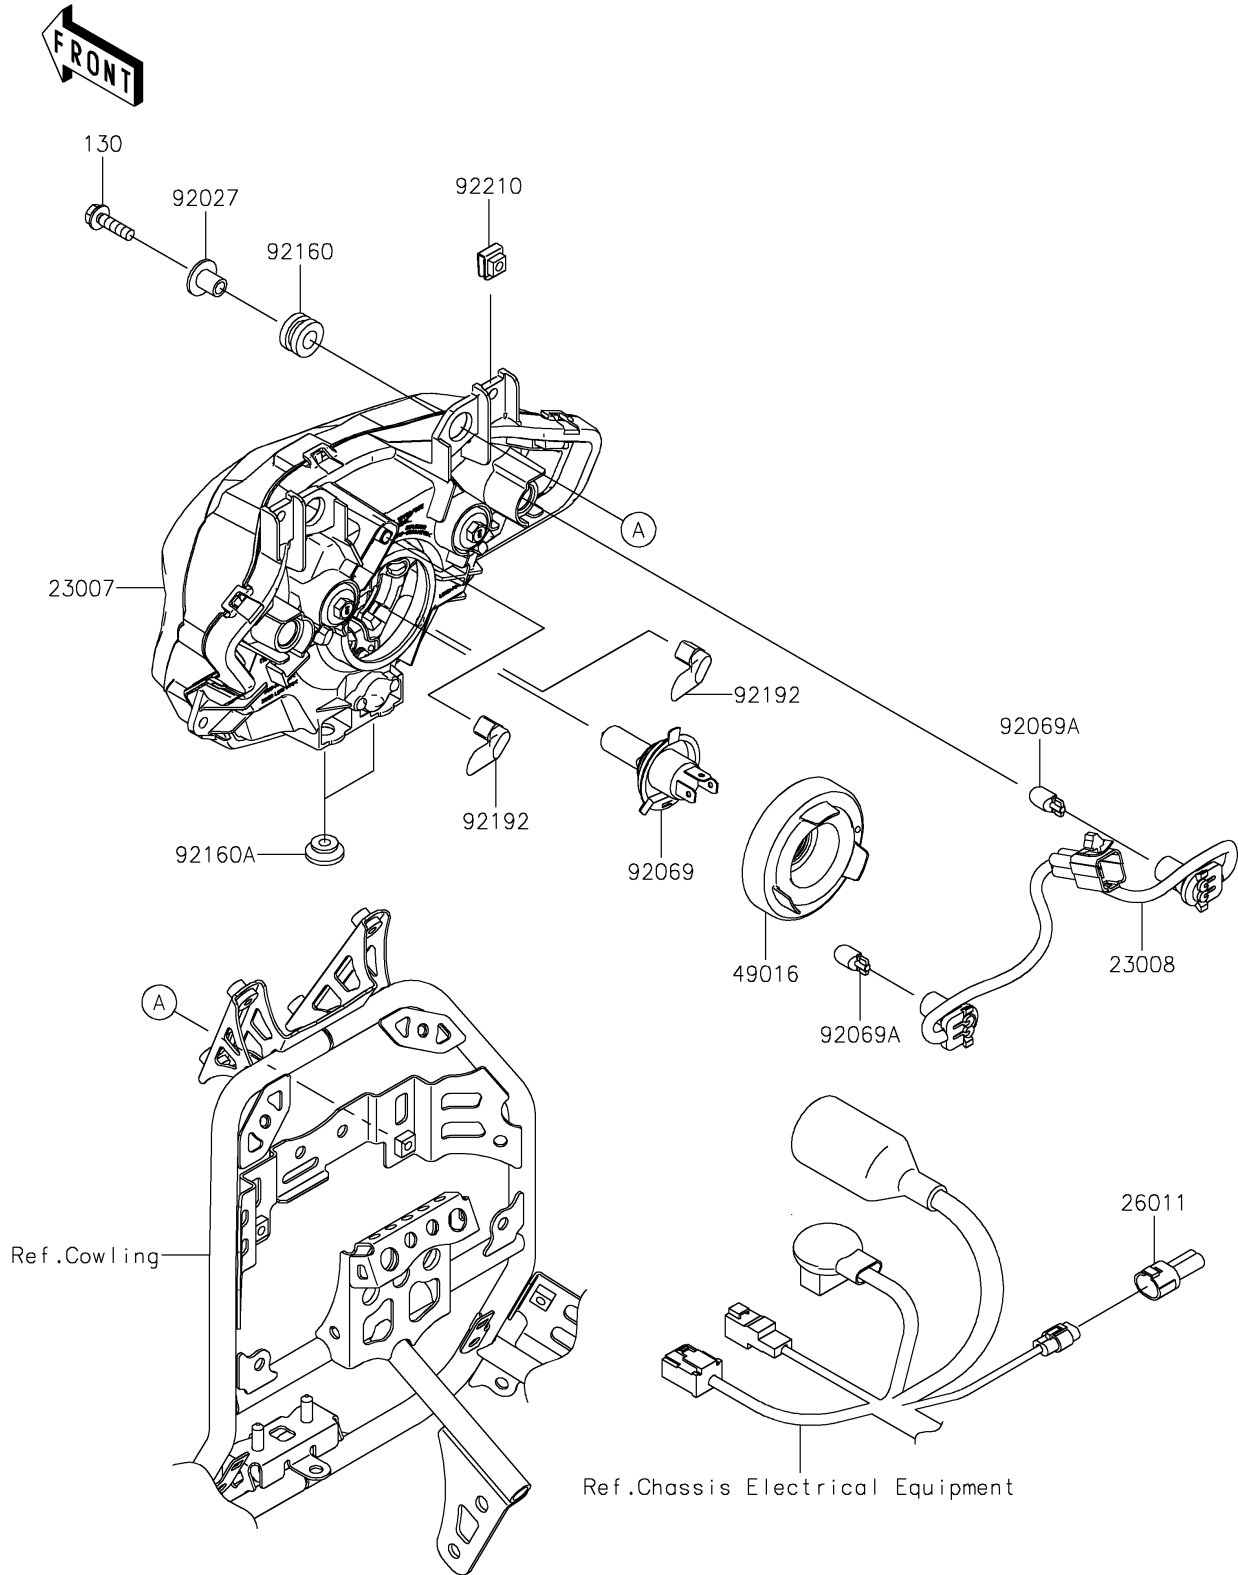

2020 VERSYS®-X 300 PARTS DIAGRAM

Headlight(s)

F2710

2020 VERSYS®-X 300 PARTS LIST

Headlight(s)

ITEM NAME	PART NUMBER	QUANTITY
BOLT-FLANGED,6X22 (Ref # 130)	130BA0622	2
LENS-COMP,HEAD LAMP (Ref # 23007)	23007-0207	1
SOCKET-ASSY (Ref # 23008)	23008-0177	1
WIRE-LEAD (Ref # 26011)	26011-0967	1
COVER-SEAL (Ref # 49016)	49016-0627	1
COLLAR,6.5X10X14.1 (Ref # 92027)	92027-1183	2
BULB,12V 60/55W,H4 (Ref # 92069)	92069-0050	1
BULB,12V 5W (Ref # 92069A)	92069-1016	2
DAMPER,10X20X12 (Ref # 92160)	92160-1167	2
DAMPER (Ref # 92160A)	92160-1613	2
TUBE,BREATHER (Ref # 92192)	92192-1528	2
NUT,5MM (Ref # 92210)	92210-0776	2