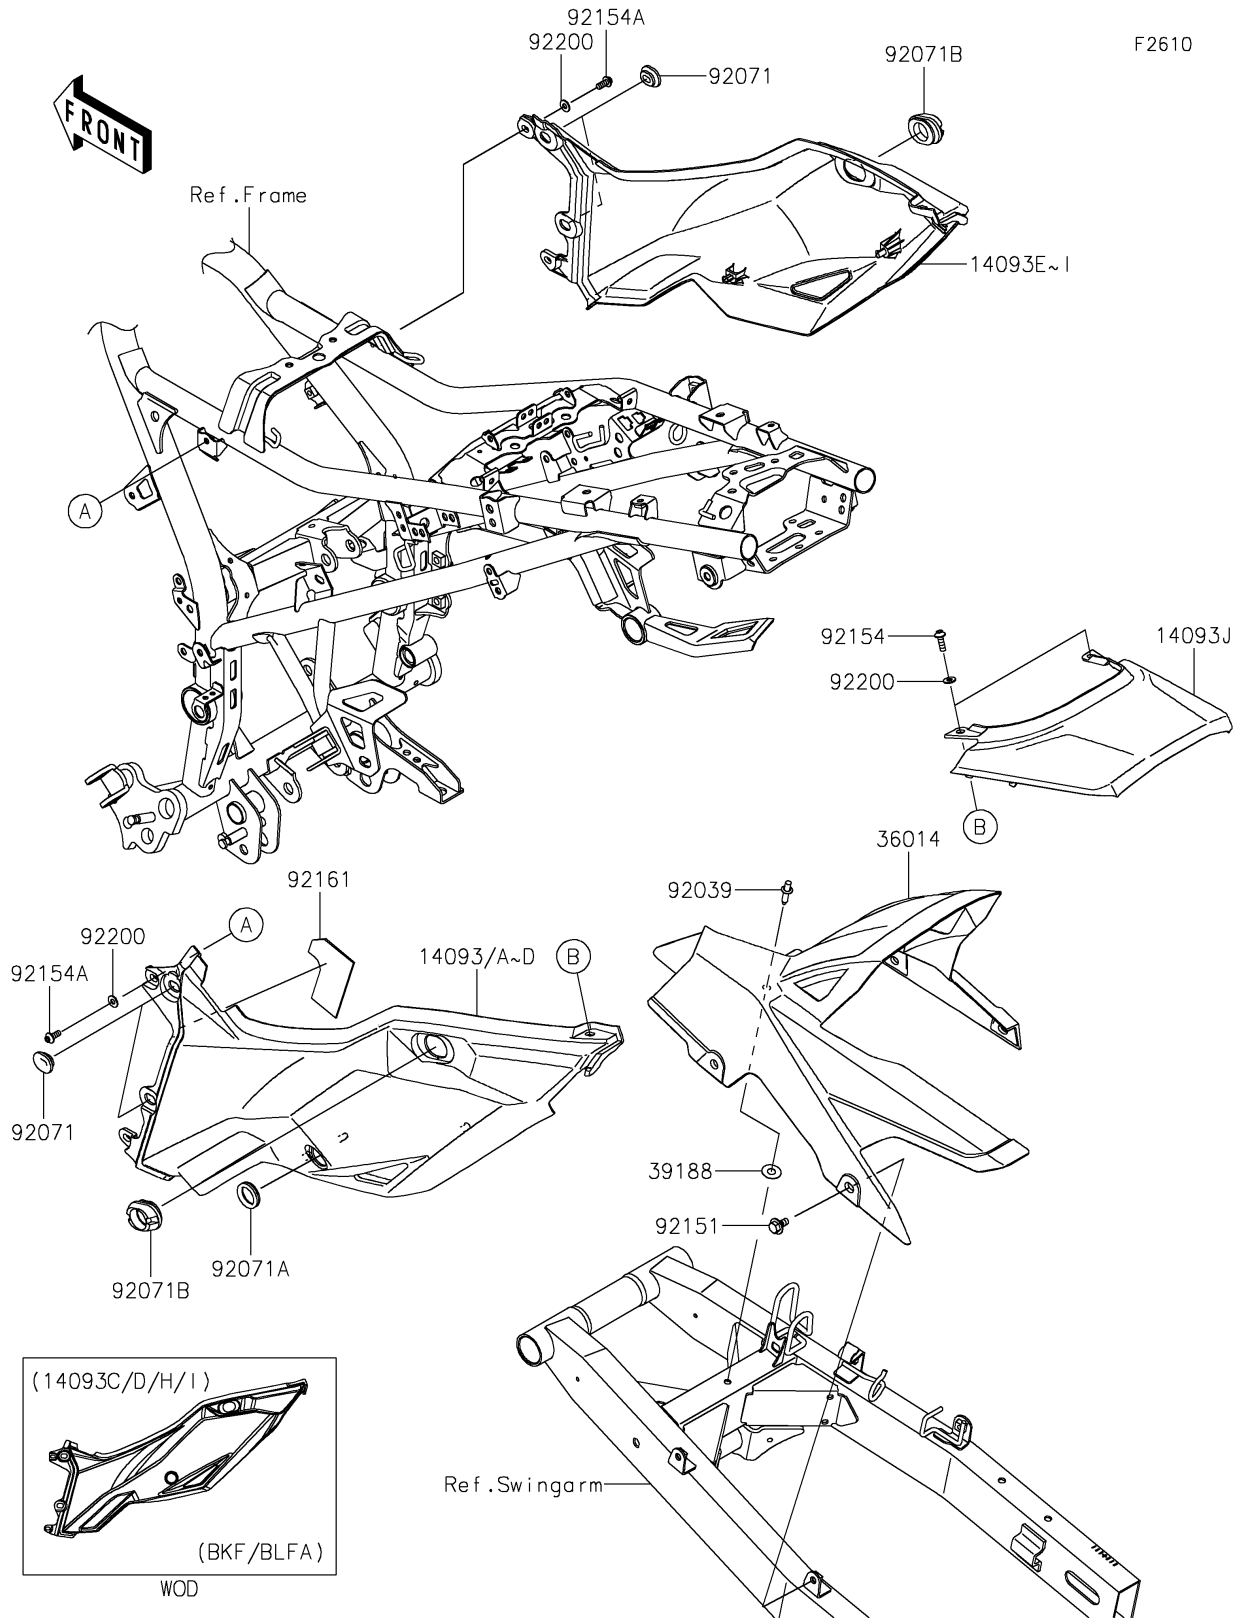

2020 VERSYS®-X 300 PARTS DIAGRAM

Side Covers/Chain Cover

2020 VERSYS®-X 300 PARTS LIST

Side Covers/Chain Cover

ITEM NAME	PART NUMBER	QUANTITY
COVER,RR SIDE,LH,M.M.C.GRAY (Ref # 14093C)	14093-0554-51B	1
COVER,RR SIDE,RH,M.M.C.GRAY (Ref # 14093H)	14093-0555-51B	1
COVER,RR TAIL (Ref # 14093J)	14093-0556	1
CASE-CHAIN (Ref # 36014)	36014-0569	1
TAPE,8X19 (Ref # 39188)	39188-0046	1
RIVET (Ref # 92039)	92039-0709	1
GROMMET,20X24X7.5 (Ref # 92071)	92071-0766	4
GROMMET,19.4X22.4X5.9 (Ref # 92071A)	92071-0767	1
GROMMET,26.4X42.4X15.8 (Ref # 92071B)	92071-0772	2
BOLT,FLANGED,6X13 (Ref # 92151)	92151-1703	4
BOLT,SOCKET,5X16 (Ref # 92154)	92154-0209	2
BOLT,SOCKET,5X12 (Ref # 92154A)	92154-0917	4
DAMPER,54X70X2 (Ref # 92161)	92161-2070	1
WASHER,5.2X12X1.0 (Ref # 92200)	92200-0784	6