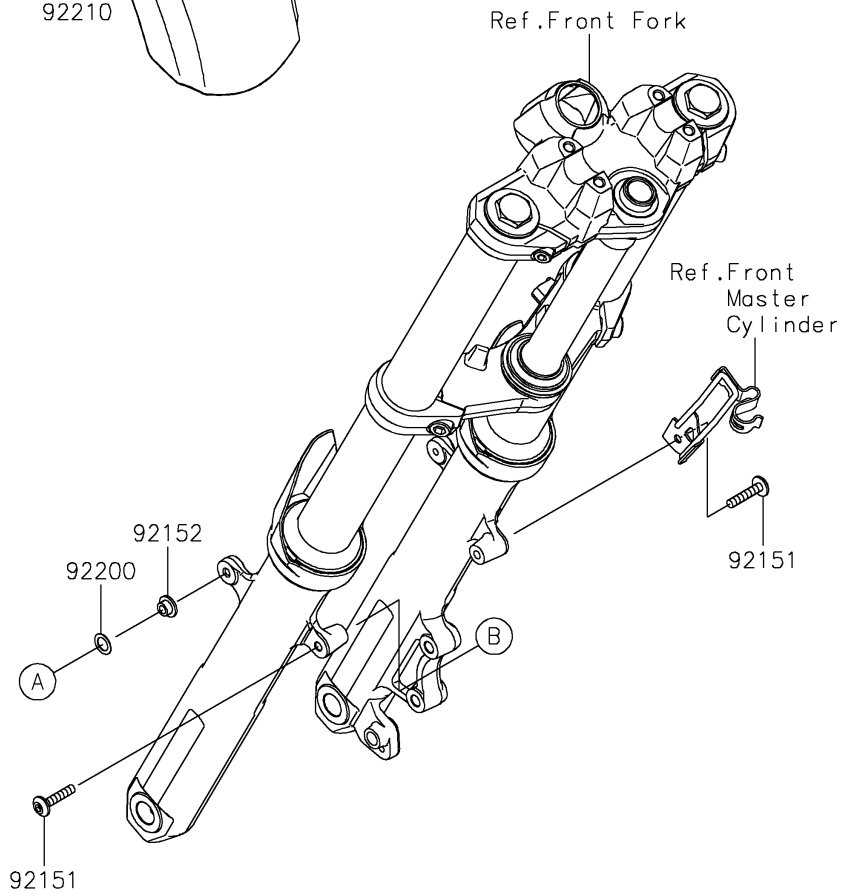

# 2020 VERSYS®-X 300 PARTS DIAGRAM

Front Fender(s)

F2171

## 2020 VERSYS®-X 300 PARTS LIST

### Front Fender(s)

ITEM NAME	PART NUMBER	QUANTITY
FENDER-FRONT,M.M.C.GRAY (Ref # 35004A)	35004-0363-51B	1
BOLT,SOCKET,6X30 (Ref # 92151)	92151-1605	2
COLLAR,6.2X16X6.6 (Ref # 92152)	92152-2348	2
BOLT,6X20 (Ref # 92154)	92154-2739	2
WASHER,10.4X15.9X0.5 (Ref # 92200)	92200-0157	2
WASHER,6.5X14X1.2 (Ref # 92200A)	92200-0964	2
NUT,6MM (Ref # 92210)	92210-1564	2