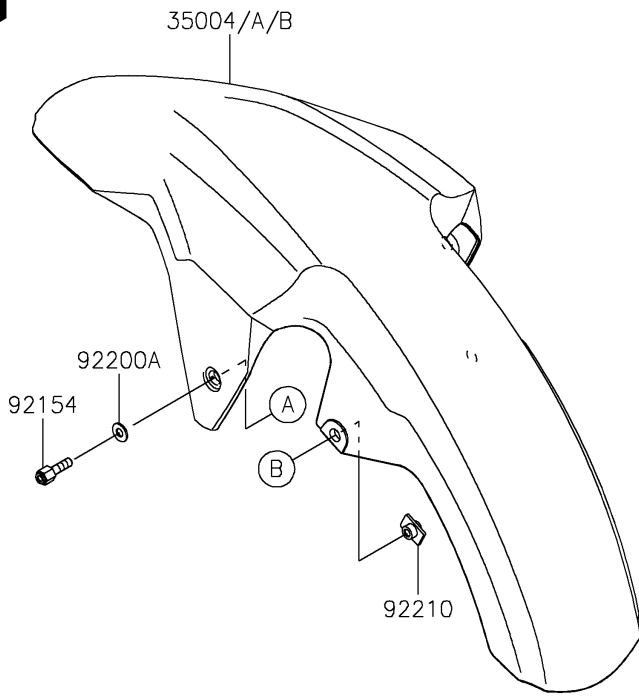

# 2020 VERSYS®-X 300 PARTS DIAGRAM

Front Fender(s)

F2171

## 2020 VERSYS®-X 300 PARTS LIST

### Front Fender(s)

ITEM NAME	PART NUMBER	QUANTITY
FENDER-FRONT,M.M.C.GRAY (Ref # 35004A)	35004-0363-51B	1
BOLT,SOCKET,6X30 (Ref # 92151)	92151-1605	2
COLLAR,6.2X16X6.6 (Ref # 92152)	92152-2348	2
BOLT,6X20 (Ref # 92154)	92154-2739	2
WASHER,10.4X15.9X0.5 (Ref # 92200)	92200-0157	2
WASHER,6.5X14X1.2 (Ref # 92200A)	92200-0964	2
NUT,6MM (Ref # 92210)	92210-1564	2