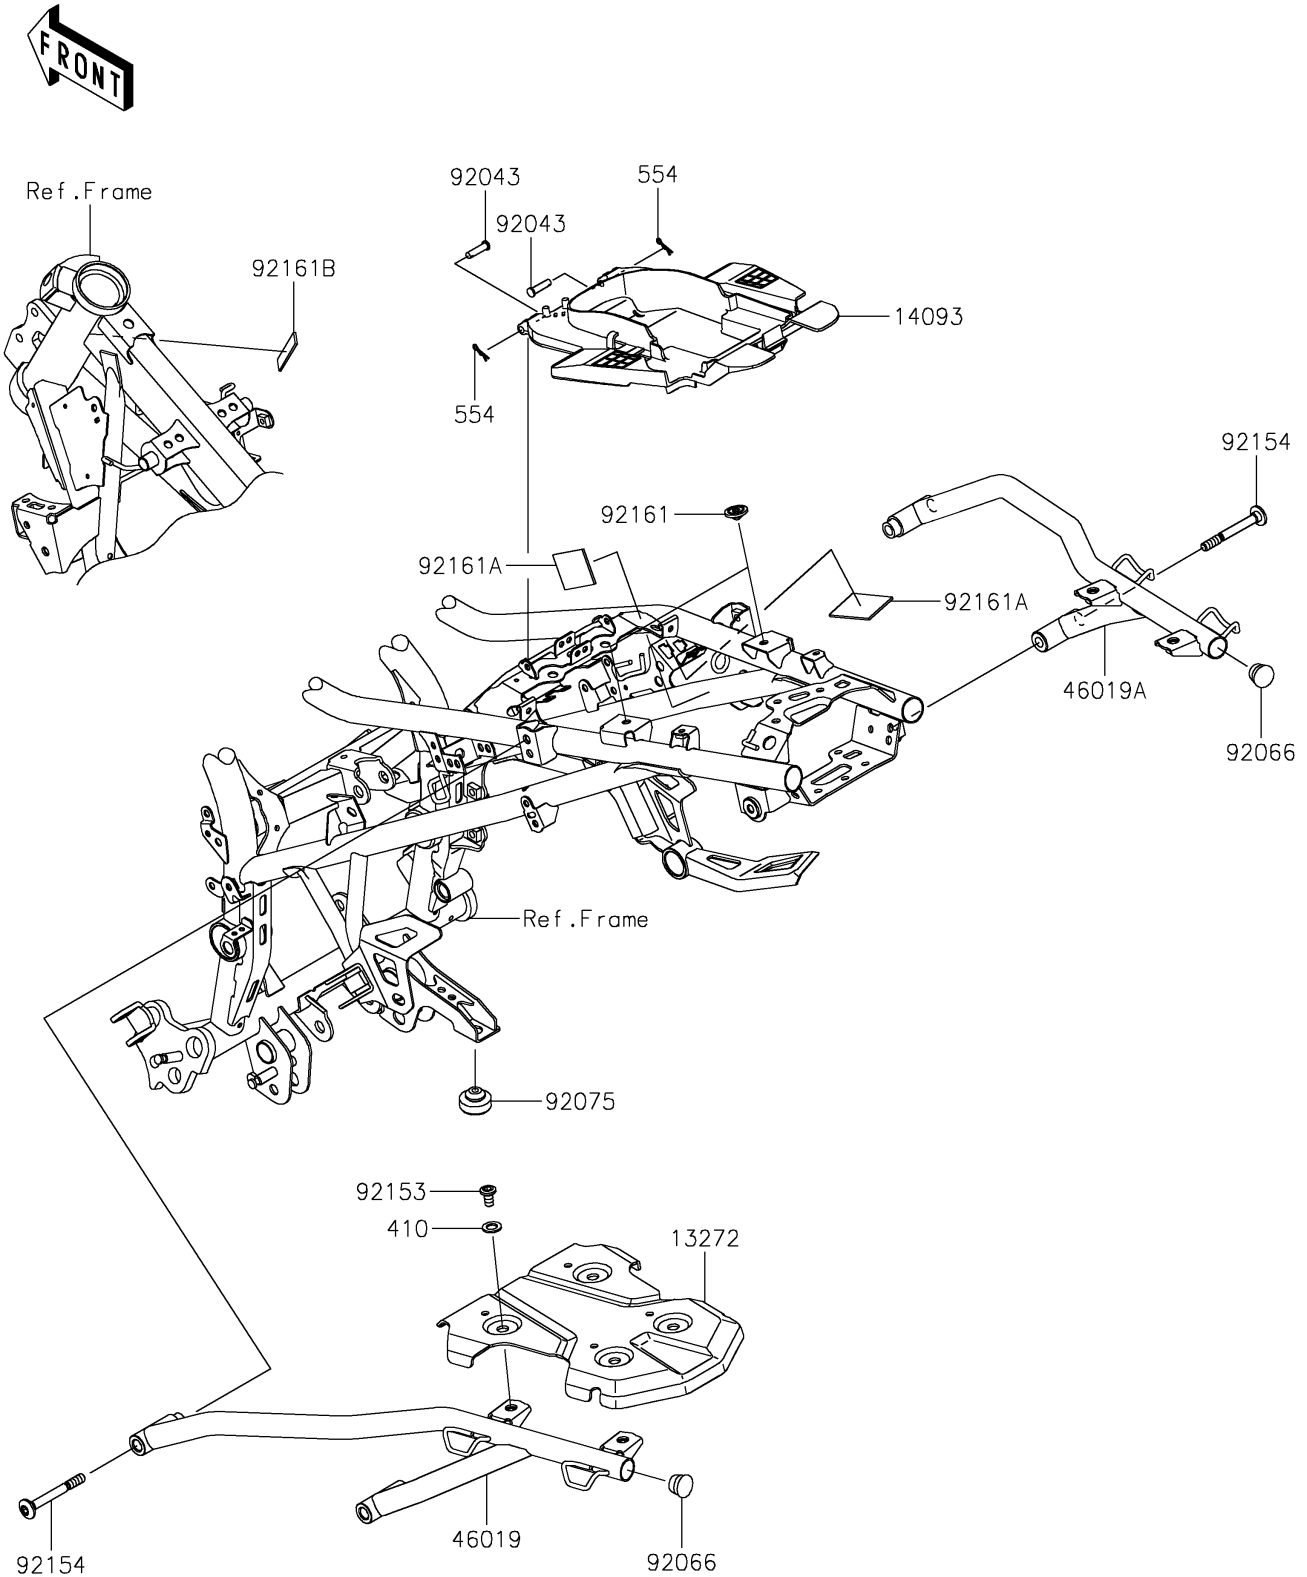

2020 VERSYS®-X 300 PARTS DIAGRAM

Frame Fittings

F2131

2020 VERSYS®-X 300 PARTS LIST

Frame Fittings

ITEM NAME	PART NUMBER	QUANTITY
PLATE (Ref # 13272)	13272-2247	1
COVER,TOOL (Ref # 14093)	14093-0694	1
WASHER-PLAIN-SMALL,10MM (Ref # 410)	410AA1000	4
GRIP-ASSY,LH,F.S.BLACK (Ref # 46019)	46019-0070-18R	1
GRIP-ASSY,RH,F.S.BLACK (Ref # 46019A)	46019-0071-18R	1
PIN-SNAP,1.2X21.2 (Ref # 554)	554DA0600	2
PIN,6X23 (Ref # 92043)	92043-0746	2
PLUG (Ref # 92066)	92066-1220	2
DAMPER (Ref # 92075)	92075-1045	1
BOLT,SOCKET,8X15 (Ref # 92153)	92153-1810	4
BOLT,SOCKET,8X73 (Ref # 92154)	92154-2339	4
DAMPER,8X22X10 (Ref # 92161)	92161-1685	2
DAMPER (Ref # 92161A)	92161-1883	2
DAMPER,13X48X2 (Ref # 92161B)	92161-1972	1