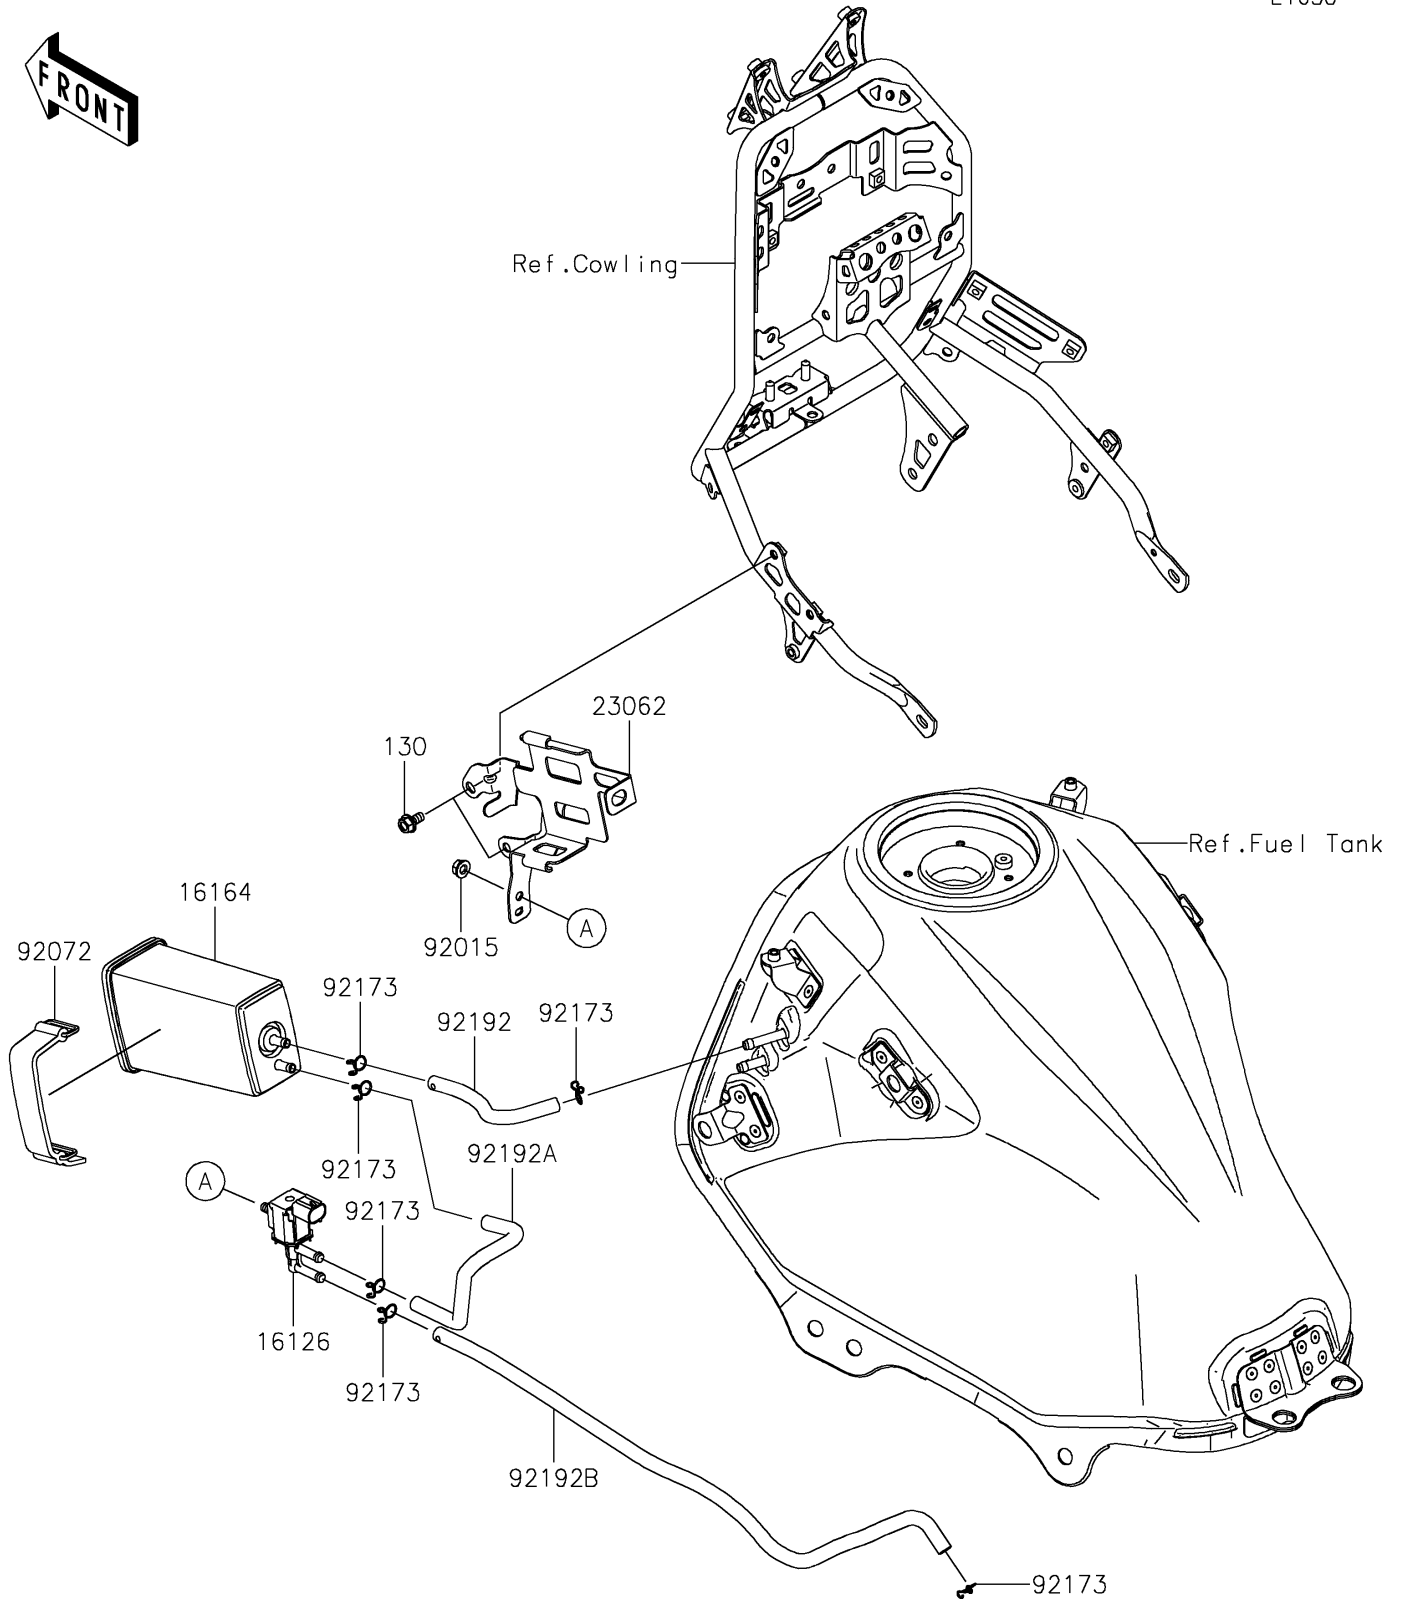

2020 VERSYS®-X 300 PARTS DIAGRAM

Fuel Evaporative System(CA)

E1650

2020 VERSYS®-X 300 PARTS LIST

Fuel Evaporative System(CA)

ITEM NAME	PART NUMBER	QUANTITY
BOLT-FLANGED,6X12 (Ref # 130)	130BA0612	2
VALVE,SOLENOID (Ref # 16126)	16126-0705	1
CANISTER (Ref # 16164)	16164-0012	1
BRACKET-COMP,CANISTER (Ref # 23062)	23062-0910	1
NUT,FLANGED,6MM (Ref # 92015)	92015-1367	1
BAND,L=90 (Ref # 92072)	92072-0135	1
CLAMP (Ref # 92173)	92173-0050	6
TUBE,TANK-CANISTER (Ref # 92192)	92192-1729	1
TUBE,CANISTER-VALVE (Ref # 92192A)	92192-1730	1
TUBE,VALVE-THROTTLE BODY (Ref # 92192B)	92192-1731	1