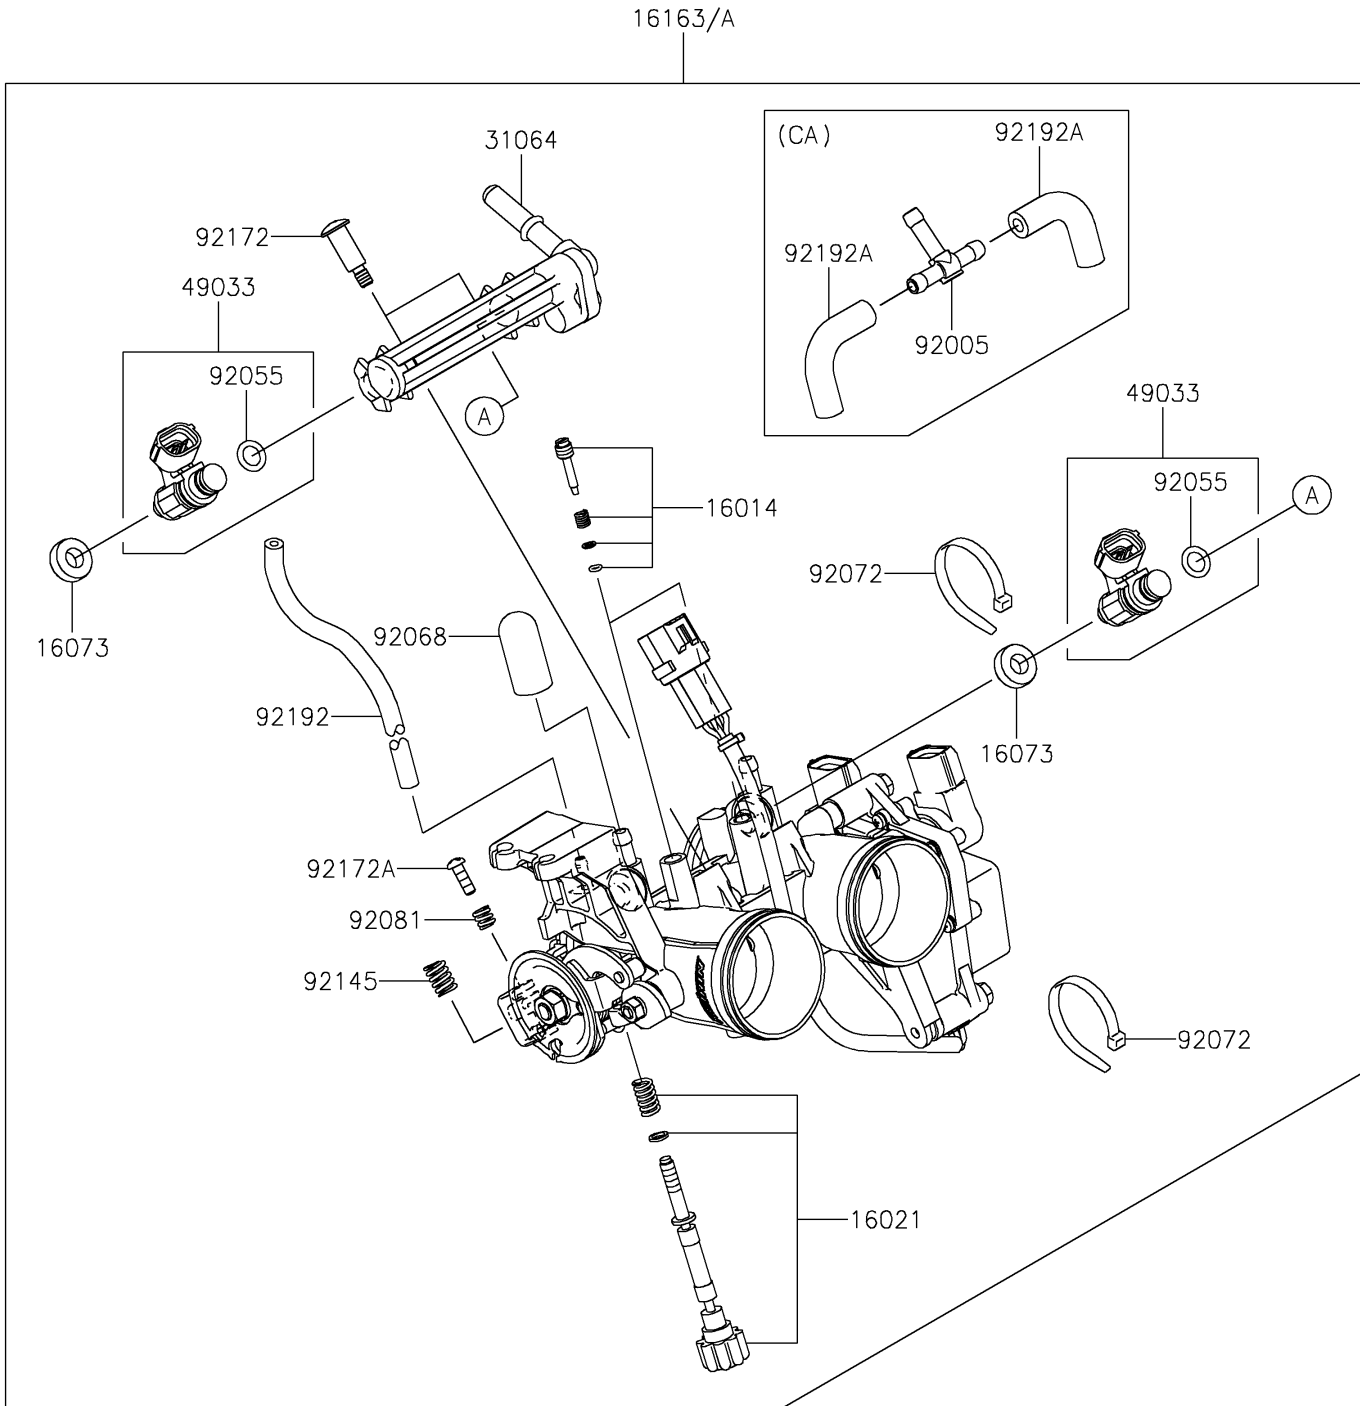

2020 VERSYS®-X 300 PARTS DIAGRAM

Throttle

E1510

2020 VERSYS®-X 300 PARTS LIST

Throttle

ITEM NAME	PART NUMBER	QUANTITY
SCREW-PILOT AIR (Ref # 16014)	16014-0002	2
SCREW-THROTTLE STOP (Ref # 16021)	16021-0027	1
INSULATOR (Ref # 16073)	16073-0129	2
THROTTLE-ASSY,TTK32 (Ref # 16163)	16163-0746	1
THROTTLE-ASSY (Ref # 16163A)	16163-0750	1
PIPE-COMP,FUEL (Ref # 31064)	31064-0164	1
NOZZLE-INJECTION (Ref # 49033)	49033-0558	2
FITTING,3WAY (Ref # 92005)	92005-0730	1
RING-O,INJECTION NOZZLE (Ref # 92055)	92055-0124	2
PLUG,12X25 (Ref # 92068)	92068-006	2
BAND,SUB-HARNESS (Ref # 92072)	92072-0012	2
SPRING (Ref # 92081)	92081-1620	1
SPRING (Ref # 92145)	92145-0656	1
SCREW,PIPE INJECTION (Ref # 92172)	92172-0064	2
SCREW (Ref # 92172A)	92172-0129	1
TUBE,3X7X200 (Ref # 92192)	92192-1170	1
TUBE (Ref # 92192A)	92192-1918	2