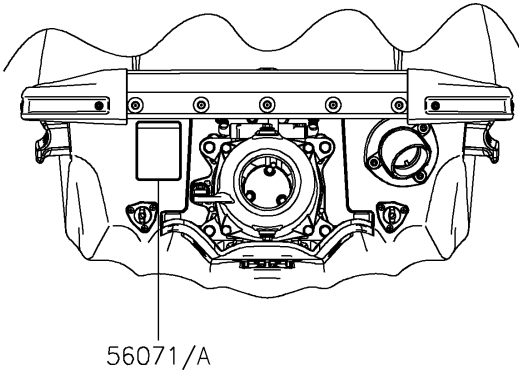

2017 JET SKI® SX-R™ PARTS DIAGRAM

Labels

F3183

2017 JET SKI® SX-R™ PARTS LIST

Labels

ITEM NAME	PART NUMBER	QUANTITY
LABEL,FIRE EXTINGUISHER (Ref # 56030)	56030-3755	1
LABEL,FIRE EXTINGUISHER (Ref # 56030A)	56030-3757	1
LABEL-WARNING,RIGHTING (Ref # 56071)	56071-0398	1
LABEL-WARNING,RIGHTING (Ref # 56071A)	56071-0399	1
LABEL-WARNING,FUEL SUPPLY (Ref # 56071B)	56071-0424	1
LABEL-WARNING,FUEL SUPPLY (Ref # 56071C)	56071-0425	1
LABEL-WARNING,IMPORTANT SAFETY (Ref # 56071D)	56071-0658	1
LABEL-WARNING,AVOID COLLISIONS (Ref # 56071E)	56071-0665	1
LABEL-WARNING,IMPORTANT SAFETY (Ref # 56071F)	56071-0669	1
LABEL-WARNING,AVOID COLLISIONS (Ref # 56071G)	56071-0670	1