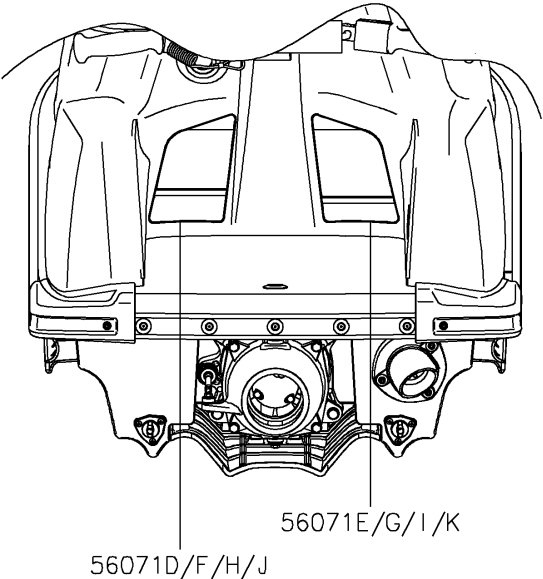

2017 JET SKI® SX-R™ PARTS DIAGRAM

Labels

F3183

2017 JET SKI® SX-R™ PARTS LIST

Labels

ITEM NAME	PART NUMBER	QUANTITY
LABEL,FIRE EXTINGUISHER (Ref # 56030)	56030-3755	1
LABEL,FIRE EXTINGUISHER (Ref # 56030A)	56030-3757	1
LABEL-WARNING,RIGHTING (Ref # 56071)	56071-0398	1
LABEL-WARNING,RIGHTING (Ref # 56071A)	56071-0399	1
LABEL-WARNING,FUEL SUPPLY (Ref # 56071B)	56071-0424	1
LABEL-WARNING,FUEL SUPPLY (Ref # 56071C)	56071-0425	1
LABEL-WARNING,IMPORTANT SAFETY (Ref # 56071D)	56071-0658	1
LABEL-WARNING,AVOID COLLISIONS (Ref # 56071E)	56071-0665	1
LABEL-WARNING,IMPORTANT SAFETY (Ref # 56071F)	56071-0669	1
LABEL-WARNING,AVOID COLLISIONS (Ref # 56071G)	56071-0670	1