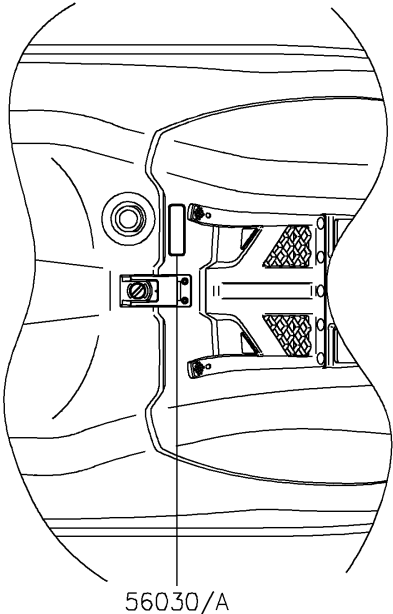

2017 JET SKI® SX-R™ PARTS DIAGRAM

Labels

F3183

2017 JET SKI® SX-R™ PARTS LIST

Labels

ITEM NAME	PART NUMBER	QUANTITY
LABEL,FIRE EXTINGUISHER (Ref # 56030)	56030-3755	1
LABEL,FIRE EXTINGUISHER (Ref # 56030A)	56030-3757	1
LABEL-WARNING,RIGHTING (Ref # 56071)	56071-0398	1
LABEL-WARNING,RIGHTING (Ref # 56071A)	56071-0399	1
LABEL-WARNING,FUEL SUPPLY (Ref # 56071B)	56071-0424	1
LABEL-WARNING,FUEL SUPPLY (Ref # 56071C)	56071-0425	1
LABEL-WARNING,IMPORTANT SAFETY (Ref # 56071D)	56071-0658	1
LABEL-WARNING,AVOID COLLISIONS (Ref # 56071E)	56071-0665	1
LABEL-WARNING,IMPORTANT SAFETY (Ref # 56071F)	56071-0669	1
LABEL-WARNING,AVOID COLLISIONS (Ref # 56071G)	56071-0670	1