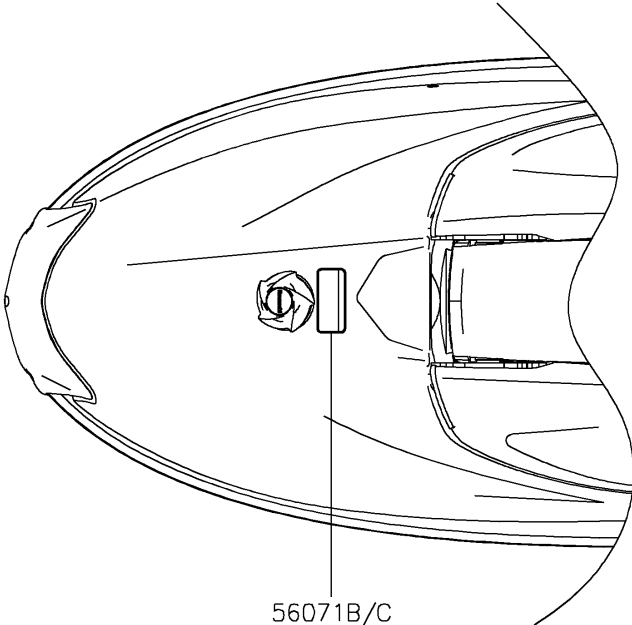

2017 JET SKI® SX-R™ PARTS DIAGRAM

Labels

F3183

2017 JET SKI® SX-R™ PARTS LIST

Labels

ITEM NAME	PART NUMBER	QUANTITY
LABEL,FIRE EXTINGUISHER (Ref # 56030)	56030-3755	1
LABEL,FIRE EXTINGUISHER (Ref # 56030A)	56030-3757	1
LABEL-WARNING,RIGHTING (Ref # 56071)	56071-0398	1
LABEL-WARNING,RIGHTING (Ref # 56071A)	56071-0399	1
LABEL-WARNING,FUEL SUPPLY (Ref # 56071B)	56071-0424	1
LABEL-WARNING,FUEL SUPPLY (Ref # 56071C)	56071-0425	1
LABEL-WARNING,IMPORTANT SAFETY (Ref # 56071D)	56071-0658	1
LABEL-WARNING,AVOID COLLISIONS (Ref # 56071E)	56071-0665	1
LABEL-WARNING,IMPORTANT SAFETY (Ref # 56071F)	56071-0669	1
LABEL-WARNING,AVOID COLLISIONS (Ref # 56071G)	56071-0670	1