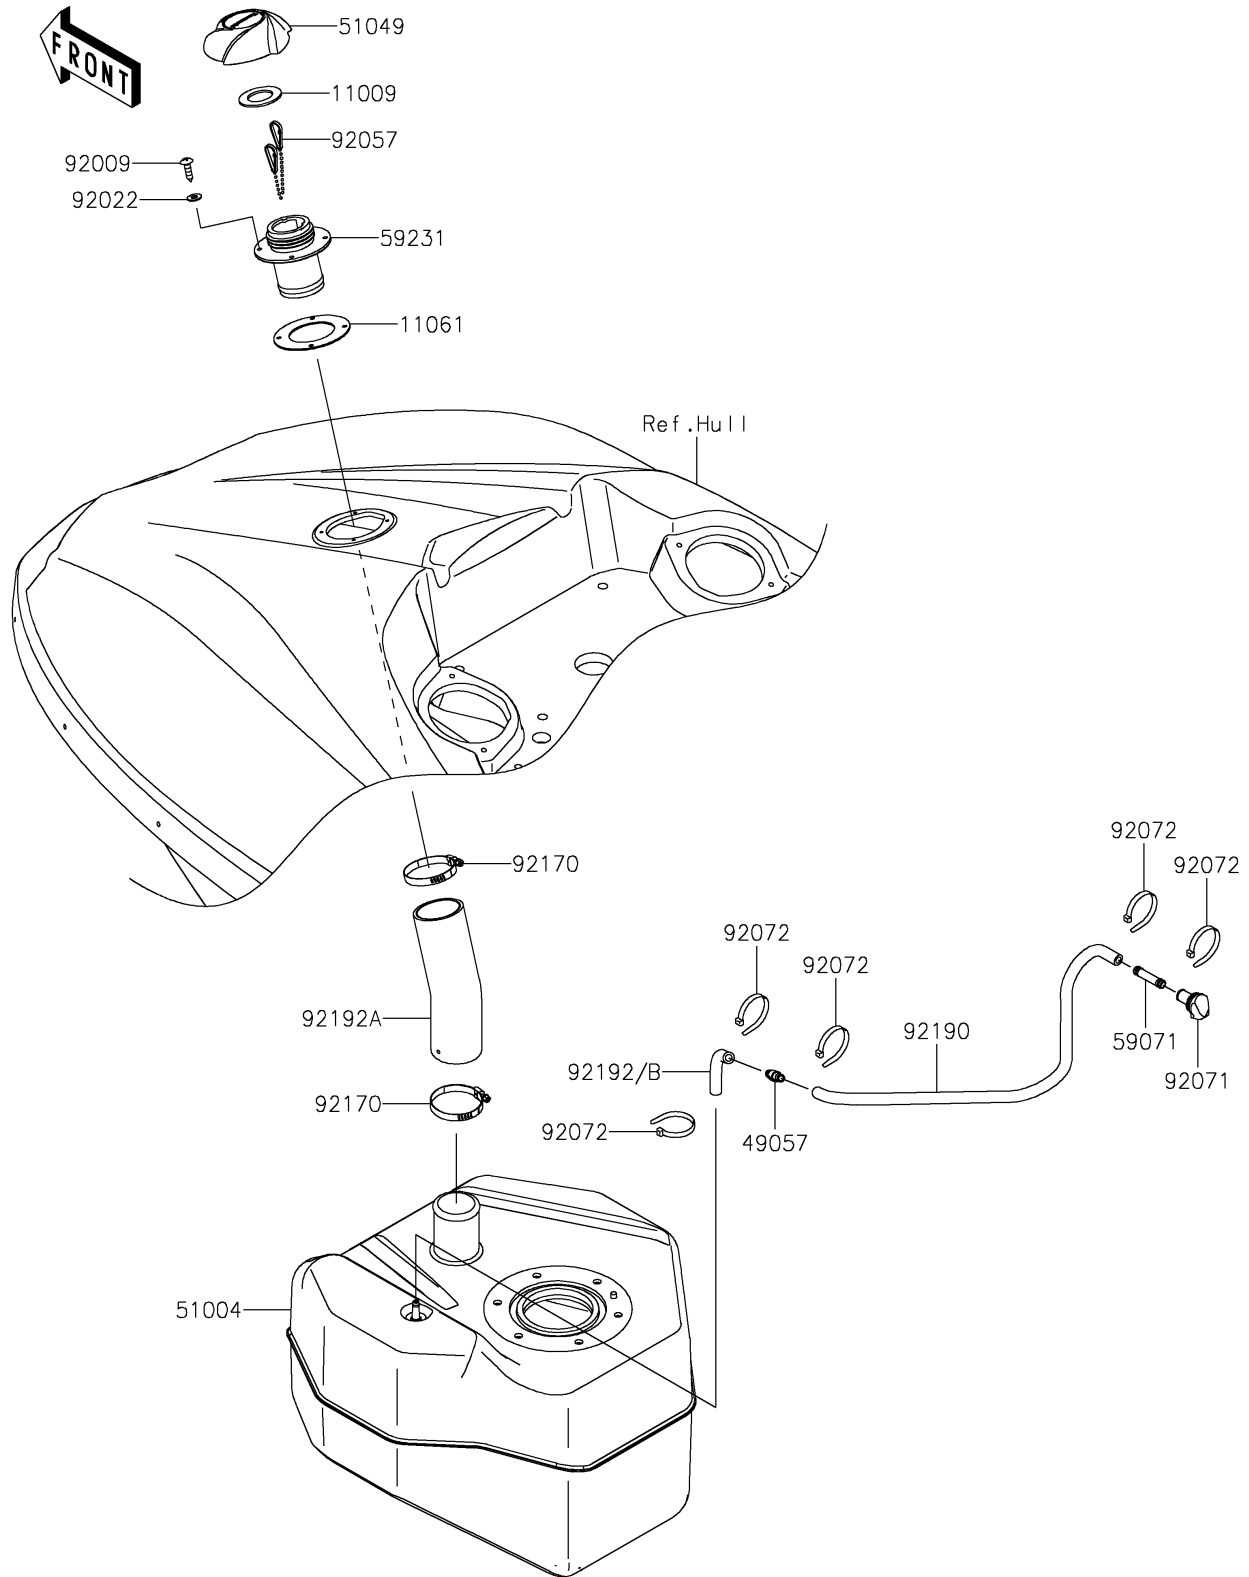

2017 JET SKI® SX-R™ PARTS DIAGRAM

Fuel Tank

F3173

2017 JET SKI® SX-R™ PARTS LIST

Fuel Tank

ITEM NAME	PART NUMBER	QUANTITY
GASKET,TANK CAP (Ref # 11009)	11009-3020	1
GASKET (Ref # 11061)	11061-3701	1
VALVE-RELIEF (Ref # 49057)	49057-0002	1
TANK-FUEL (Ref # 51004)	51004-0012	1
CAP-TANK,FUEL (Ref # 51049)	51049-0712	1
JOINT (Ref # 59071)	59071-3764	1
FILLER,FUEL TANK (Ref # 59231)	59231-3734	1
SCREW,TAPPING,4X16 (Ref # 92009)	92009-3849	1
WASHER (Ref # 92022)	92022-563	1
CHAIN,COVER,L=100 (Ref # 92057)	92057-3704	1
GROMMET (Ref # 92071)	92071-3841	1
BAND,L=100.08 (Ref # 92072)	92072-3882	1
CLAMP (Ref # 92170)	92170-1674	1
TUBE,5.8X10.8X500 (Ref # 92190)	92190-3846	1
TUBE,5.8X11X100 (Ref # 92192)	92192-1103	1
TUBE (Ref # 92192A)	92192-1707	1