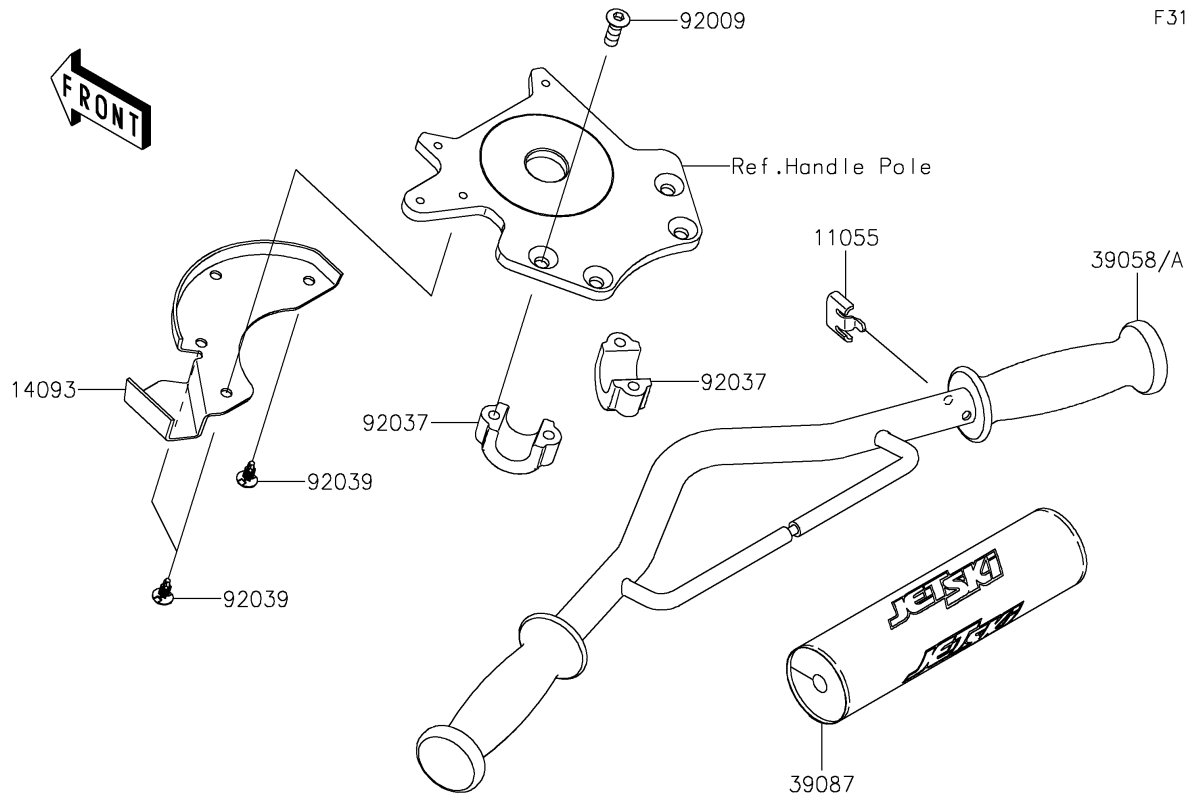

# 2017 JET SKI® SX-R™ PARTS DIAGRAM

## Handlebar

F3172

## 2017 JET SKI® SX-R™ PARTS LIST

### Handlebar

ITEM NAME	PART NUMBER	QUANTITY
BRACKET,THROTTLE LEVER (Ref # 11055)	11055-3709	1
HOLDER,SWITCH (Ref # 13091)	13091-3726	1
SHAFT (Ref # 13107)	13107-3740	1
COVER (Ref # 14093)	14093-0599	1
SCREW-PAN-CROS,5X20 (Ref # 220)	220R0520	4
SCREW-CSK-CROS,6X25 (Ref # 221)	221R0625	1
SWITCH,STOP&START (Ref # 27010)	27010-3780	1
SWITCH-ASSY,STOP&START (Ref # 27045)	27045-3760	1
CASE,LWR,SWITCH (Ref # 32099)	32099-3725	1
CASE,FR,SWITCH (Ref # 32099A)	32099-3818	1
CASE,UPP,SWITCH (Ref # 32099B)	32099-3860	1
HANDLE-COMP,F.BLACK (Ref # 39058)	39058-0030-6Z	1
HOUSING-CONTROL (Ref # 39063)	39063-3727	1
LEVER-ASSY-THROTTLE (Ref # 39074)	39074-3726	1
LEVER-THROTTLE (Ref # 39075)	39075-3714	1
PAD-HANDLE (Ref # 39087)	39087-0012	1
W-PLAIN-S,5MM (Ref # 410)	410S0500	4
SCREW,8X22 (Ref # 92009)	92009-3701	4
SCREW,6X30 (Ref # 92009A)	92009-3837	2
RING-SNAP (Ref # 92033)	92033-3723	1
CLAMP,HANDLEBAR (Ref # 92037)	92037-503	2
RIVET (Ref # 92039)	92039-3787	3
BAND,TETHER SWITCH (Ref # 92072)	92072-3809	1
SPRING (Ref # 92144)	92144-3749	1
WASHER (Ref # 92200)	92200-3738	2