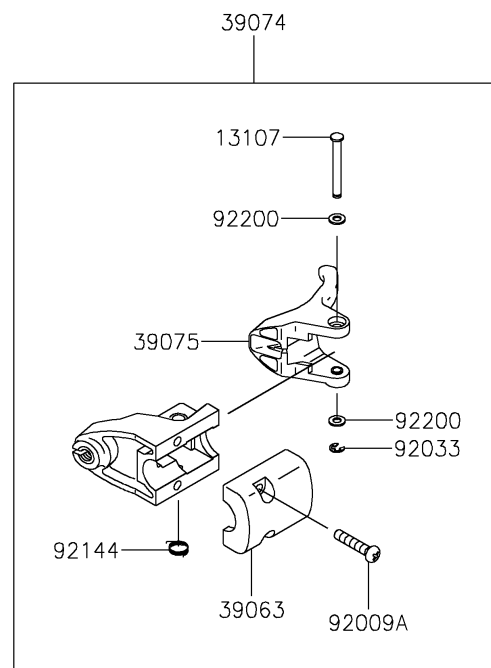

## 2017 JET SKI® SX-R™ PARTS DIAGRAM

Handlebar

F3172

## 2017 JET SKI® SX-R™ PARTS LIST

Handlebar

ITEM NAME	PART NUMBER	QUANTITY
BRACKET,THROTTLE LEVER (Ref # 11055)	11055-3709	1
HOLDER,SWITCH (Ref # 13091)	13091-3726	1
SHAFT (Ref # 13107)	13107-3740	1
COVER (Ref # 14093)	14093-0599	1
SCREW-PAN-CROS,5X20 (Ref # 220)	220R0520	1
SCREW-CSK-CROS,6X25 (Ref # 221)	221R0625	1
SWITCH,STOP&START (Ref # 27010)	27010-3780	1
SWITCH-ASSY,STOP&START (Ref # 27045)	27045-3760	1
CASE,LWR,SWITCH (Ref # 32099)	32099-3725	1
CASE,FR,SWITCH (Ref # 32099A)	32099-3818	1
CASE,UPP,SWITCH (Ref # 32099B)	32099-3860	1
HANDLE-COMP,F.BLACK (Ref # 39058)	39058-0030-6Z	1
HOUSING-CONTROL (Ref # 39063)	39063-3727	1
LEVER-ASSY-THROTTLE (Ref # 39074)	39074-3726	1
LEVER-THROTTLE (Ref # 39075)	39075-3714	1
PAD-HANDLE (Ref # 39087)	39087-0012	1
W-PLAIN-S,5MM (Ref # 410)	410S0500	1
SCREW,8X22 (Ref # 92009)	92009-3701	1
SCREW,6X30 (Ref # 92009A)	92009-3837	1
RING-SNAP (Ref # 92033)	92033-3723	1
CLAMP,HANDLEBAR (Ref # 92037)	92037-503	1
RIVET (Ref # 92039)	92039-3787	1
BAND,TETHER SWITCH (Ref # 92072)	92072-3809	1
SPRING (Ref # 92144)	92144-3749	1
WASHER (Ref # 92200)	92200-3738	1