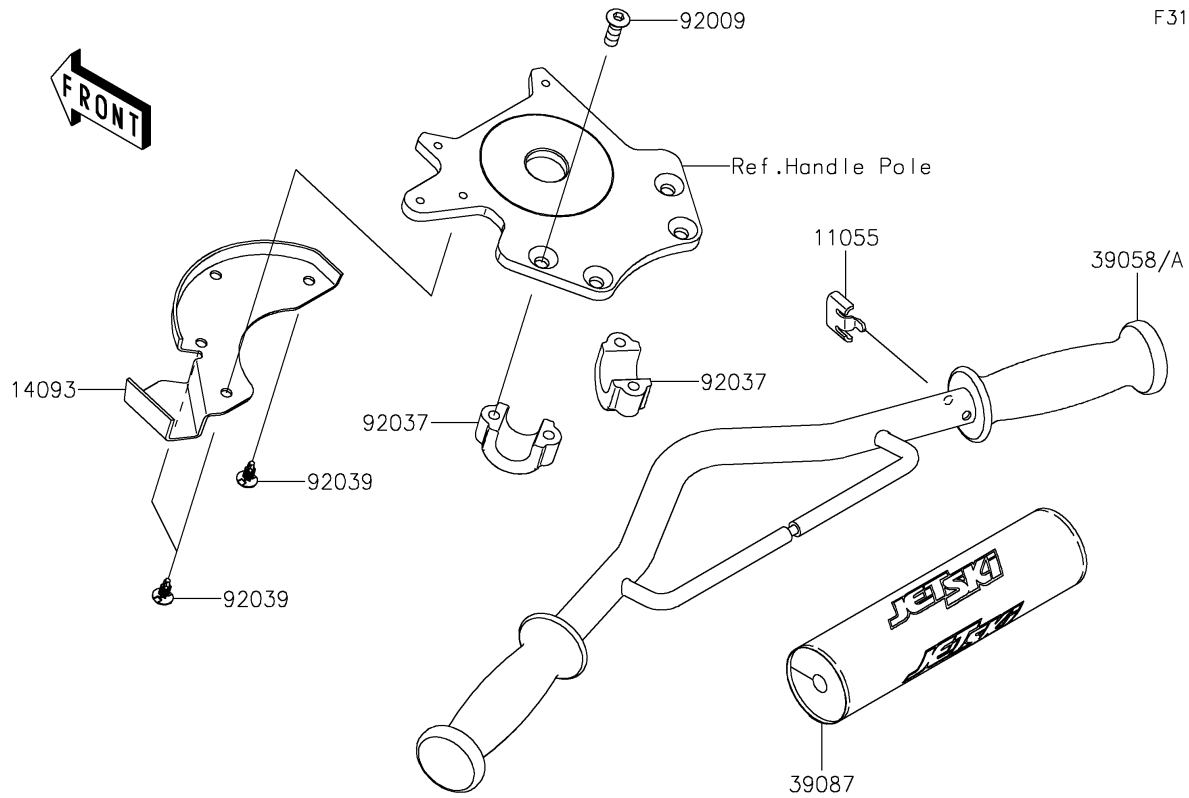

## 2017 JET SKI® SX-R™ PARTS DIAGRAM

Handlebar

F3172

## 2017 JET SKI® SX-R™ PARTS LIST

Handlebar

ITEM NAME	PART NUMBER	QUANTITY
BRACKET,THROTTLE LEVER (Ref # 11055)	11055-3709	1
HOLDER,SWITCH (Ref # 13091)	13091-3726	1
SHAFT (Ref # 13107)	13107-3740	1
COVER (Ref # 14093)	14093-0599	1
SCREW-PAN-CROS,5X20 (Ref # 220)	220R0520	1
SCREW-CSK-CROS,6X25 (Ref # 221)	221R0625	1
SWITCH,STOP&START (Ref # 27010)	27010-3780	1
SWITCH-ASSY,STOP&START (Ref # 27045)	27045-3760	1
CASE,LWR,SWITCH (Ref # 32099)	32099-3725	1
CASE,FR,SWITCH (Ref # 32099A)	32099-3818	1
CASE,UPP,SWITCH (Ref # 32099B)	32099-3860	1
HANDLE-COMP,F.BLACK (Ref # 39058)	39058-0030-6Z	1
HOUSING-CONTROL (Ref # 39063)	39063-3727	1
LEVER-ASSY-THROTTLE (Ref # 39074)	39074-3726	1
LEVER-THROTTLE (Ref # 39075)	39075-3714	1
PAD-HANDLE (Ref # 39087)	39087-0012	1
W-PLAIN-S,5MM (Ref # 410)	410S0500	1
SCREW,8X22 (Ref # 92009)	92009-3701	1
SCREW,6X30 (Ref # 92009A)	92009-3837	1
RING-SNAP (Ref # 92033)	92033-3723	1
CLAMP,HANDLEBAR (Ref # 92037)	92037-503	1
RIVET (Ref # 92039)	92039-3787	1
BAND,TETHER SWITCH (Ref # 92072)	92072-3809	1
SPRING (Ref # 92144)	92144-3749	1
WASHER (Ref # 92200)	92200-3738	1