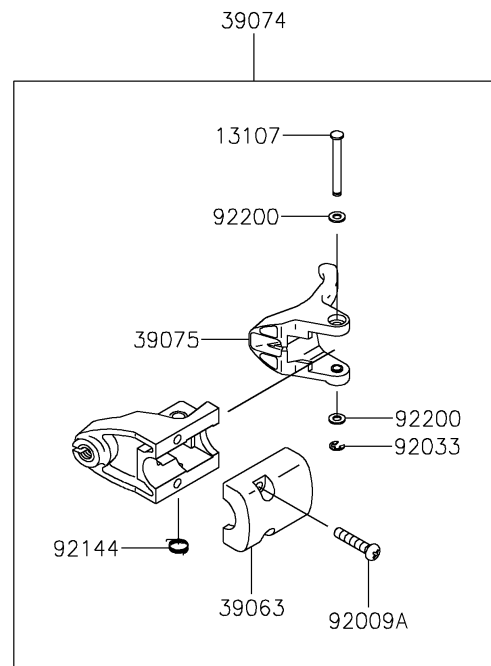

# 2017 JET SKI® SX-R™ PARTS DIAGRAM

## Handlebar

F3172

### Handlebar

ITEM NAME	PART NUMBER	QUANTITY
BRACKET,THROTTLE LEVER (Ref # 11055)	11055-3709	1
HOLDER,SWITCH (Ref # 13091)	13091-3726	1
SHAFT (Ref # 13107)	13107-3740	1
COVER (Ref # 14093)	14093-0599	1
SCREW-PAN-CROS,5X20 (Ref # 220)	220R0520	4
SCREW-CSK-CROS,6X25 (Ref # 221)	221R0625	1
SWITCH,STOP&START (Ref # 27010)	27010-3780	1
SWITCH-ASSY,STOP&START (Ref # 27045)	27045-3760	1
CASE,LWR,SWITCH (Ref # 32099)	32099-3725	1
CASE,FR,SWITCH (Ref # 32099A)	32099-3818	1
CASE,UPP,SWITCH (Ref # 32099B)	32099-3860	1
HANDLE-COMP,F.BLACK (Ref # 39058)	39058-0030-6Z	1
HOUSING-CONTROL (Ref # 39063)	39063-3727	1
LEVER-ASSY-THROTTLE (Ref # 39074)	39074-3726	1
LEVER-THROTTLE (Ref # 39075)	39075-3714	1
PAD-HANDLE (Ref # 39087)	39087-0012	1
W-PLAIN-S,5MM (Ref # 410)	410S0500	4
SCREW,8X22 (Ref # 92009)	92009-3701	4
SCREW,6X30 (Ref # 92009A)	92009-3837	2
RING-SNAP (Ref # 92033)	92033-3723	1
CLAMP,HANDLEBAR (Ref # 92037)	92037-503	2
RIVET (Ref # 92039)	92039-3787	3
BAND,TETHER SWITCH (Ref # 92072)	92072-3809	1
SPRING (Ref # 92144)	92144-3749	1
WASHER (Ref # 92200)	92200-3738	2