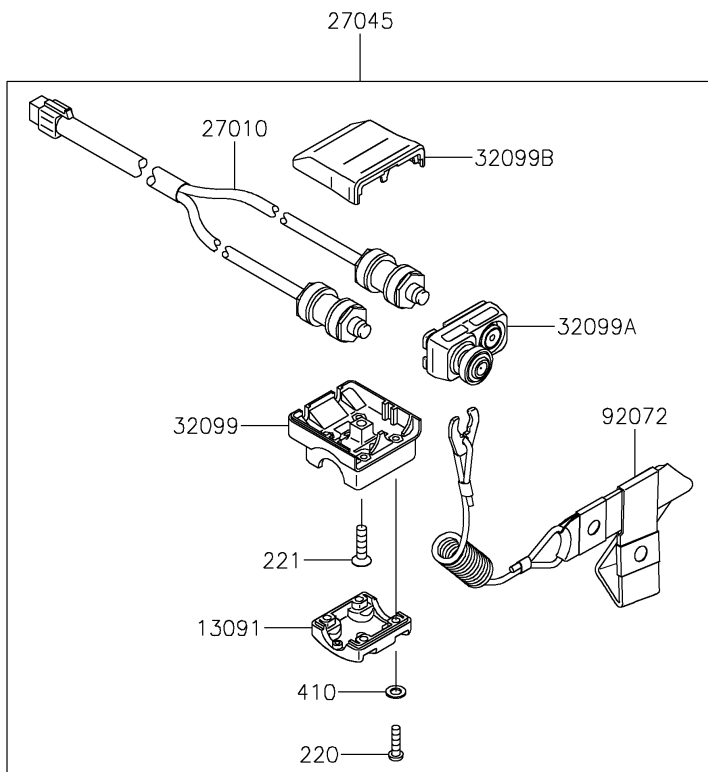

# 2017 JET SKI® SX-R™ PARTS DIAGRAM

## Handlebar

F3172

### Handlebar

ITEM NAME	PART NUMBER	QUANTITY
BRACKET,THROTTLE LEVER (Ref # 11055)	11055-3709	1
HOLDER,SWITCH (Ref # 13091)	13091-3726	1
SHAFT (Ref # 13107)	13107-3740	1
COVER (Ref # 14093)	14093-0599	1
SCREW-PAN-CROS,5X20 (Ref # 220)	220R0520	4
SCREW-CSK-CROS,6X25 (Ref # 221)	221R0625	1
SWITCH,STOP&START (Ref # 27010)	27010-3780	1
SWITCH-ASSY,STOP&START (Ref # 27045)	27045-3760	1
CASE,LWR,SWITCH (Ref # 32099)	32099-3725	1
CASE,FR,SWITCH (Ref # 32099A)	32099-3818	1
CASE,UPP,SWITCH (Ref # 32099B)	32099-3860	1
HANDLE-COMP,F.BLACK (Ref # 39058)	39058-0030-6Z	1
HOUSING-CONTROL (Ref # 39063)	39063-3727	1
LEVER-ASSY-THROTTLE (Ref # 39074)	39074-3726	1
LEVER-THROTTLE (Ref # 39075)	39075-3714	1
PAD-HANDLE (Ref # 39087)	39087-0012	1
W-PLAIN-S,5MM (Ref # 410)	410S0500	4
SCREW,8X22 (Ref # 92009)	92009-3701	4
SCREW,6X30 (Ref # 92009A)	92009-3837	2
RING-SNAP (Ref # 92033)	92033-3723	1
CLAMP,HANDLEBAR (Ref # 92037)	92037-503	2
RIVET (Ref # 92039)	92039-3787	3
BAND,TETHER SWITCH (Ref # 92072)	92072-3809	1
SPRING (Ref # 92144)	92144-3749	1
WASHER (Ref # 92200)	92200-3738	2