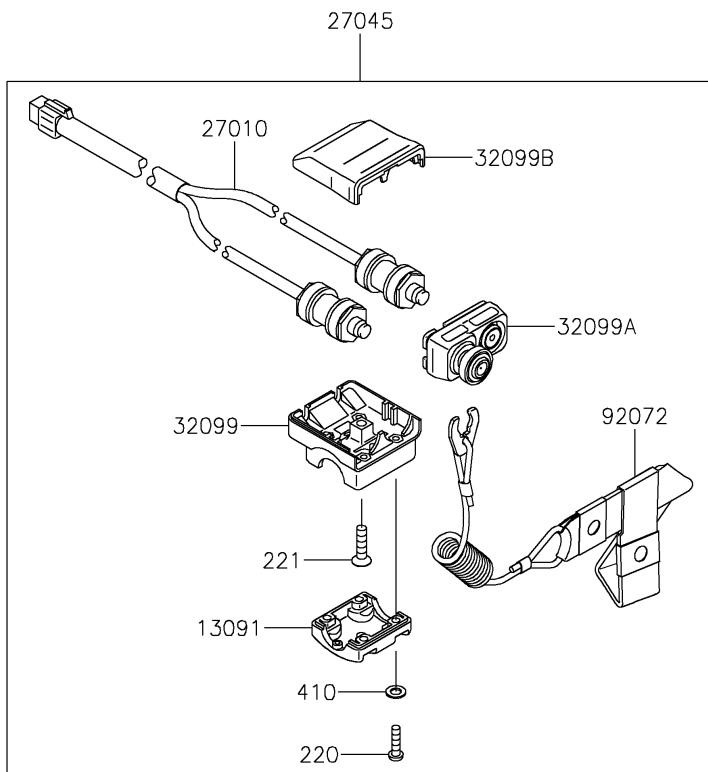

## 2017 JET SKI® SX-R™ PARTS DIAGRAM

Handlebar

F3172

## 2017 JET SKI® SX-R™ PARTS LIST

Handlebar

ITEM NAME	PART NUMBER	QUANTITY
BRACKET,THROTTLE LEVER (Ref # 11055)	11055-3709	1
HOLDER,SWITCH (Ref # 13091)	13091-3726	1
SHAFT (Ref # 13107)	13107-3740	1
COVER (Ref # 14093)	14093-0599	1
SCREW-PAN-CROS,5X20 (Ref # 220)	220R0520	1
SCREW-CSK-CROS,6X25 (Ref # 221)	221R0625	1
SWITCH,STOP&START (Ref # 27010)	27010-3780	1
SWITCH-ASSY,STOP&START (Ref # 27045)	27045-3760	1
CASE,LWR,SWITCH (Ref # 32099)	32099-3725	1
CASE,FR,SWITCH (Ref # 32099A)	32099-3818	1
CASE,UPP,SWITCH (Ref # 32099B)	32099-3860	1
HANDLE-COMP,F.BLACK (Ref # 39058)	39058-0030-6Z	1
HOUSING-CONTROL (Ref # 39063)	39063-3727	1
LEVER-ASSY-THROTTLE (Ref # 39074)	39074-3726	1
LEVER-THROTTLE (Ref # 39075)	39075-3714	1
PAD-HANDLE (Ref # 39087)	39087-0012	1
W-PLAIN-S,5MM (Ref # 410)	410S0500	1
SCREW,8X22 (Ref # 92009)	92009-3701	1
SCREW,6X30 (Ref # 92009A)	92009-3837	1
RING-SNAP (Ref # 92033)	92033-3723	1
CLAMP,HANDLEBAR (Ref # 92037)	92037-503	1
RIVET (Ref # 92039)	92039-3787	1
BAND,TETHER SWITCH (Ref # 92072)	92072-3809	1
SPRING (Ref # 92144)	92144-3749	1
WASHER (Ref # 92200)	92200-3738	1