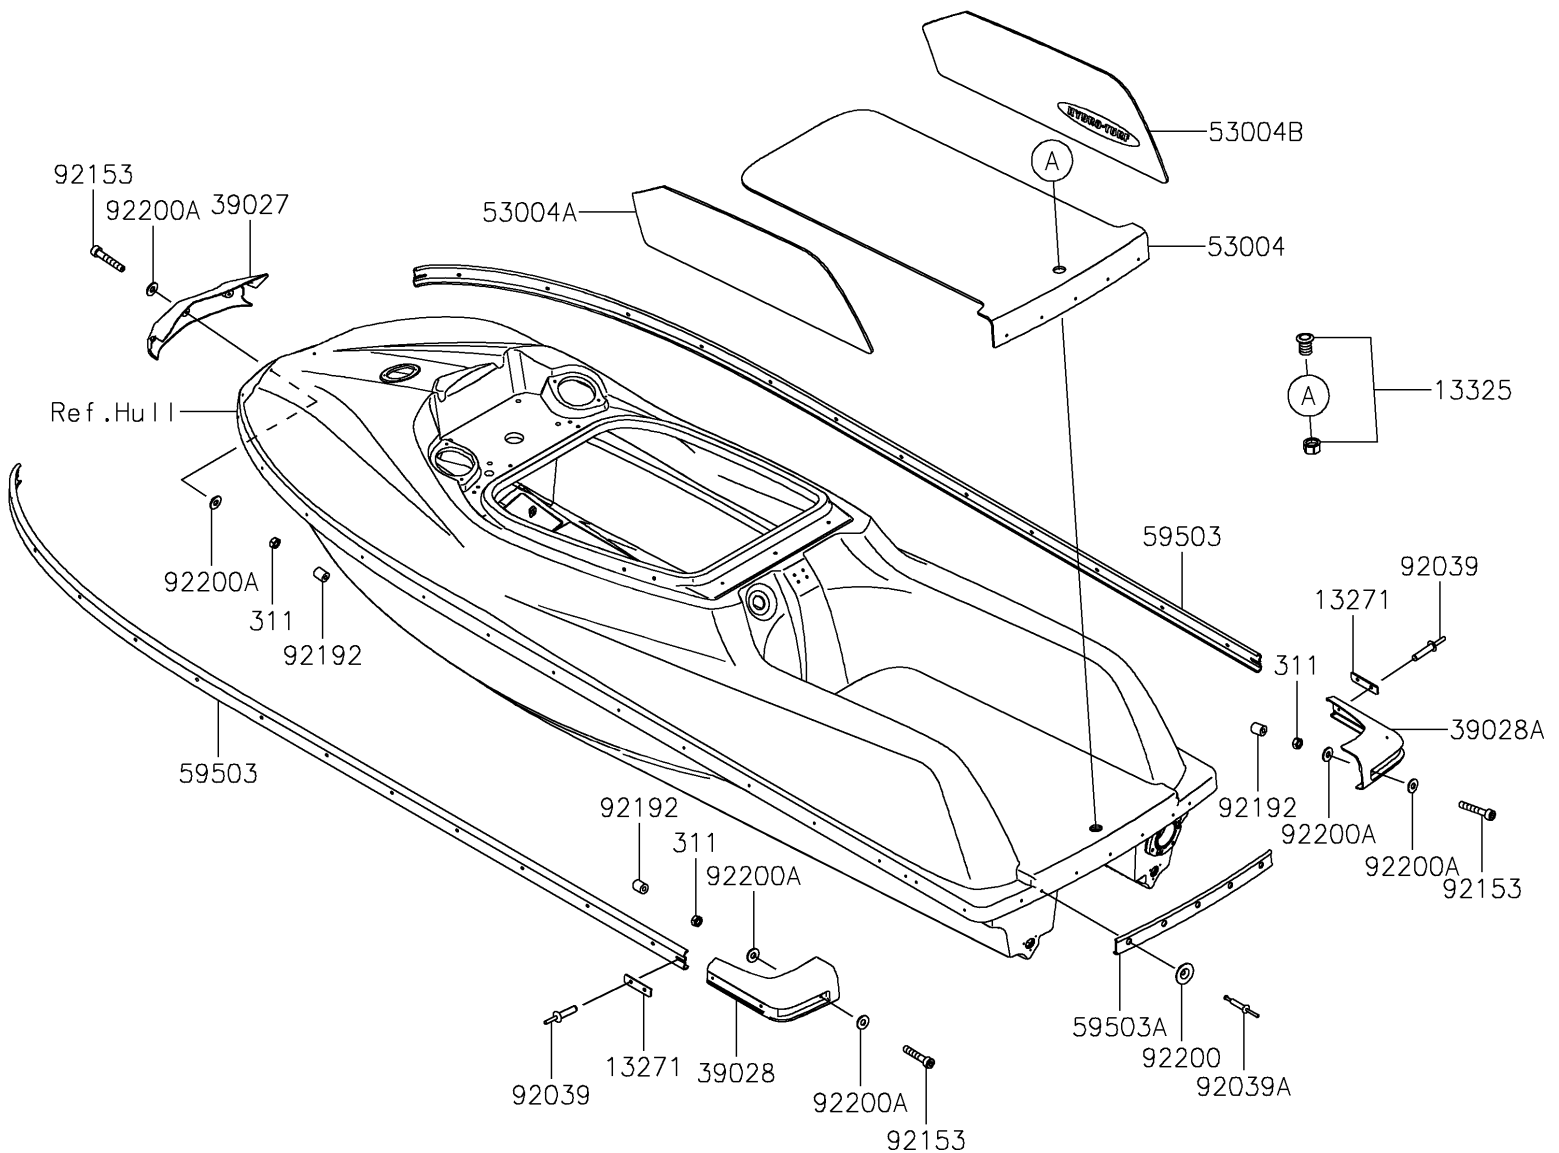

2017 JET SKI® SX-R™ PARTS DIAGRAM

Pads

F3147

2017 JET SKI® SX-R™ PARTS LIST

Pads

ITEM NAME	PART NUMBER	QUANTITY
PLATE (Ref # 13271)	13271-3884	1
BUSHING-ASSY,BLACK (Ref # 13325)	13325-3705	1
NUT-HEX,5MM (Ref # 311)	311R0500	1
BUMPER-FRONT,F.BLACK (Ref # 39027)	39027-0001-6Z	1
BUMPER-REAR,LH,F.BLACK (Ref # 39028)	39028-0001-6Z	1
BUMPER-REAR,RH,F.BLACK (Ref # 39028A)	39028-0002-6Z	1
MAT,CNT (Ref # 53004)	53004-0615	1
MAT,LH (Ref # 53004A)	53004-0617	1
MAT,RH (Ref # 53004B)	53004-0618	1
FENDER-BOAT,F.BLACK (Ref # 59503)	59503-0001-6Z	1
FENDER-BOAT,F.BLACK (Ref # 59503A)	59503-0002-6Z	1
RIVET (Ref # 92039)	92039-3778	1
RIVET (Ref # 92039A)	92039-3779	1
BOLT,SOCKET,5X30 (Ref # 92153)	92153-3742	1
TUBE,3.5X8.5X10 (Ref # 92192)	92192-1829	1
WASHER (Ref # 92200)	92200-3790	1
WASHER,5X12X1 (Ref # 92200A)	92200-3796	1