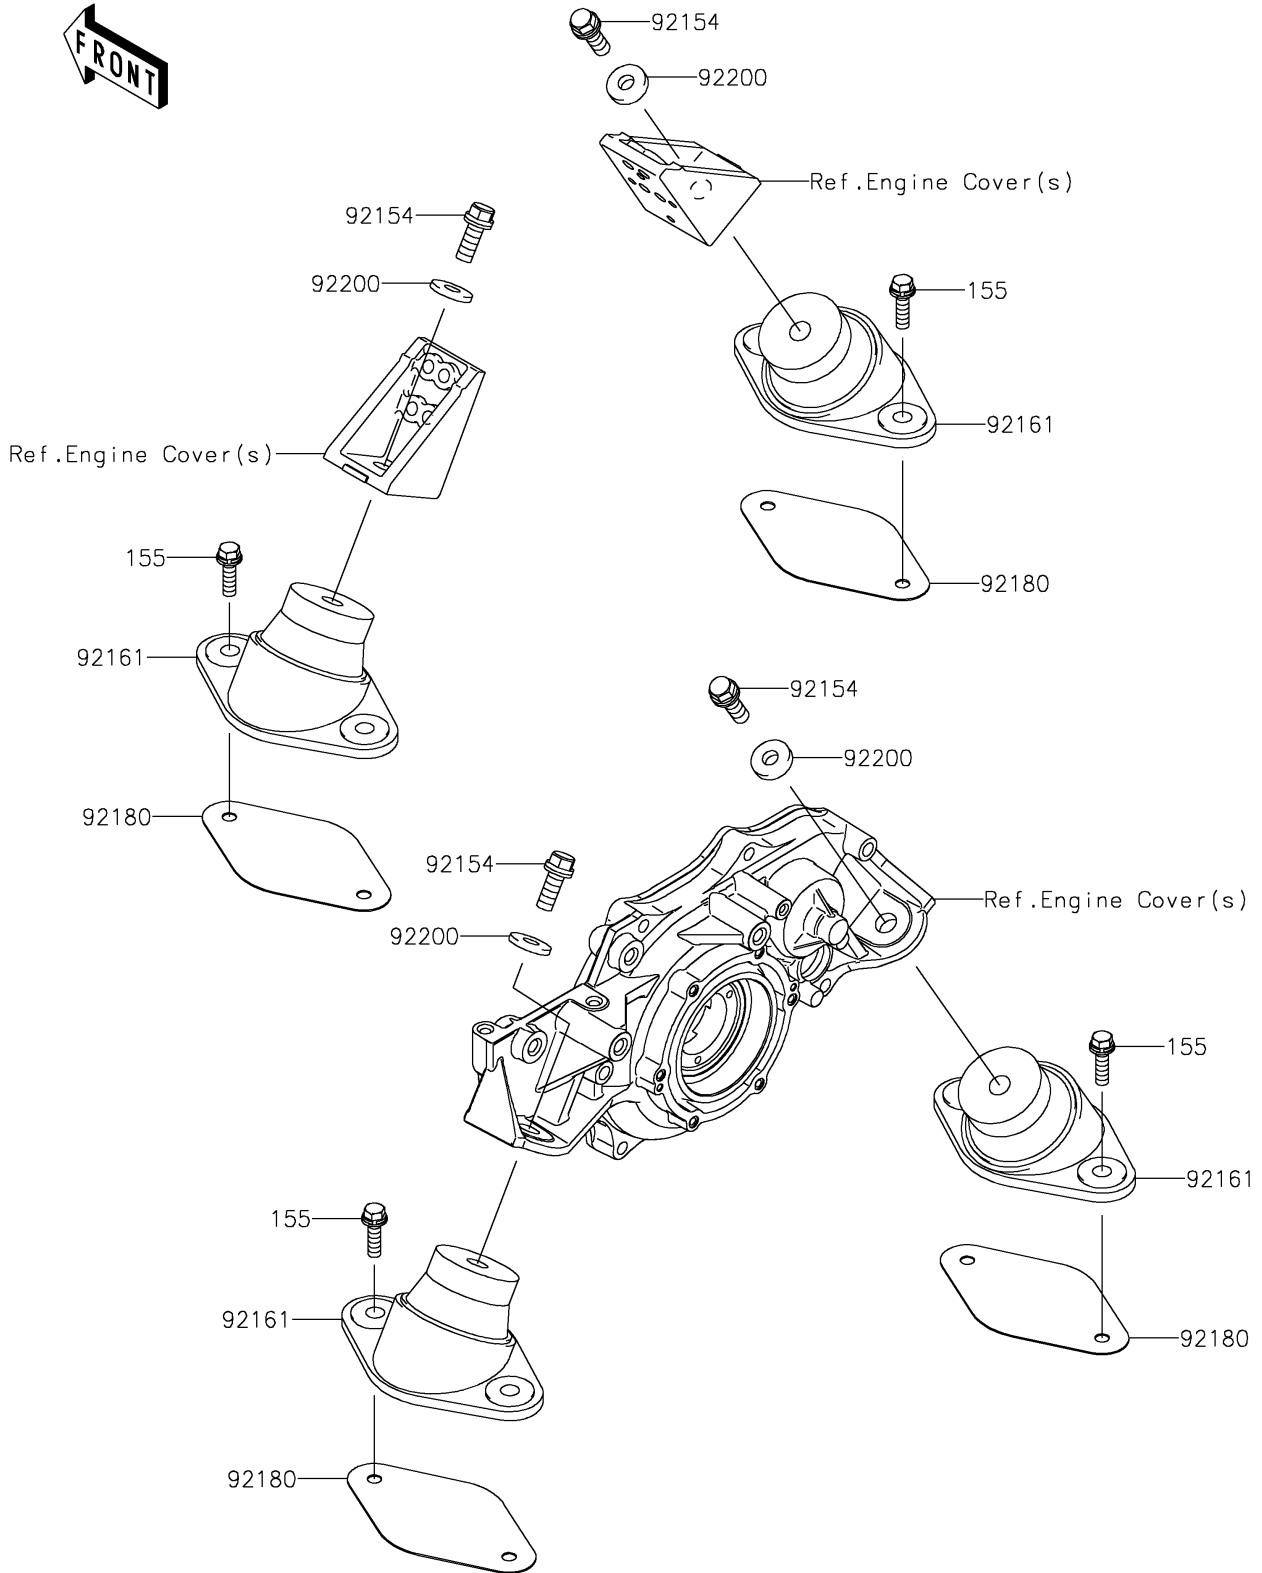

2017 JET SKI® SX-R™ PARTS DIAGRAM

Engine Mount

F3144

2017 JET SKI® SX-R™ PARTS LIST

Engine Mount

ITEM NAME	PART NUMBER	QUANTITY
BOLT-WSP-SMALL,8X30 (Ref # 155)	155R0830	1
BOLT,WSP,10X30 (Ref # 92154)	92154-3715	1
DAMPER,ENGINE MOUNT (Ref # 92161)	92161-3789	1
SHIM,T=1.0 (Ref # 92180)	92180-3716	1
WASHER,10.5X26X4 (Ref # 92200)	92200-3798	1