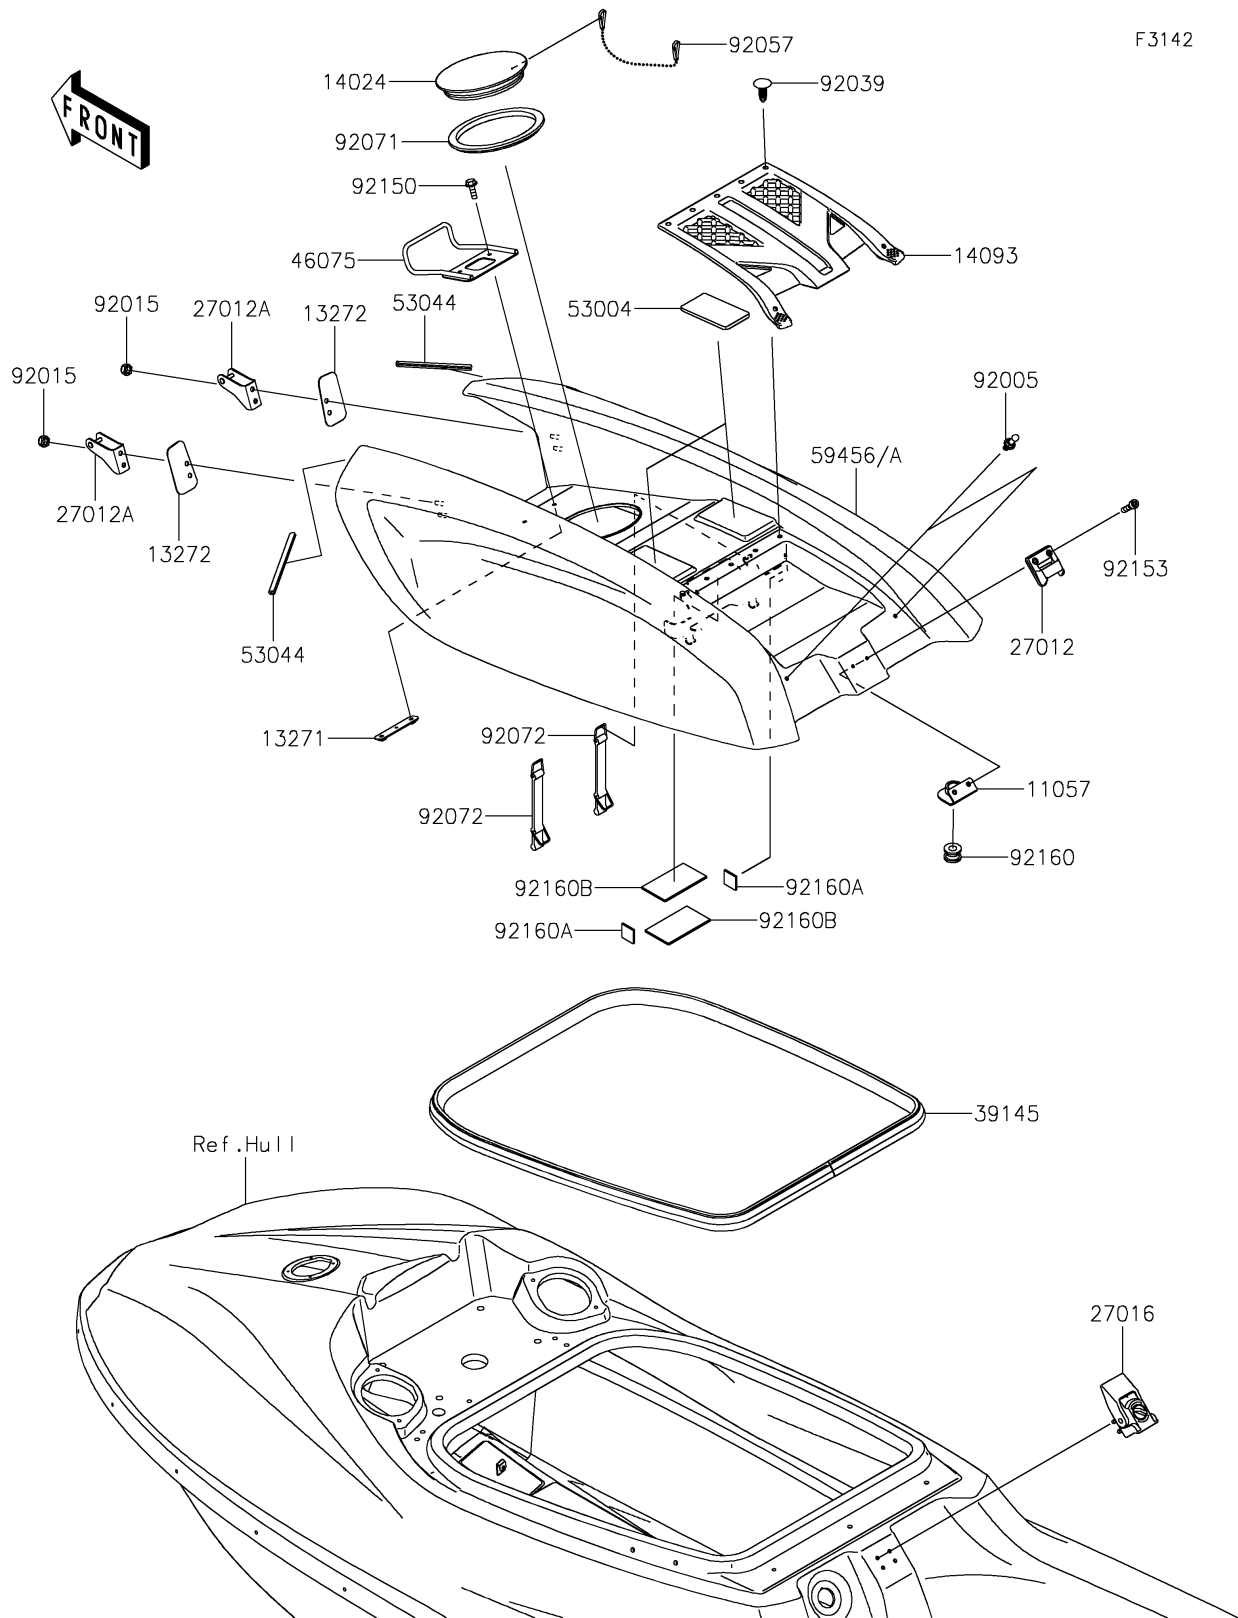

2017 JET SKI® SX-R™ PARTS DIAGRAM

Engine Hood

2017 JET SKI® SX-R™ PARTS LIST

Engine Hood

ITEM NAME	PART NUMBER	QUANTITY
BRACKET (Ref # 11057)	11057-0796	1
PLATE (Ref # 13271)	13271-3886	1
PLATE (Ref # 13272)	13272-2218	1
COVER (Ref # 14024)	14024-3748	1
COVER,STORAGE (Ref # 14093)	14093-0541	1
HOOK (Ref # 27012)	27012-3711	1
HOOK (Ref # 27012A)	27012-3842	1
LOCK-ASSY (Ref # 27016)	27016-3703	1
TRIM-SEAL (Ref # 39145)	39145-0050	1
GRIP (Ref # 46075)	46075-0613	1
MAT (Ref # 53004)	53004-0614	1
TRIM,L=120 (Ref # 53044)	53044-3767	1
HOOD-COMP-ENGINE,J.WHITE (Ref # 59456A)	59456-0001-8C	1
FITTING (Ref # 92005)	92005-0852	1
NUT,LOCK,6MM (Ref # 92015)	92015-3766	1
RIVET (Ref # 92039)	92039-3788	1
CHAIN,COVER,L=100 (Ref # 92057)	92057-3704	1
GROMMET (Ref # 92071)	92071-3742	1
BAND,TOOL CASE (Ref # 92072)	92072-3859	1
BOLT,5X16 (Ref # 92150)	92150-3778	1
BOLT,SOCKET,5X20 (Ref # 92153)	92153-3716	1
DAMPER,MUFFLER MOUNT (Ref # 92160)	92160-1116	1
DAMPER,25X25 (Ref # 92160A)	92160-3864	1
DAMPER (Ref # 92160B)	92160-3913	1