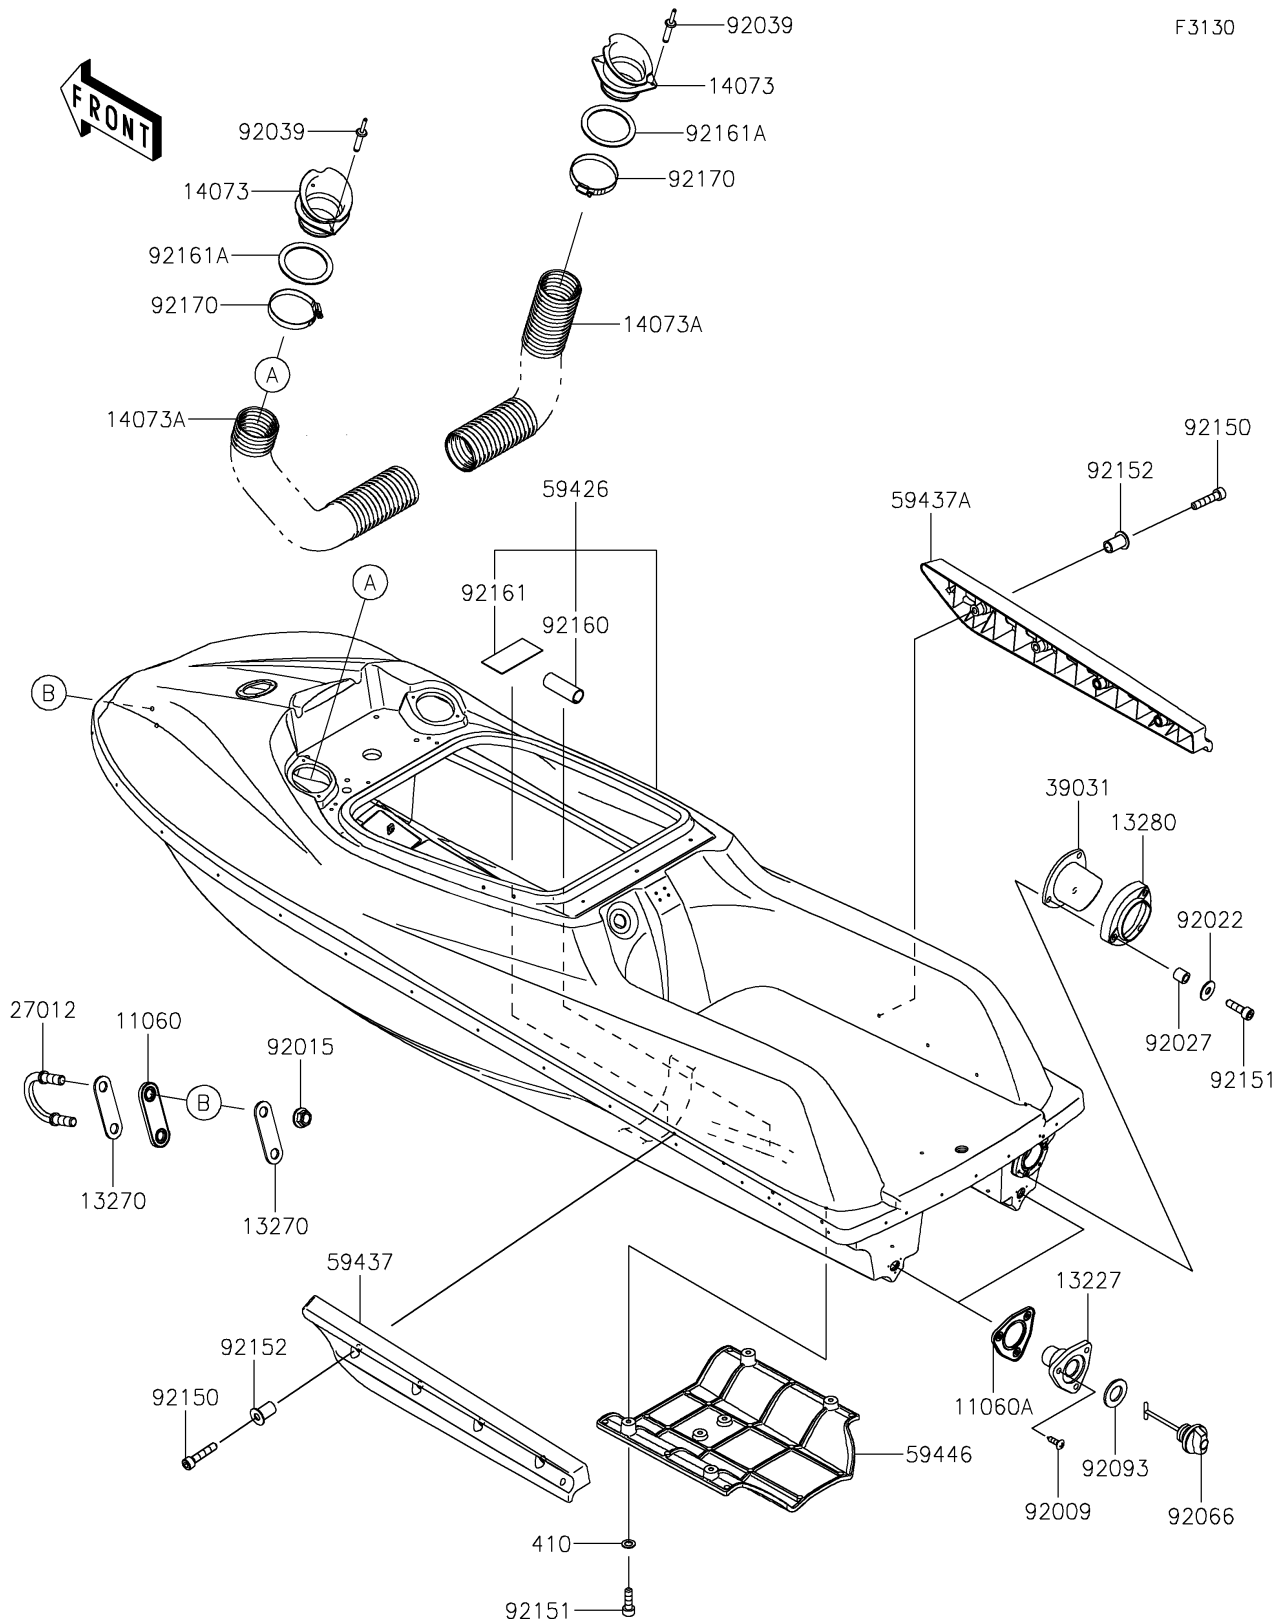

2017 JET SKI® SX-R™ PARTS DIAGRAM

Hull

2017 JET SKI® SX-R™ PARTS LIST

Hull

ITEM NAME	PART NUMBER	QUANTITY
GASKET,U HOOK,FR (Ref # 11060)	11060-3799	1
GASKET,DRAIN PLUG (Ref # 11060A)	11060-3801	1
HOUSING,DRAIN PLUG,F.BLACK (Ref # 13227)	13227-3721-6Z	1
PLATE (Ref # 13270)	13270-3896	1
HOLDER,TAIL PIPE CAP (Ref # 13280)	13280-3742	1
DUCT (Ref # 14073)	14073-0866	1
DUCT (Ref # 14073A)	14073-0868	1
HOOK (Ref # 27012)	27012-3797	1
CAP-END,TAIL PIPE (Ref # 39031)	39031-3709	1
WASHER-PLAIN-SMALL,6MM (Ref # 410)	410S0600	1
HULL-COMP,BLACK (Ref # 59426)	59426-0010-650	1
STABILIZER,LH,F.BLACK (Ref # 59437)	59437-3745-6Z	1
STABILIZER,RH,F.BLACK (Ref # 59437A)	59437-3746-6Z	1
COVER-JET PUMP (Ref # 59446)	59446-0002	1
SCREW,TAPPING,4X16 (Ref # 92009)	92009-3849	1
NUT,FLANGED,8MM (Ref # 92015)	92015-1933	1
WASHER (Ref # 92022)	92022-567	1
COLLAR,6.2X10X10 (Ref # 92027)	92027-3705	1
RIVET (Ref # 92039)	92039-3775	1
PLUG,RR,DRAIN,F.BLACK (Ref # 92066)	92066-3783-6Z	1
SEAL (Ref # 92093)	92093-3720	1
BOLT,SOCKET,6X30 (Ref # 92150)	92150-3822	1
BOLT,SOCKET,6X20 (Ref # 92151)	92151-3774	1
COLLAR (Ref # 92152)	92152-3715	1
DAMPER,22X26X72 (Ref # 92160)	92160-1008	1
DAMPER (Ref # 92161)	92161-3728	1
DAMPER (Ref # 92161A)	92161-3769	1
CLAMP (Ref # 92170)	92170-1679	1