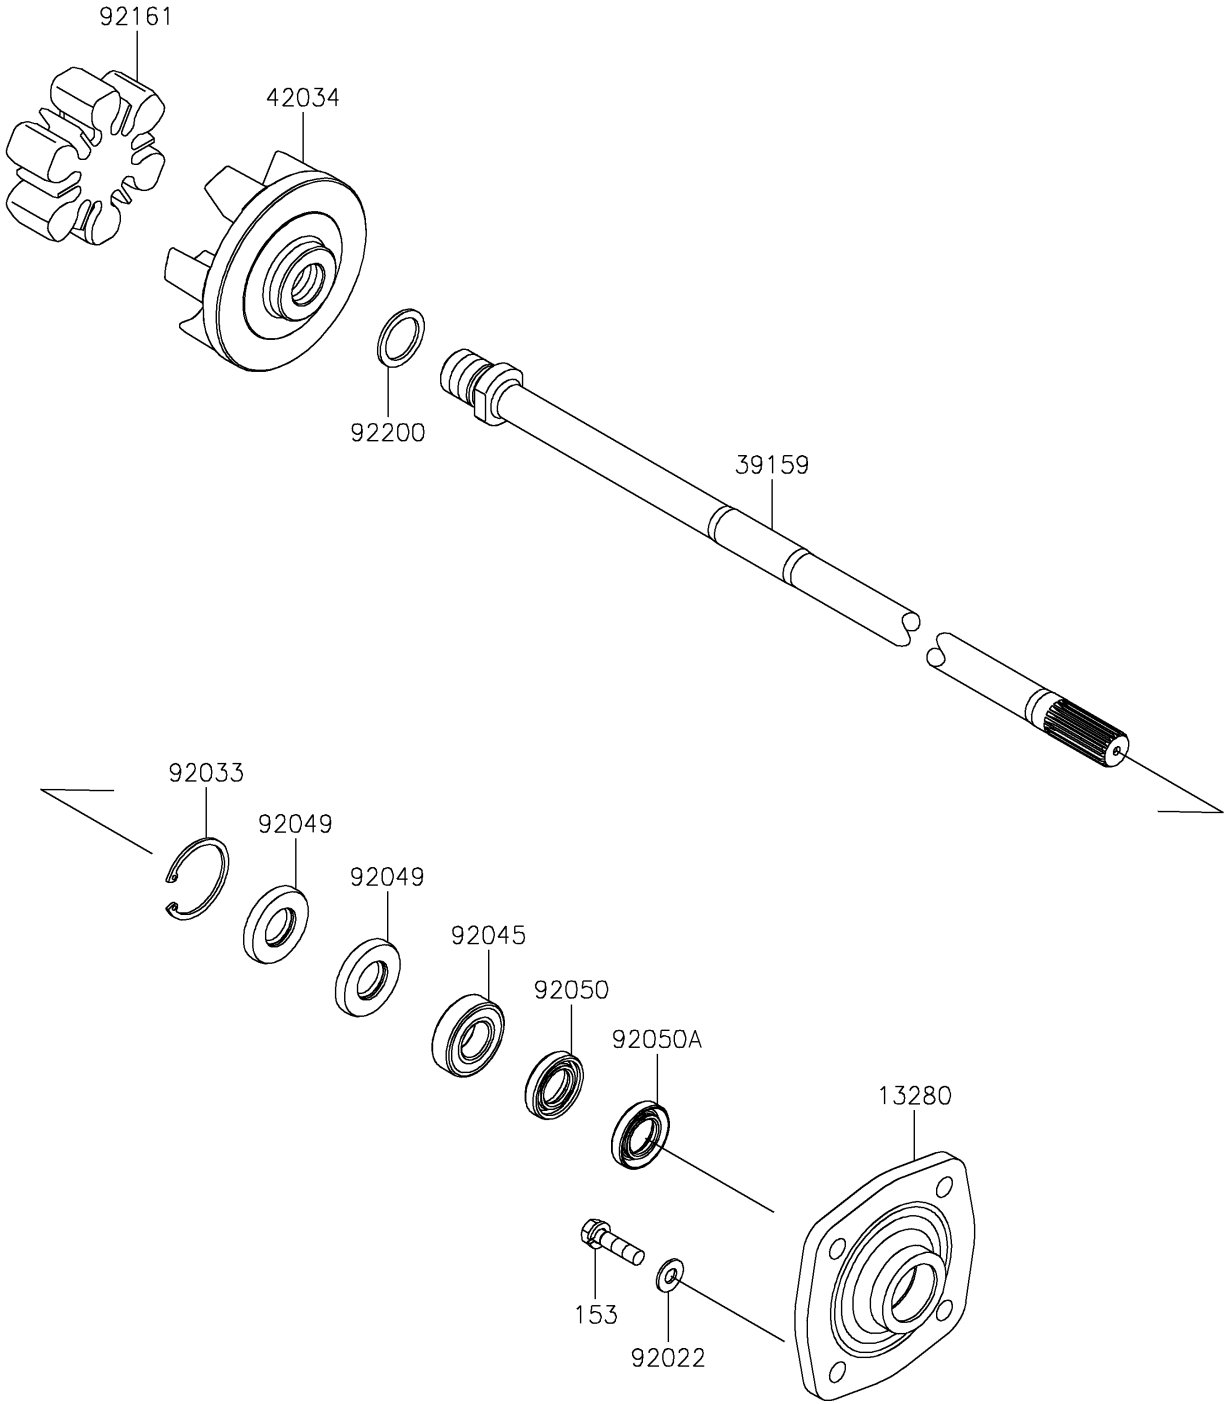

2017 JET SKI® SX-R™ PARTS DIAGRAM

Drive Shaft

E3134

2017 JET SKI® SX-R™ PARTS LIST

Drive Shaft

ITEM NAME	PART NUMBER	QUANTITY
HOLDER (Ref # 13280)	13280-3756	1
BOLT-WS-SMALL,8X30 (Ref # 153)	153R0830	1
SHAFT-DRIVE (Ref # 39159)	39159-0047	1
COUPLING (Ref # 42034)	42034-3711	1
WASHER,8.2X18X1.5 (Ref # 92022)	92022-1964	1
RING-SNAP,42MM (Ref # 92033)	92033-3713	1
BEARING-BALL,60042RD (Ref # 92045)	92045-3705	1
SEAL-OIL,S620426 (Ref # 92049)	92049-3707	1
SEAL-OIL,SCY20368 (Ref # 92050)	92050-502	1
SEAL-OIL,SC20367 (Ref # 92050A)	92050-503	1
DAMPER (Ref # 92161)	92161-3711	1
WASHER,24X32X2.0 (Ref # 92200)	92200-3739	1