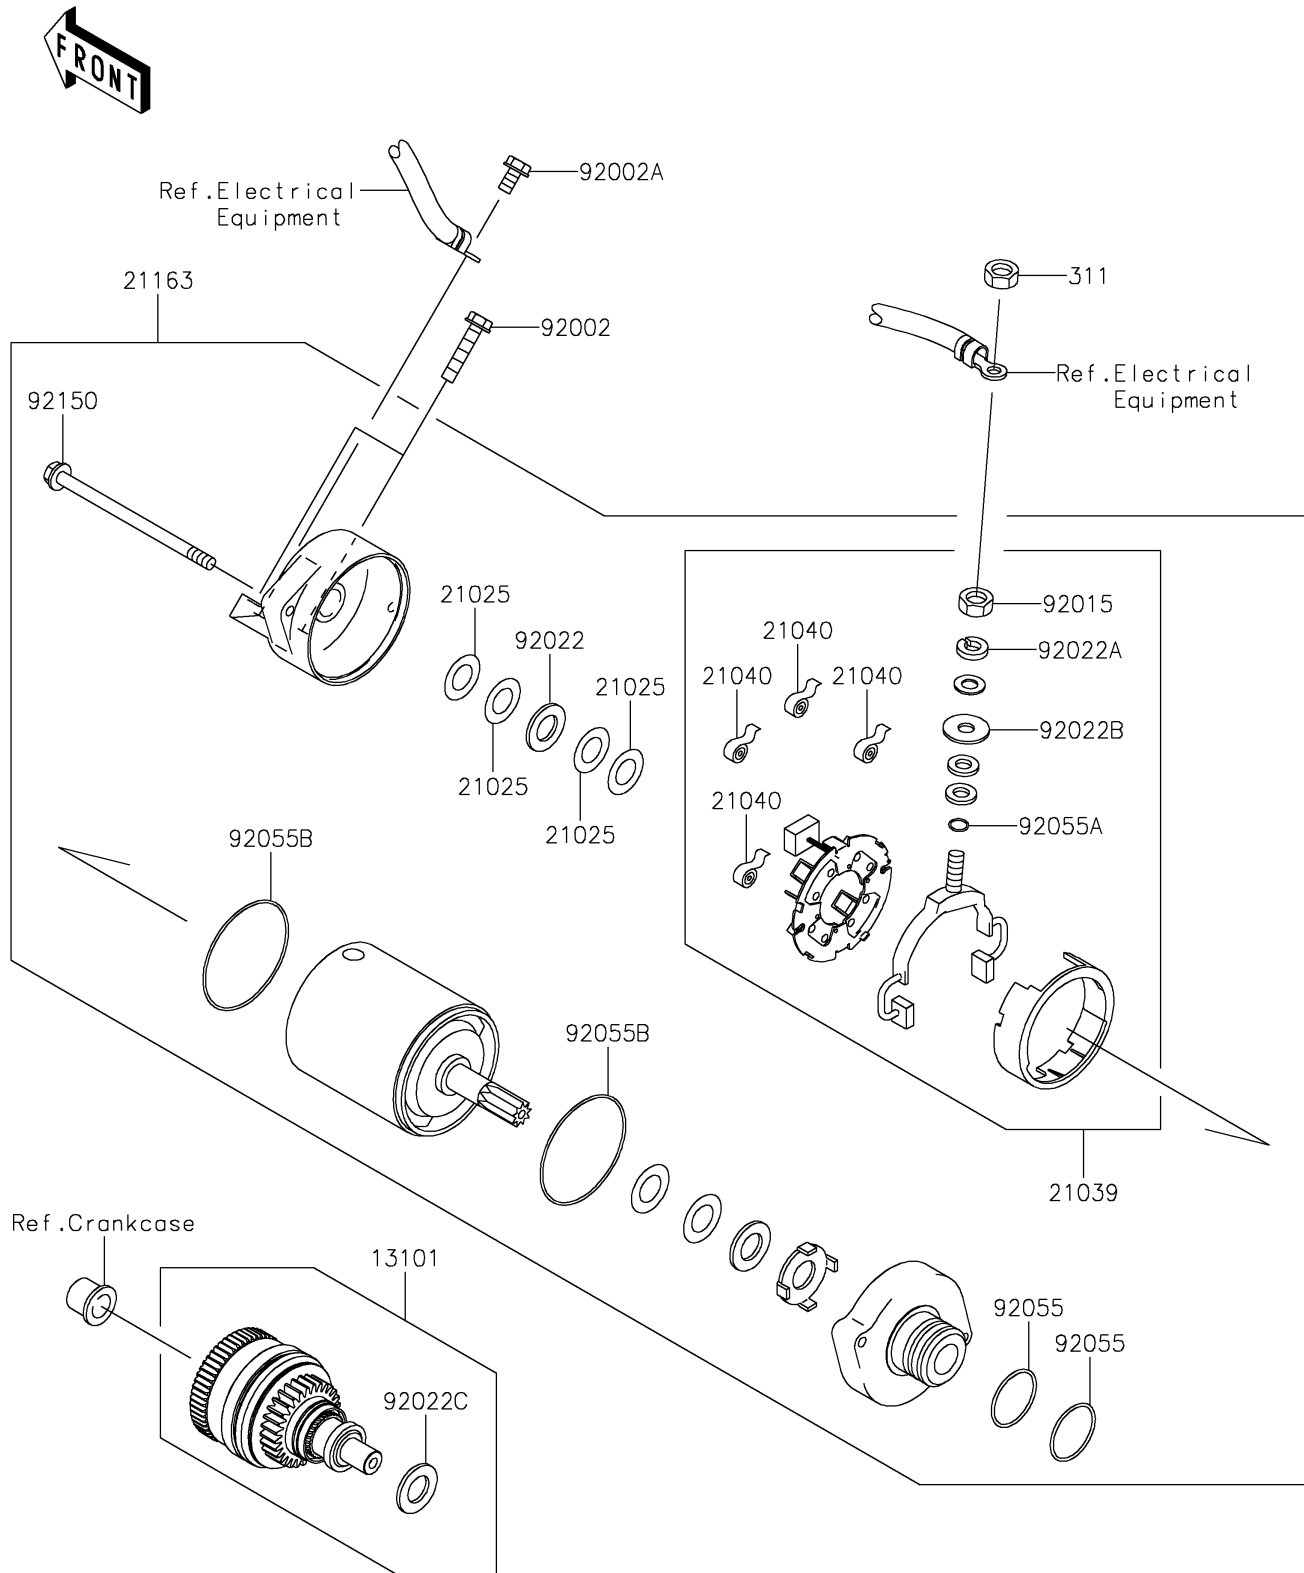

## 2017 JET SKI® SX-R™ PARTS DIAGRAM

Starter Motor

E1840

## 2017 JET SKI® SX-R™ PARTS LIST

Starter Motor

ITEM NAME	PART NUMBER	QUANTITY
GEAR-ASSY (Ref # 13101)	13101-3710	1
WASHER,9.1X18X0.2 (Ref # 21025)	21025-011	1
BRUSH,CARBON (Ref # 21039)	21039-3703	1
SPRING-BRUSH (Ref # 21040)	21040-1055	1
STARTER-ELECTRIC (Ref # 21163)	21163-3721	1
NUT-HEX,6MM (Ref # 311)	311R0600	1
BOLT,6X25 (Ref # 92002)	92002-3714	1
BOLT,6X12 (Ref # 92002A)	92002-3763	1
NUT,6MM (Ref # 92015)	92015-3710	1
WASHER,9.1X18X0.8 (Ref # 92022)	92022-1132	1
WASHER,6MM (Ref # 92022A)	92022-3711	1
WASHER,6MM (Ref # 92022B)	92022-3713	1
WASHER,12X24X1.0 (Ref # 92022C)	92022-3731	1
RING-O (Ref # 92055)	92055-1276	1
RING-O,4.5X2.0 (Ref # 92055A)	92055-1370	1
RING-O,STARTER MOTOR (Ref # 92055B)	92055-1381	1
BOLT (Ref # 92150)	92150-3772	1