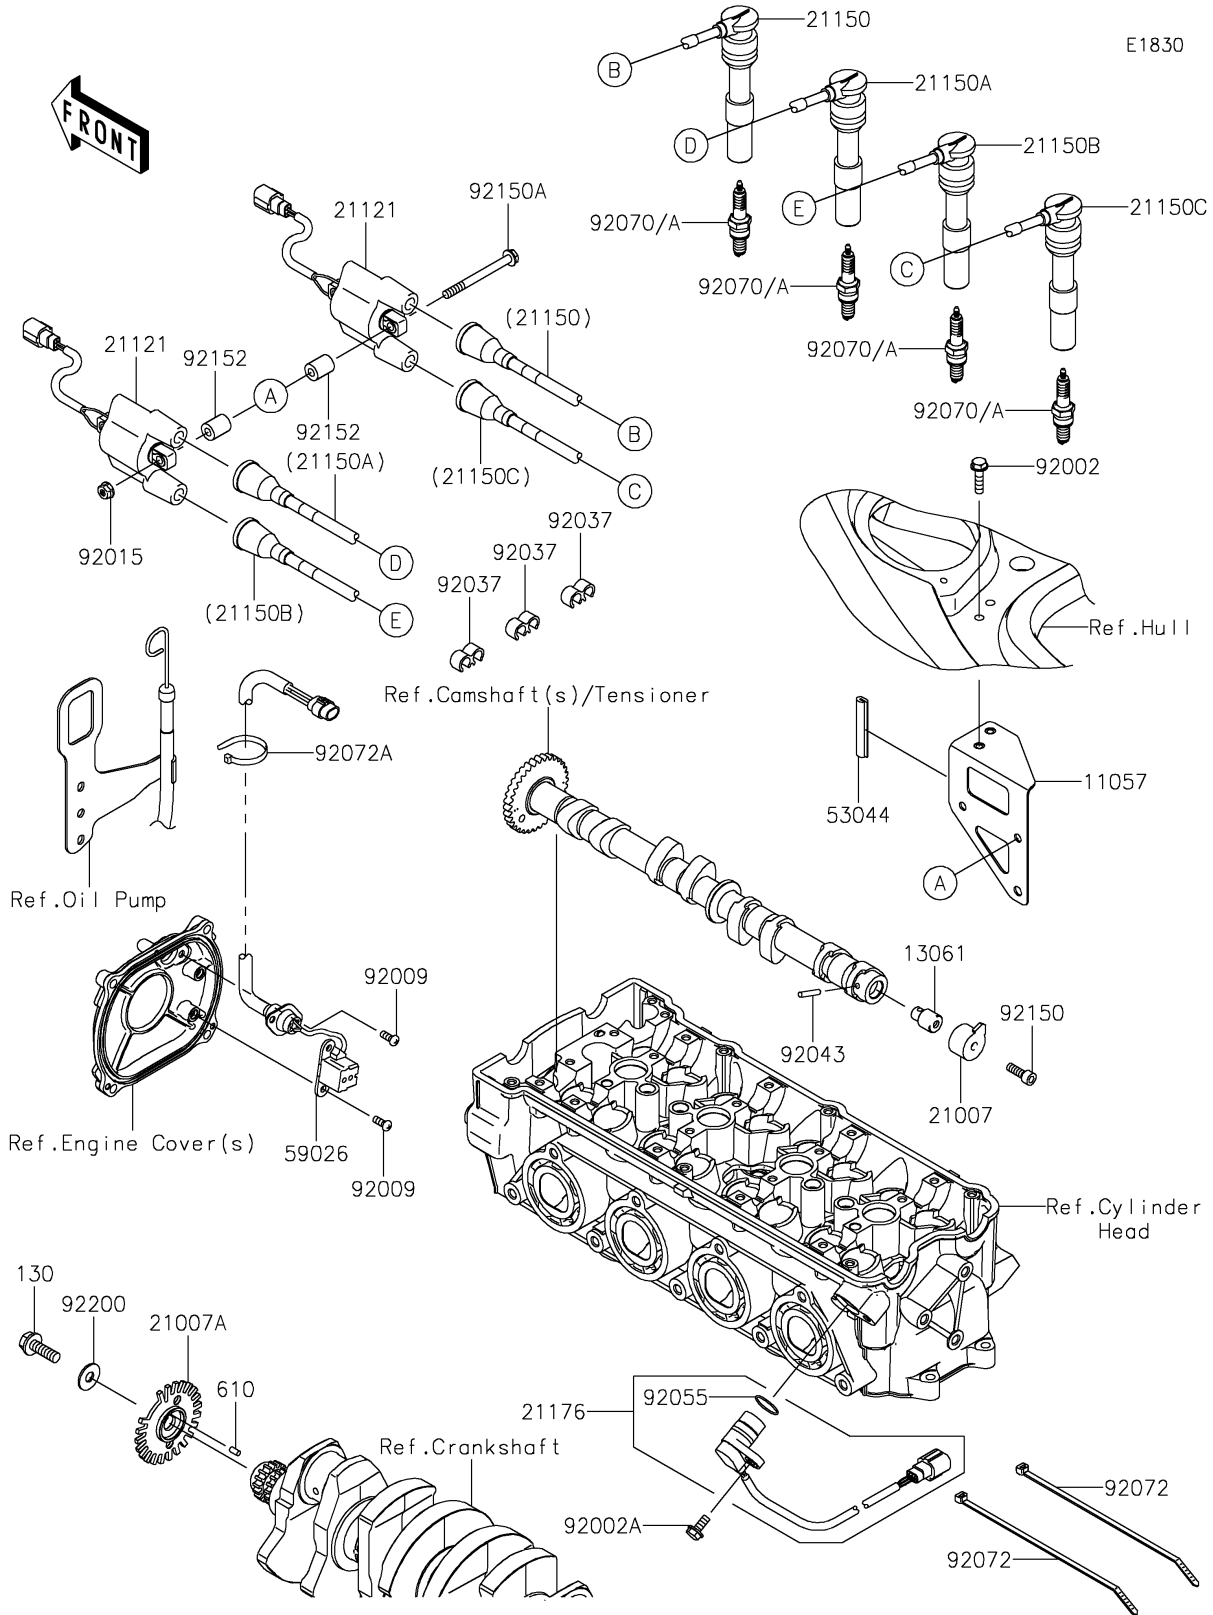

## 2017 JET SKI® SX-R™ PARTS DIAGRAM

Ignition System

## 2017 JET SKI® SX-R™ PARTS LIST

### Ignition System

ITEM NAME	PART NUMBER	QUANTITY
BRACKET,IGNITION COIL (Ref # 11057)	11057-0453	1
BOLT-FLANGED,8X25 (Ref # 130)	130CD0825	1
BOSS,CAM SENSOR (Ref # 13061)	13061-1687	1
ROTOR,EX CAM (Ref # 21007)	21007-3742	1
ROTOR,PULSING (Ref # 21007A)	21007-3744	1
COIL-IGNITION (Ref # 21121)	21121-0720	1
CORD-ASSY,#1,L=340 (Ref # 21150)	21150-0006	1
CORD-ASSY,#2,L=450 (Ref # 21150A)	21150-0007	1
CORD-ASSY,#3,L=540 (Ref # 21150B)	21150-0008	1
CORD-ASSY,#4,L=600 (Ref # 21150C)	21150-0009	1
SENSOR,CAM ANGLE (Ref # 21176)	21176-1077	1
TRIM (Ref # 53044)	53044-0621	1
COIL-PULSING (Ref # 59026)	59026-3702	1
ROLLER,4X8 (Ref # 610)	610A0408	1
BOLT,6X25 (Ref # 92002)	92002-3714	1
BOLT,6X16 (Ref # 92002A)	92002-3728	1
SCREW,5X12 (Ref # 92009)	92009-1296	1
NUT,6MM (Ref # 92015)	92015-3767	1
CLAMP,CORD (Ref # 92037)	92037-1603	1
PIN (Ref # 92043)	92043-1575	1
RING-O (Ref # 92055)	92055-1639	1
PLUG-SPARK,CR9EKB(NGK) (Ref # 92070)	92070-0050	1
PLUG-SPARK,CR8EKB(NGK) (Ref # 92070A)	92070-0708	1
BAND,L=188.85 (Ref # 92072)	92072-0105	1
BAND,L=152 (Ref # 92072A)	92072-3874	1
BOLT,6X18 (Ref # 92150)	92150-1645	1
BOLT,6X70 (Ref # 92150A)	92150-3753	1
COLLAR (Ref # 92152)	92152-3738	1
WASHER,8.0X22.0X1.5 (Ref # 92200)	92200-0174	1