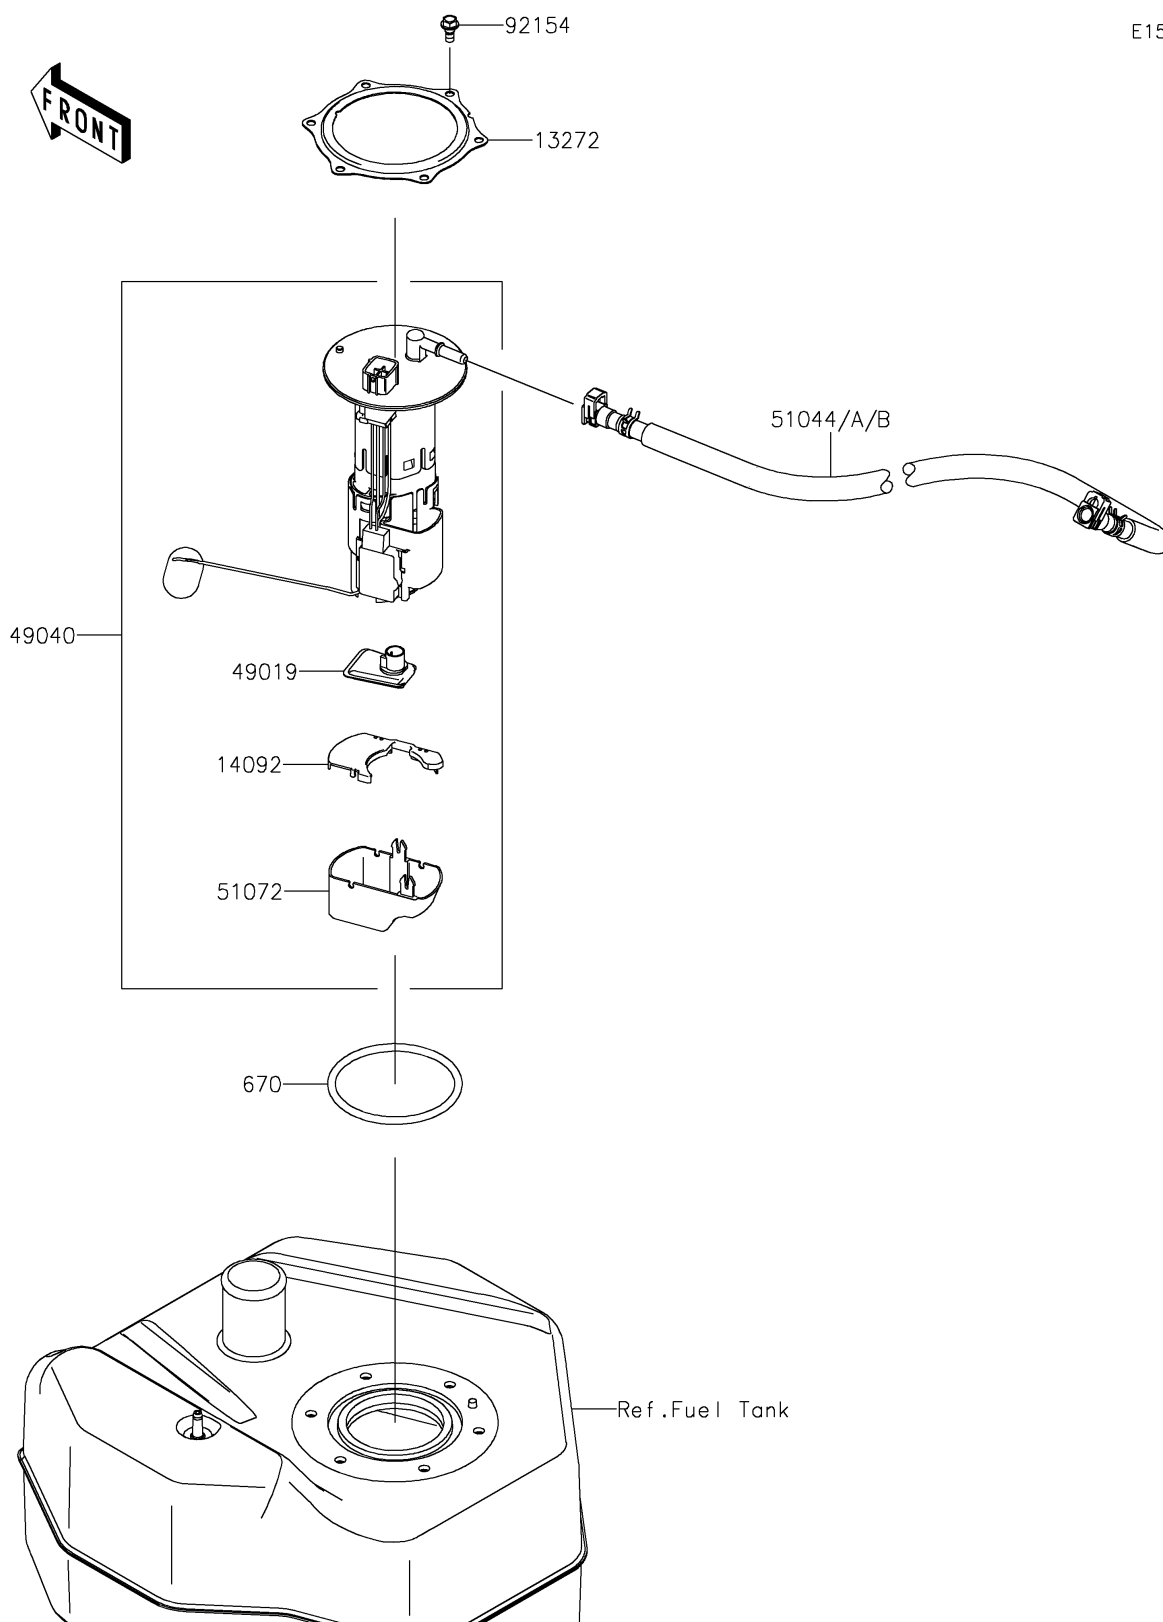

2017 JET SKI® SX-R™ PARTS DIAGRAM

Fuel Pump

E1520

2017 JET SKI® SX-R™ PARTS LIST

Fuel Pump

ITEM NAME	PART NUMBER	QUANTITY
PLATE (Ref # 13272)	13272-2589	1
COVER (Ref # 14092)	14092-1044	1
FILTER-FUEL (Ref # 49019)	49019-0013	1
PUMP-FUEL (Ref # 49040)	49040-0757	1
TUBE-ASSY,FUEL (Ref # 51044)	51044-0800	1
CHAMBER-FUEL (Ref # 51072)	51072-0003	1
O RING (Ref # 670)	670E5090	1
BOLT,FUEL PUMP (Ref # 92154)	92154-3856	1