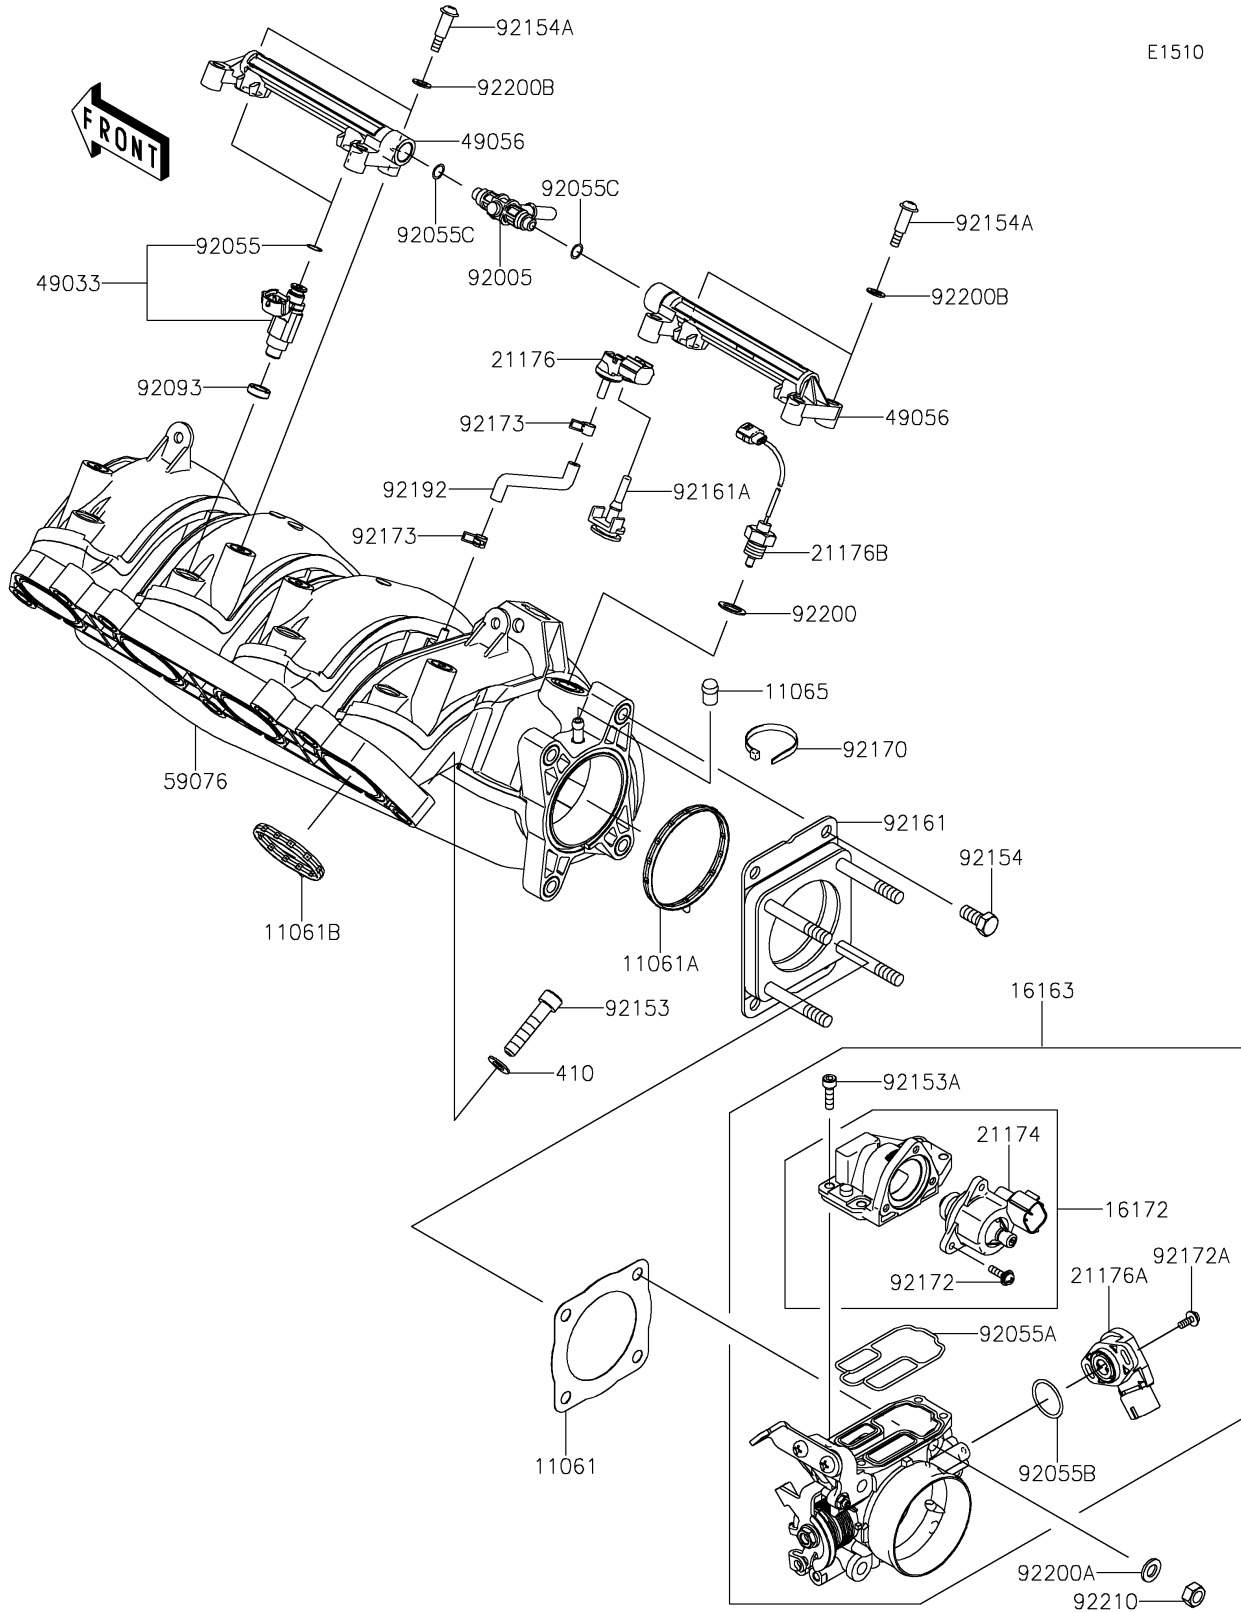

2017 JET SKI® SX-R™ PARTS DIAGRAM

Throttle

E1510

2017 JET SKI® SX-R™ PARTS LIST

Throttle

ITEM NAME	PART NUMBER	QUANTITY
GASKET,THROTTLE (Ref # 11061)	11061-0824	1
GASKET,MANIFOLD (Ref # 11061A)	11061-3766	1
GASKET,THROTTLE (Ref # 11061B)	11061-3767	1
CAP (Ref # 11065)	11065-0764	1
THROTTLE-ASSY (Ref # 16163)	16163-0919	1
ACTUATOR (Ref # 16172)	16172-0561	1
MOTOR-ELECTRIC,STM (Ref # 21174)	21174-0555	1
SENSOR,PRESSURE (Ref # 21176)	21176-0111	1
SENSOR,TPS (Ref # 21176A)	21176-3762	1
SENSOR,AIR TEMPERATURE (Ref # 21176B)	21176-3767	1
WASHER-PLAIN-SMALL,8MM (Ref # 410)	410S0800	1
NOZZLE-INJECTION (Ref # 49033)	49033-3707	1
PIPE-INJECTION,FUEL (Ref # 49056)	49056-3705	1
MANIFOLD-INTAKE (Ref # 59076)	59076-0006	1
FITTING,FUEL PIPE (Ref # 92005)	92005-3766	1
RING-O,INJECTION NOZZLE (Ref # 92055)	92055-1622	1
RING-O (Ref # 92055A)	92055-3773	1
RING-O (Ref # 92055B)	92055-3774	1
RING-O (Ref # 92055C)	92055-3782	1
SEAL (Ref # 92093)	92093-0127	1
BOLT,SOCKET,8X40 (Ref # 92153)	92153-0517	1
BOLT (Ref # 92153A)	92153-3723	1
BOLT (Ref # 92154)	92154-1389	1
BOLT (Ref # 92154A)	92154-3713	1
DAMPER (Ref # 92161)	92161-1942	1
DAMPER (Ref # 92161A)	92161-3796	1
CLAMP (Ref # 92170)	92170-3749	1
SCREW (Ref # 92172)	92172-3710	1
SCREW (Ref # 92172A)	92172-3711	1

2017 JET SKI® SX-R™ PARTS LIST

Throttle

ITEM NAME	PART NUMBER	QUANTITY
CLAMP (Ref # 92173)	92173-3702	1
TUBE (Ref # 92192)	92192-1361	1
WASHER,12X18X1 (Ref # 92200)	92200-0712	1
WASHER (Ref # 92200A)	92200-3806	1
WASHER (Ref # 92200B)	92200-3807	1
NUT (Ref # 92210)	92210-0897	1