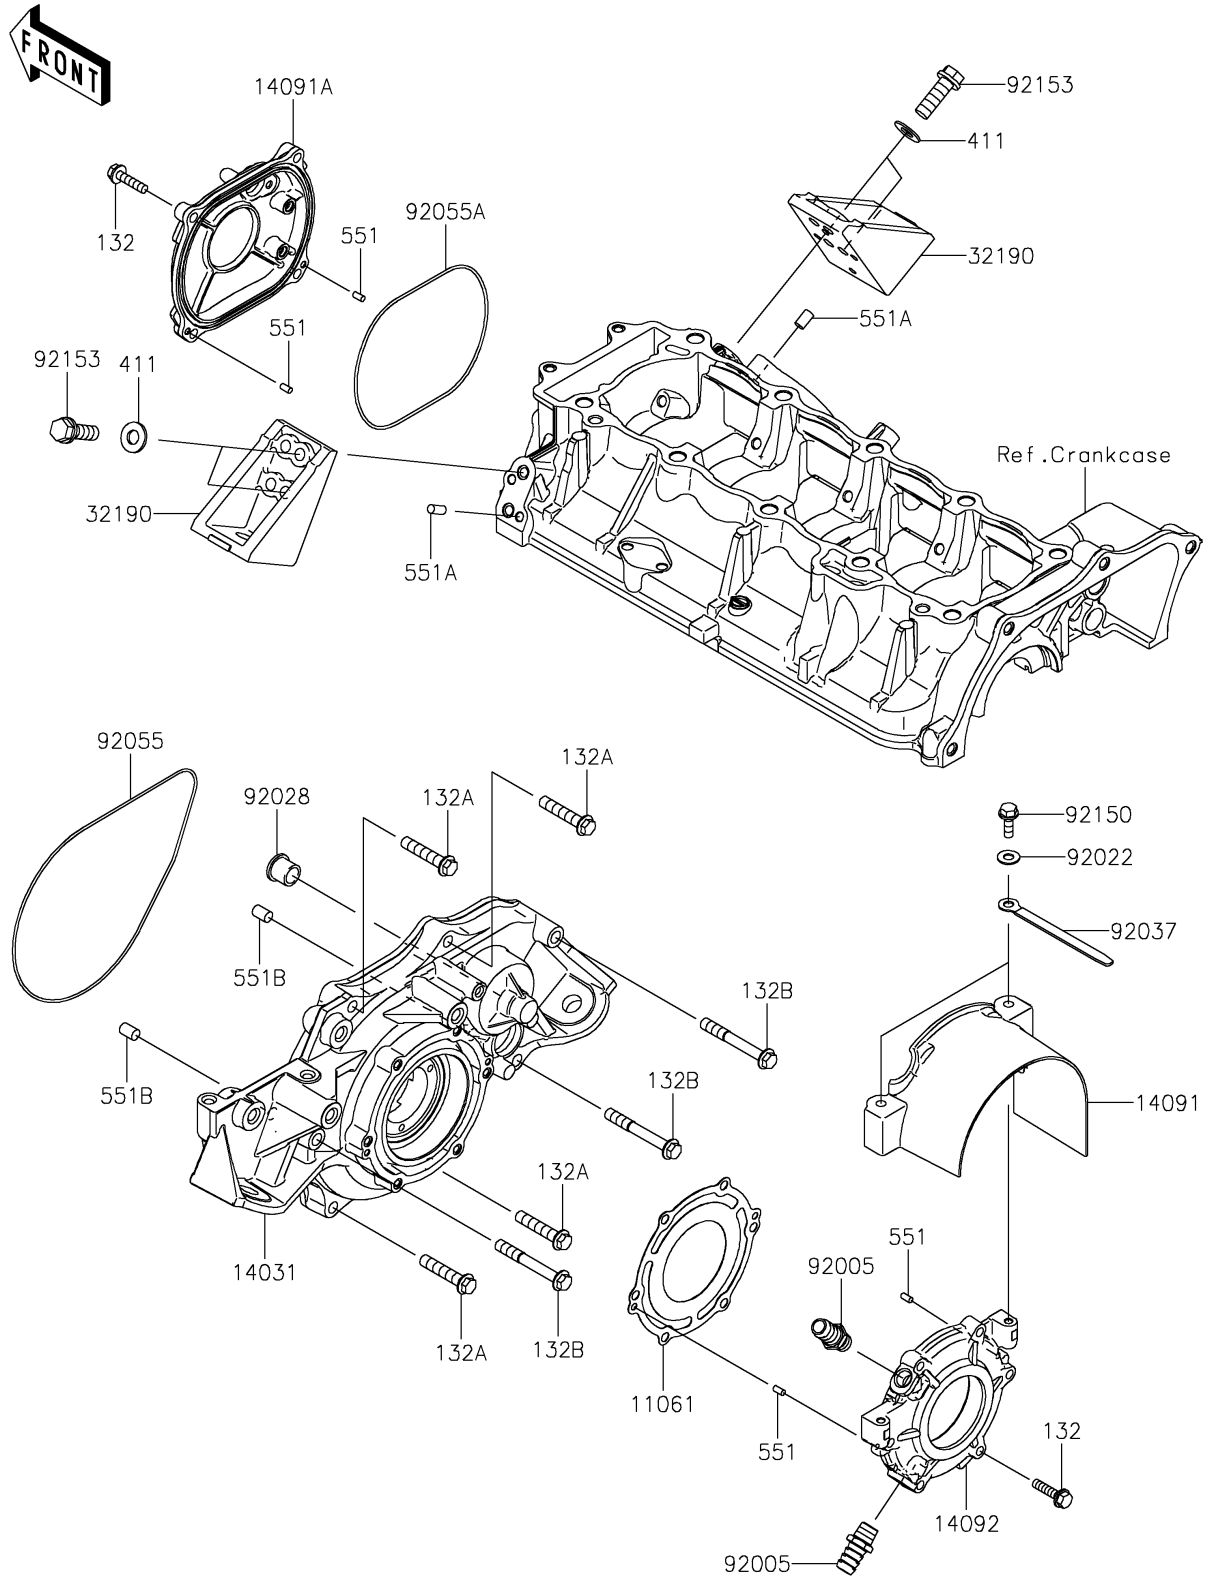

2017 JET SKI® SX-R™ PARTS DIAGRAM

Engine Cover(s)

E1431

2017 JET SKI® SX-R™ PARTS LIST

Engine Cover(s)

ITEM NAME	PART NUMBER	QUANTITY
GASKET,OUTPUT COVER (Ref # 11061)	11061-0812	1
BOLT-FLANGED-SMALL,6X25 (Ref # 132)	132BD0625	1
BOLT-FLANGED-SMALL,8X40 (Ref # 132A)	132BD0840	1
BOLT-FLANGED-SMALL,8X60 (Ref # 132B)	132BD0860	1
COVER-GENERATOR (Ref # 14031)	14031-3737	1
COVER,COUPLING (Ref # 14091)	14091-3749	1
COVER,PULS (Ref # 14091A)	14091-3763	1
COVER,OUTPUT (Ref # 14092)	14092-1046	1
BRACKET-ENGINE (Ref # 32190)	32190-3703	1
WASHER-PLAIN,8MM (Ref # 411)	411S0800	1
PIN-DOWEL (Ref # 551)	551R0408	1
PIN-DOWEL (Ref # 551A)	551R0612	1
PIN-DOWEL (Ref # 551B)	551R0812	1
FITTING (Ref # 92005)	92005-3714	1
WASHER,6.5X20X1.5 (Ref # 92022)	92022-3710	1
BUSHING (Ref # 92028)	92028-3718	1
CLAMP,L=100 (Ref # 92037)	92037-3736	1
RING-O,196X3 (Ref # 92055)	92055-3761	1
RING-O,120X3 (Ref # 92055A)	92055-3762	1
BOLT,6X18 (Ref # 92150)	92150-3729	1
BOLT,FLANGED,8X30 (Ref # 92153)	92153-3722	1