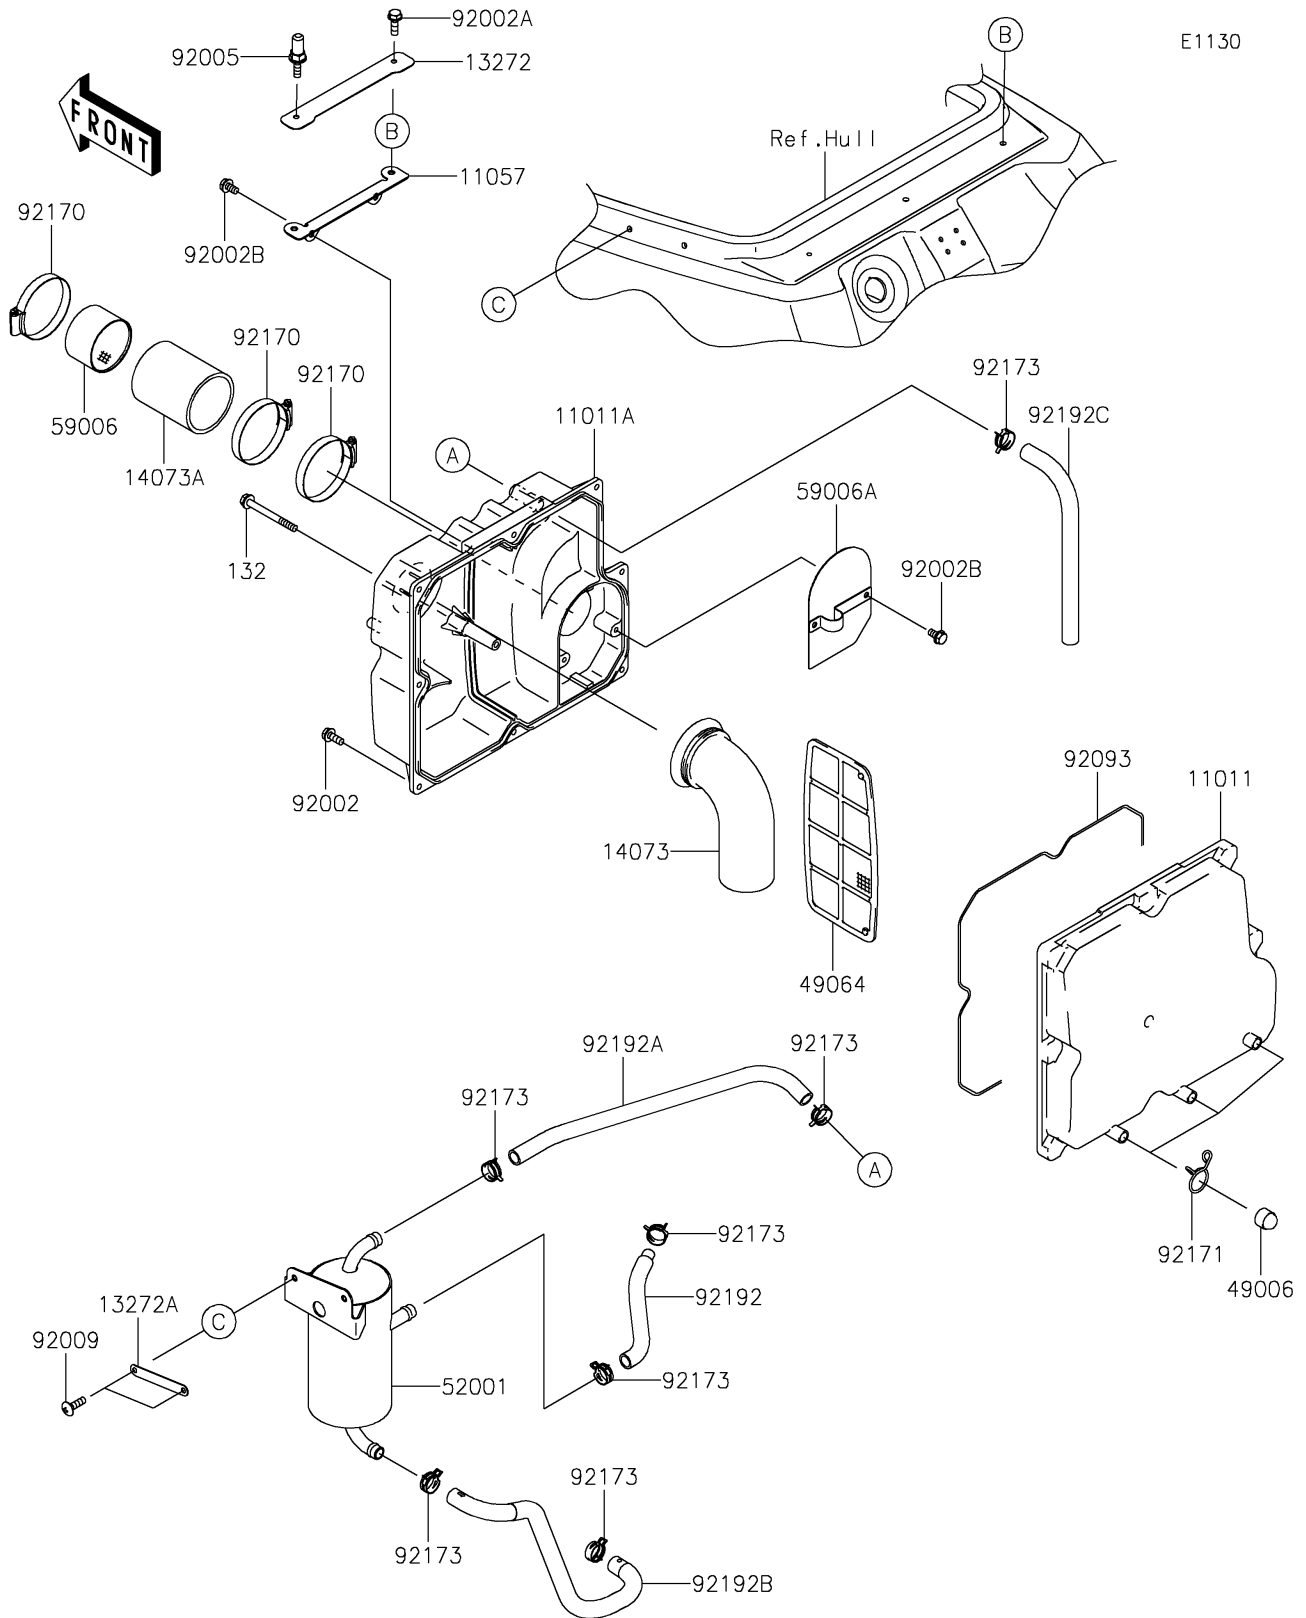

## 2017 JET SKI® SX-R™ PARTS DIAGRAM

Intake Silencer

## 2017 JET SKI® SX-R™ PARTS LIST

Intake Silencer

ITEM NAME	PART NUMBER	QUANTITY
CASE-AIR FILTER,RR (Ref # 11011)	11011-3704	1
CASE-AIR FILTER,FR (Ref # 11011A)	11011-3706	1
BRACKET (Ref # 11057)	11057-0450	1
BOLT-FLANGED-SMALL,6X60 (Ref # 132)	132BD0660	1
PLATE (Ref # 13272)	13272-2418	1
PLATE (Ref # 13272A)	13272-2419	1
DUCT,AIR INLET (Ref # 14073)	14073-3794	1
DUCT,AIR FILTER-THOROTTLE (Ref # 14073A)	14073-3795	1
BOOT,DRAIN (Ref # 49006)	49006-3718	1
FILTER-AIR (Ref # 49064)	49064-3702	1
TANK-OIL (Ref # 52001)	52001-0010	1
ARRESTER-FLAME (Ref # 59006)	59006-0019	1
ARRESTER-FLAME (Ref # 59006A)	59006-3720	1
BOLT,6X16 (Ref # 92002)	92002-3728	1
BOLT,6X20 (Ref # 92002A)	92002-3755	1
BOLT,6X12 (Ref # 92002B)	92002-3763	1
FITTING (Ref # 92005)	92005-0877	1
SCREW,6X20 (Ref # 92009)	92009-3870	1
SEAL (Ref # 92093)	92093-3766	1
CLAMP (Ref # 92170)	92170-3764	1
CLAMP,BOOT (Ref # 92171)	92171-3711	1
CLAMP (Ref # 92173)	92173-1039	1
TUBE,CYLINDER HEAD-OIL TANK (Ref # 92192)	92192-1704	1
TUBE,OIL TANK-AIR CLEANER (Ref # 92192A)	92192-1705	1
TUBE,OIL TANK-OIL PAN (Ref # 92192B)	92192-1776	1
TUBE,BLOWBY (Ref # 92192C)	92192-3725	1