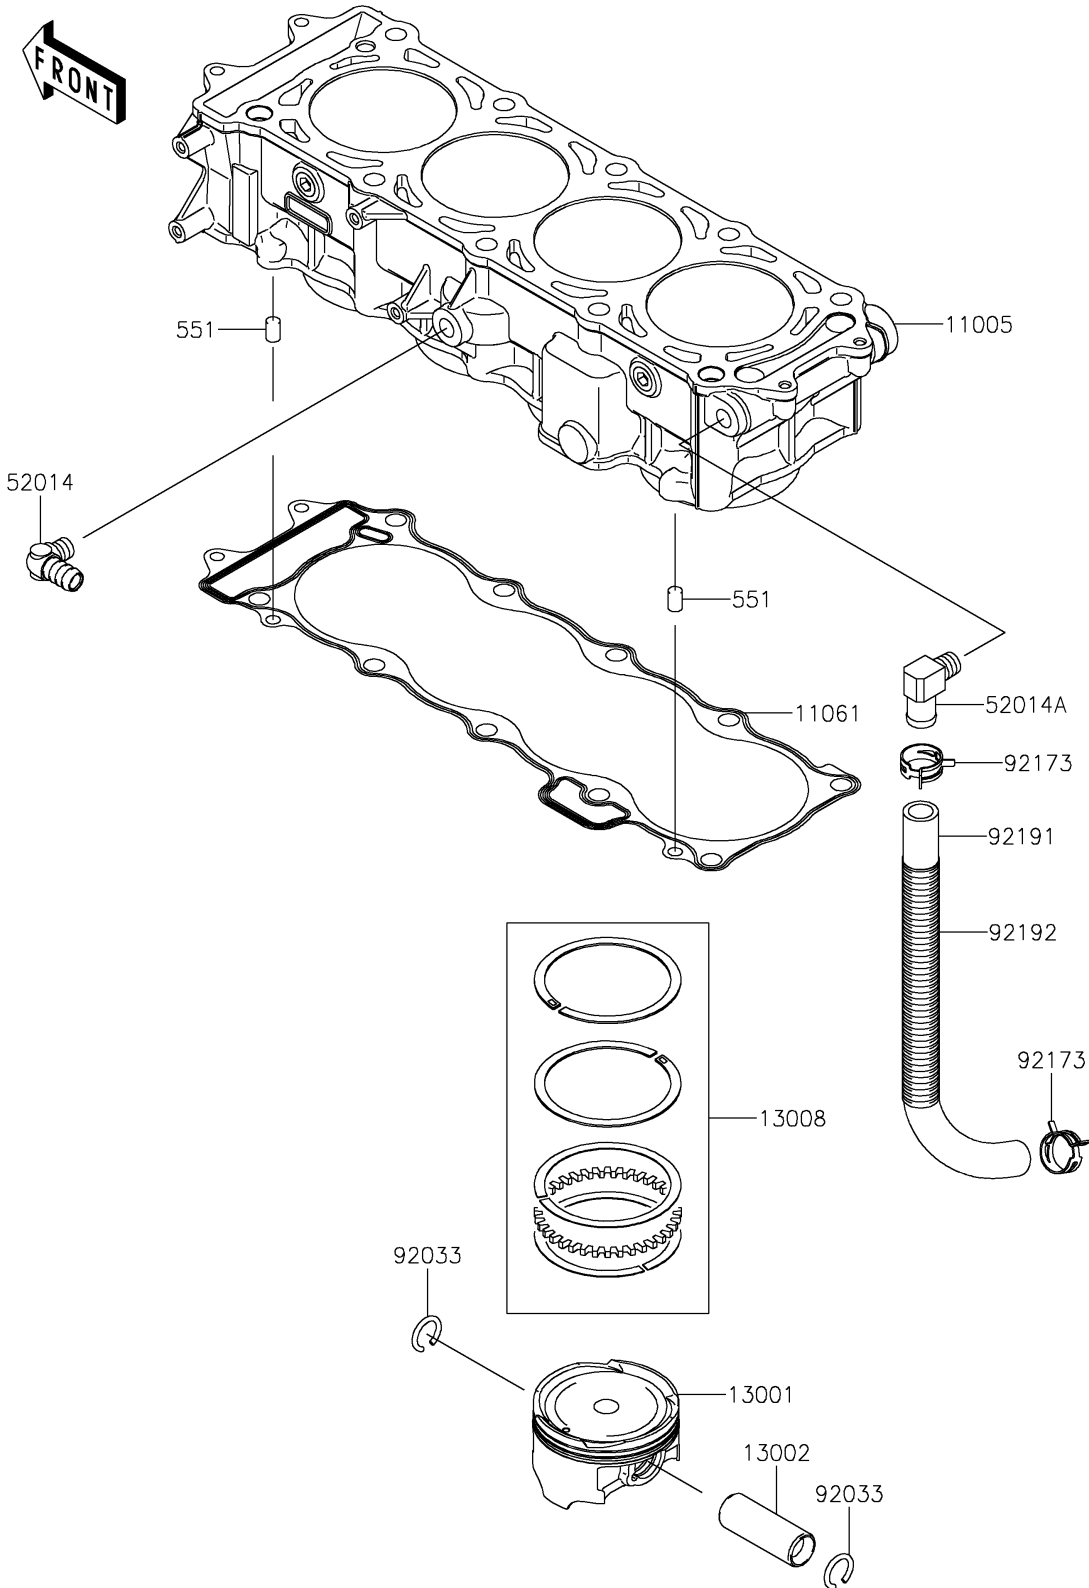

## 2017 JET SKI® SX-R™ PARTS DIAGRAM

Cylinder/Piston(s)

E1120

## 2017 JET SKI® SX-R™ PARTS LIST

Cylinder/Piston(s)

ITEM NAME	PART NUMBER	QUANTITY
CYLINDER-ENGINE (Ref # 11005)	11005-3768	1
GASKET,CYLINDER BASE (Ref # 11061)	11061-3708	1
PISTON-ENGINE (Ref # 13001)	13001-3737	1
PIN-PISTON (Ref # 13002)	13002-3709	1
RING-SET-PISTON (Ref # 13008)	13008-0048	1
ELBOW (Ref # 52014)	52014-3711	1
ELBOW (Ref # 52014A)	52014-3717	1
PIN-DOWEL (Ref # 551)	551R0812	1
RING-SNAP (Ref # 92033)	92033-1188	1
CLAMP (Ref # 92173)	92173-1039	1
TUBE,BREATHER (Ref # 92191)	92191-3983	1
TUBE,CORRUGATED,L=265 (Ref # 92192)	92192-1083	1