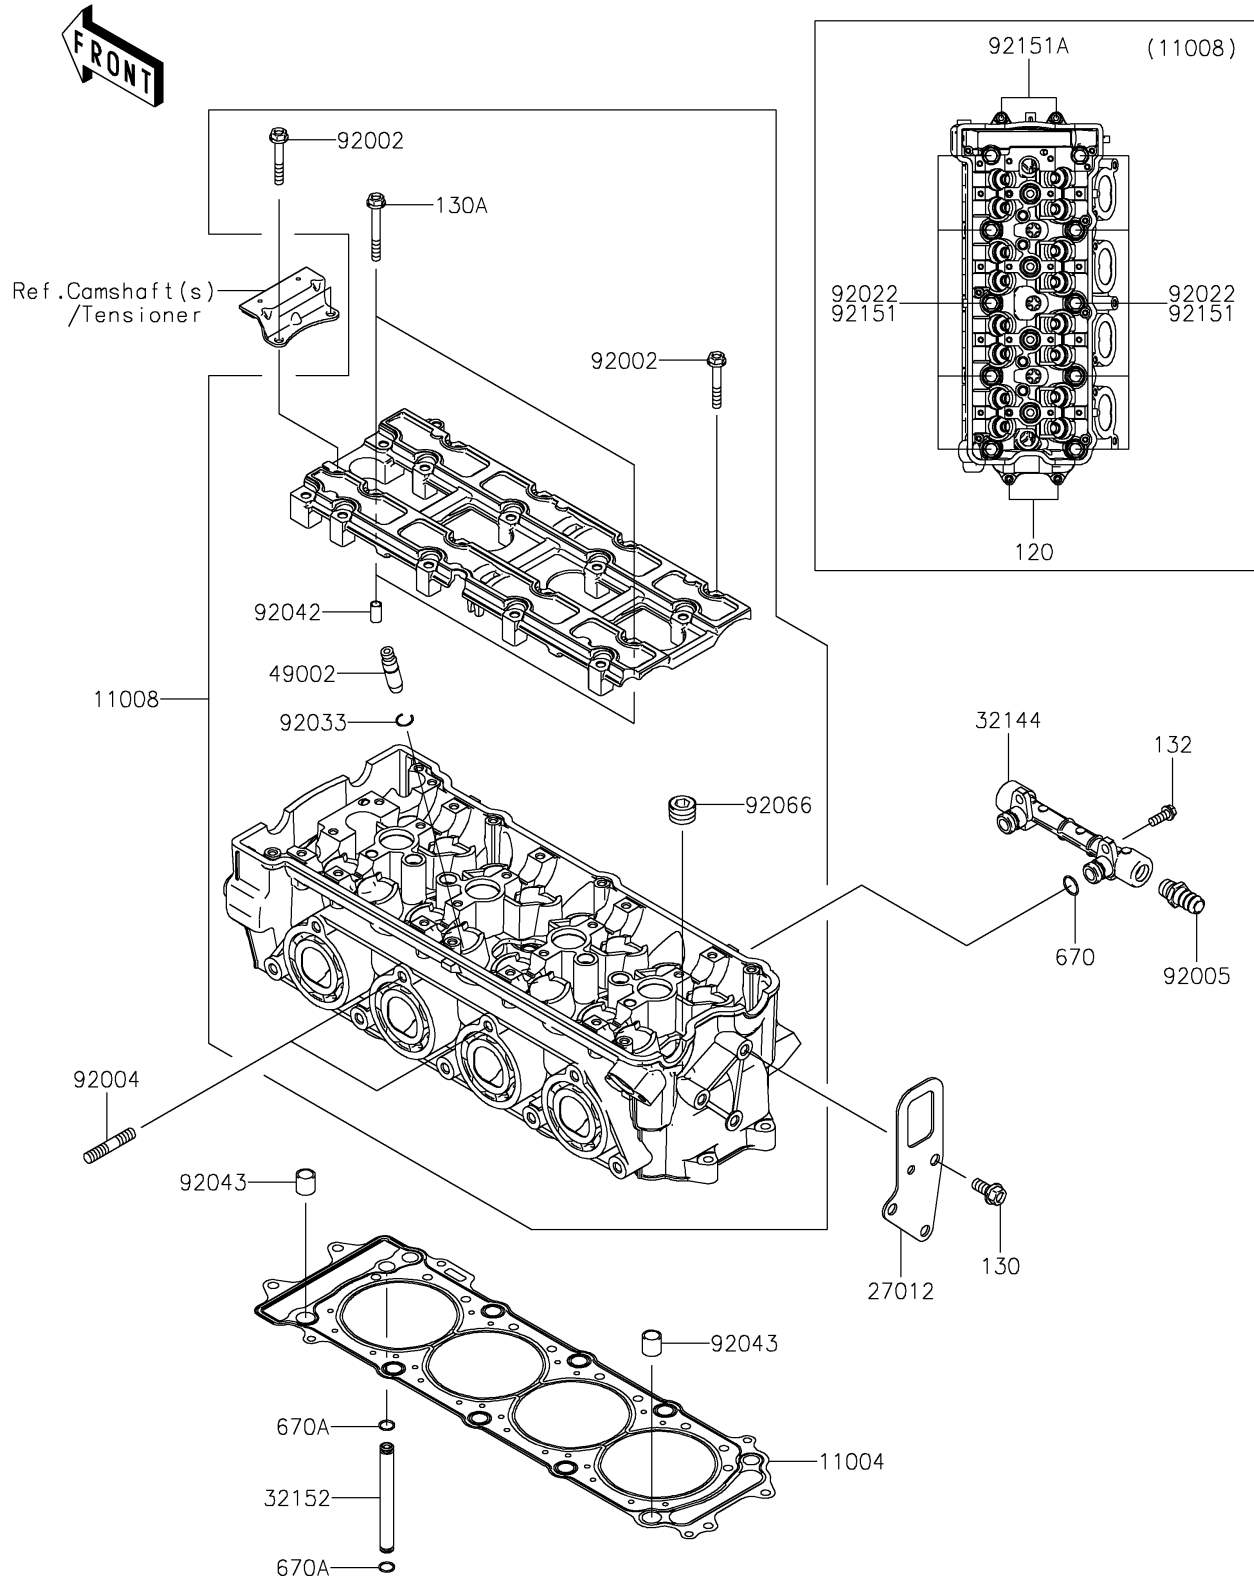

2017 JET SKI® SX-R™ PARTS DIAGRAM

Cylinder Head

E1111

2017 JET SKI® SX-R™ PARTS LIST

Cylinder Head

ITEM NAME	PART NUMBER	QUANTITY
GASKET-HEAD (Ref # 11004)	11004-3721	1
HEAD-COMP-CYLINDER (Ref # 11008)	11008-3709	1
BOLT-SOCKET,6X30 (Ref # 120)	120CD0630	1
BOLT-FLANGED,8X18 (Ref # 130)	130BD0818	1
BOLT-FLANGED,6X50 (Ref # 130A)	130CD0650	1
BOLT-FLANGED-SMALL,6X16 (Ref # 132)	132BD0616	1
HOOK,ENGINE,RR (Ref # 27012)	27012-3863	1
PIPE-ASSY (Ref # 32144)	32144-3709	1
PIPE,OIL (Ref # 32152)	32152-1544	1
GUIDE-VALVE (Ref # 49002)	49002-1140	1
O RING,12MM (Ref # 670)	670B2012	1
O RING,7MM (Ref # 670A)	670D1507	1
BOLT,6X40 (Ref # 92002)	92002-1756	1
STUD,8X30 (Ref # 92004)	92004-3743	1
FITTING (Ref # 92005)	92005-3714	1
WASHER,11.5X20.5X1.6 (Ref # 92022)	92022-1720	1
RING-SNAP (Ref # 92033)	92033-1247	1
PIN,DOWEL,6.3X8X14 (Ref # 92042)	92042-007	1
PIN,14X14 (Ref # 92043)	92043-1593	1
PLUG,PT1/2X12.5 (Ref # 92066)	92066-0002	1
BOLT,11X168 (Ref # 92151)	92151-1513	1
BOLT,SOCKET,7X120 (Ref # 92151A)	92151-1804	1