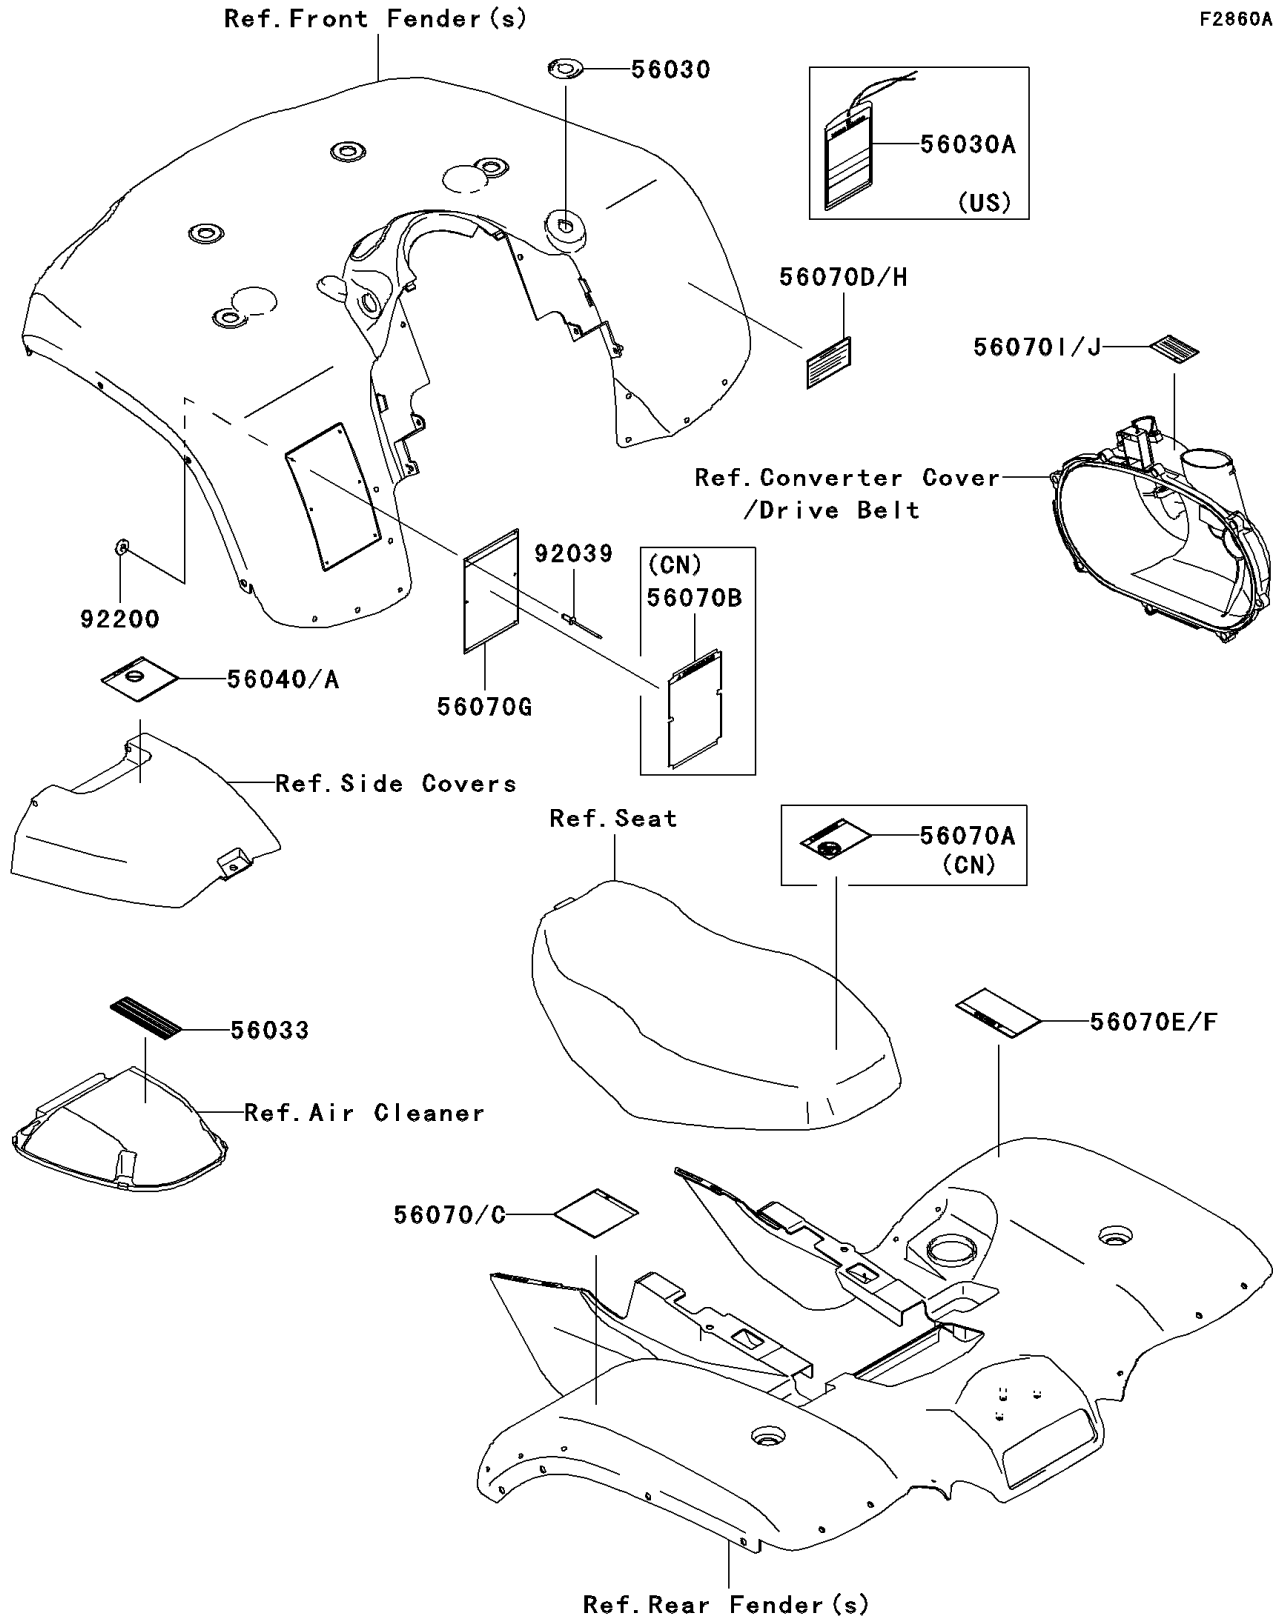

# 2005 Prairie 700 4x4 Hardwoods Green HD PARTS DIAGRAM

Labels(B2)

## 2005 Prairie 700 4x4 Hardwoods Green HD PARTS LIST

Labels(B2)

ITEM NAME	PART NUMBER	QUANTITY
LABEL,IGNITION SWITCH (Ref # 56030)	56030-0014	1
LABEL-MANUAL,MANUAL (Ref # 56033)	56033-1263	1
LABEL-WARNING,UNDER 16 (Ref # 56040)	56040-1276	1
LABEL-WARNING,TIRE&MAX LOAD (Ref # 56070)	56070-0014	1
LABEL-WARNING,DRIVE BELT (Ref # 56070E)	56070-0038	1
LABEL-WARNING,SERIOUS INJURY (Ref # 56070G)	56070-1151	1
LABEL-WARNING,SHIFT LEVER (Ref # 56070H)	56070-1170	1
LABEL-WARNING,CVT COVER (Ref # 56070I)	56070-1269	1
RIVET,3.2X8 (Ref # 92039)	92039-3763	6
WASHER,3.5X8X1 (Ref # 92200)	92200-1251	6
LABEL,HANGTAG (Ref # 56030A)	56030-0047	1
LABEL-WARNING,AGE (Ref # 56040A)	56040-1325	1
LABEL-WARNING,NO PASSENGER (Ref # 56070A)	56070-0018	1
LABEL-WARNING,GENERAL (Ref # 56070B)	56070-0019	1
LABEL-WARNING,TIRE&MAX LOAD (Ref # 56070C)	56070-0025	1
LABEL-WARNING,SHIFT LEVER(FRENCH) (Ref # 56070D)	56070-0037	1
LABEL-WARNING,DRIVE BELT(FRENCH) (Ref # 56070F)	56070-0039	1
LABEL-WARNING,CVT COVER(FRENCH) (Ref # 56070J)	56070-1271	1