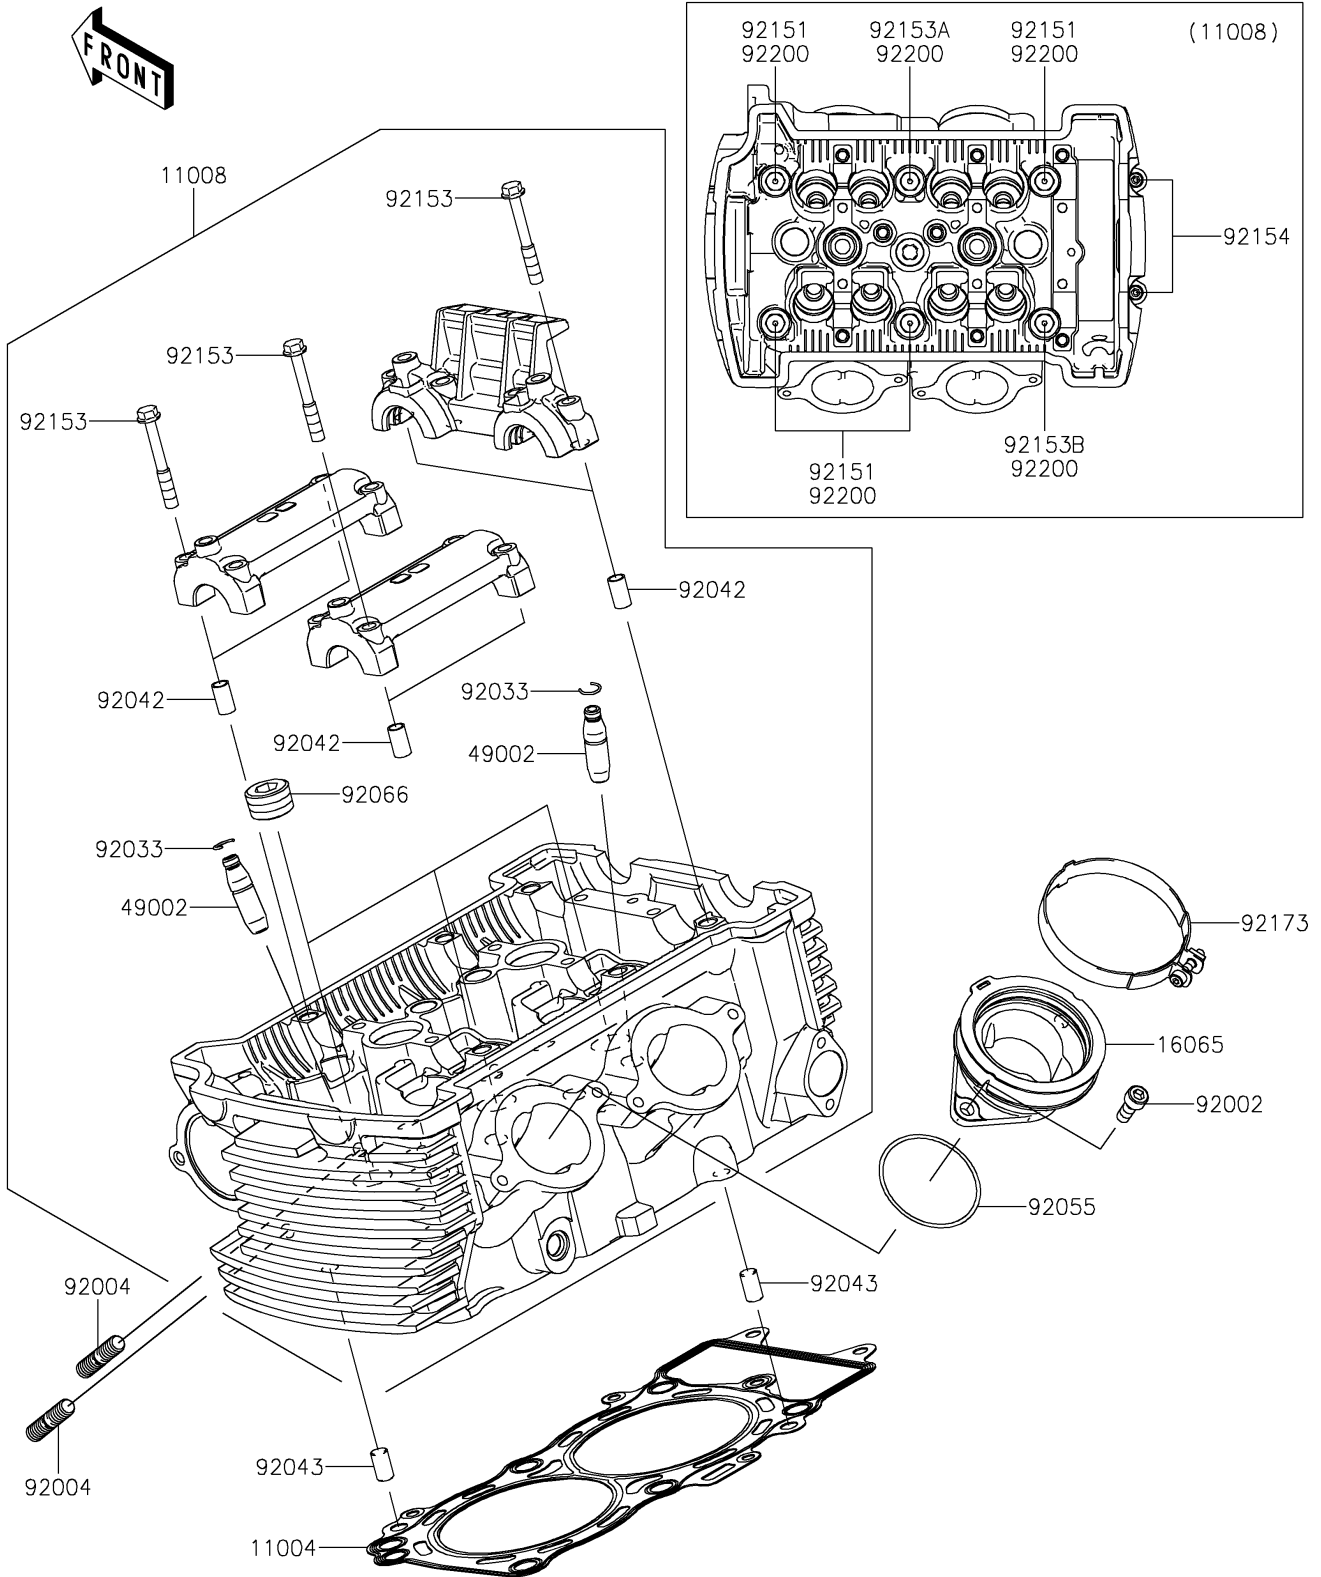

2017 Vulcan S PARTS DIAGRAM

Cylinder Head

E1111

2017 Vulcan S PARTS LIST

Cylinder Head

ITEM NAME	PART NUMBER	QUANTITY
GASKET-HEAD (Ref # 11004)	11004-0064	1
HEAD-COMP-CYLINDER (Ref # 11008)	11008-0844	1
HOLDER-CARBURETOR (Ref # 16065)	16065-0128	2
GUIDE-VALVE (Ref # 49002)	49002-1116	8
BOLT,6X16 (Ref # 92002)	92002-1143	4
STUD,8X22 (Ref # 92004)	92004-0025	4
RING-SNAP (Ref # 92033)	92033-1247	8
PIN,DOWEL,6.3X8X14 (Ref # 92042)	92042-007	6
PIN,8X14 (Ref # 92043)	92043-1567	2
RING-O,47X1.9 (Ref # 92055)	92055-1600	2
PLUG,PT1/2X12.5 (Ref # 92066)	92066-0002	3
BOLT,10X158 (Ref # 92151)	92151-1152	4
BOLT,6X45 (Ref # 92153)	92153-0339	12
BOLT,FLANGED-SMALL,10X176 (Ref # 92153A)	92153-0972	1
BOLT,FLANGED-SMALL,10X80 (Ref # 92153B)	92153-1321	1
BOLT,SOCKET,6X30 (Ref # 92154)	92154-0116	2
CLAMP (Ref # 92173)	92173-0239	2
WASHER,10.5X19X2.3 (Ref # 92200)	92200-0363	6