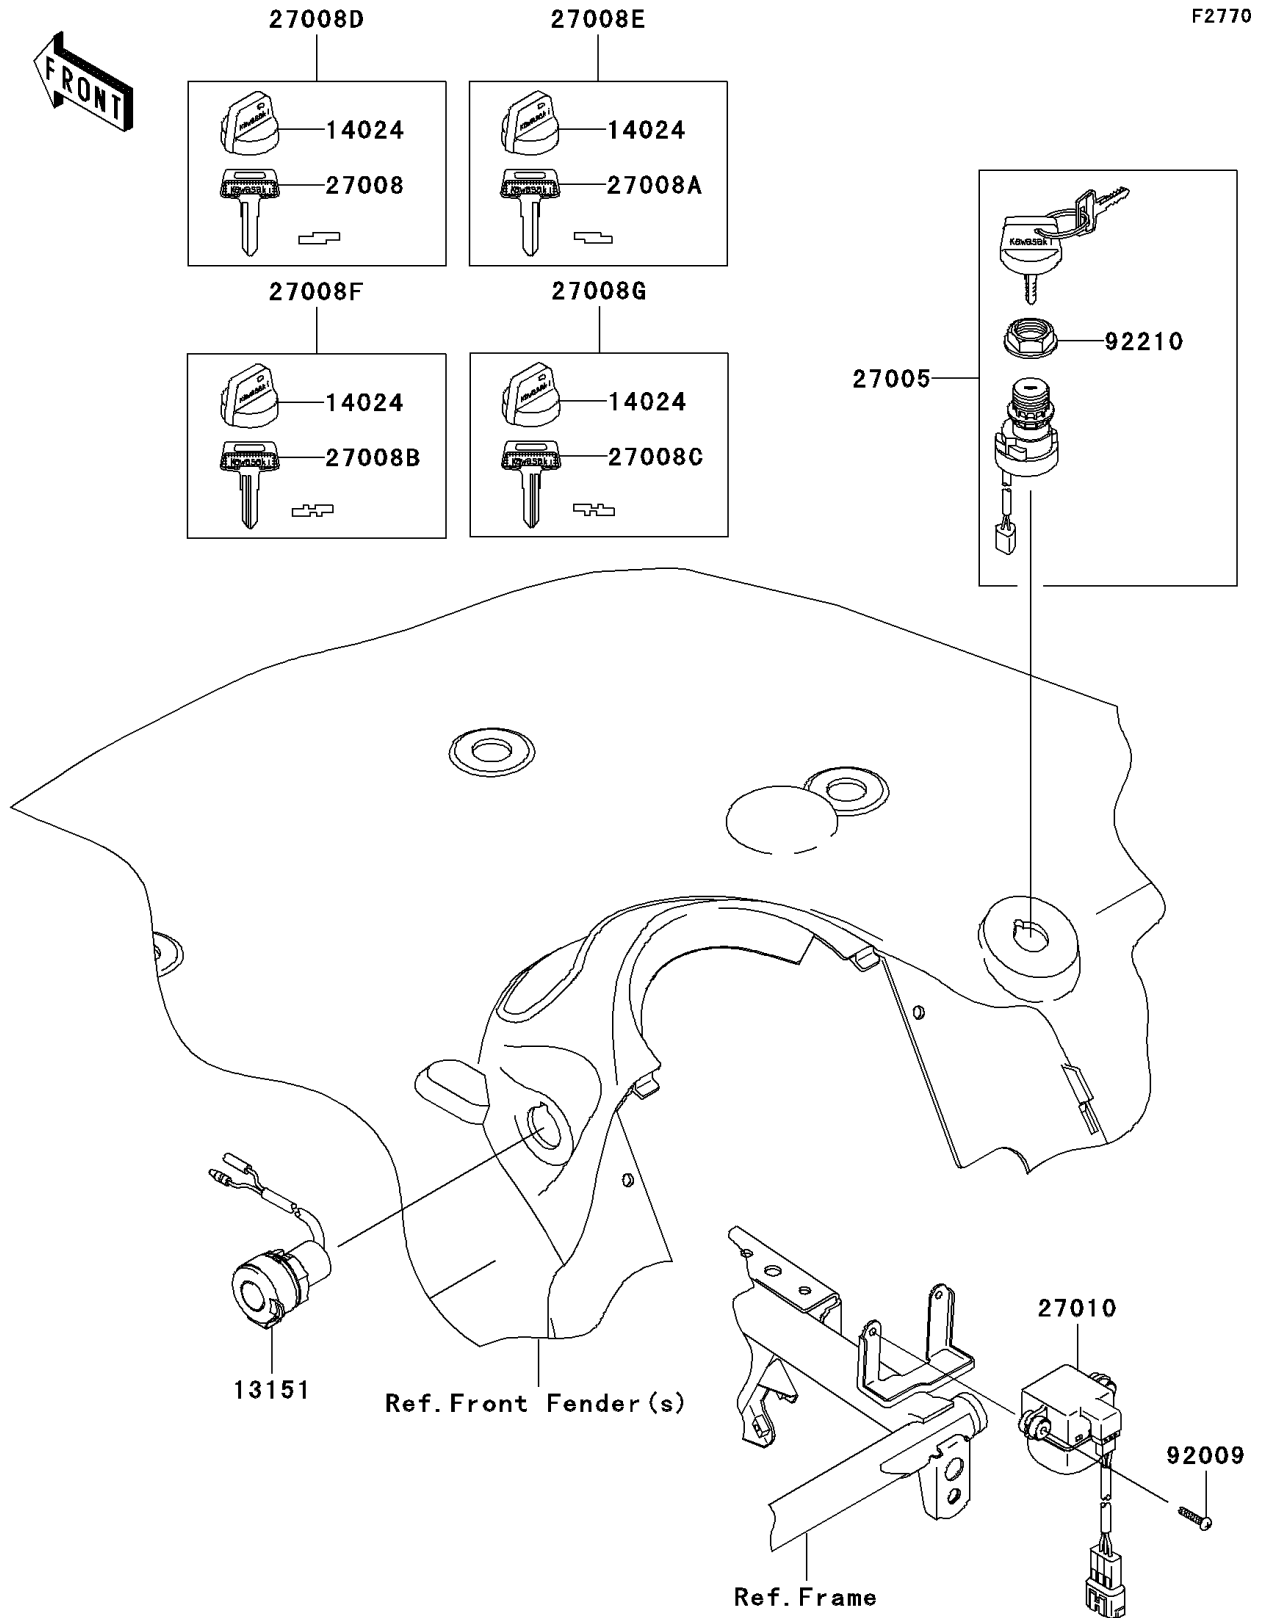

## Ignition Switch

### Ignition Switch

ITEM NAME	PART NUMBER	QUANTITY
SWITCH-COMP,D.C.TERMINAL (Ref # 13151)	13151-0003	1
COVER,KEY (Ref # 14024)	14024-1551	4
SWITCH-ASSY-IGNITION (Ref # 27005)	27005-1267	1
KEY-LOCK,BLANK (Ref # 27008)	27008-1041	1
KEY-LOCK,BLANK (Ref # 27008A)	27008-1042	1
KEY-LOCK,BLANK (Ref # 27008B)	27008-1043	1
KEY-LOCK,BLANK (Ref # 27008C)	27008-1044	1
KEY-LOCK,BLANK,W/COVER (Ref # 27008D)	27008-1132	1
KEY-LOCK,BLANK,W/COVER (Ref # 27008E)	27008-1133	1
KEY-LOCK,BLANK,W/COVER (Ref # 27008F)	27008-1134	1
KEY-LOCK,BLANK,W/COVER (Ref # 27008G)	27008-1135	1
SWITCH,INVERT SENSOR (Ref # 27010)	27010-1421	1
SCREW,4X20 (Ref # 92009)	92009-1897	2
NUT,IGNITION SWITCH (Ref # 92210)	92210-1109	1