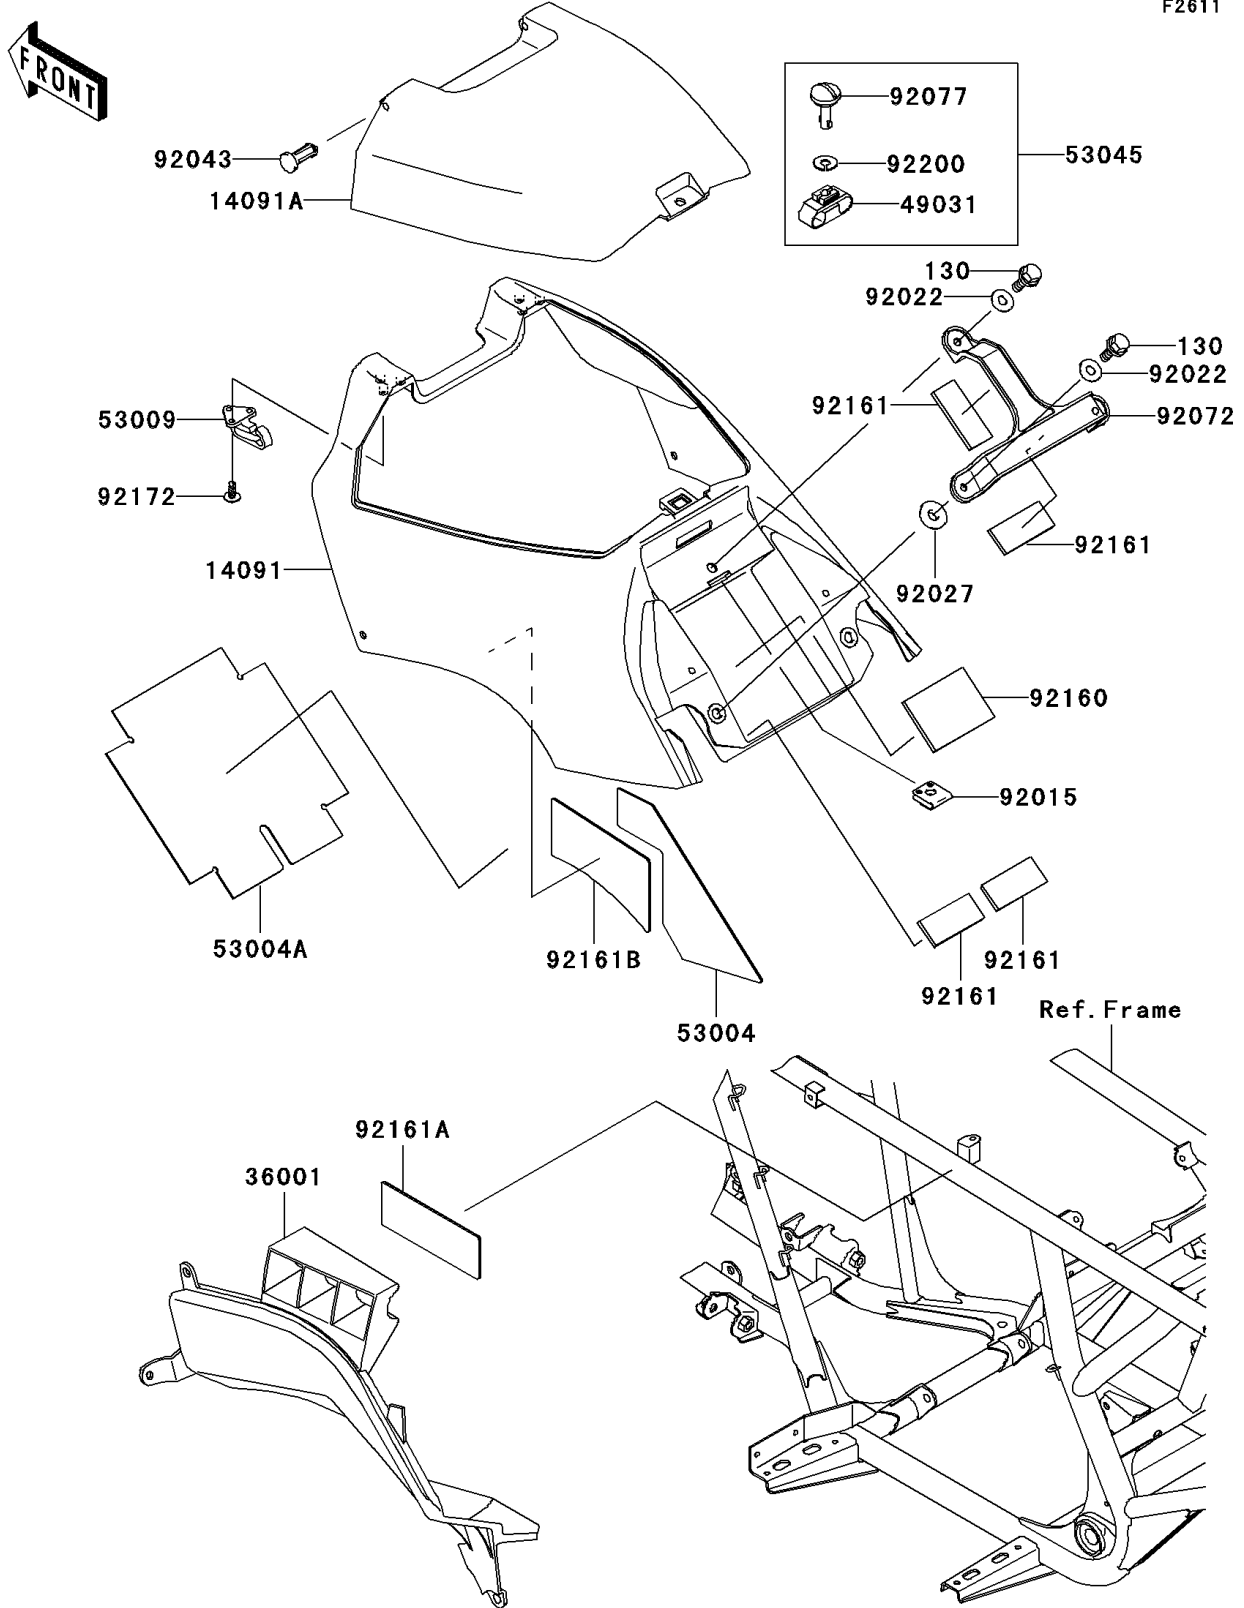

2005 Prairie 700 4x4 Hardwoods Green HD PARTS DIAGRAM

Side Covers

F2611

2005 Prairie 700 4x4 Hardwoods Green HD PARTS LIST

Side Covers

ITEM NAME	PART NUMBER	QUANTITY
BOLT-FLANGED,6X18 (Ref # 130)	130J0618	3
COVER,FUEL TANK,C.H.GREEN (Ref # 14091)	14091-1558-374	1
COVER,FUEL TANK,UPP,C.H.GREEN (Ref # 14091A)	14091-1559-374	1
COVER-SIDE (Ref # 36001)	36001-1647	1
LATCH (Ref # 49031)	49031-1060	1
MAT,FUEL TANK COVER (Ref # 53004)	53004-1148	1
MAT,BATTERY CASE (Ref # 53004A)	53004-1172	1
HINGE,FUEL TANK COVER,FR (Ref # 53009)	53009-1110	2
HOOK-ASSY,FUEL TANK COVER,RR (Ref # 53045)	53045-1070	1
NUT,CLAMP,6MM (Ref # 92015)	92015-1678	1
WASHER,6.5X16X1.0 (Ref # 92022)	92022-1093	3
COLLAR,L=4.7 (Ref # 92027)	92027-1964	2
PIN,HINGE (Ref # 92043)	92043-1623	2
BAND,BATTERY (Ref # 92072)	92072-1406	1
KNOB (Ref # 92077)	92077-1129	1
DAMPER,BATTERY (Ref # 92160)	92160-1897	1
DAMPER (Ref # 92161)	92161-1127	4
DAMPER,SIDE COVER (Ref # 92161A)	92161-1201	1
DAMPER,FUEL TANK COVER (Ref # 92161B)	92161-1202	1
SCREW,TAPPING,5X10 (Ref # 92172)	92172-1061	6
WASHER (Ref # 92200)	92200-1578	1