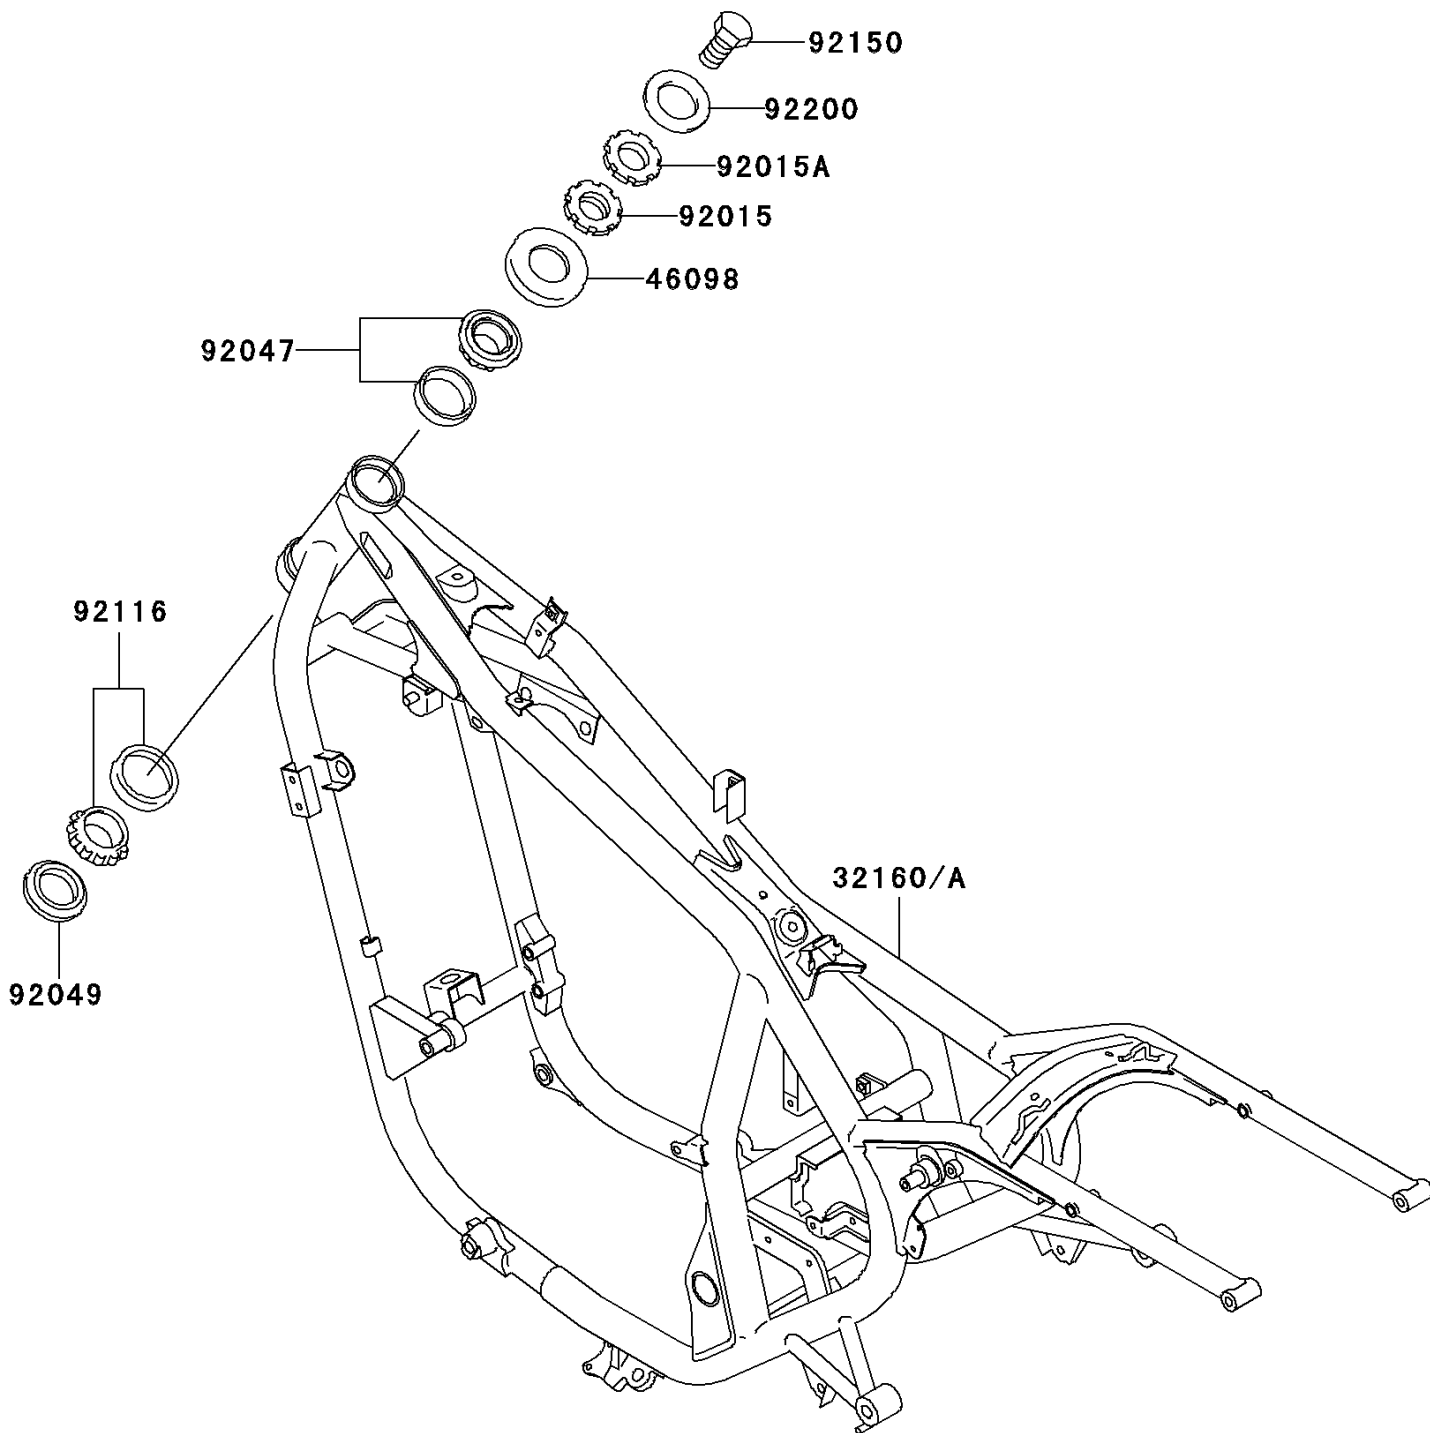

2009 Vulcan® 500 LTD PARTS DIAGRAM

Frame

F2120

2009 Vulcan® 500 LTD PARTS LIST

Frame

ITEM NAME	PART NUMBER	QUANTITY
FRAME-COMP (Ref # 32160)	32160-0262	1
CAP,STEERING STEM (Ref # 46098)	46098-017	1
NUT,25MM,T=10 (Ref # 92015)	92015-1377	1
NUT,25MM,T=6 (Ref # 92015A)	92015-1378	1
RACE,ROLLER,32005JR RS (Ref # 92047)	92047-017	1
SEAL-OIL,XMHE36X52X4J (Ref # 92049)	92049-1162	1
BEARING-ROLLER,HR320/28XJ (Ref # 92116)	92116-1009	1
BOLT,14X25 (Ref # 92150)	92150-1672	1
WASHER (Ref # 92200)	92200-1140	1