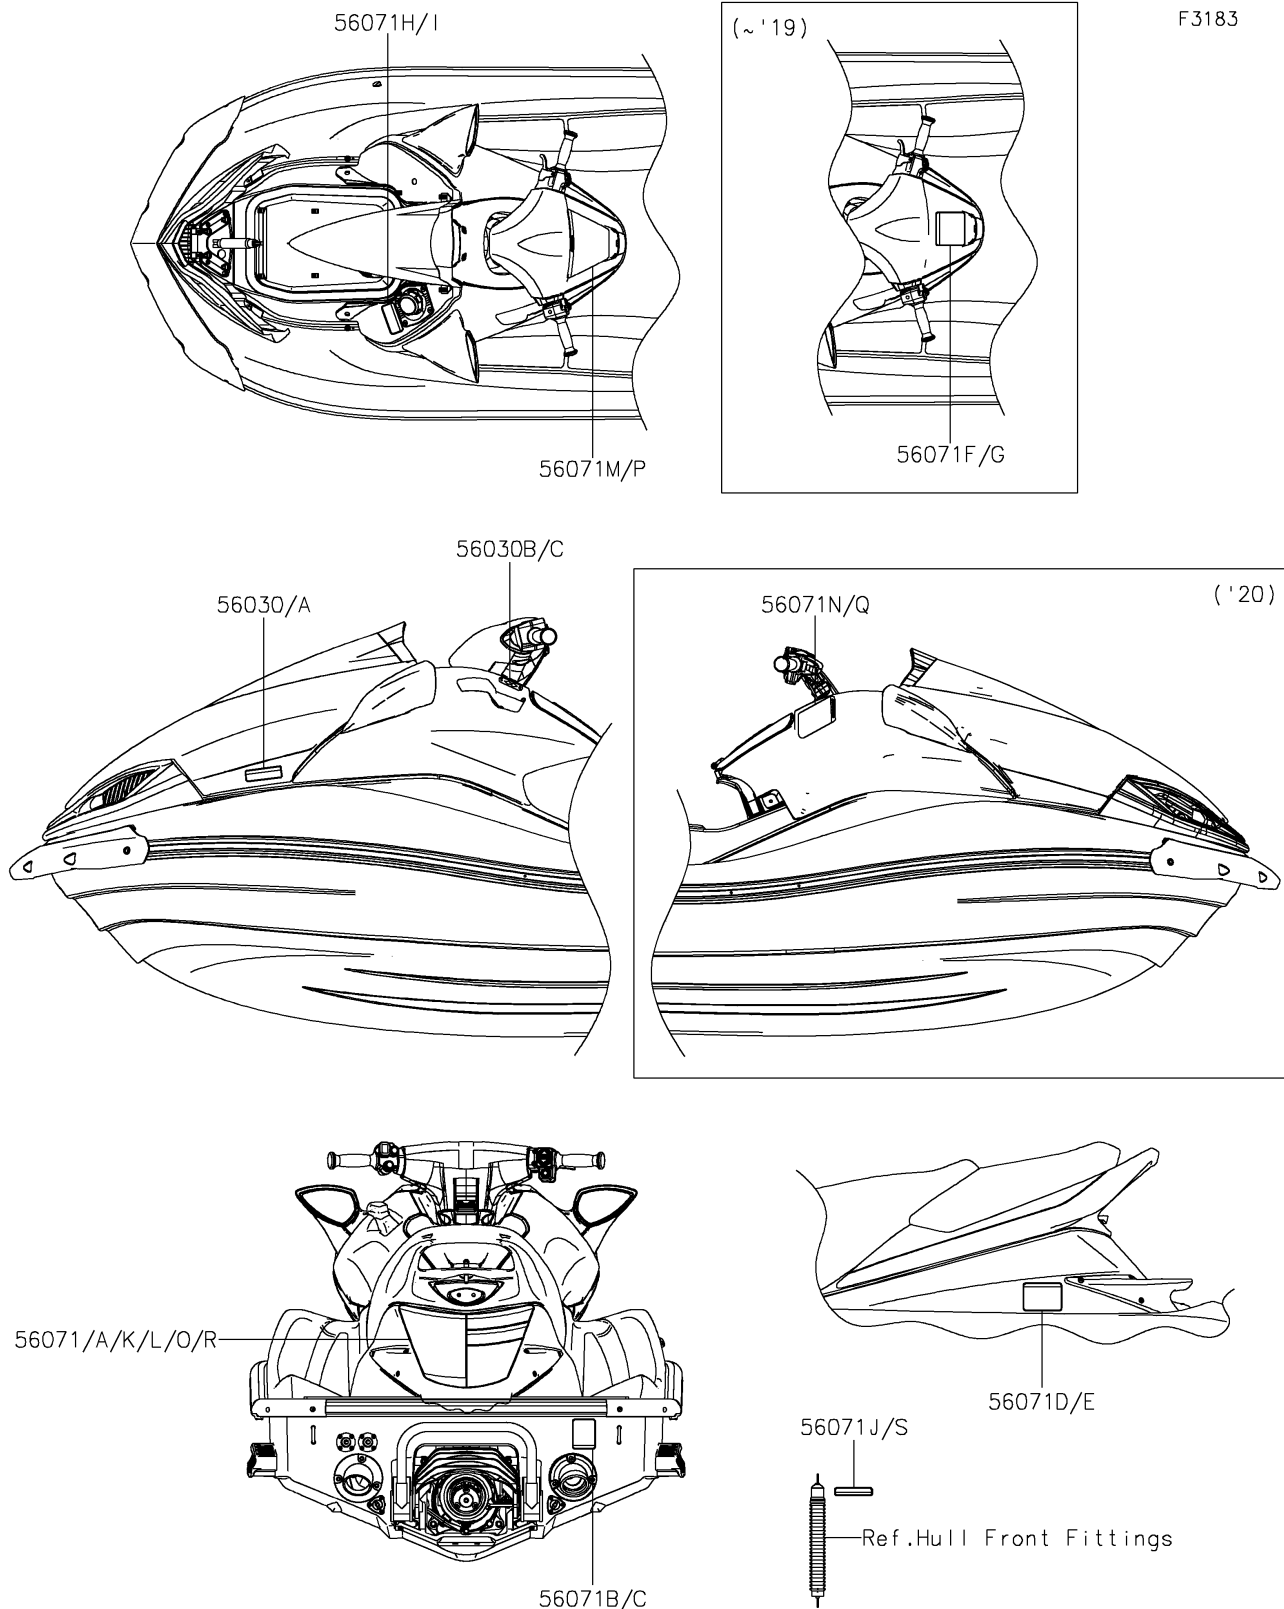

2020 JET SKI® ULTRA® LX PARTS DIAGRAM

Labels

2020 JET SKI® ULTRA® LX PARTS LIST

Labels

ITEM NAME	PART NUMBER	QUANTITY
LABEL,FIRE EXTINGUISHER (Ref # 56030)	56030-3755	1
LABEL,FIRE EXTINGUISHER (Ref # 56030A)	56030-3757	1
LABEL,REVERSE (Ref # 56030B)	56030-3815	1
LABEL,REVERSE (Ref # 56030C)	56030-3816	1
LABEL-WARNING,RIGHTING (Ref # 56071B)	56071-0398	1
LABEL-WARNING,RIGHTING (Ref # 56071C)	56071-0399	1
LABEL-WARNING,GRAB,HANDLE,STEP (Ref # 56071D)	56071-0402	1
LABEL-WARNING,GRAB,HANDLE,STEP (Ref # 56071E)	56071-0403	1
LABEL-WARNING,FUEL SUPPLY (Ref # 56071H)	56071-0424	1
LABEL-WARNING,FUEL SUPPLY (Ref # 56071I)	56071-0425	1
LABEL-WARNING,DAMPER (Ref # 56071J)	56071-0568	1
LABEL-WARNING,IMPORTANT SAFETY (Ref # 56071L)	56071-0878	1
LABEL-WARNING,AVOID COLLISIONS (Ref # 56071M)	56071-0879	1
LABEL-WARNING,READ AND FOLLOW (Ref # 56071N)	56071-0880	1
LABEL-WARNING,IMPORTANT SAFETY (Ref # 56071O)	56071-0882	1
LABEL-WARNING,AVOID COLLISIONS (Ref # 56071P)	56071-0883	1
LABEL-WARNING,READ AND FOLLOW (Ref # 56071Q)	56071-0884	1
LABEL-WARNING,IMPORTANT SAFETY (Ref # 56071R)	56071-0902	1
LABEL-WARNING,DAMPER (Ref # 56071S)	56071-3737	1