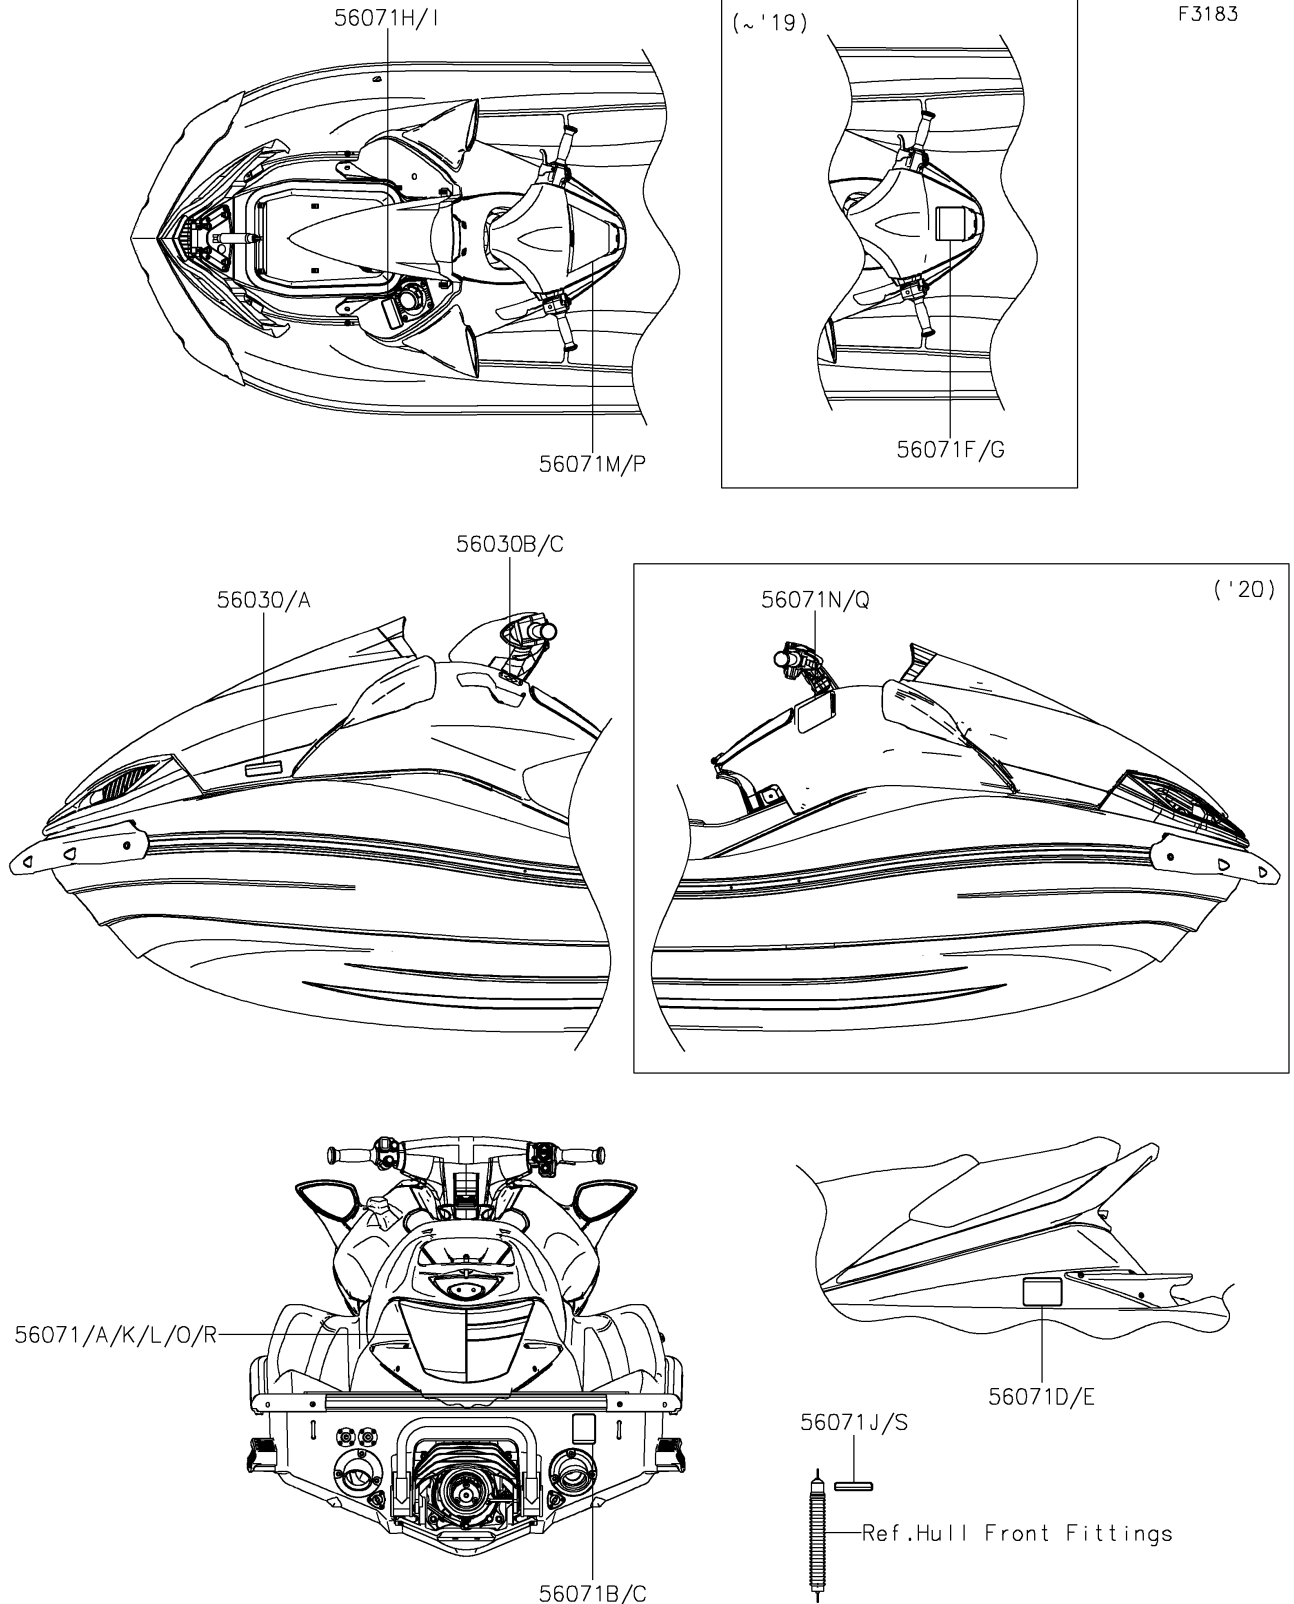

# 2020 JET SKI® ULTRA® LX PARTS DIAGRAM

Labels

## 2020 JET SKI® ULTRA® LX PARTS LIST

### Labels

| ITEM NAME                                     | PART NUMBER | QUANTITY |
|---|-------------|----------|
| LABEL,FIRE EXTINGUISHER (Ref # 56030)         | 56030-3755  | 1        |
| LABEL,FIRE EXTINGUISHER (Ref # 56030A)        | 56030-3757  | 1        |
| LABEL,REVERSE (Ref # 56030B)                  | 56030-3815  | 1        |
| LABEL,REVERSE (Ref # 56030C)                  | 56030-3816  | 1        |
| LABEL-WARNING,RIGHTING (Ref # 56071B)         | 56071-0398  | 1        |
| LABEL-WARNING,RIGHTING (Ref # 56071C)         | 56071-0399  | 1        |
| LABEL-WARNING,GRAB,HANDLE,STEP (Ref # 56071D) | 56071-0402  | 1        |
| LABEL-WARNING,GRAB,HANDLE,STEP (Ref # 56071E) | 56071-0403  | 1        |
| LABEL-WARNING,FUEL SUPPLY (Ref # 56071H)      | 56071-0424  | 1        |
| LABEL-WARNING,FUEL SUPPLY (Ref # 56071I)      | 56071-0425  | 1        |
| LABEL-WARNING,DAMPER (Ref # 56071J)           | 56071-0568  | 1        |
| LABEL-WARNING,IMPORTANT SAFETY (Ref # 56071L) | 56071-0878  | 1        |
| LABEL-WARNING,AVOID COLLISIONS (Ref # 56071M) | 56071-0879  | 1        |
| LABEL-WARNING,READ AND FOLLOW (Ref # 56071N)  | 56071-0880  | 1        |
| LABEL-WARNING,IMPORTANT SAFETY (Ref # 56071O) | 56071-0882  | 1        |
| LABEL-WARNING,AVOID COLLISIONS (Ref # 56071P) | 56071-0883  | 1        |
| LABEL-WARNING,READ AND FOLLOW (Ref # 56071Q)  | 56071-0884  | 1        |
| LABEL-WARNING,IMPORTANT SAFETY (Ref # 56071R) | 56071-0902  | 1        |
| LABEL-WARNING,DAMPER (Ref # 56071S)           | 56071-3737  | 1        |