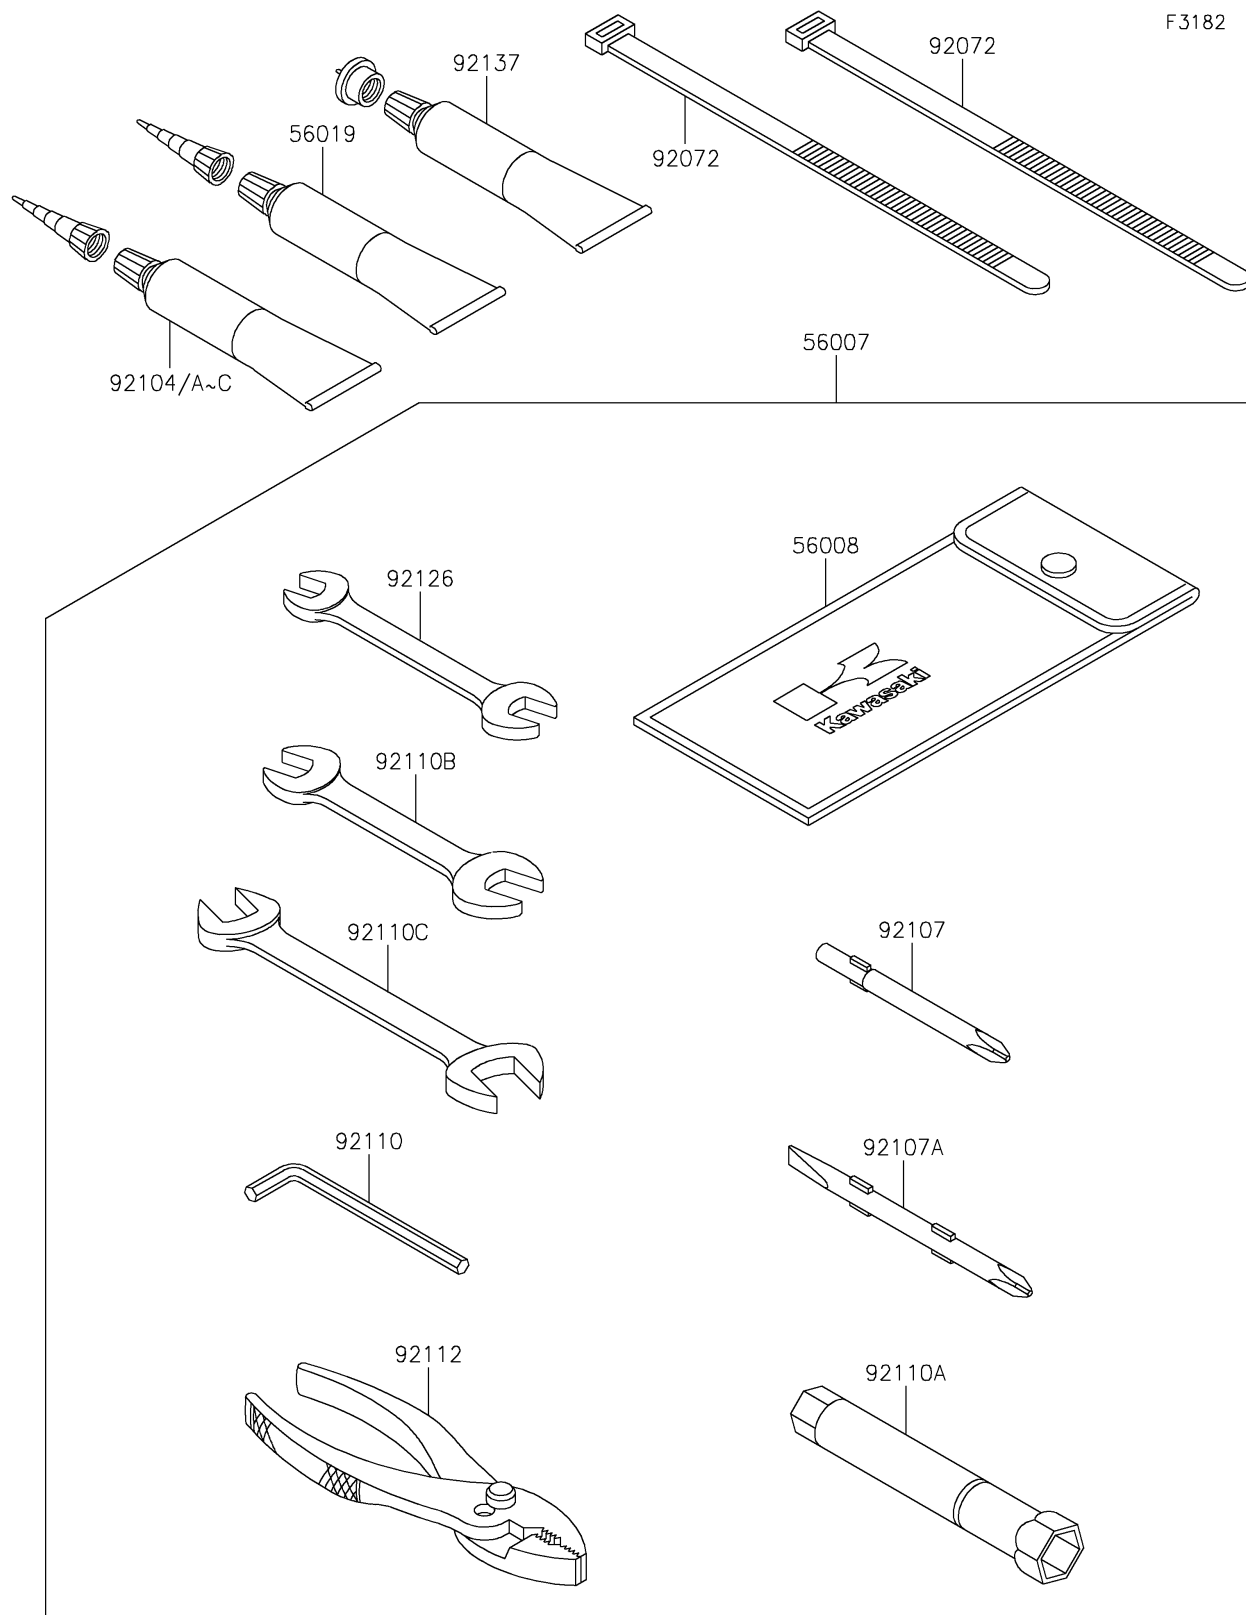

2020 JET SKI® ULTRA® LX PARTS DIAGRAM

Owner's Tools

2020 JET SKI® ULTRA® LX PARTS LIST

Owner's Tools

ITEM NAME	PART NUMBER	QUANTITY
TOOL-KIT (Ref # 56007)	56007-3716	1
BAG,TOOL (Ref # 56008)	56008-3704	1
GASKET-LIQUID,TB1211,WHITE (Ref # 56019)	56019-120	1
BAND,L=250 (Ref # 92072)	92072-1237	1
GASKET-LIQUID,TB1211F,CLEAR (Ref # 92104)	92104-0004	1
GASKET-LIQUID,TB1215B,BLACK (Ref # 92104A)	92104-1062	1
GASKET-LIQUID,TB1215,GRAY (Ref # 92104B)	92104-1065	1
GASKET-LIQUID,TB1521,BROWN (Ref # 92104C)	92104-3701	1
TOOL-DRIVER,#3PHILLIPS (Ref # 92107)	92107-005	1
TOOL-DRIVER,#2PHILLIPS&SLOT (Ref # 92107A)	92107-1051	1
TOOL-WRENCH,ALLEN,5MM (Ref # 92110)	92110-1015	1
TOOL-WRENCH,BOX,16MM (Ref # 92110A)	92110-1145	1
TOOL-WRENCH,OPEN END,10X12 (Ref # 92110B)	92110-1152	1
TOOL-WRENCH,OPEN END,14X17 (Ref # 92110C)	92110-1153	1
TOOL-PLIERS (Ref # 92112)	92112-1001	1
TOOL-WRENCH,OPEN END,8X10 (Ref # 92126)	92126-004	1
GREASE (Ref # 92137)	92137-1002	1