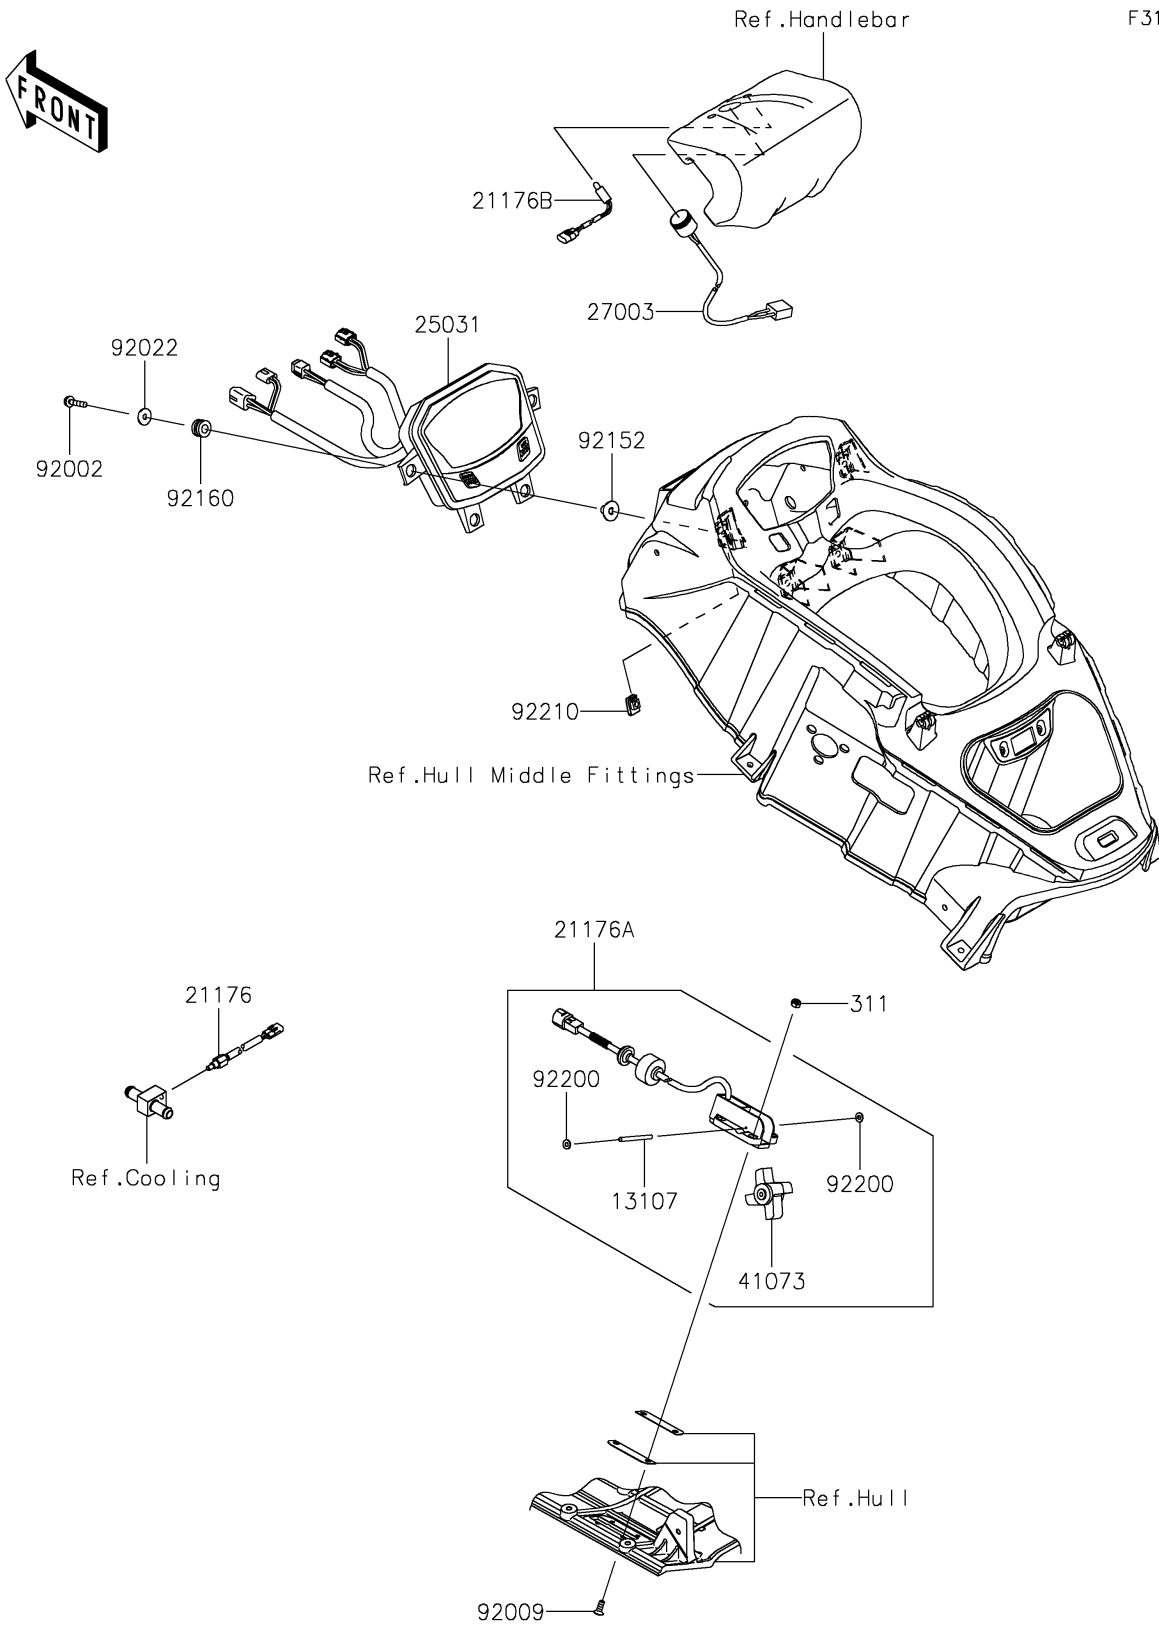

# 2020 JET SKI® ULTRA® LX PARTS DIAGRAM

Meters

F3179

## 2020 JET SKI® ULTRA® LX PARTS LIST

Meters

ITEM NAME	PART NUMBER	QUANTITY
SHAFT (Ref # 13107)	13107-3807	1
SENSOR,TEMP (Ref # 21176)	21176-0072	1
SENSOR,SPEED (Ref # 21176A)	21176-3775	1
SENSOR,AIR TEMP (Ref # 21176B)	21176-3778	1
METER-ASSY (Ref # 25031)	25031-0690	1
HORN (Ref # 27003)	27003-3706	1
NUT-HEX,6MM (Ref # 311)	311R0600	4
WHEEL-ASSY,PADDLE (Ref # 41073)	41073-3701	1
BOLT,6X25 (Ref # 92002)	92002-3714	4
SCREW,6X16 (Ref # 92009)	92009-3703	4
WASHER,6.5X20X1.5 (Ref # 92022)	92022-3710	4
COLLAR (Ref # 92152)	92152-3755	4
DAMPER,10X20X12 (Ref # 92160)	92160-1167	4
WASHER (Ref # 92200)	92200-3805	2
NUT,6MM (Ref # 92210)	92210-3768	4