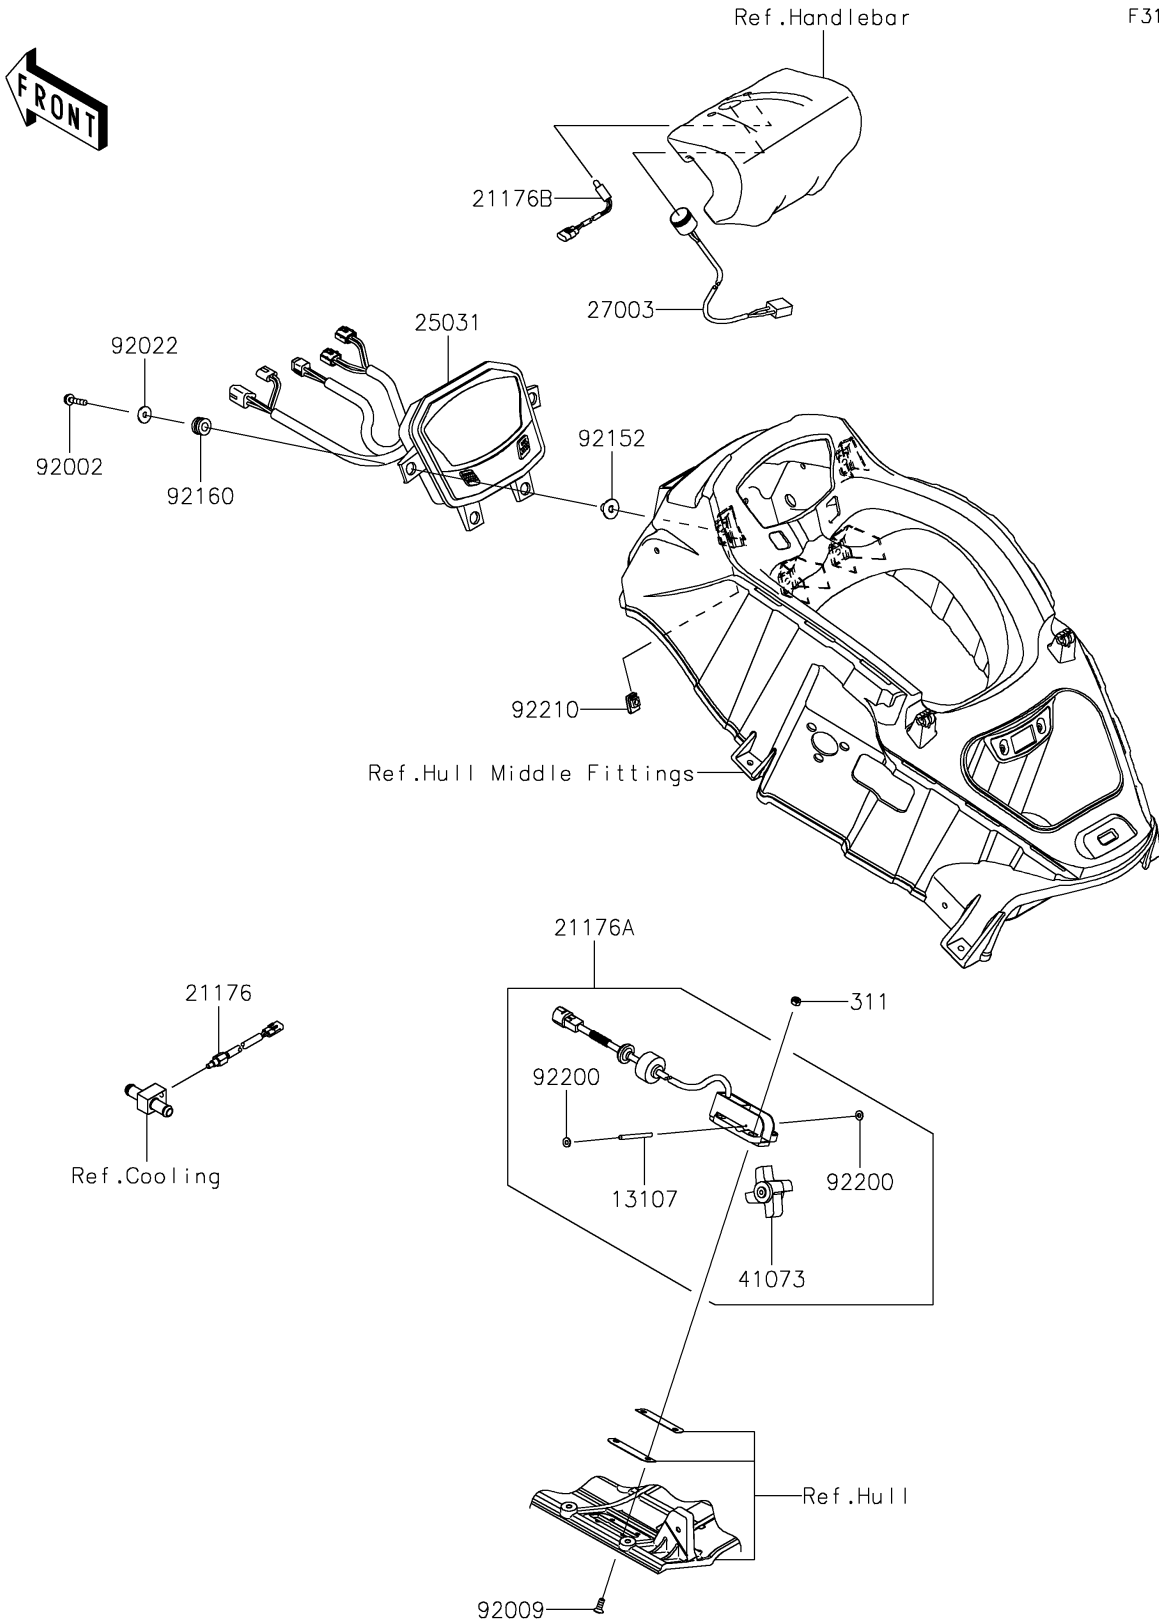

## 2020 JET SKI® ULTRA® LX PARTS DIAGRAM

Meters

F3179

## 2020 JET SKI® ULTRA® LX PARTS LIST

Meters

ITEM NAME	PART NUMBER	QUANTITY
SHAFT (Ref # 13107)	13107-3807	1
SENSOR,TEMP (Ref # 21176)	21176-0072	1
SENSOR,SPEED (Ref # 21176A)	21176-3775	1
SENSOR,AIR TEMP (Ref # 21176B)	21176-3778	1
METER-ASSY (Ref # 25031)	25031-0690	1
HORN (Ref # 27003)	27003-3706	1
NUT-HEX,6MM (Ref # 311)	311R0600	1
WHEEL-ASSY,PADDLE (Ref # 41073)	41073-3701	1
BOLT,6X25 (Ref # 92002)	92002-3714	1
SCREW,6X16 (Ref # 92009)	92009-3703	1
WASHER,6.5X20X1.5 (Ref # 92022)	92022-3710	1
COLLAR (Ref # 92152)	92152-3755	1
DAMPER,10X20X12 (Ref # 92160)	92160-1167	1
WASHER (Ref # 92200)	92200-3805	1
NUT,6MM (Ref # 92210)	92210-3768	1