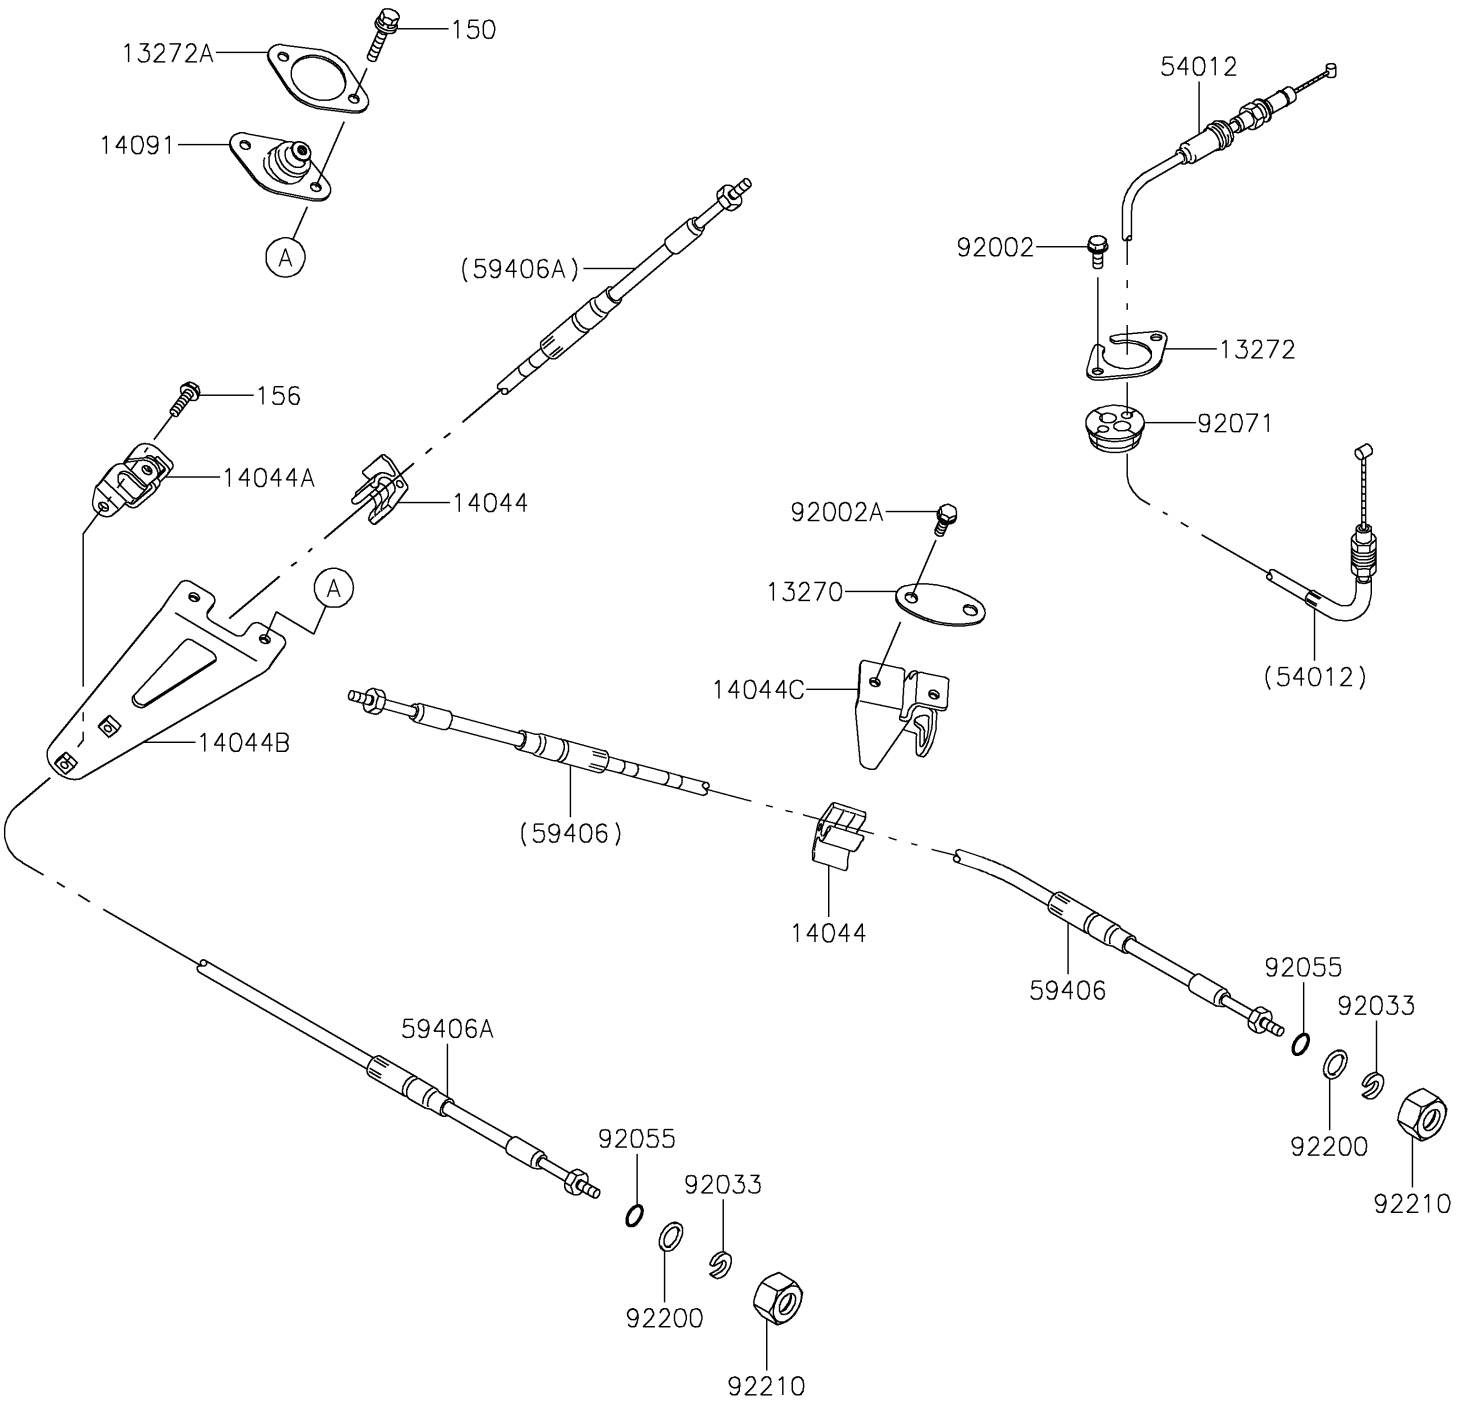

2020 JET SKI® ULTRA® LX PARTS DIAGRAM

Cables

F3175

2020 JET SKI® ULTRA® LX PARTS LIST

Cables

ITEM NAME	PART NUMBER	QUANTITY
PLATE (Ref # 13270)	13270-3860	1
PLATE (Ref # 13272)	13272-3729	1
PLATE (Ref # 13272A)	13272-3730	1
HOLDER-CABLE (Ref # 14044)	14044-3765	2
HOLDER-CABLE,REVERSE (Ref # 14044A)	14044-3766	1
HOLDER-CABLE,REVERSE (Ref # 14044B)	14044-3767	1
HOLDER-CABLE,STEERING (Ref # 14044C)	14044-3769	1
COVER (Ref # 14091)	14091-3821	1
BOLT-WS,6X25 (Ref # 150)	150R0625	2
BOLT-WP,6X16 (Ref # 156)	156R0616	2
CABLE-THROTTLE (Ref # 54012)	54012-3771	1
CABLE-STRG (Ref # 59406)	59406-0003	1
CABLE-STRG,REVERSE (Ref # 59406A)	59406-0004	1
BOLT,6X16 (Ref # 92002)	92002-3728	2
BOLT,6X20 (Ref # 92002A)	92002-3755	2
RING-SNAP (Ref # 92033)	92033-3735	2
RING-O (Ref # 92055)	92055-3778	2
GROMMET,HARNESS (Ref # 92071)	92071-3790	1
WASHER,14.5X20X1.5 (Ref # 92200)	92200-3793	2
NUT,22MM (Ref # 92210)	92210-3772	2