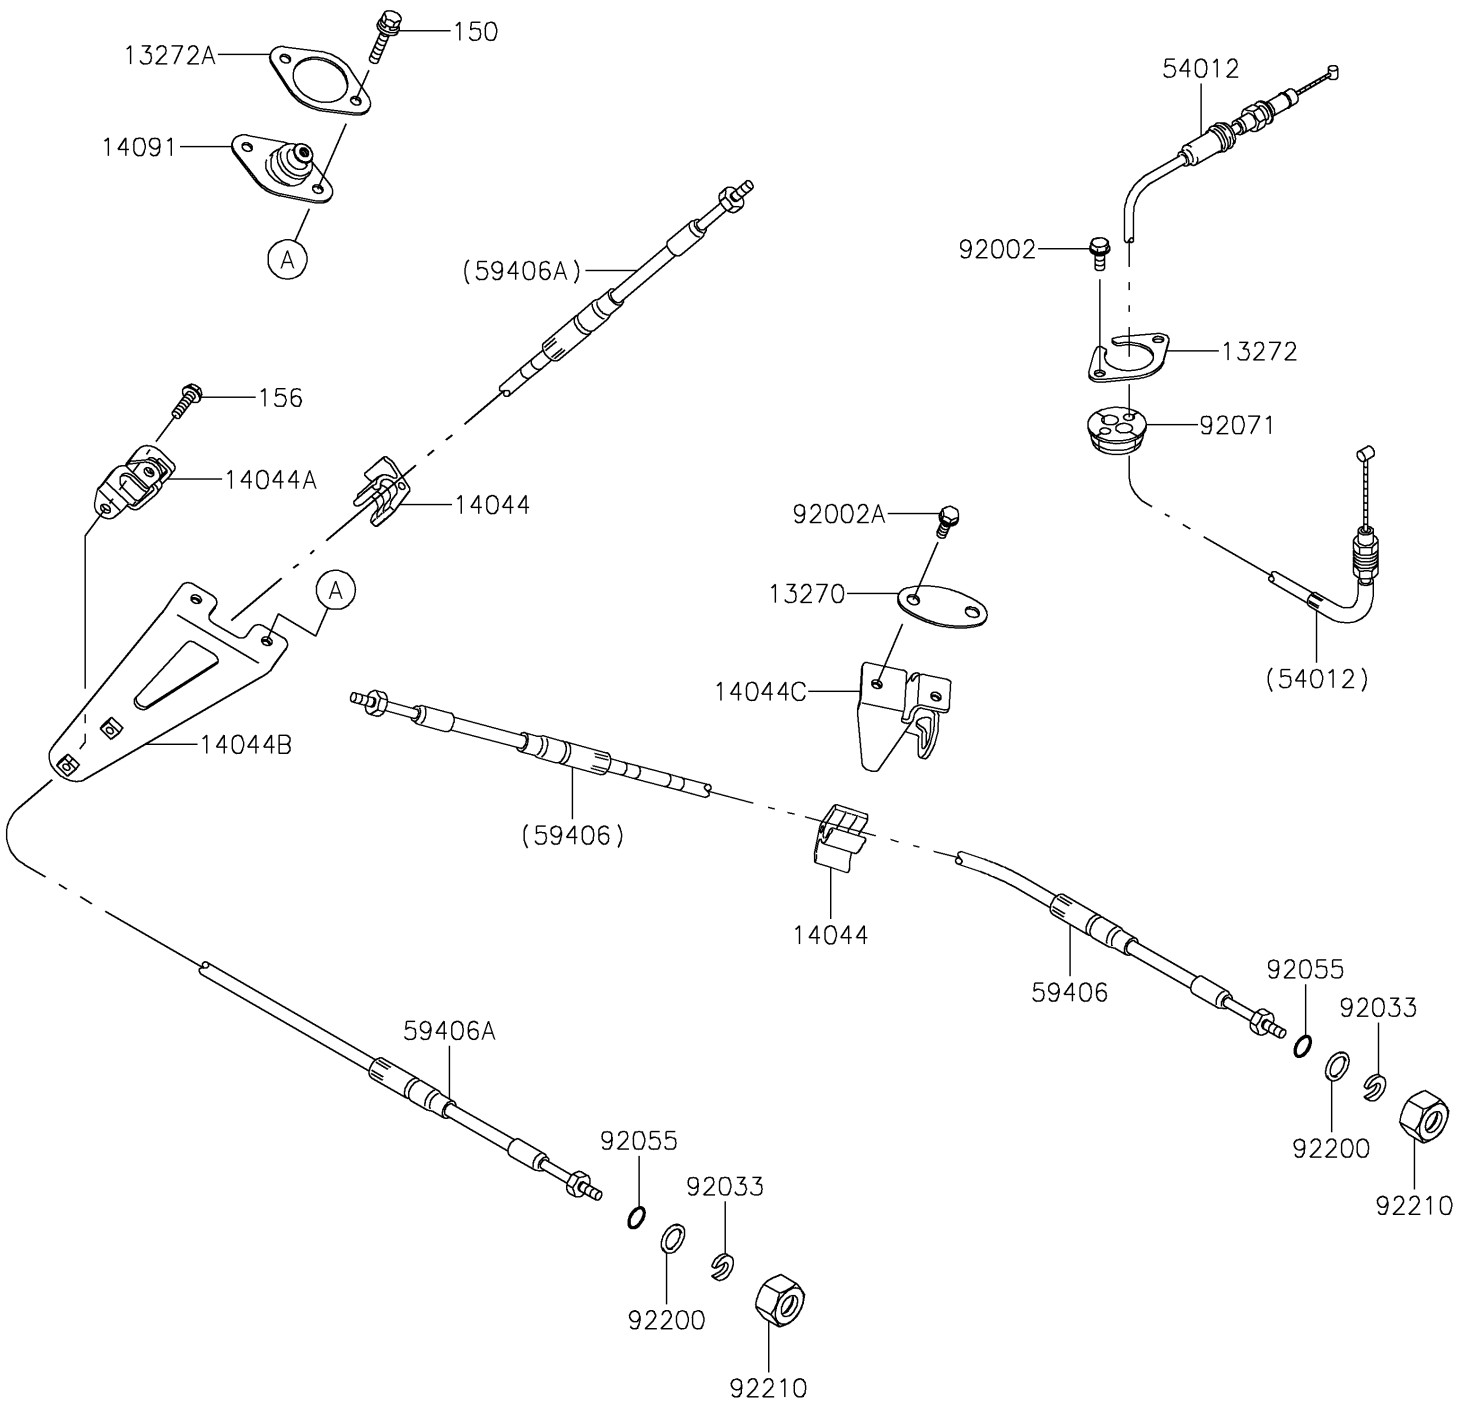

2020 JET SKI® ULTRA® LX PARTS DIAGRAM

Cables

F3175

2020 JET SKI® ULTRA® LX PARTS LIST

Cables

ITEM NAME	PART NUMBER	QUANTITY
PLATE (Ref # 13270)	13270-3860	1
PLATE (Ref # 13272)	13272-3729	1
PLATE (Ref # 13272A)	13272-3730	1
HOLDER-CABLE (Ref # 14044)	14044-3765	1
HOLDER-CABLE, REVERSE (Ref # 14044A)	14044-3766	1
HOLDER-CABLE, REVERSE (Ref # 14044B)	14044-3767	1
HOLDER-CABLE, STEERING (Ref # 14044C)	14044-3769	1
COVER (Ref # 14091)	14091-3821	1
BOLT-WS, 6X25 (Ref # 150)	150R0625	1
BOLT-WP, 6X16 (Ref # 156)	156R0616	1
CABLE-THROTTLE (Ref # 54012)	54012-3771	1
CABLE-STRG (Ref # 59406)	59406-0003	1
CABLE-STRG, REVERSE (Ref # 59406A)	59406-0004	1
BOLT, 6X16 (Ref # 92002)	92002-3728	1
BOLT, 6X20 (Ref # 92002A)	92002-3755	1
RING-SNAP (Ref # 92033)	92033-3735	1
RING-O (Ref # 92055)	92055-3778	1
GROMMET, HARNESS (Ref # 92071)	92071-3790	1
WASHER, 14.5X20X1.5 (Ref # 92200)	92200-3793	1
NUT, 22MM (Ref # 92210)	92210-3772	1