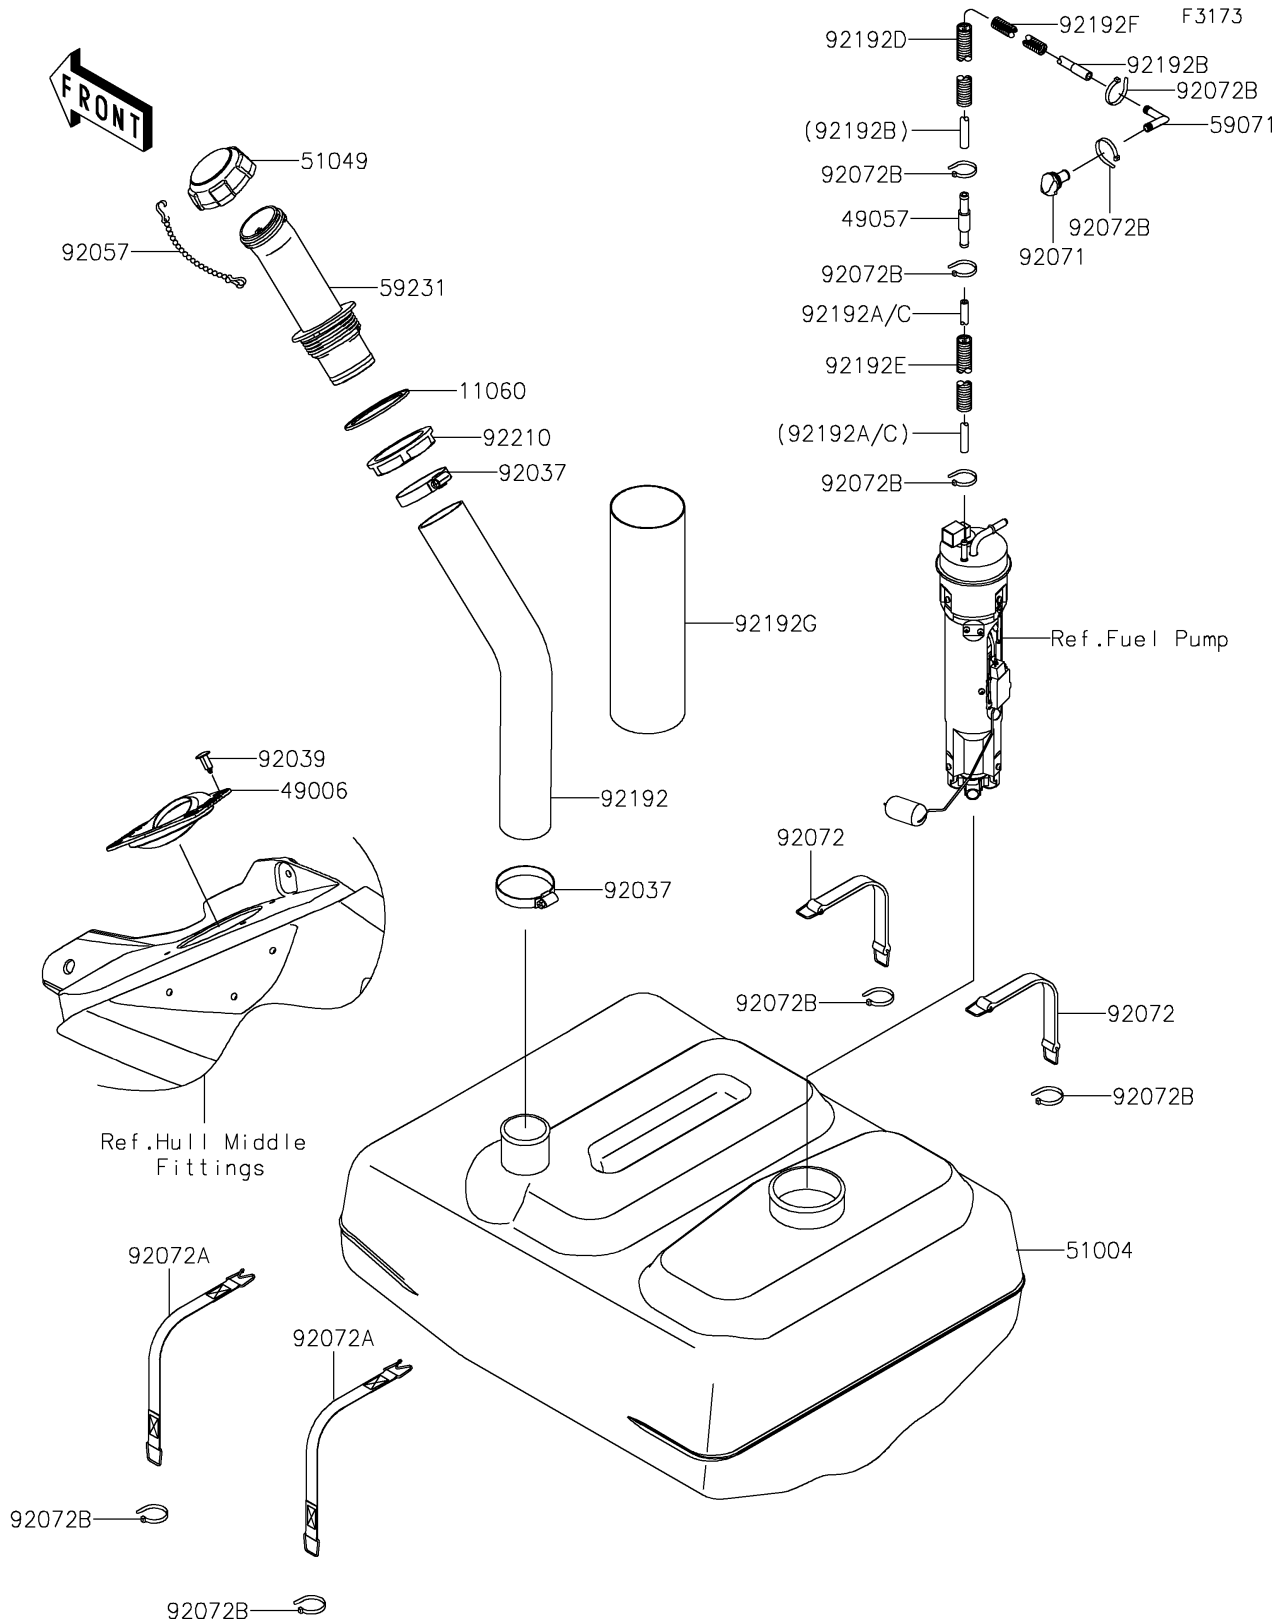

2020 JET SKI® ULTRA® LX PARTS DIAGRAM

Fuel Tank

2020 JET SKI® ULTRA® LX PARTS LIST

Fuel Tank

ITEM NAME	PART NUMBER	QUANTITY
GASKET,FUEL-FILLER (Ref # 11060)	11060-3780	1
BOOT (Ref # 49006)	49006-3719	1
VALVE-RELIEF (Ref # 49057)	49057-0002	1
TANK-FUEL (Ref # 51004)	51004-0710	1
CAP-TANK,FUEL (Ref # 51049)	51049-0713	1
JOINT (Ref # 59071)	59071-3736	1
FILLER,FUEL TANK (Ref # 59231)	59231-3727	1
CLAMP (Ref # 92037)	92037-3738	2
RIVET (Ref # 92039)	92039-3788	4
CHAIN,COVER,L=100 (Ref # 92057)	92057-3704	1
GROMMET (Ref # 92071)	92071-3841	1
BAND (Ref # 92072)	92072-3845	2
BAND (Ref # 92072A)	92072-3847	2
BAND,L=100.08 (Ref # 92072B)	92072-3882	9
TUBE,FUEL TANK-FILLER (Ref # 92192)	92192-1044	1
TUBE,5.8X10.8X1000 (Ref # 92192B)	92192-1515	1
TUBE,5.8X11X100 (Ref # 92192C)	92192-1795	1
TUBE,CORRUGATED,15.3X20.6X650 (Ref # 92192D)	92192-3748	1
TUBE,CORRUGATED,L=120 (Ref # 92192E)	92192-3749	1
TUBE,CORRUGATED,L=350 (Ref # 92192F)	92192-3788	1
TUBE,86X89X300 (Ref # 92192G)	92192-3822	1
NUT,FUEL FILLER (Ref # 92210)	92210-3802	1