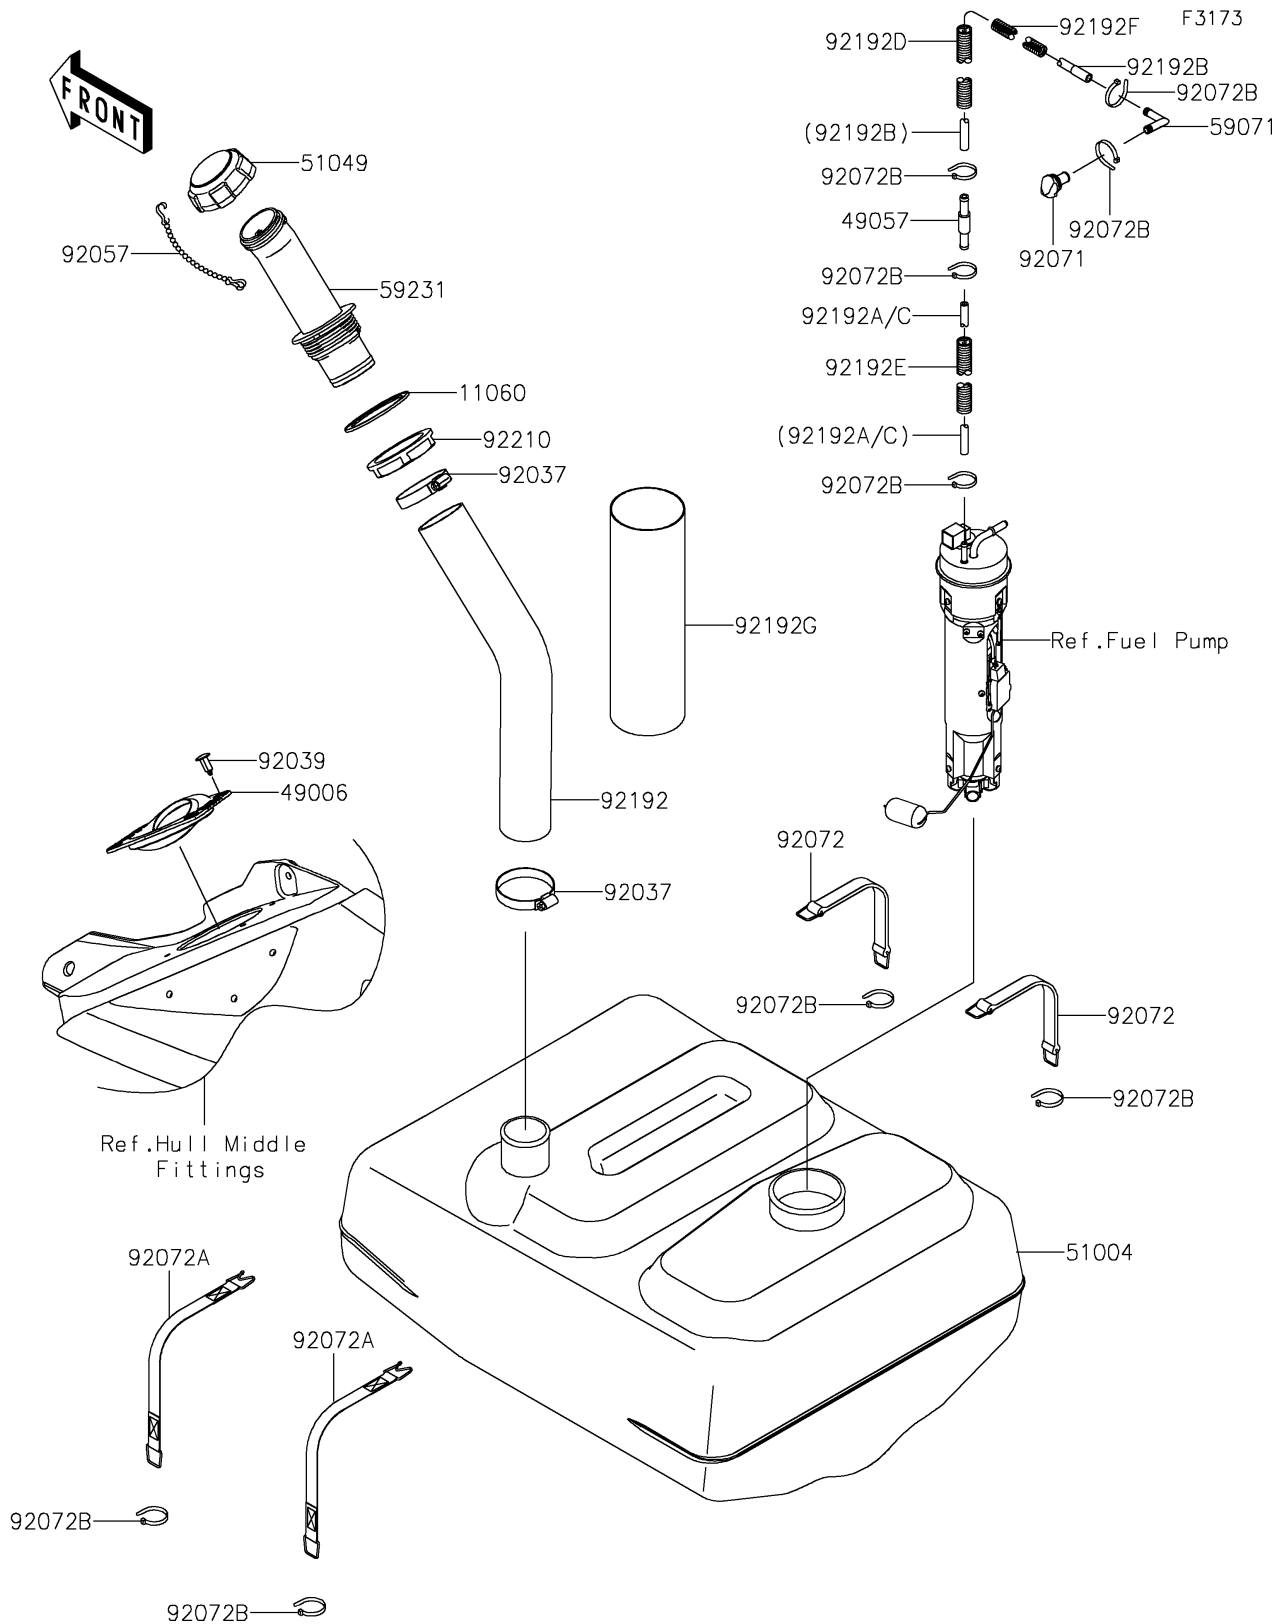

2020 JET SKI® ULTRA® LX PARTS DIAGRAM

Fuel Tank

2020 JET SKI® ULTRA® LX PARTS LIST

Fuel Tank

ITEM NAME	PART NUMBER	QUANTITY
GASKET,FUEL-FILLER (Ref # 11060)	11060-3780	1
BOOT (Ref # 49006)	49006-3719	1
VALVE-RELIEF (Ref # 49057)	49057-0002	1
TANK-FUEL (Ref # 51004)	51004-0710	1
CAP-TANK,FUEL (Ref # 51049)	51049-0713	1
JOINT (Ref # 59071)	59071-3736	1
FILLER,FUEL TANK (Ref # 59231)	59231-3727	1
CLAMP (Ref # 92037)	92037-3738	1
RIVET (Ref # 92039)	92039-3788	1
CHAIN,COVER,L=100 (Ref # 92057)	92057-3704	1
GROMMET (Ref # 92071)	92071-3841	1
BAND (Ref # 92072)	92072-3845	1
BAND (Ref # 92072A)	92072-3847	1
BAND,L=100.08 (Ref # 92072B)	92072-3882	1
TUBE,FUEL TANK-FILLER (Ref # 92192)	92192-1044	1
TUBE,5.8X10.8X1000 (Ref # 92192B)	92192-1515	1
TUBE,5.8X11X100 (Ref # 92192C)	92192-1795	1
TUBE,CORRUGATED,15.3X20.6X650 (Ref # 92192D)	92192-3748	1
TUBE,CORRUGATED,L=120 (Ref # 92192E)	92192-3749	1
TUBE,CORRUGATED,L=350 (Ref # 92192F)	92192-3788	1
TUBE,86X89X300 (Ref # 92192G)	92192-3822	1
NUT,FUEL FILLER (Ref # 92210)	92210-3802	1