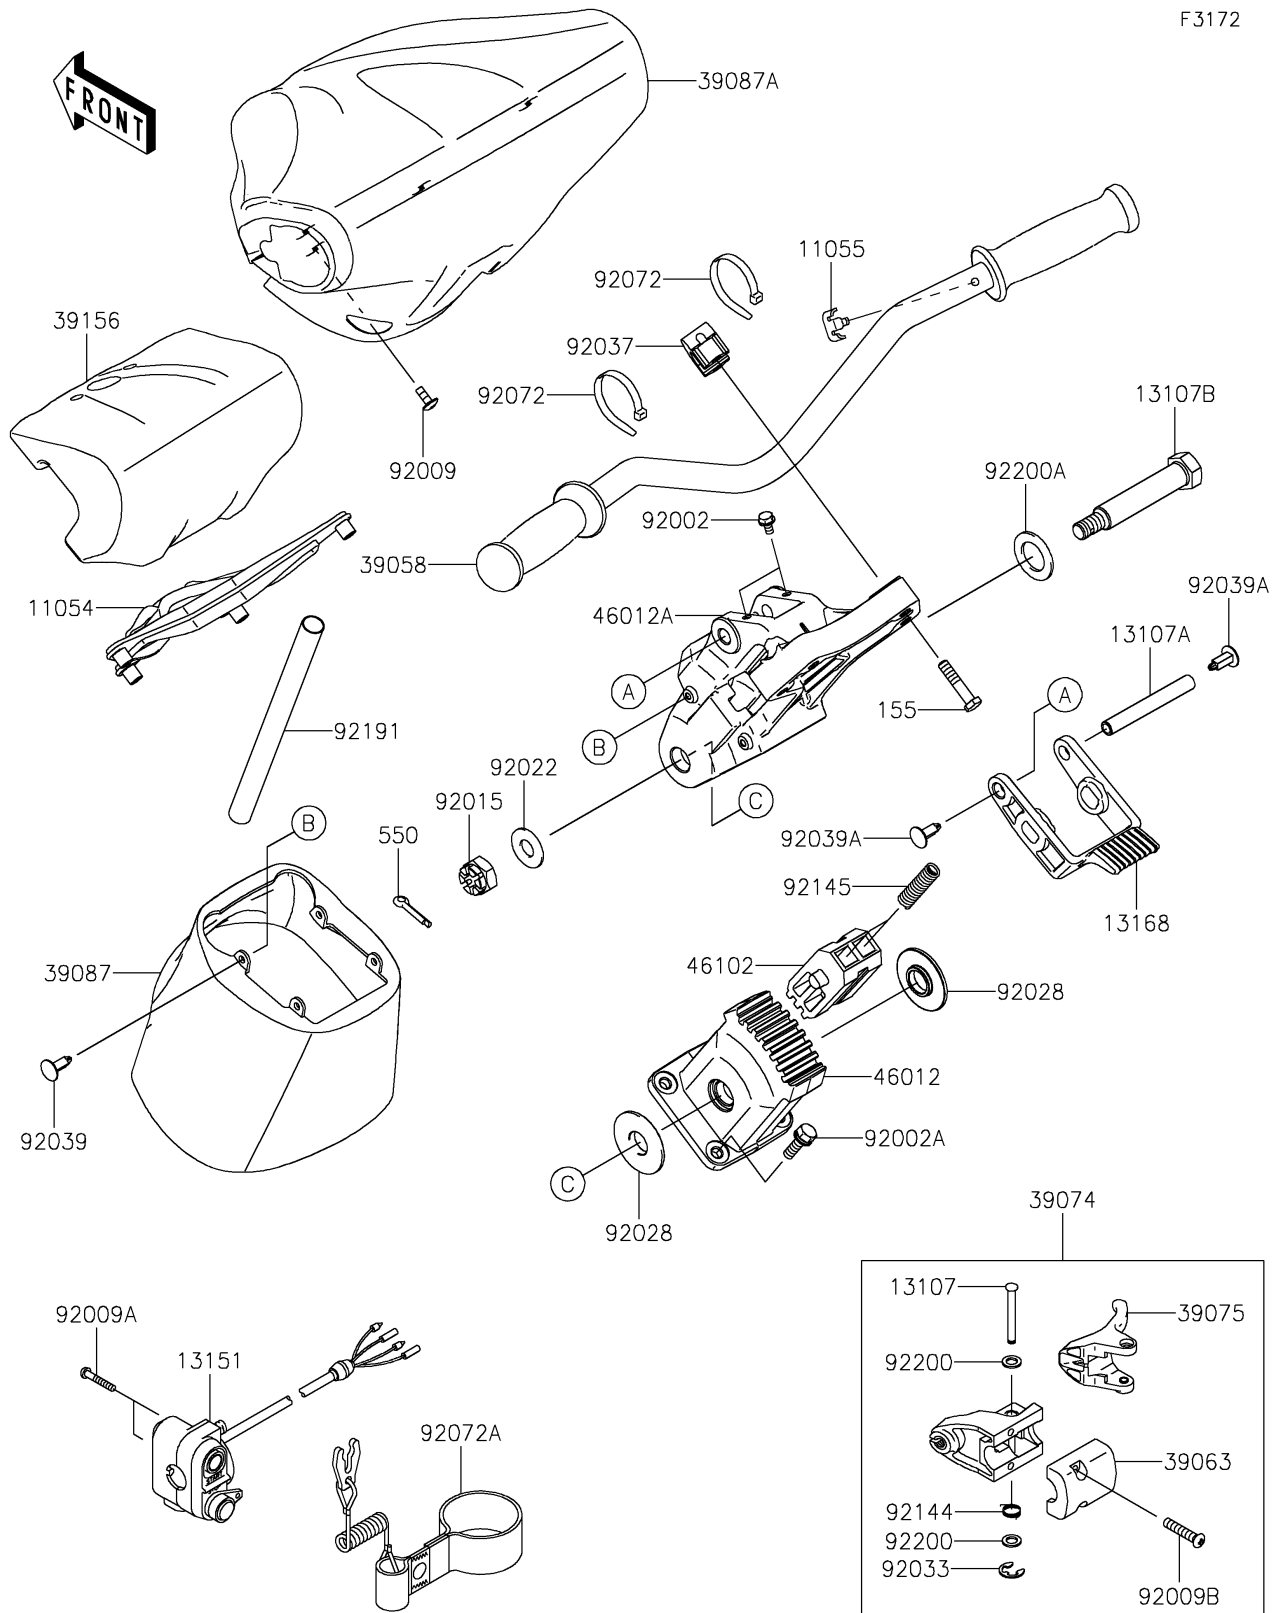

2020 JET SKI® ULTRA® LX PARTS DIAGRAM

Handlebar

F3172

2020 JET SKI® ULTRA® LX PARTS LIST

Handlebar

ITEM NAME	PART NUMBER	QUANTITY
BRACKET,HANDLE PAD (Ref # 11054)	11054-3710	1
BRACKET,THROTTLE LEVER (Ref # 11055)	11055-3709	1
SHAFT (Ref # 13107)	13107-3740	1
SHAFT (Ref # 13107A)	13107-3795	1
SHAFT,HANDLE HOLDER PIVOT (Ref # 13107B)	13107-3803	1
SWITCH-COMP,STOP&START (Ref # 13151)	13151-3722	1
LEVER (Ref # 13168)	13168-3754	1
BOLT-WSP-SMALL,8X50 (Ref # 155)	155R0850	1
HANDLE-COMP,F.BLACK (Ref # 39058)	39058-3744-6Z	1
HOUSING-CONTROL (Ref # 39063)	39063-3727	1
LEVER-ASSY-THROTTLE (Ref # 39074)	39074-3726	1
LEVER-THROTTLE (Ref # 39075)	39075-3714	1
PAD-HANDLE,F.BLACK (Ref # 39087)	39087-0007-6Z	1
PAD-HANDLE,F.BLACK (Ref # 39087A)	39087-3735-6Z	1
PAD (Ref # 39156)	39156-1752	1
HOLDER-HANDLE,LWR (Ref # 46012)	46012-3730	1
HOLDER-HANDLE,UPP (Ref # 46012A)	46012-3733	1
ROD,HANDLE POSITION (Ref # 46102)	46102-3733	1
PIN-COTTER,3X35 (Ref # 550)	550S3035	1
BOLT,6X12 (Ref # 92002)	92002-3763	1
BOLT,8X25 (Ref # 92002A)	92002-3774	1
SCREW,6X20 (Ref # 92009)	92009-3781	1
SCREW,5X30 (Ref # 92009A)	92009-3836	1
SCREW,6X30 (Ref # 92009B)	92009-3837	1
NUT,CASTLE,14MM (Ref # 92015)	92015-3805	1
WASHER,15X34X2.0 (Ref # 92022)	92022-3738	1
BUSHING (Ref # 92028)	92028-3743	1
RING-SNAP (Ref # 92033)	92033-3723	1
CLAMP,HANDLEBAR (Ref # 92037)	92037-503	1

2020 JET SKI® ULTRA® LX PARTS LIST

Handlebar

ITEM NAME	PART NUMBER	QUANTITY
RIVET (Ref # 92039)	92039-3787	1
RIVET (Ref # 92039A)	92039-3788	1
BAND,L=188.85 (Ref # 92072)	92072-0105	1
BAND,TETHER SWITCH (Ref # 92072A)	92072-3809	1
SPRING (Ref # 92144)	92144-3749	1
SPRING (Ref # 92145)	92145-3723	1
TUBE,22X24X200 (Ref # 92191)	92191-3792	1
WASHER (Ref # 92200)	92200-3738	1
WASHER,21X34X2 (Ref # 92200A)	92200-3802	1