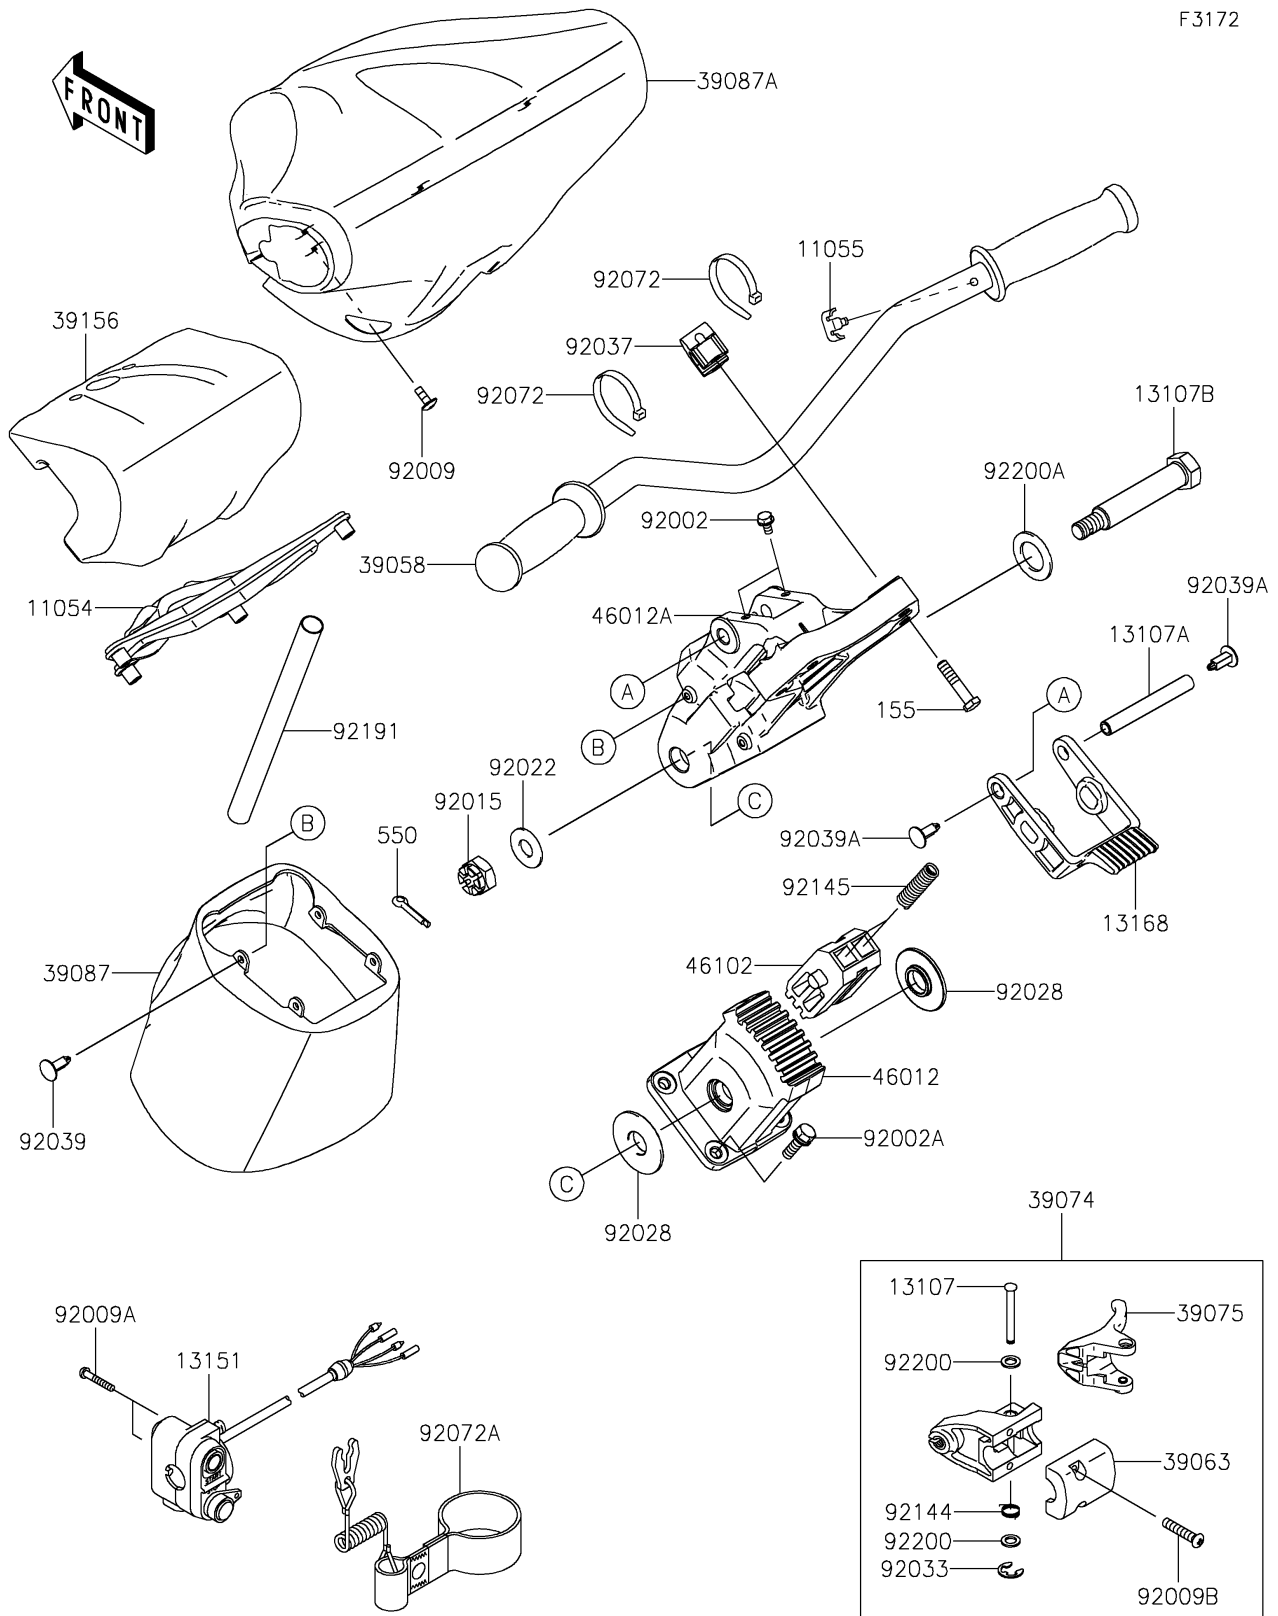

2020 JET SKI® ULTRA® LX PARTS DIAGRAM

Handlebar

F3172

2020 JET SKI® ULTRA® LX PARTS LIST

Handlebar

ITEM NAME	PART NUMBER	QUANTITY
BRACKET,HANDLE PAD (Ref # 11054)	11054-3710	1
BRACKET,THROTTLE LEVER (Ref # 11055)	11055-3709	1
SHAFT (Ref # 13107)	13107-3740	1
SHAFT (Ref # 13107A)	13107-3795	1
SHAFT,HANDLE HOLDER PIVOT (Ref # 13107B)	13107-3803	1
SWITCH-COMP,STOP&START (Ref # 13151)	13151-3722	1
LEVER (Ref # 13168)	13168-3754	1
BOLT-WSP-SMALL,8X50 (Ref # 155)	155R0850	4
HANDLE-COMP,F.BLACK (Ref # 39058)	39058-3744-6Z	1
HOUSING-CONTROL (Ref # 39063)	39063-3727	1
LEVER-ASSY-THROTTLE (Ref # 39074)	39074-3726	1
LEVER-THROTTLE (Ref # 39075)	39075-3714	1
PAD-HANDLE,F.BLACK (Ref # 39087)	39087-0007-6Z	1
PAD-HANDLE,F.BLACK (Ref # 39087A)	39087-3735-6Z	1
PAD (Ref # 39156)	39156-1752	1
HOLDER-HANDLE,LWR (Ref # 46012)	46012-3730	1
HOLDER-HANDLE,UPP (Ref # 46012A)	46012-3733	1
ROD,HANDLE POSITION (Ref # 46102)	46102-3733	1
PIN-COTTER,3X35 (Ref # 550)	550S3035	1
BOLT,6X12 (Ref # 92002)	92002-3763	2
BOLT,8X25 (Ref # 92002A)	92002-3774	4
SCREW,6X20 (Ref # 92009)	92009-3781	4
SCREW,5X30 (Ref # 92009A)	92009-3836	2
SCREW,6X30 (Ref # 92009B)	92009-3837	2
NUT,CASTLE,14MM (Ref # 92015)	92015-3805	1
WASHER,15X34X2.0 (Ref # 92022)	92022-3738	1
BUSHING (Ref # 92028)	92028-3743	2
RING-SNAP (Ref # 92033)	92033-3723	1
CLAMP,HANDLEBAR (Ref # 92037)	92037-503	2

2020 JET SKI® ULTRA® LX PARTS LIST

Handlebar

ITEM NAME	PART NUMBER	QUANTITY
RIVET (Ref # 92039)	92039-3787	4
RIVET (Ref # 92039A)	92039-3788	2
BAND,L=188.85 (Ref # 92072)	92072-0105	2
BAND,TETHER SWITCH (Ref # 92072A)	92072-3809	1
SPRING (Ref # 92144)	92144-3749	1
SPRING (Ref # 92145)	92145-3723	2
TUBE,22X24X200 (Ref # 92191)	92191-3792	1
WASHER (Ref # 92200)	92200-3738	2
WASHER,21X34X2 (Ref # 92200A)	92200-3802	1