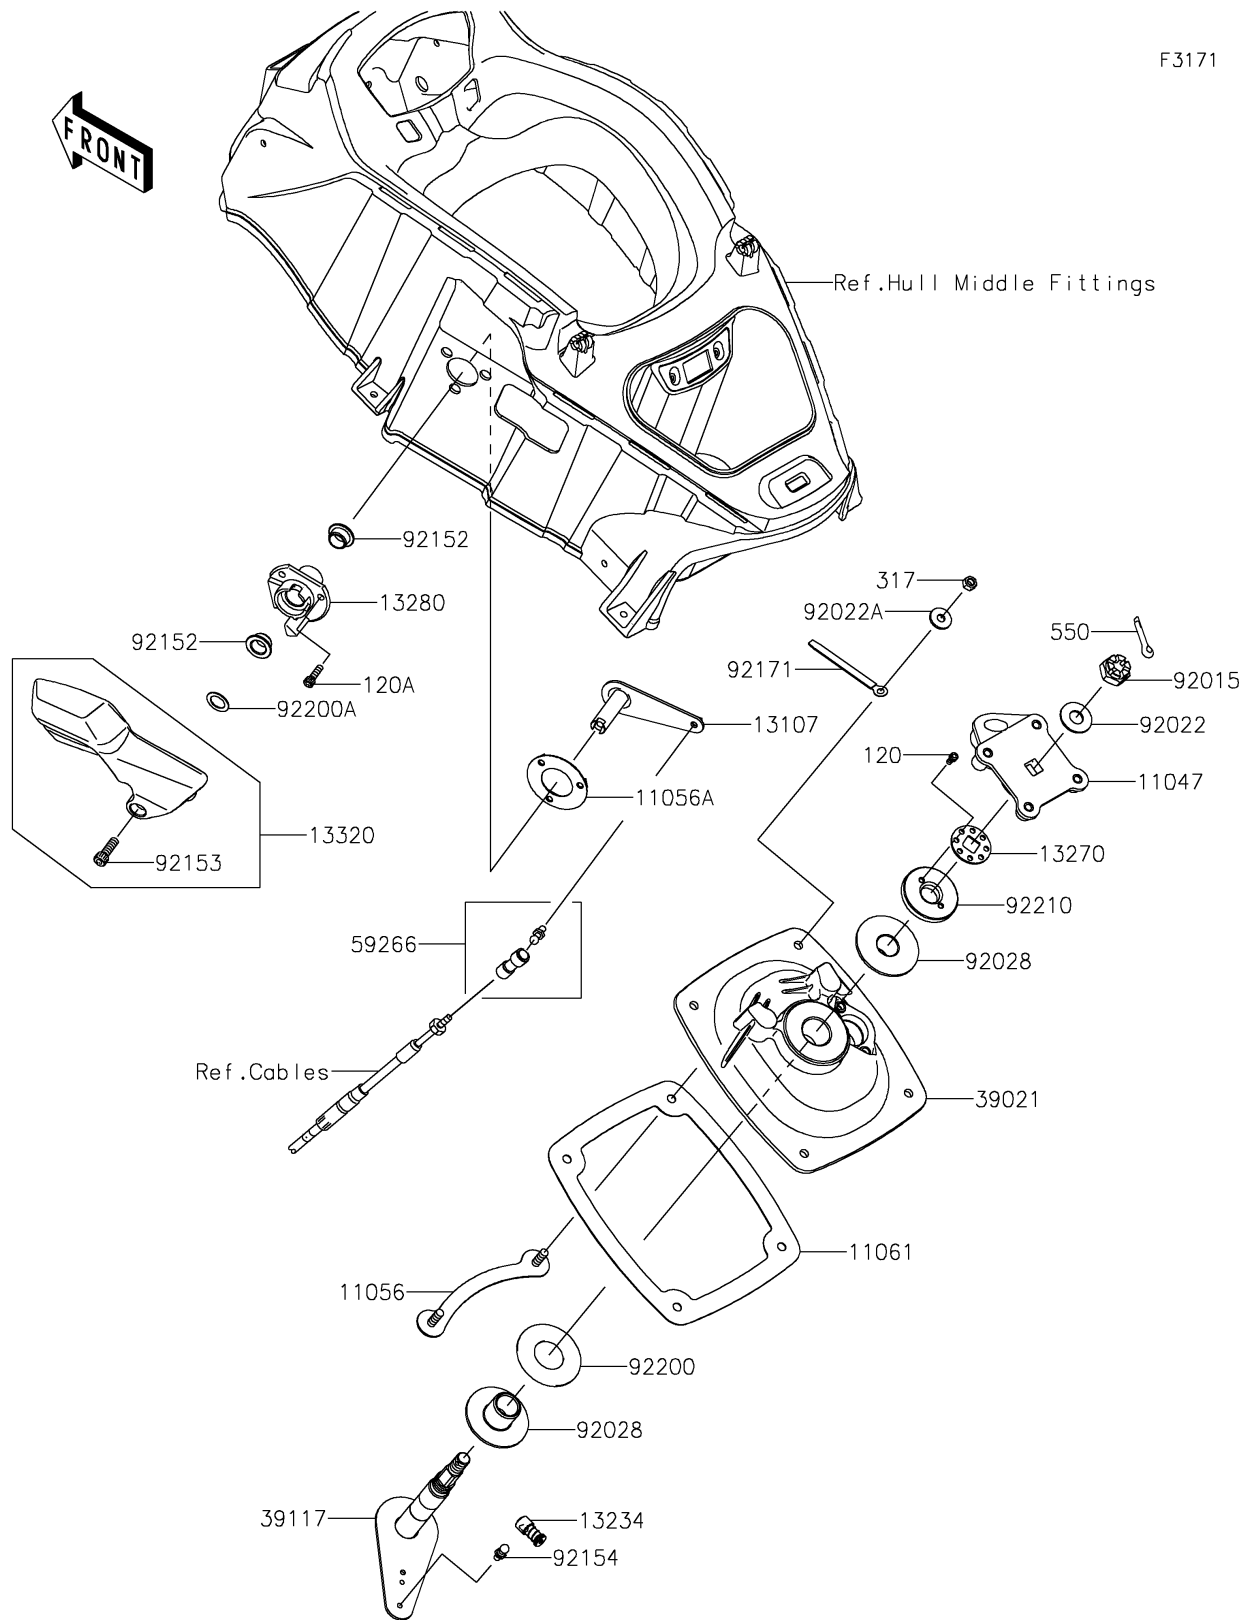

## 2020 JET SKI® ULTRA® LX PARTS DIAGRAM

Handle Pole

F3171

## 2020 JET SKI® ULTRA® LX PARTS LIST

Handle Pole

ITEM NAME	PART NUMBER	QUANTITY
BRACKET,HANDLE HOLDER (Ref # 11047)	11047-3759	1
BRACKET,HANDLE POLE BRACKET (Ref # 11056)	11056-3712	1
BRACKET (Ref # 11056A)	11056-3713	1
GASKET,HANDLE POLE BRACKET (Ref # 11061)	11061-3739	1
BOLT-SOCKET,5X10 (Ref # 120)	120R0510	1
BOLT-SOCKET,6X20 (Ref # 120A)	120R0620	1
SHAFT (Ref # 13107)	13107-3799	1
SHAFT-COMP (Ref # 13234)	13234-3713	1
PLATE,STEERING NUT (Ref # 13270)	13270-3808	1
HOLDER (Ref # 13280)	13280-0790	1
LEVER-ASSY,REVERSE (Ref # 13320)	13320-0027	1
NUT-HEX-SMALL,8MM (Ref # 317)	317R0800	1
BRACKET-HANDLE POLE (Ref # 39021)	39021-3716	1
SHAFT-STRG (Ref # 39117)	39117-3715	1
PIN-COTTER,3X35 (Ref # 550)	550S3035	1
JOINT-BALL (Ref # 59266)	59266-3710	1
NUT,CASTLE,14MM (Ref # 92015)	92015-3805	1
WASHER,15X34X2.0 (Ref # 92022)	92022-3738	1
WASHER,8.4X23X2.5 (Ref # 92022A)	92022-3744	1
BUSHING,STEERING (Ref # 92028)	92028-3748	1
COLLAR (Ref # 92152)	92152-3748	1
BOLT,SOCKET,8X25 (Ref # 92153)	92153-3739	1
BOLT,BALL,6MM (Ref # 92154)	92154-3710	1
CLAMP,L=150 (Ref # 92171)	92171-3717	1
WASHER,32.5X70X2 (Ref # 92200)	92200-3718	1
WASHER,16.5X25X1 (Ref # 92200A)	92200-3800	1
NUT,STEERING SHAFT,22MM (Ref # 92210)	92210-3800	1