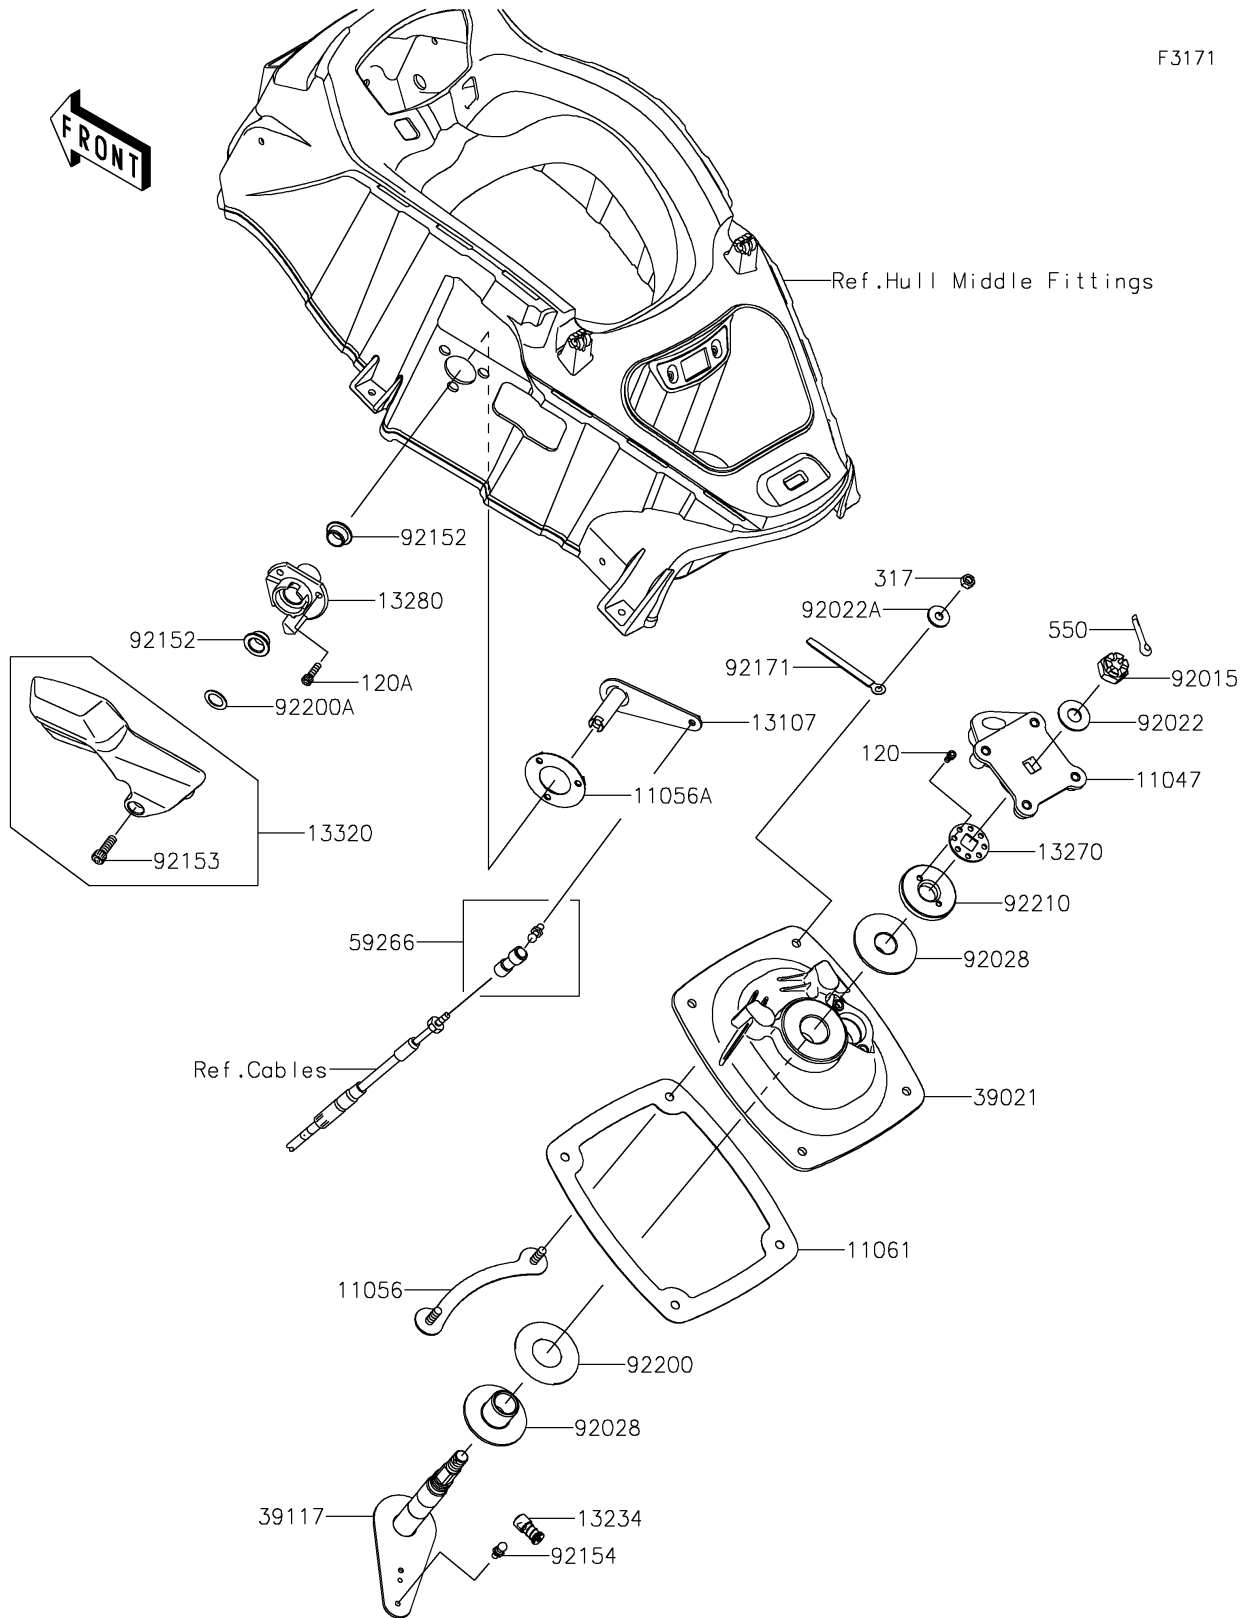

2020 JET SKI® ULTRA® LX PARTS DIAGRAM

Handle Pole

F3171

2020 JET SKI® ULTRA® LX PARTS LIST

Handle Pole

ITEM NAME	PART NUMBER	QUANTITY
BRACKET,HANDLE HOLDER (Ref # 11047)	11047-3759	1
BRACKET,HANDLE POLE BRACKET (Ref # 11056)	11056-3712	2
BRACKET (Ref # 11056A)	11056-3713	1
GASKET,HANDLE POLE BRACKET (Ref # 11061)	11061-3739	1
BOLT-SOCKET,5X10 (Ref # 120)	120R0510	2
BOLT-SOCKET,6X20 (Ref # 120A)	120R0620	3
SHAFT (Ref # 13107)	13107-3799	1
SHAFT-COMP (Ref # 13234)	13234-3713	1
PLATE,STEERING NUT (Ref # 13270)	13270-3808	1
HOLDER (Ref # 13280)	13280-0790	1
LEVER-ASSY,REVERSE (Ref # 13320)	13320-0027	1
NUT-HEX-SMALL,8MM (Ref # 317)	317R0800	4
BRACKET-HANDLE POLE (Ref # 39021)	39021-3716	1
SHAFT-STRG (Ref # 39117)	39117-3715	1
PIN-COTTER,3X35 (Ref # 550)	550S3035	1
JOINT-BALL (Ref # 59266)	59266-3710	1
NUT,CASTLE,14MM (Ref # 92015)	92015-3805	1
WASHER,15X34X2.0 (Ref # 92022)	92022-3738	1
WASHER,8.4X23X2.5 (Ref # 92022A)	92022-3744	4
BUSHING,STEERING (Ref # 92028)	92028-3748	2
COLLAR (Ref # 92152)	92152-3748	2
BOLT,SOCKET,8X25 (Ref # 92153)	92153-3739	1
BOLT,BALL,6MM (Ref # 92154)	92154-3710	1
CLAMP,L=150 (Ref # 92171)	92171-3717	1
WASHER,32.5X70X2 (Ref # 92200)	92200-3718	1
WASHER,16.5X25X1 (Ref # 92200A)	92200-3800	1
NUT,STEERING SHAFT,22MM (Ref # 92210)	92210-3800	1