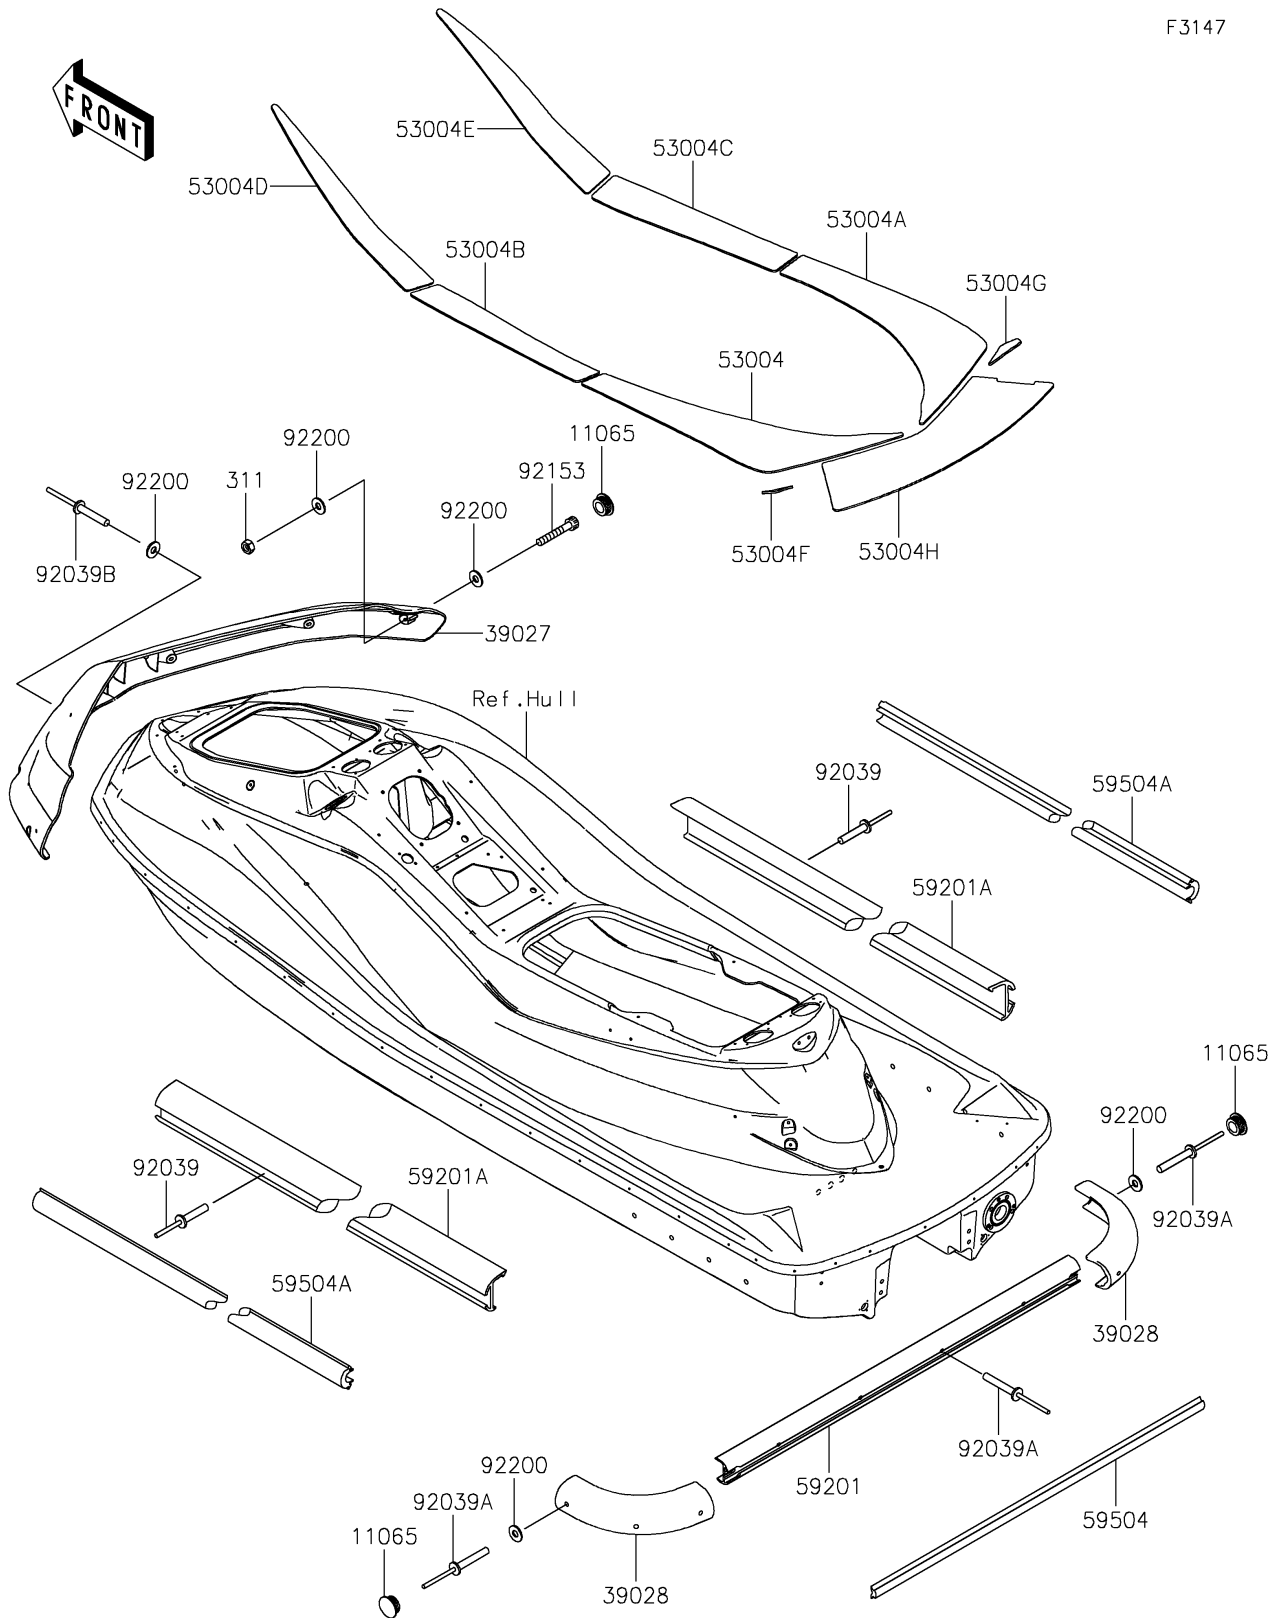

2020 JET SKI® ULTRA® LX PARTS DIAGRAM

Pads

F3147

2020 JET SKI® ULTRA® LX PARTS LIST

Pads

| ITEM NAME | PART NUMBER | QUANTITY |
|---|---------------|----------|
| CAP,F.BLACK (Ref # 11065) | 11065-3707-6Z | 8 |
| NUT-HEX,5MM (Ref # 311) | 311R0500 | 2 |
| BUMPER-FRONT,F.BLACK (Ref # 39027) | 39027-3747-6Z | 1 |
| BUMPER-REAR,CORNER,F.BLACK (Ref # 39028) | 39028-3752-6Z | 2 |
| MAT,FLOOR,MIDDLE,LH (Ref # 53004) | 53004-0561 | 1 |
| MAT,FLOOR,MIDDLE,RH (Ref # 53004A) | 53004-0562 | 1 |
| MAT,FLOOR,FR,LH (Ref # 53004B) | 53004-0563 | 1 |
| MAT,FLOOR,FR,RH (Ref # 53004C) | 53004-0564 | 1 |
| MAT,FR,LH (Ref # 53004D) | 53004-0565 | 1 |
| MAT,FR,RH (Ref # 53004E) | 53004-0566 | 1 |
| MAT,RR,LH (Ref # 53004F) | 53004-0580 | 1 |
| MAT,RR,RH (Ref # 53004G) | 53004-0581 | 1 |
| MAT,FLOOR,RR (Ref # 53004H) | 53004-0603 | 1 |
| BUMPER,RR,F.BLACK (Ref # 59201) | 59201-0001-6Z | 1 |
| BUMPER,SIDE,F.BLACK (Ref # 59201A) | 59201-3791-6Z | 2 |
| INSERT-BOAT FENDER,RR,F.SILVER (Ref # 59504) | 59504-3732-AG | 1 |
| INSERT-BOAT FENDER,SIDE,SILVER (Ref # 59504A) | 59504-3733-AG | 2 |
| RIVET (Ref # 92039) | 92039-3771 | 28 |
| RIVET (Ref # 92039A) | 92039-3773 | 10 |
| RIVET (Ref # 92039B) | 92039-3794 | 4 |
| BOLT,SOCKET,5X30 (Ref # 92153) | 92153-3742 | 2 |
| WASHER,5X12X1 (Ref # 92200) | 92200-3796 | 14 |