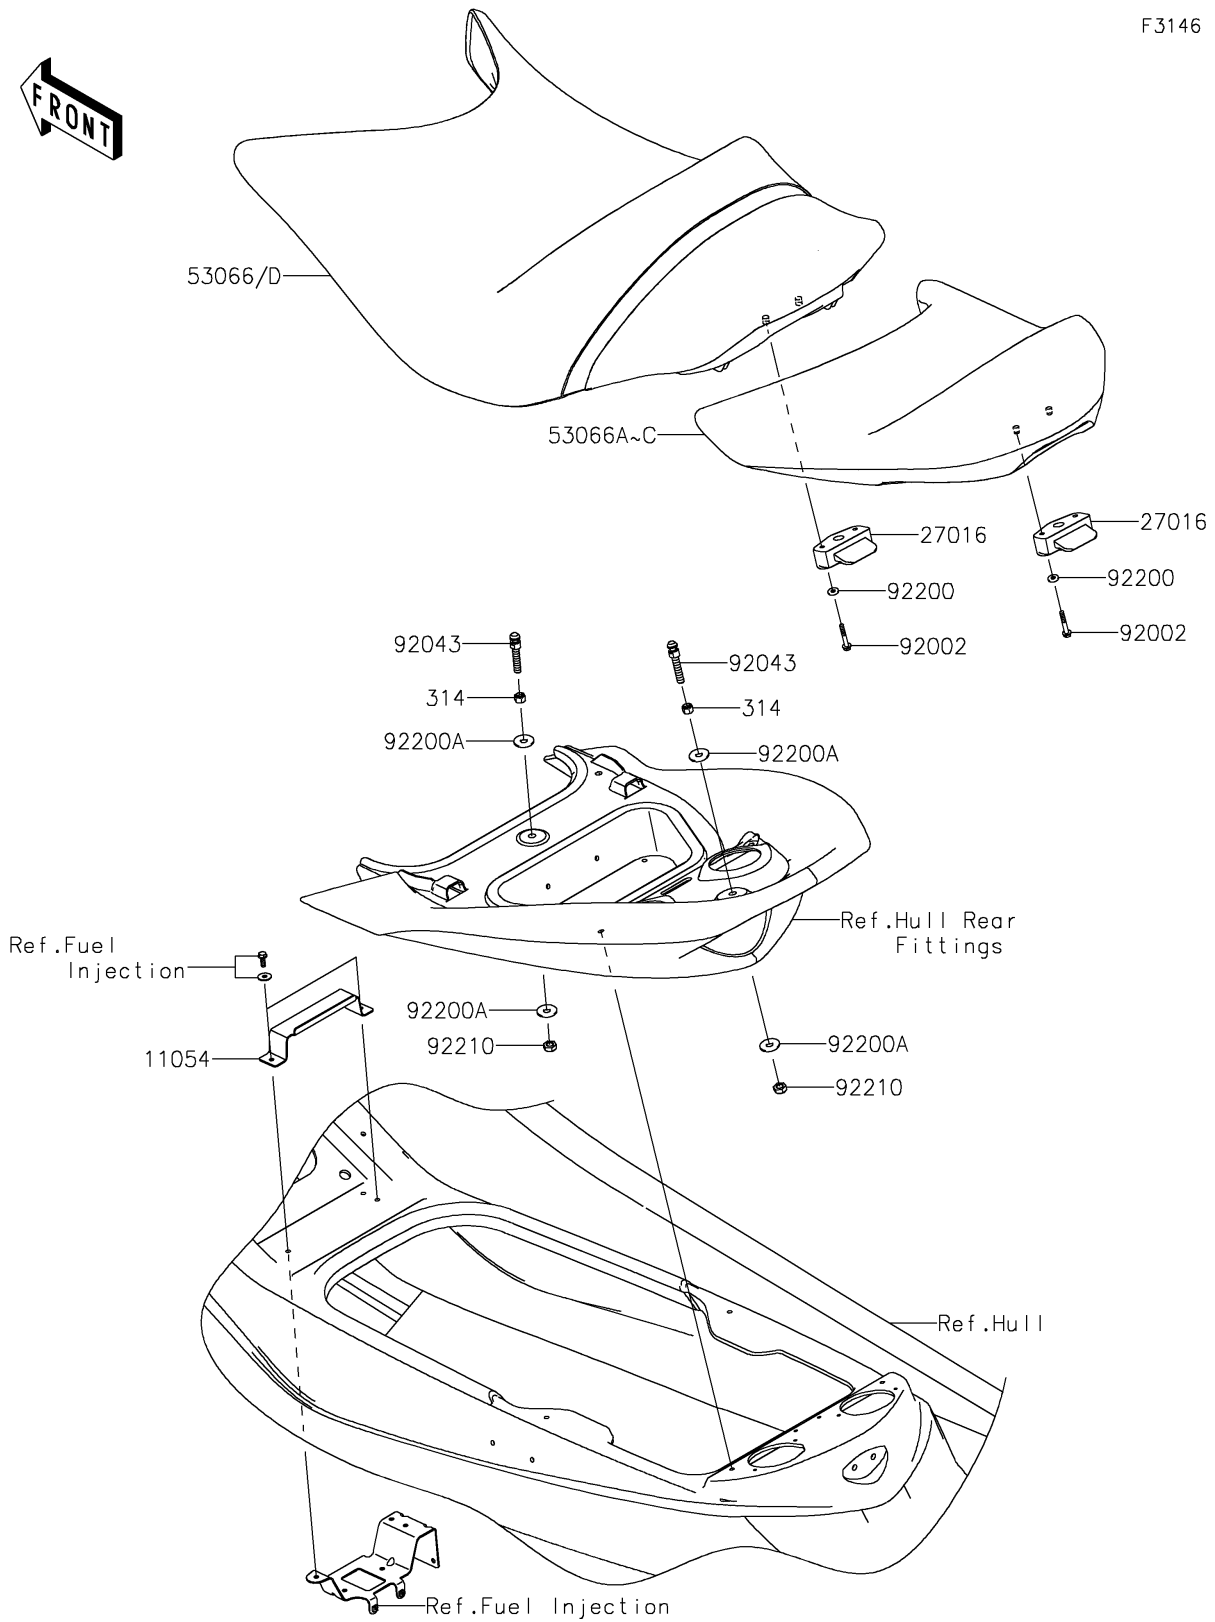

2020 JET SKI® ULTRA® LX PARTS DIAGRAM

Seat

F3146

2020 JET SKI® ULTRA® LX PARTS LIST

Seat

ITEM NAME	PART NUMBER	QUANTITY
BRACKET,FRONT SEAT (Ref # 11054)	11054-3702	1
LOCK-ASSY,SEAT,FR&RR (Ref # 27016)	27016-3758	1
NUT-HEX-FINE,10MM (Ref # 314)	314R1000	1
SEAT-ASSY,RR,M.P.SILVER+BLK+GR (Ref # 53066C)	53066-0664-13Z	1
SEAT-ASSY,FR,M.P.SILVER+BLK+SI (Ref # 53066D)	53066-0679-13Q	1
BOLT,6X40 (Ref # 92002)	92002-3716	1
PIN (Ref # 92043)	92043-3763	1
WASHER,6.5X16X2.0 (Ref # 92200)	92200-1543	1
WASHER (Ref # 92200A)	92200-3762	1
NUT,LOCK,10MM (Ref # 92210)	92210-3792	1