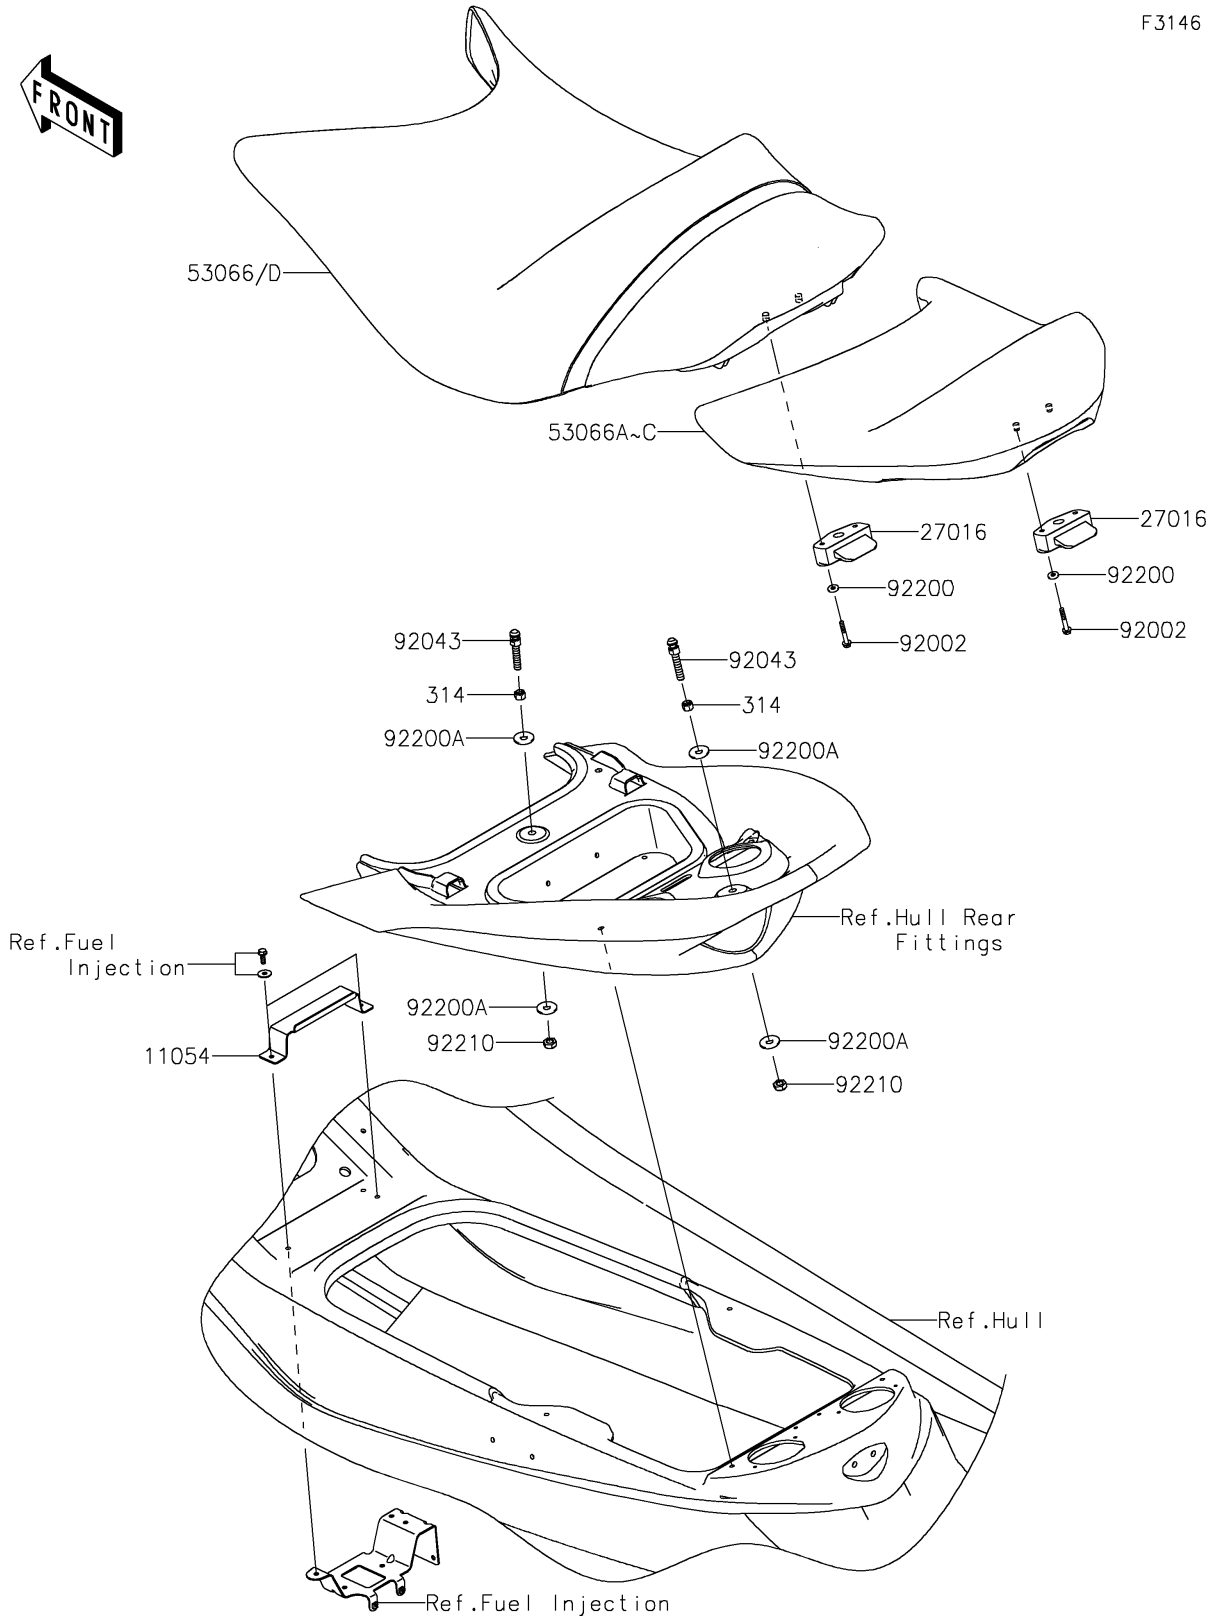

2020 JET SKI® ULTRA® LX PARTS DIAGRAM

Seat

F3146

2020 JET SKI® ULTRA® LX PARTS LIST

Seat

ITEM NAME	PART NUMBER	QUANTITY
BRACKET,FRONT SEAT (Ref # 11054)	11054-3702	1
LOCK-ASSY,SEAT,FR&RR (Ref # 27016)	27016-3758	2
NUT-HEX-FINE,10MM (Ref # 314)	314R1000	2
SEAT-ASSY,RR,M.P.SILVER+BLK+GR (Ref # 53066C)	53066-0664-13Z	1
SEAT-ASSY,FR,M.P.SILVER+BLK+SI (Ref # 53066D)	53066-0679-13Q	1
BOLT,6X40 (Ref # 92002)	92002-3716	4
PIN (Ref # 92043)	92043-3763	2
WASHER,6.5X16X2.0 (Ref # 92200)	92200-1543	4
WASHER (Ref # 92200A)	92200-3762	4
NUT,LOCK,10MM (Ref # 92210)	92210-3792	2