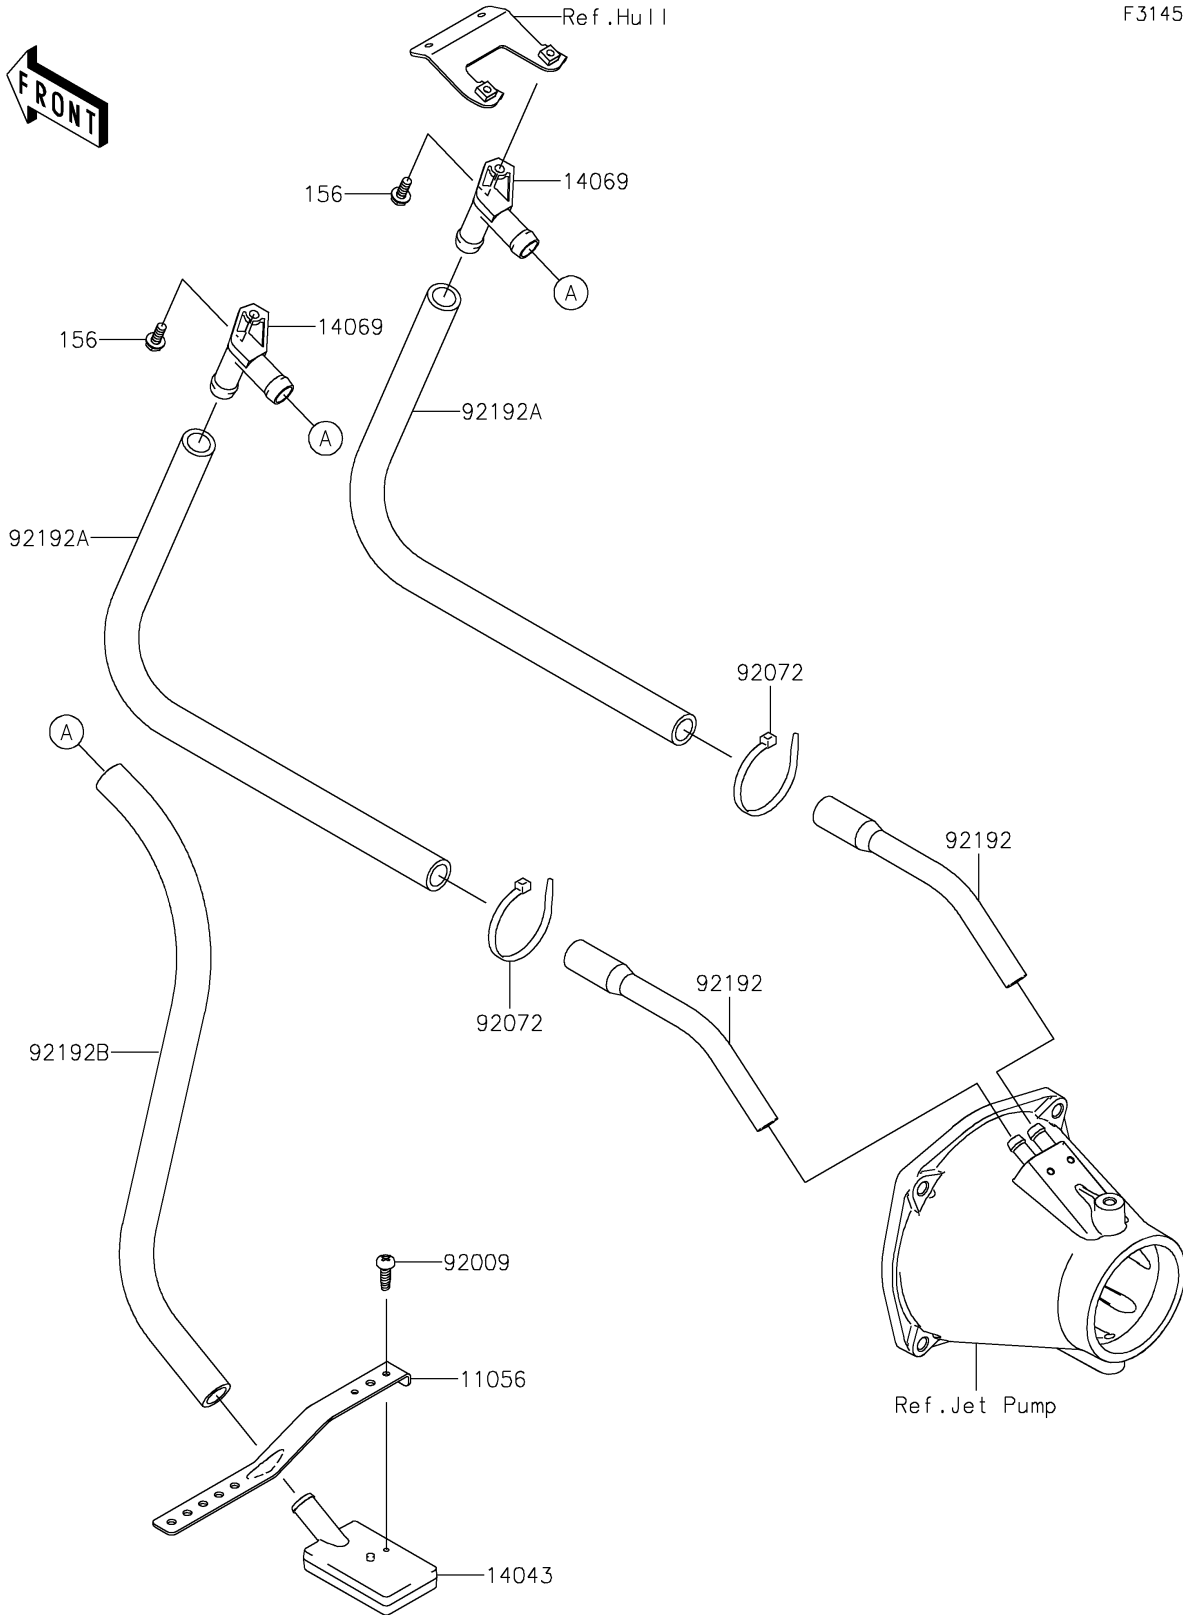

# 2020 JET SKI® ULTRA® LX PARTS DIAGRAM

## Bilge System

F3145

## 2020 JET SKI® ULTRA® LX PARTS LIST

### Bilge System

ITEM NAME	PART NUMBER	QUANTITY
BRACKET,LH&RH (Ref # 11056)	11056-3721	2
FILTER (Ref # 14043)	14043-3711	2
BREATHER (Ref # 14069)	14069-3708	2
BOLT-WP,6X16 (Ref # 156)	156R0616	2
SCREW,TAPPING,4X14 (Ref # 92009)	92009-3762	2
BAND,L=188.85 (Ref # 92072)	92072-0105	2
TUBE,HULL-NOZZLE (Ref # 92192)	92192-3753	2
TUBE,BREATHER-HULL (Ref # 92192A)	92192-3754	2
TUBE,FILTER-BREATHER (Ref # 92192B)	92192-3755	2