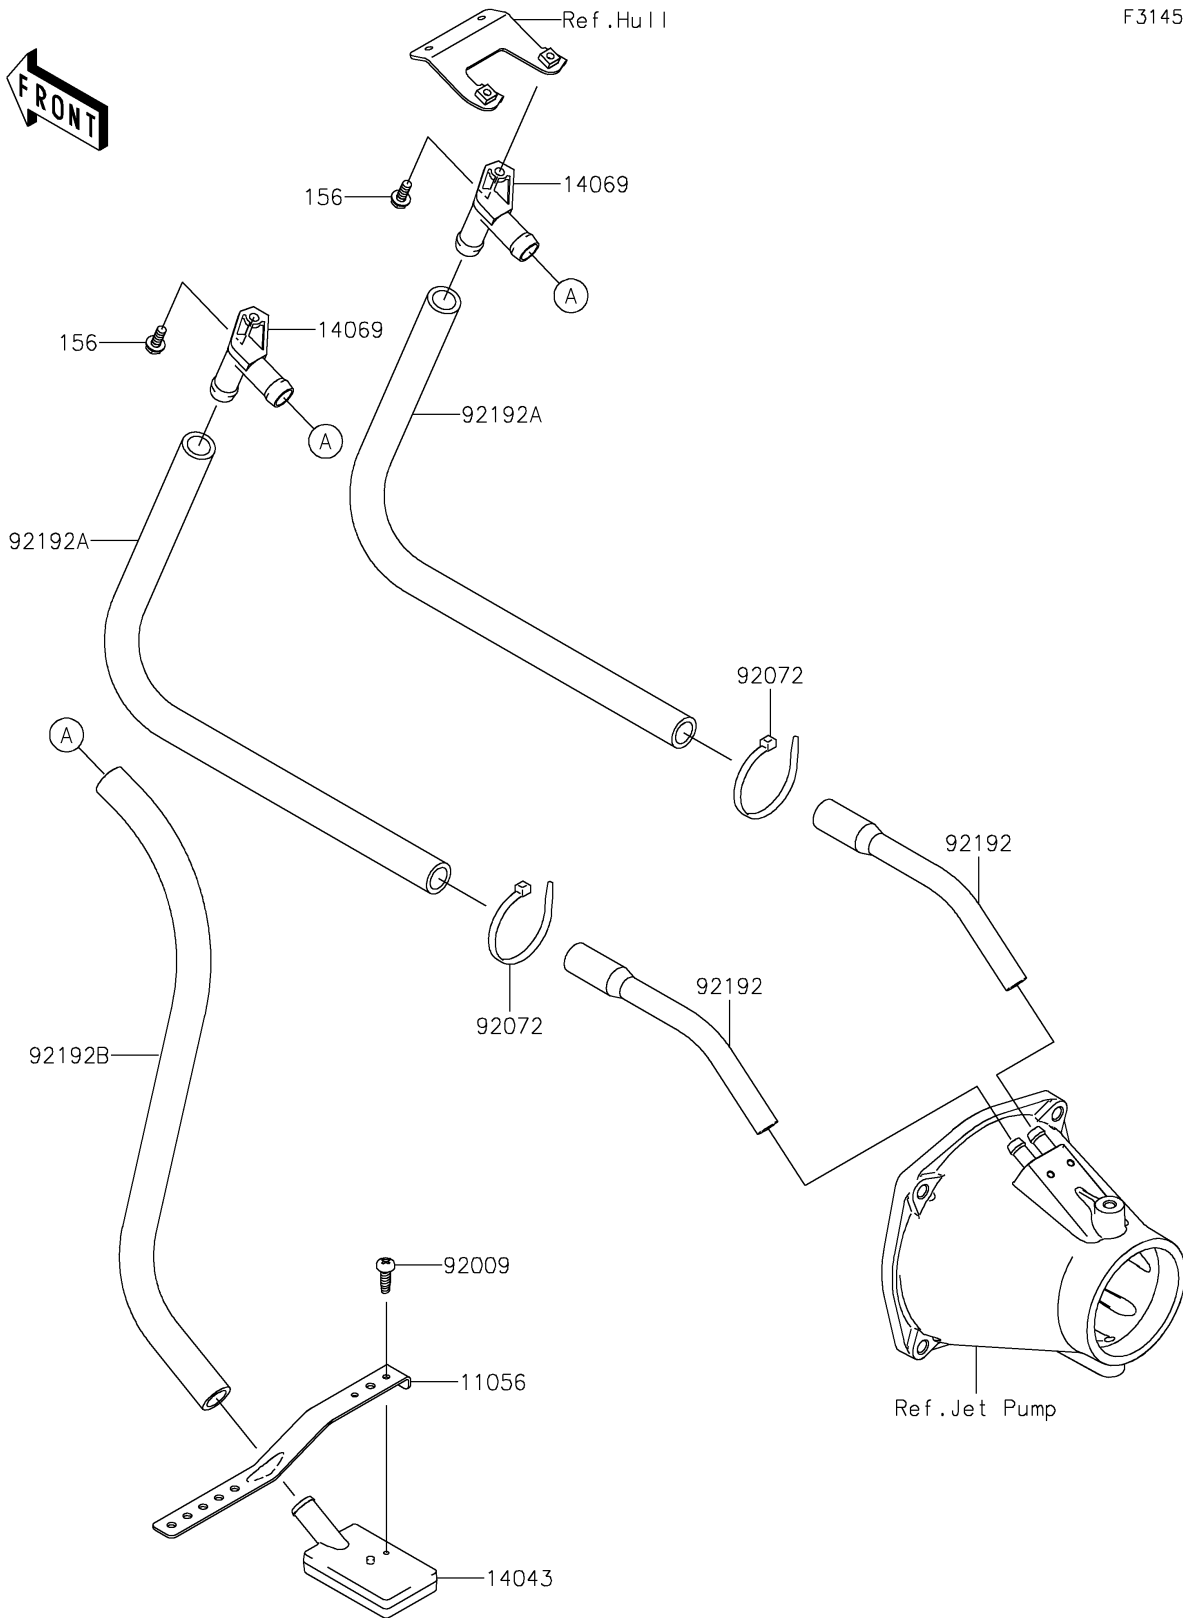

## 2020 JET SKI® ULTRA® LX PARTS DIAGRAM

Bilge System

F3145

## 2020 JET SKI® ULTRA® LX PARTS LIST

Bilge System

ITEM NAME	PART NUMBER	QUANTITY
BRACKET,LH&RH (Ref # 11056)	11056-3721	1
FILTER (Ref # 14043)	14043-3711	1
BREATHER (Ref # 14069)	14069-3708	1
BOLT-WP,6X16 (Ref # 156)	156R0616	1
SCREW,TAPPING,4X14 (Ref # 92009)	92009-3762	1
BAND,L=188.85 (Ref # 92072)	92072-0105	1
TUBE,HULL-NOZZLE (Ref # 92192)	92192-3753	1
TUBE,BREATHER-HULL (Ref # 92192A)	92192-3754	1
TUBE,FILTER-BREATHER (Ref # 92192B)	92192-3755	1