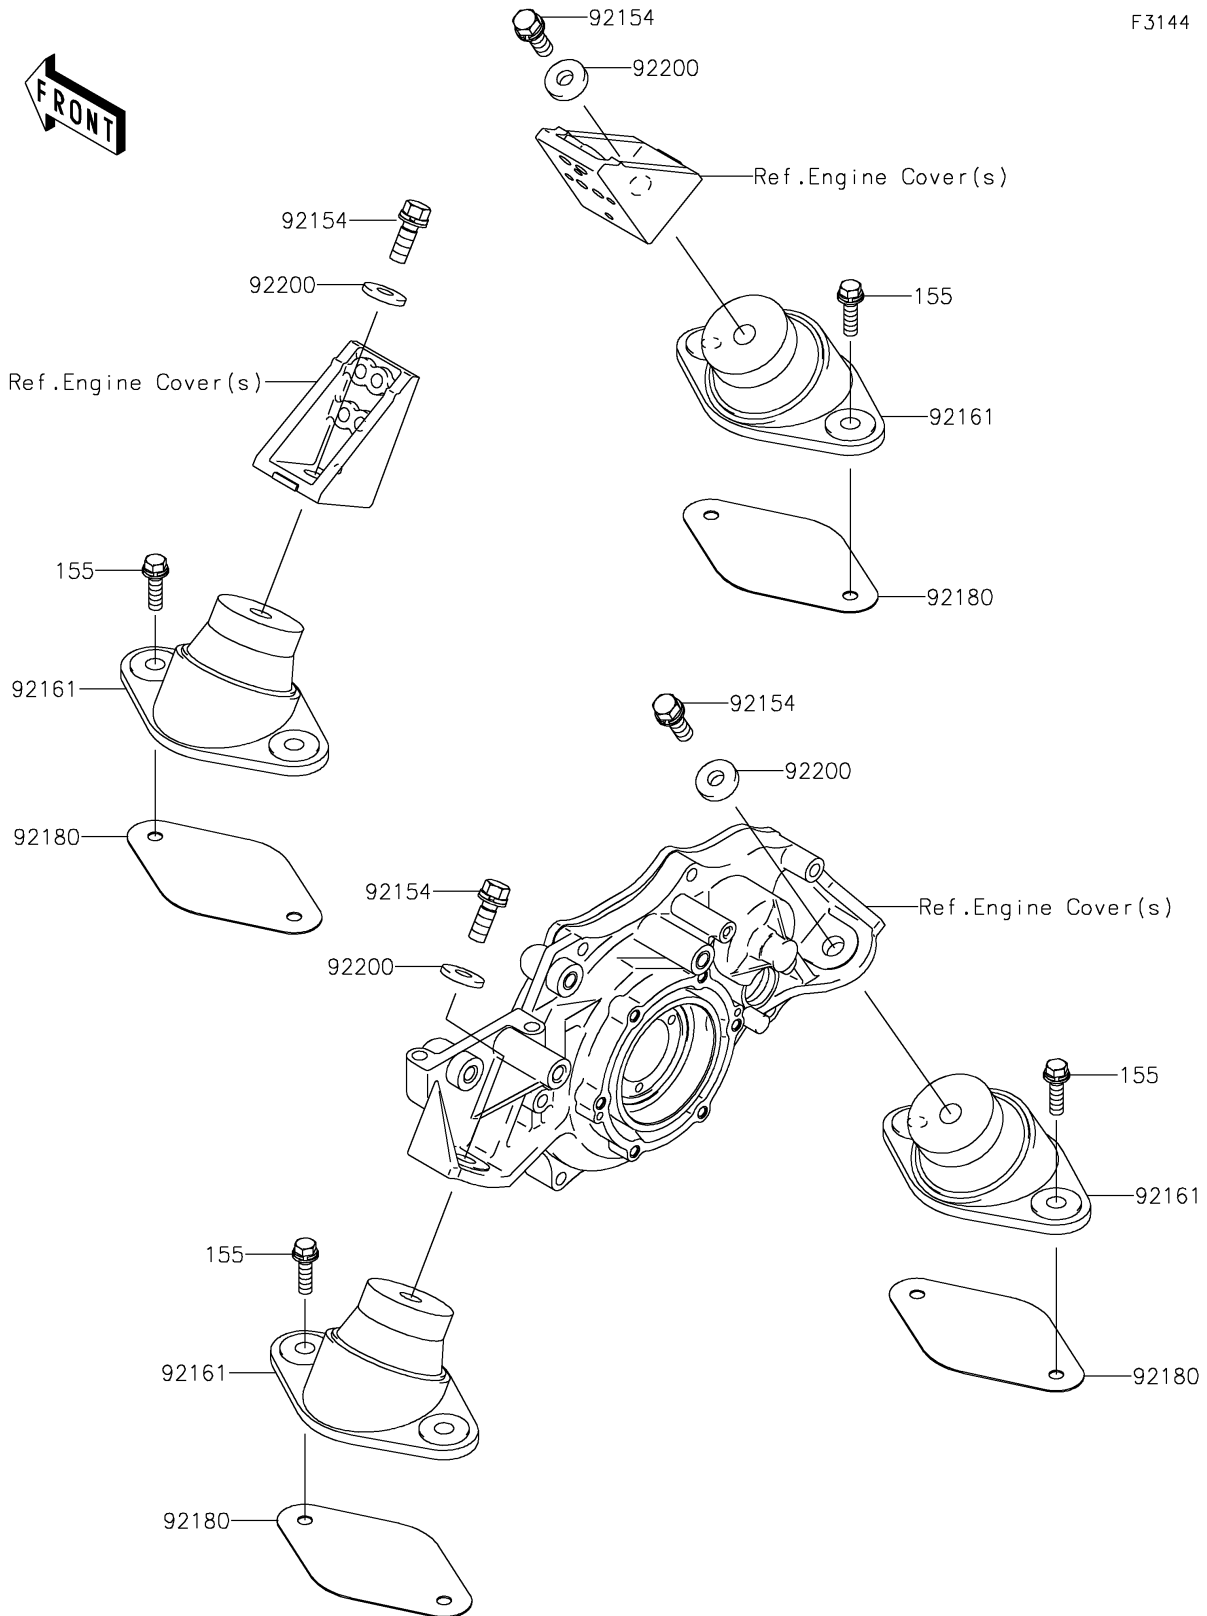

2020 JET SKI® ULTRA® LX PARTS DIAGRAM

Engine Mount

F3144

2020 JET SKI® ULTRA® LX PARTS LIST

Engine Mount

ITEM NAME	PART NUMBER	QUANTITY
BOLT-WSP-SMALL,8X30 (Ref # 155)	155R0830	1
BOLT,WSP,10X30 (Ref # 92154)	92154-3715	1
DAMPER,ENGINE MOUNT (Ref # 92161)	92161-3789	1
SHIM,T=1.0 (Ref # 92180)	92180-3716	1
WASHER,10.5X26X4 (Ref # 92200)	92200-3798	1