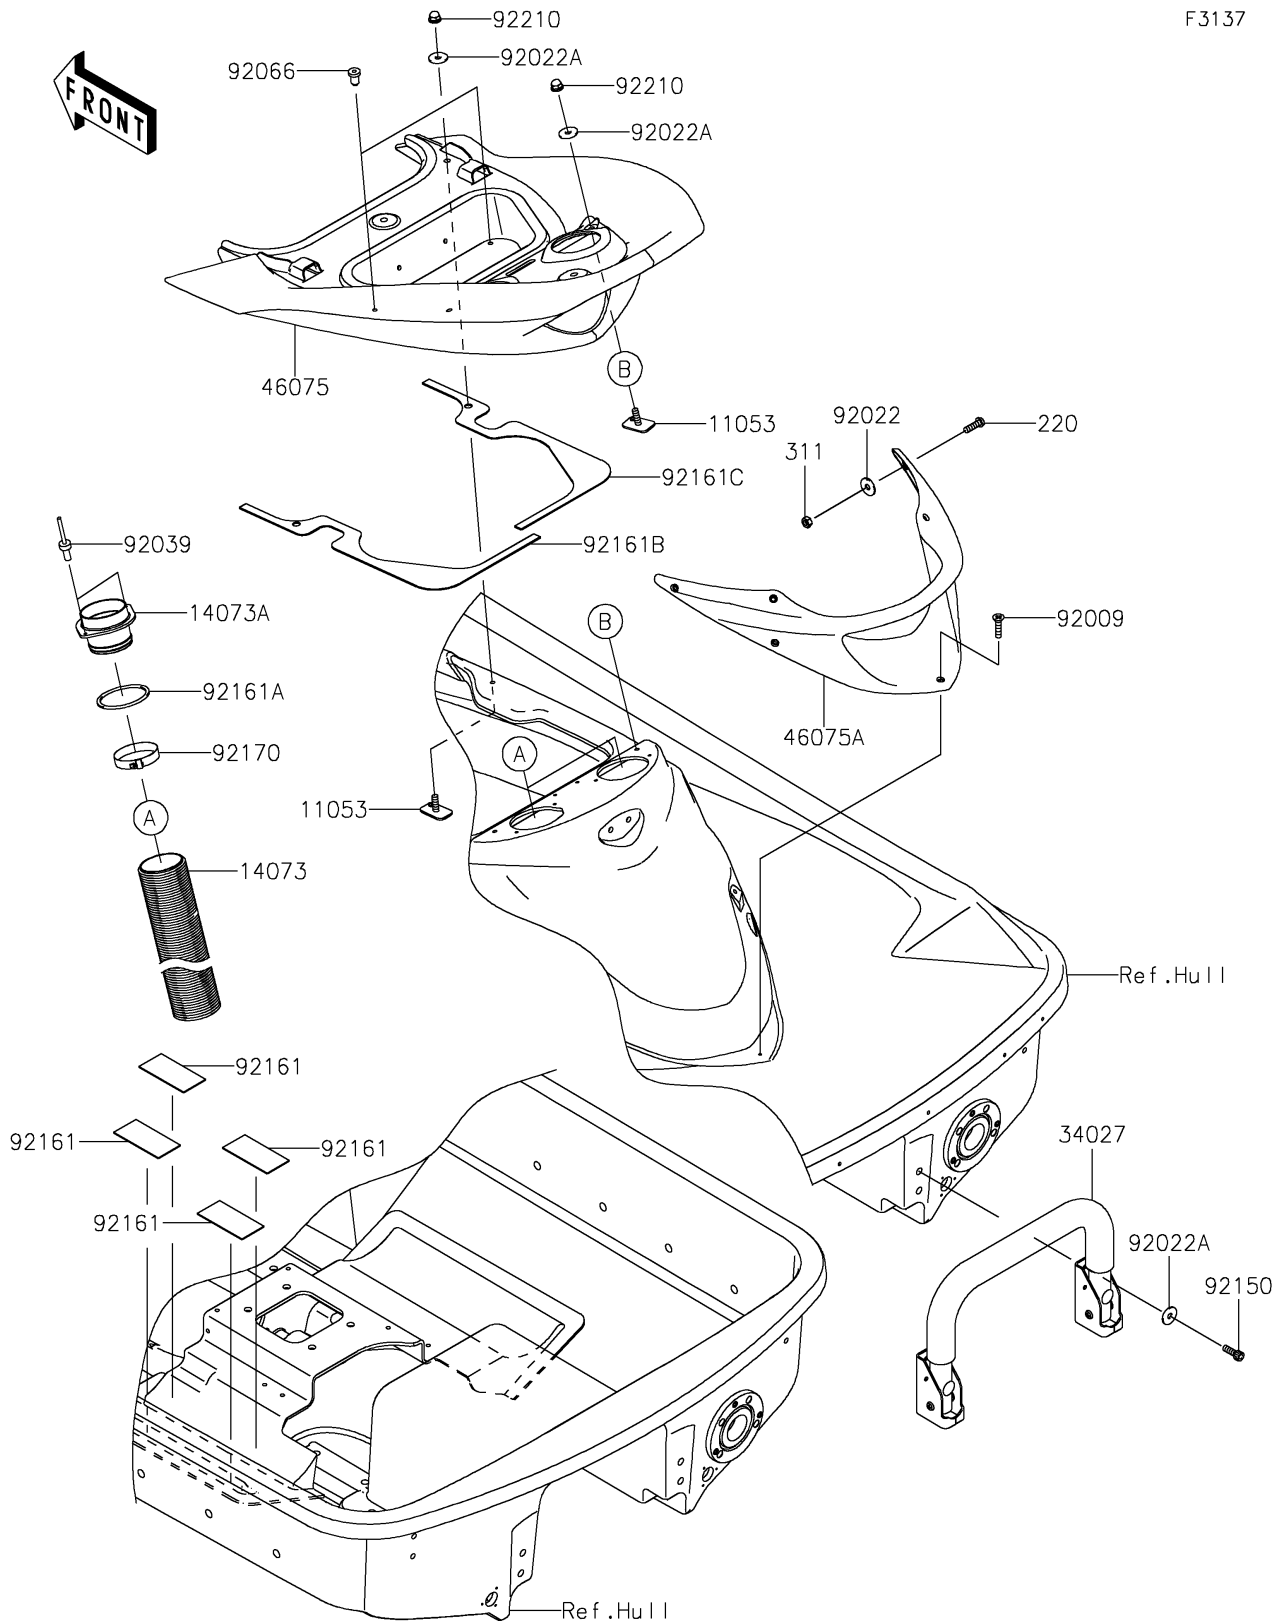

2020 JET SKI® ULTRA® LX PARTS DIAGRAM

Hull Rear Fittings

F3137

2020 JET SKI® ULTRA® LX PARTS LIST

Hull Rear Fittings

ITEM NAME	PART NUMBER	QUANTITY
BRACKET (Ref # 11053)	11053-3776	1
DUCT,L=800 (Ref # 14073)	14073-0878	1
DUCT (Ref # 14073A)	14073-3805	1
SCREW-PAN-CROS,6X20 (Ref # 220)	220R0620	1
NUT-HEX,6MM (Ref # 311)	311AA0600	1
STEP-ASSY (Ref # 34027)	34027-0067	1
GRIP,RR (Ref # 46075)	46075-0595	1
GRIP,HANDLE (Ref # 46075A)	46075-3765	1
SCREW,TAPPING,6X20 (Ref # 92009)	92009-3842	1
WASHER,6.5X20X1.6 (Ref # 92022)	92022-1557	1
WASHER,6.5X20X1.5 (Ref # 92022A)	92022-3710	1
RIVET (Ref # 92039)	92039-3775	1
PLUG (Ref # 92066)	92066-3773	1
BOLT,SOCKET,6X18 (Ref # 92150)	92150-3775	1
DAMPER (Ref # 92161)	92161-3728	1
DAMPER (Ref # 92161A)	92161-3769	1
DAMPER,LH (Ref # 92161B)	92161-3781	1
DAMPER,RH (Ref # 92161C)	92161-3782	1
CLAMP (Ref # 92170)	92170-1679	1
NUT,CAP,6MM (Ref # 92210)	92210-3785	1