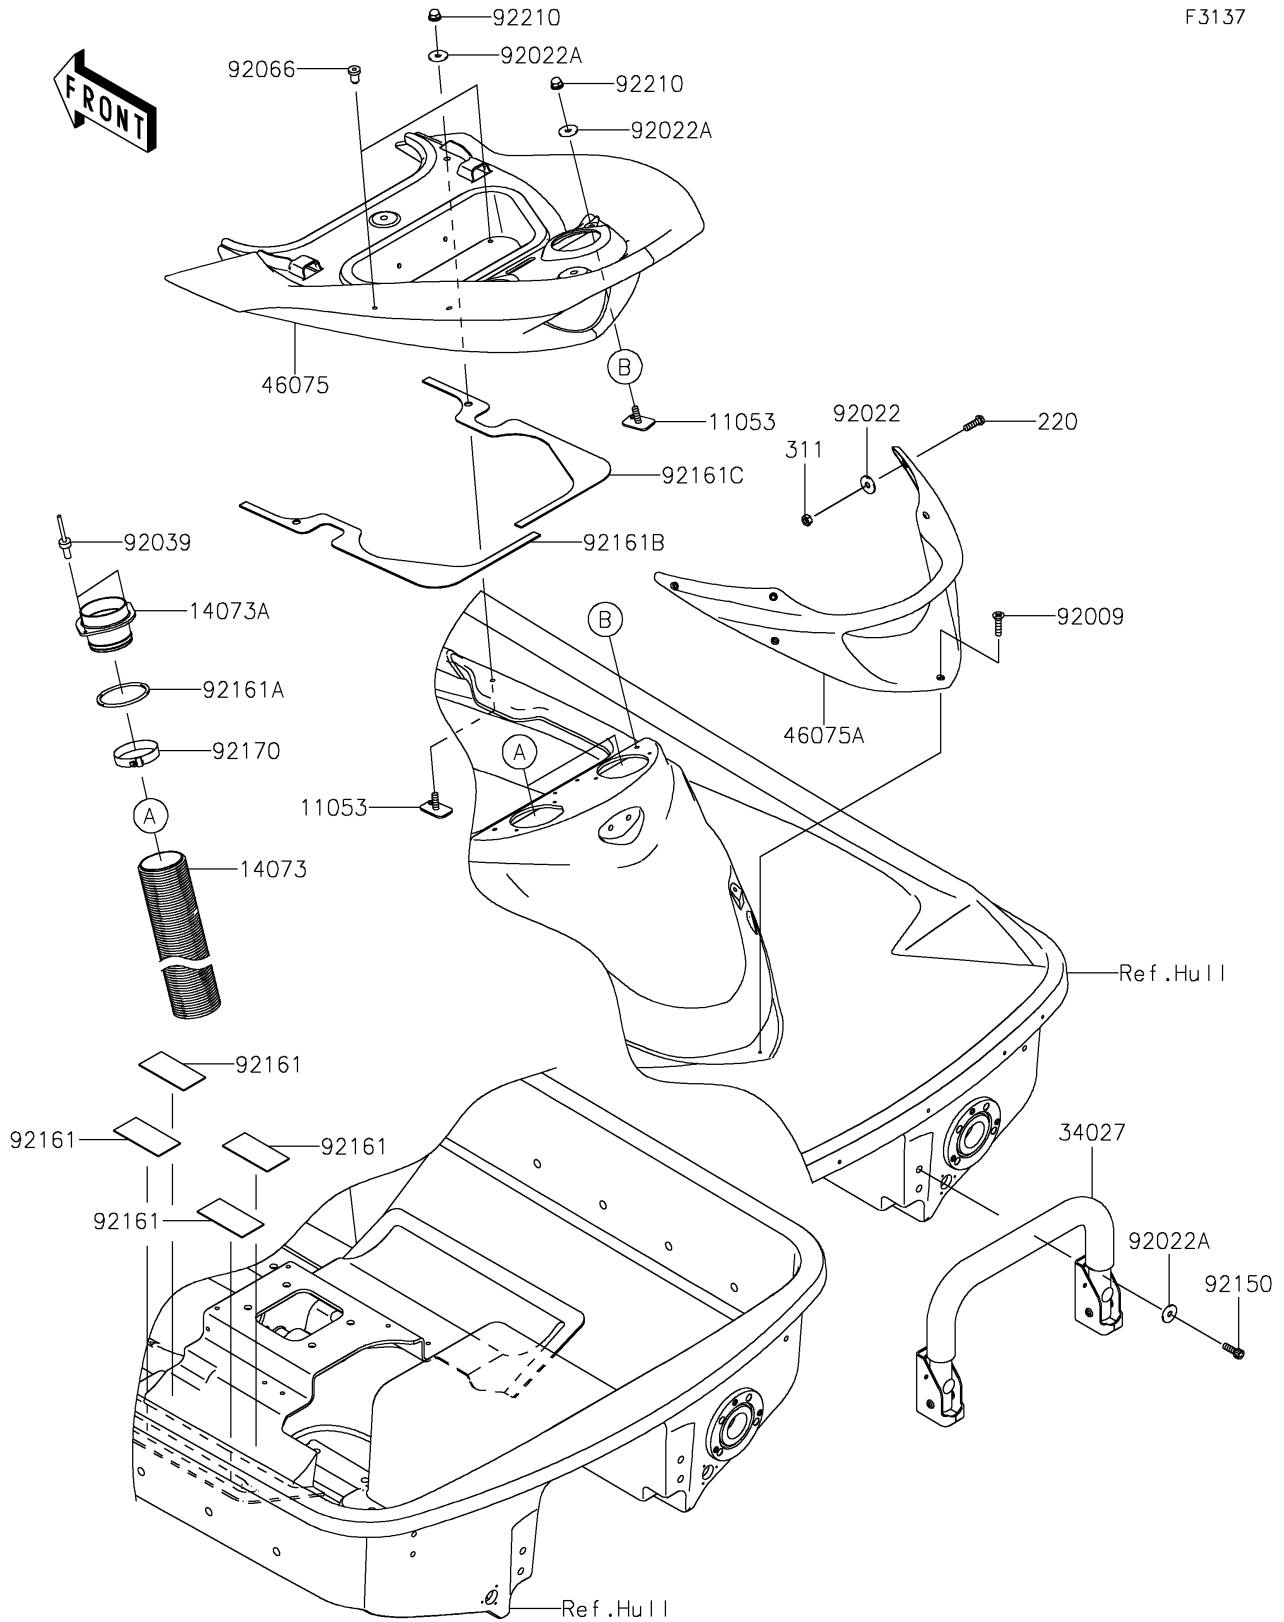

2020 JET SKI® ULTRA® LX PARTS DIAGRAM

Hull Rear Fittings

F3137

2020 JET SKI® ULTRA® LX PARTS LIST

Hull Rear Fittings

ITEM NAME	PART NUMBER	QUANTITY
BRACKET (Ref # 11053)	11053-3776	4
DUCT,L=800 (Ref # 14073)	14073-0878	2
DUCT (Ref # 14073A)	14073-3805	2
SCREW-PAN-CROS,6X20 (Ref # 220)	220R0620	6
NUT-HEX,6MM (Ref # 311)	311AA0600	6
STEP-ASSY (Ref # 34027)	34027-0067	1
GRIP,RR (Ref # 46075)	46075-0595	1
GRIP,HANDLE (Ref # 46075A)	46075-3765	1
SCREW,TAPPING,6X20 (Ref # 92009)	92009-3842	1
WASHER,6.5X20X1.6 (Ref # 92022)	92022-1557	6
WASHER,6.5X20X1.5 (Ref # 92022A)	92022-3710	8
RIVET (Ref # 92039)	92039-3775	4
PLUG (Ref # 92066)	92066-3773	2
BOLT,SOCKET,6X18 (Ref # 92150)	92150-3775	4
DAMPER (Ref # 92161)	92161-3728	4
DAMPER (Ref # 92161A)	92161-3769	2
DAMPER,LH (Ref # 92161B)	92161-3781	1
DAMPER,RH (Ref # 92161C)	92161-3782	1
CLAMP (Ref # 92170)	92170-1679	2
NUT,CAP,6MM (Ref # 92210)	92210-3785	4