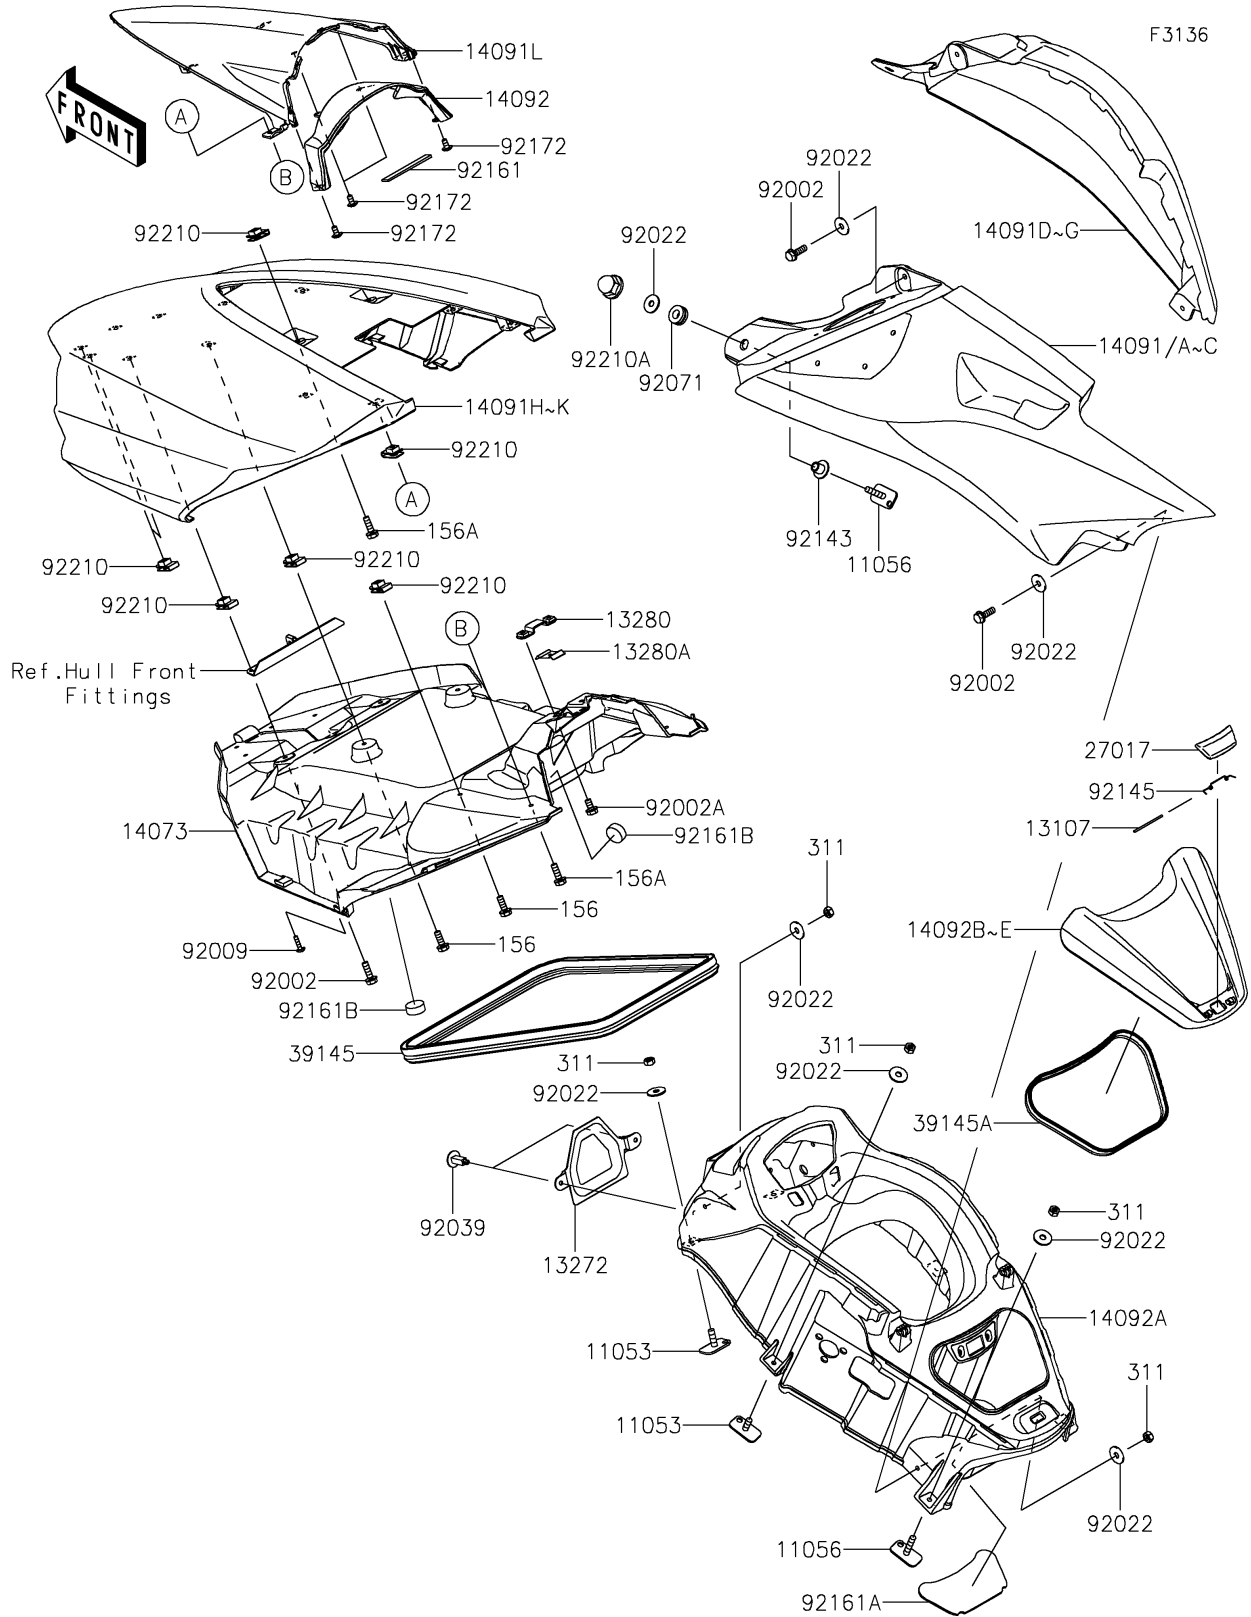

# 2020 JET SKI® ULTRA® LX PARTS DIAGRAM

## Hull Middle Fittings

### Hull Middle Fittings

ITEM NAME	PART NUMBER	QUANTITY
BRACKET (Ref # 11053)	11053-3776	4
BRACKET (Ref # 11056)	11056-3724	4
SHAFT (Ref # 13107)	13107-3790	1
PLATE,INTAKE COVER (Ref # 13272)	13272-1221	1
HOLDER,ROD (Ref # 13280)	13280-3749	1
HOLDER,ROD (Ref # 13280A)	13280-3751	1
DUCT,HATCH,INNER (Ref # 14073)	14073-3837	1
COVER,SIDE,LH,P.C.YELLOW (Ref # 14091B)	14091-3780-823	1
COVER,SIDE,RH,P.C.YELLOW (Ref # 14091F)	14091-3781-823	1
COVER,FR HATCH,P.C.YELLOW (Ref # 14091J)	14091-3824-823	1
COVER,METER,FR (Ref # 14091L)	14091-3825	1
COVER,METER,RR,EBONY (Ref # 14092)	14092-0776-H8	1
COVER,CENTER,F.BLACK (Ref # 14092A)	14092-0980-6Z	1
COVER,CENTER STORAGE,P.C.YELLO (Ref # 14092D)	14092-3701-823	1
LOCK,CENTER STORAGE (Ref # 27017)	27017-3726	1
TRIM-SEAL (Ref # 39145)	39145-3793	1
TRIM-SEAL,L=720 (Ref # 39145A)	39145-3802	1
BOLT,6X20 (Ref # 92002)	92002-3755	6
BOLT,6X12 (Ref # 92002A)	92002-3763	2
SCREW,TAPPING,4X16 (Ref # 92009)	92009-3849	2
WASHER,6.5X20X1.5 (Ref # 92022)	92022-3710	16
RIVET (Ref # 92039)	92039-3788	2
GROMMET (Ref # 92071)	92071-3716	2
COLLAR (Ref # 92143)	92143-3750	2
SPRING (Ref # 92145)	92145-3729	1
DAMPER,16X100X3.18 (Ref # 92161)	92161-0968	1
DAMPER,CENTER STORAGE (Ref # 92161A)	92161-3773	1
DAMPER (Ref # 92161B)	92161-3790	4
BOLT-WP,6X18 (Ref # 156)	156R0618	4

### Hull Middle Fittings

ITEM NAME	PART NUMBER	QUANTITY
BOLT-WP,6X20 (Ref # 156A)	156R0620	4
NUT-HEX,6MM (Ref # 311)	311R0600	10
SCREW,5X12 (Ref # 92172)	92172-3714	4
NUT,6MM (Ref # 92210)	92210-3768	14
NUT,CAP,6MM (Ref # 92210A)	92210-3785	2