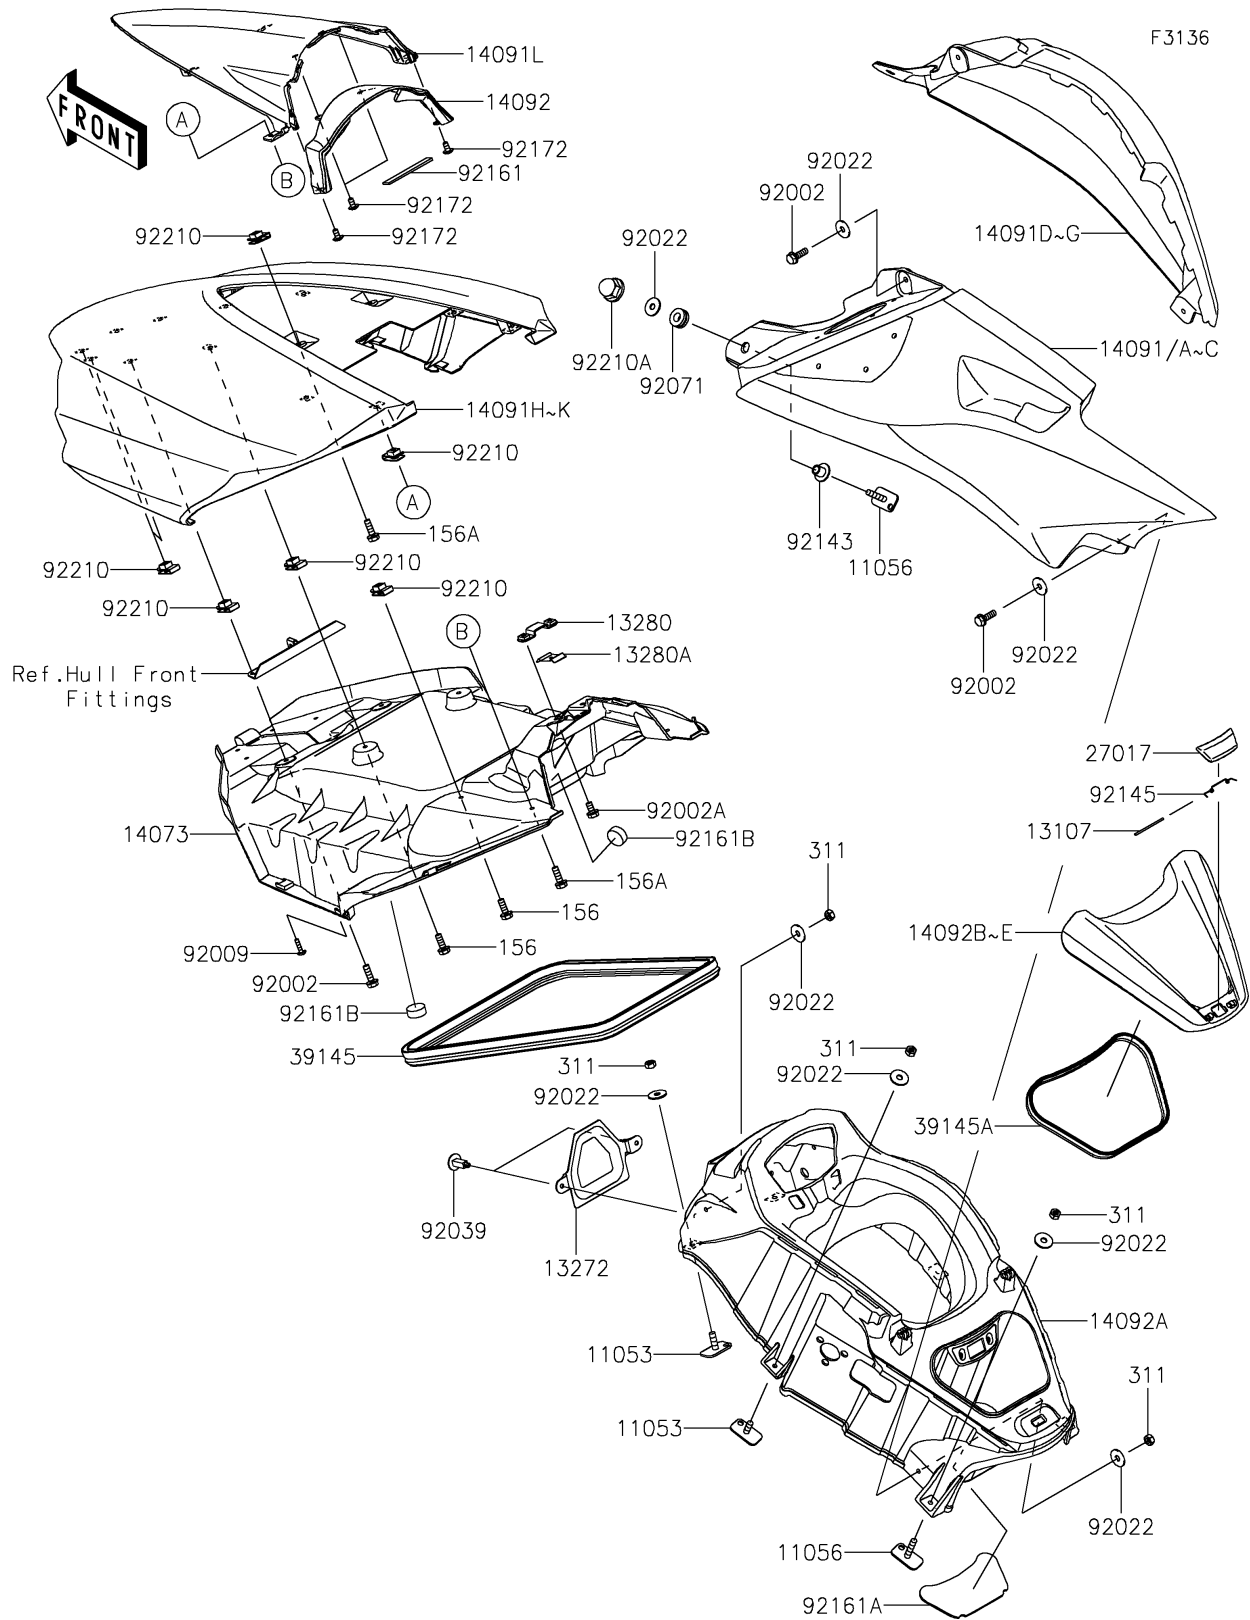

2020 JET SKI® ULTRA® LX PARTS DIAGRAM

Hull Middle Fittings

2020 JET SKI® ULTRA® LX PARTS LIST

Hull Middle Fittings

ITEM NAME	PART NUMBER	QUANTITY
BRACKET (Ref # 11053)	11053-3776	1
BRACKET (Ref # 11056)	11056-3724	1
SHAFT (Ref # 13107)	13107-3790	1
PLATE,INTAKE COVER (Ref # 13272)	13272-1221	1
HOLDER,ROD (Ref # 13280)	13280-3749	1
HOLDER,ROD (Ref # 13280A)	13280-3751	1
DUCT,HATCH,INNER (Ref # 14073)	14073-3837	1
COVER,SIDE,LH,P.C.YELLOW (Ref # 14091B)	14091-3780-823	1
COVER,SIDE,RH,P.C.YELLOW (Ref # 14091F)	14091-3781-823	1
COVER,FR HATCH,P.C.YELLOW (Ref # 14091J)	14091-3824-823	1
COVER,METER,FR (Ref # 14091L)	14091-3825	1
COVER,METER,RR,EBONY (Ref # 14092)	14092-0776-H8	1
COVER,CENTER,F.BLACK (Ref # 14092A)	14092-0980-6Z	1
COVER,CENTER STORAGE,P.C.YELLO (Ref # 14092D)	14092-3701-823	1
LOCK,CENTER STORAGE (Ref # 27017)	27017-3726	1
TRIM-SEAL (Ref # 39145)	39145-3793	1
TRIM-SEAL,L=720 (Ref # 39145A)	39145-3802	1
BOLT,6X20 (Ref # 92002)	92002-3755	1
BOLT,6X12 (Ref # 92002A)	92002-3763	1
SCREW,TAPPING,4X16 (Ref # 92009)	92009-3849	1
WASHER,6.5X20X1.5 (Ref # 92022)	92022-3710	1
RIVET (Ref # 92039)	92039-3788	1
GROMMET (Ref # 92071)	92071-3716	1
COLLAR (Ref # 92143)	92143-3750	1
SPRING (Ref # 92145)	92145-3729	1
DAMPER,16X100X3.18 (Ref # 92161)	92161-0968	1
DAMPER,CENTER STORAGE (Ref # 92161A)	92161-3773	1
DAMPER (Ref # 92161B)	92161-3790	1
BOLT-WP,6X18 (Ref # 156)	156R0618	1

2020 JET SKI® ULTRA® LX PARTS LIST

Hull Middle Fittings

ITEM NAME	PART NUMBER	QUANTITY
BOLT-WP,6X20 (Ref # 156A)	156R0620	1
NUT-HEX,6MM (Ref # 311)	311R0600	1
SCREW,5X12 (Ref # 92172)	92172-3714	1
NUT,6MM (Ref # 92210)	92210-3768	1
NUT,CAP,6MM (Ref # 92210A)	92210-3785	1