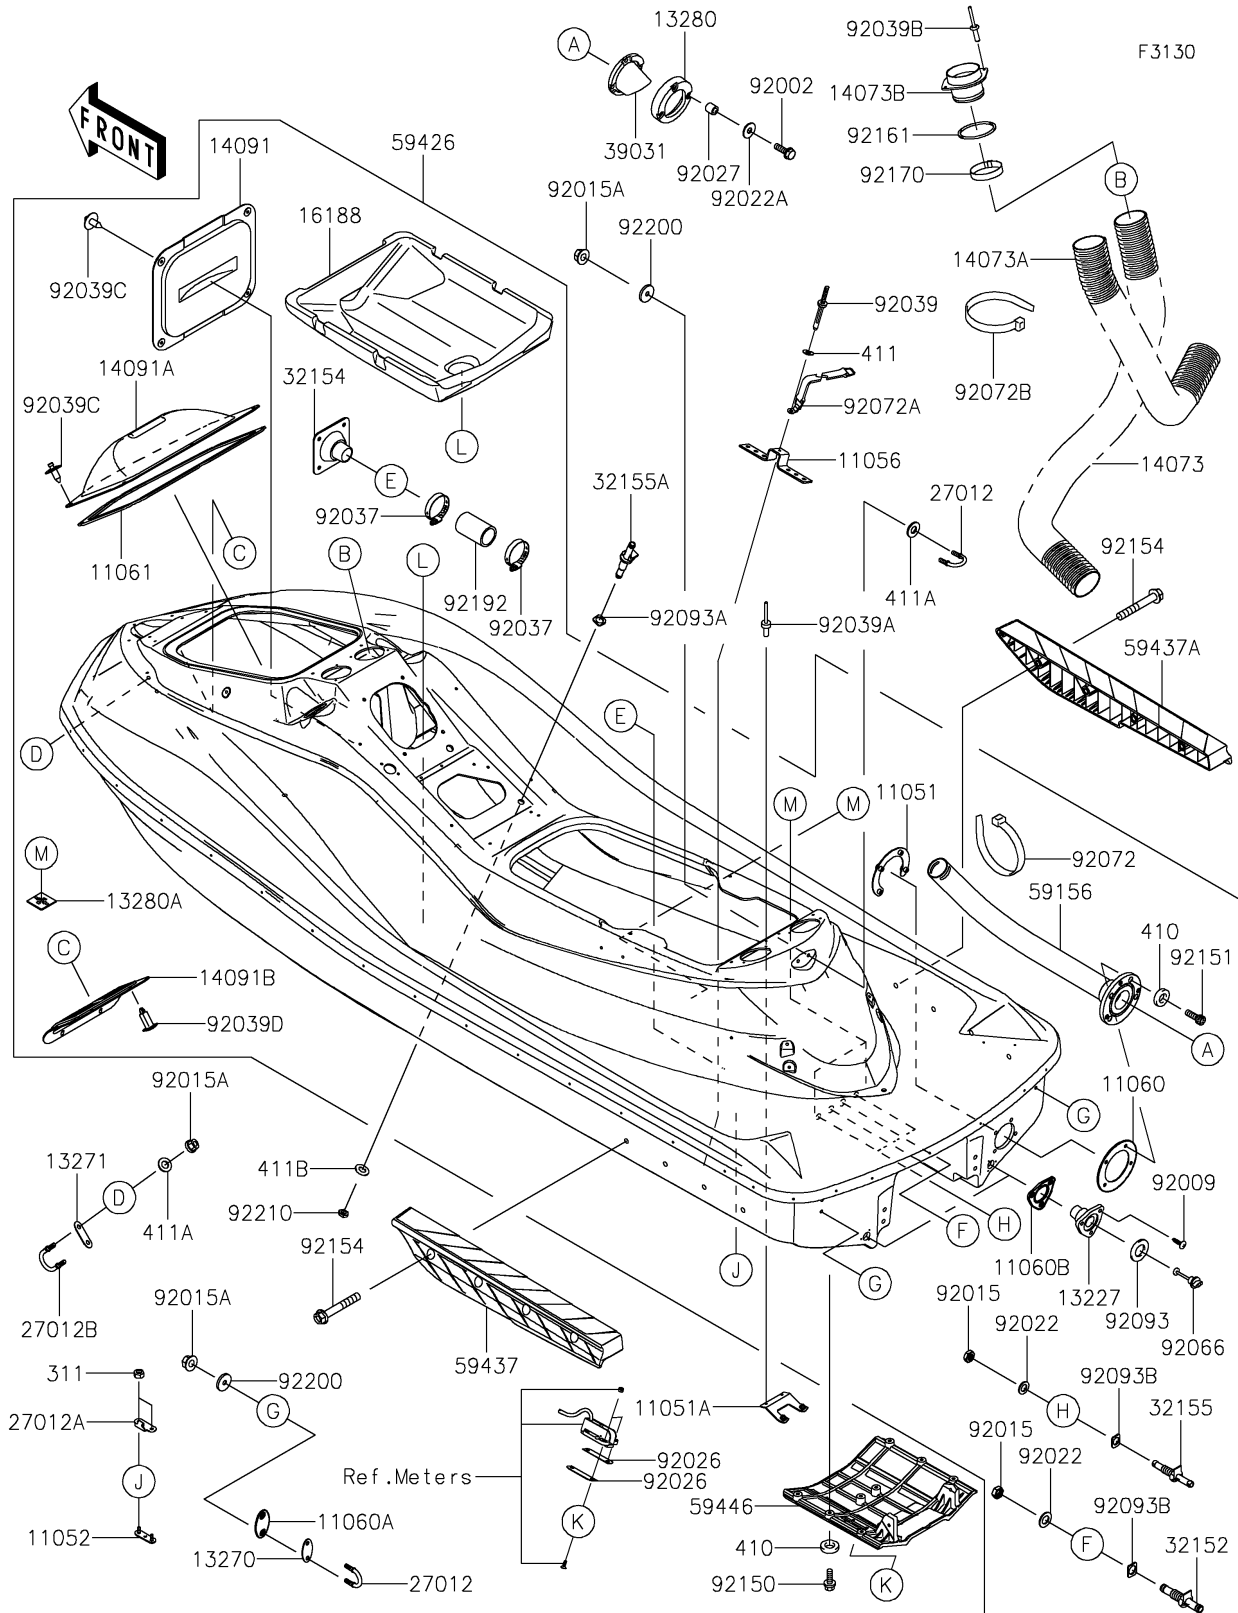

2020 JET SKI® ULTRA® LX PARTS DIAGRAM

Hull