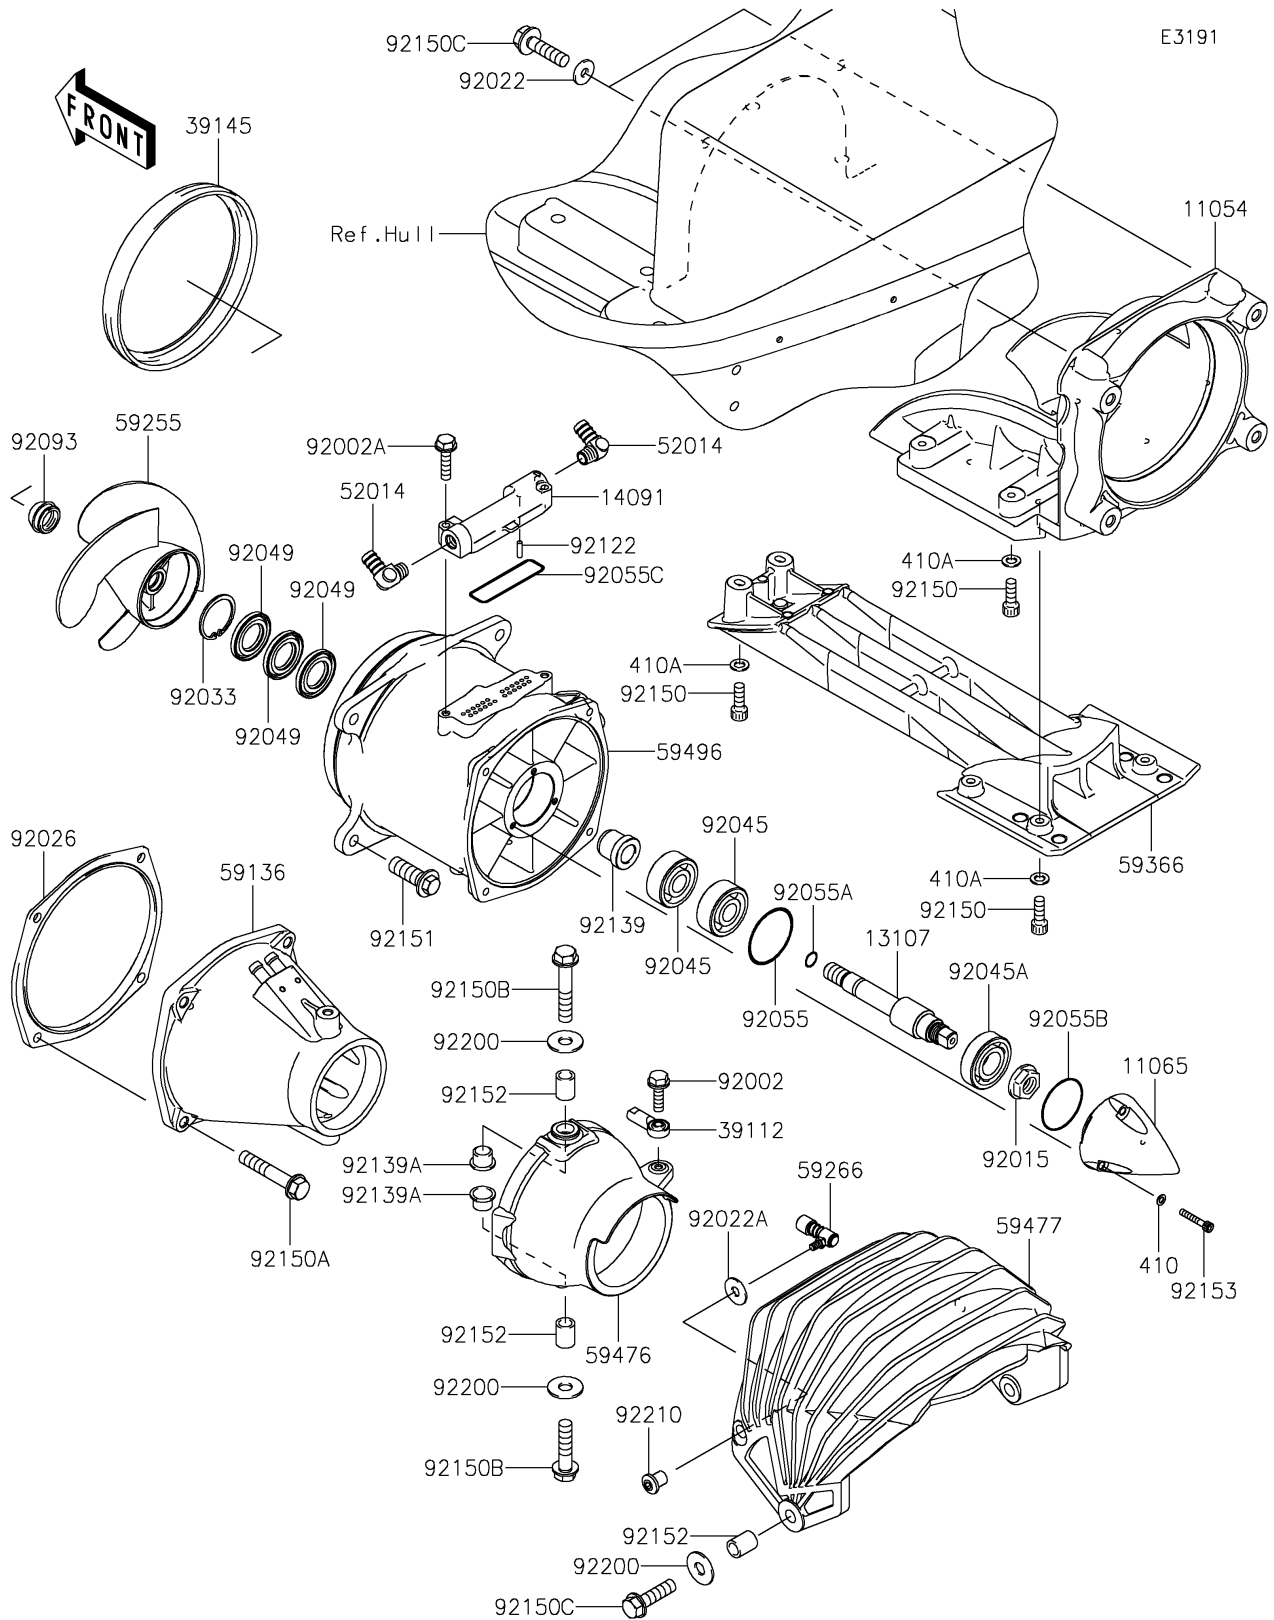

# 2020 JET SKI® ULTRA® LX PARTS DIAGRAM

Jet Pump

### Jet Pump

| ITEM NAME                           | PART NUMBER | QUANTITY |
|-------------------------------------|-------------|----------|
| ROLLER (Ref # 92122)                | 92122-0044  | 1        |
| BUSHING (Ref # 92139)               | 92139-0767  | 1        |
| BUSHING (Ref # 92139A)              | 92139-3720  | 2        |
| BOLT,SOCKET,6X18 (Ref # 92150)      | 92150-3775  | 10       |
| BOLT,8X45 (Ref # 92150A)            | 92150-3785  | 4        |
| BOLT,8X35 (Ref # 92150B)            | 92150-3792  | 2        |
| BOLT,FLANGED,8X30 (Ref # 92150C)    | 92150-3803  | 4        |
| BOLT,10X30 (Ref # 92151)            | 92151-3706  | 4        |
| COLLAR,8.2X11.8X15 (Ref # 92152)    | 92152-3703  | 4        |
| BOLT,SOCKET,5X30 (Ref # 92153)      | 92153-3742  | 3        |
| WASHER,8.0X22.0X1.5 (Ref # 92200)   | 92200-0174  | 4        |
| W-PLAIN-S,5MM (Ref # 410)           | 410S0500    | 3        |
| WASHER-PLAIN-SMALL,6MM (Ref # 410A) | 410S0600    | 10       |
| NUT,6MM (Ref # 92210)               | 92210-3789  | 1        |