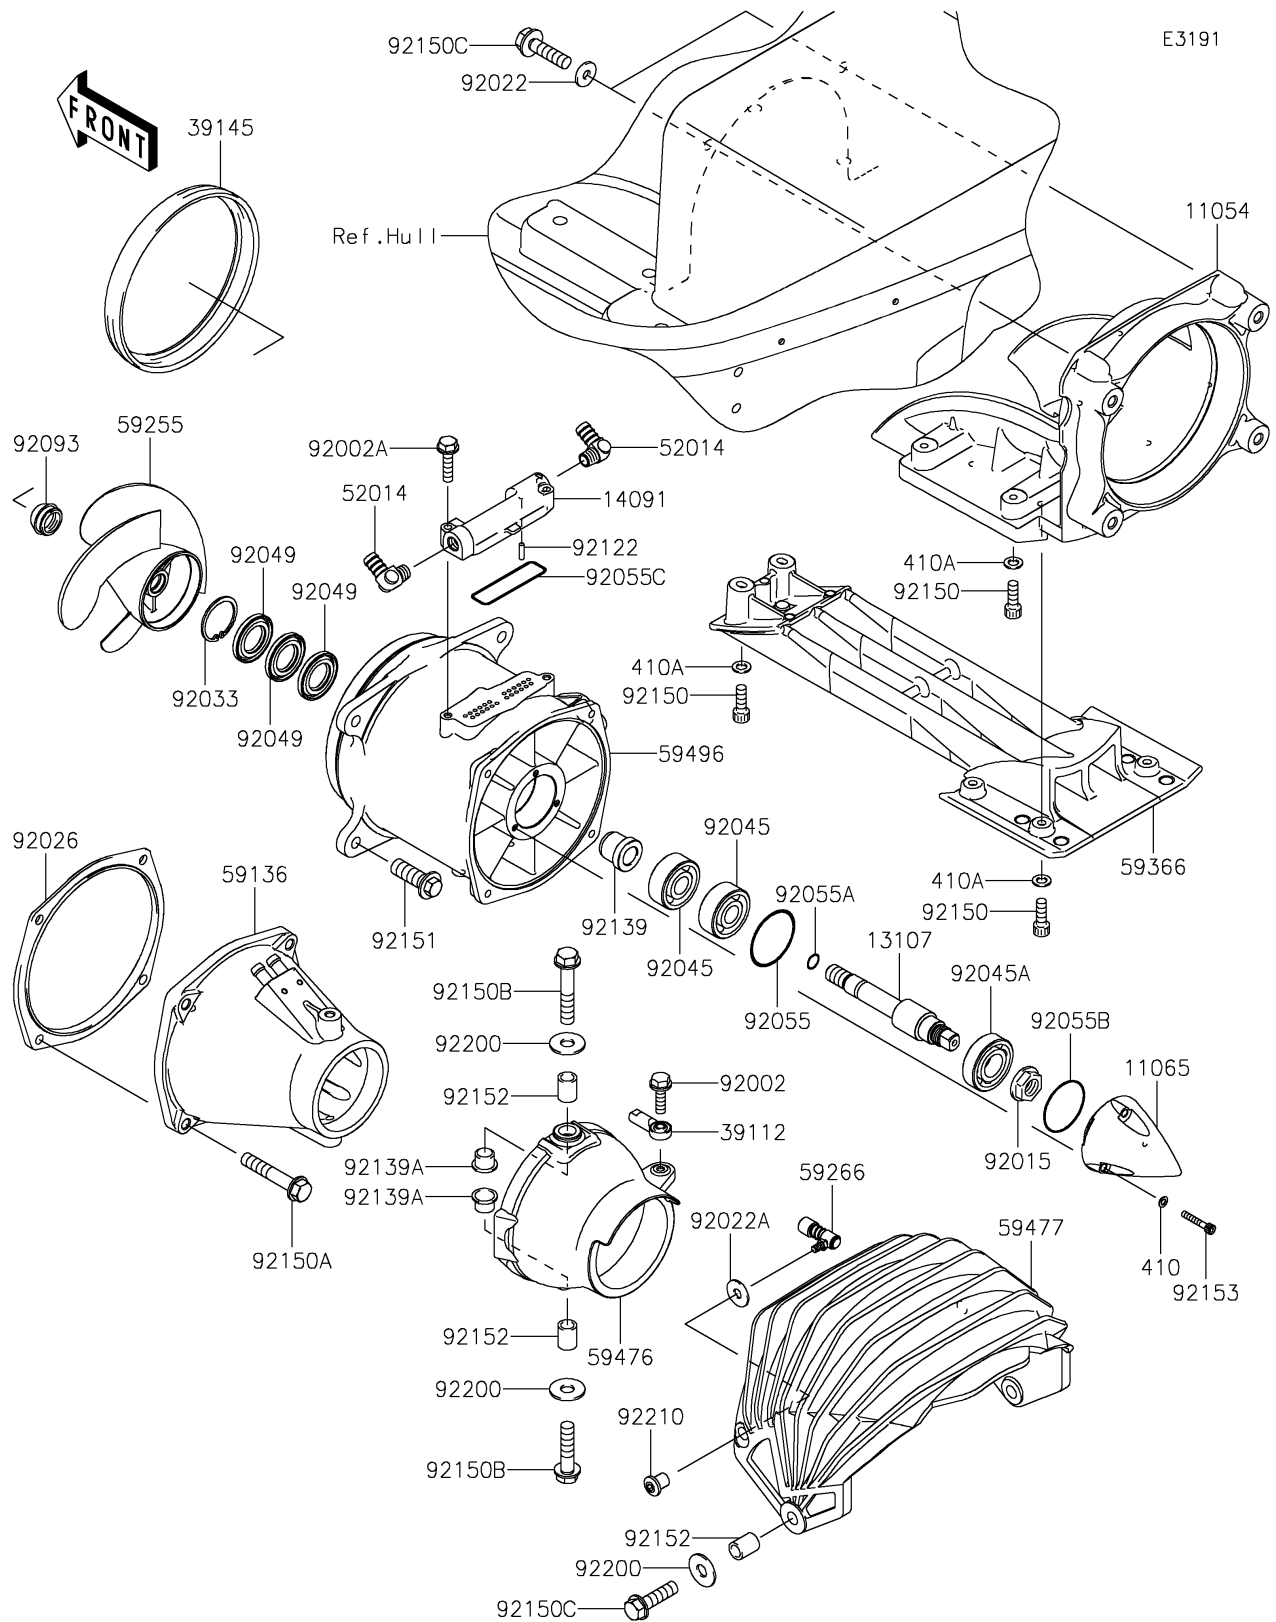

2020 JET SKI® ULTRA® LX PARTS DIAGRAM

Jet Pump

2020 JET SKI® ULTRA® LX PARTS LIST

Jet Pump

| ITEM NAME | PART NUMBER | QUANTITY |
|--------------------------------------|-------------|----------|
| BRACKET,JET PUMP (Ref # 11054) | 11054-3709 | 1 |
| CAP (Ref # 11065) | 11065-0888 | 1 |
| SHAFT (Ref # 13107) | 13107-0764 | 1 |
| COVER,VANE GUIDE (Ref # 14091) | 14091-3817 | 1 |
| RODEND-TIE (Ref # 39112) | 39112-3707 | 1 |
| TRIM-SEAL,VANE GUIDE (Ref # 39145) | 39145-3799 | 1 |
| ELBOW (Ref # 52014) | 52014-3711 | 1 |
| NOZZLE-PUMP (Ref # 59136) | 59136-3764 | 1 |
| IMPELLER-COMP (Ref # 59255) | 59255-3734 | 1 |
| JOINT-BALL (Ref # 59266) | 59266-3710 | 1 |
| GRATE (Ref # 59366) | 59366-3723 | 1 |
| NOZZLE-STRG (Ref # 59476) | 59476-0063 | 1 |
| BUCKET-REVERSE (Ref # 59477) | 59477-0001 | 1 |
| VANE-GUIDE (Ref # 59496) | 59496-0002 | 1 |
| BOLT,6X25 (Ref # 92002) | 92002-3714 | 1 |
| BOLT,6X30 (Ref # 92002A) | 92002-3726 | 1 |
| NUT,18MM (Ref # 92015) | 92015-1512 | 1 |
| WASHER,8.4X23X2.5 (Ref # 92022) | 92022-3744 | 1 |
| WASHER (Ref # 92022A) | 92022-567 | 1 |
| SPACER,NOZZLE PUMP (Ref # 92026) | 92026-3748 | 1 |
| RING-SNAP (Ref # 92033) | 92033-3730 | 1 |
| BEARING-BALL,6303R-6 (Ref # 92045) | 92045-3740 | 1 |
| BEARING-BALL,62/222RS (Ref # 92045A) | 92045-3743 | 1 |
| SEAL-OIL (Ref # 92049) | 92049-3739 | 1 |
| RING-O,49.7X2.4 (Ref # 92055) | 92055-0183 | 1 |
| RING-O,12X1.5 (Ref # 92055A) | 92055-025 | 1 |
| RING-O (Ref # 92055B) | 92055-3741 | 1 |
| RING-O,66.5X2.0 (Ref # 92055C) | 92055-3784 | 1 |
| SEAL (Ref # 92093) | 92093-3749 | 1 |